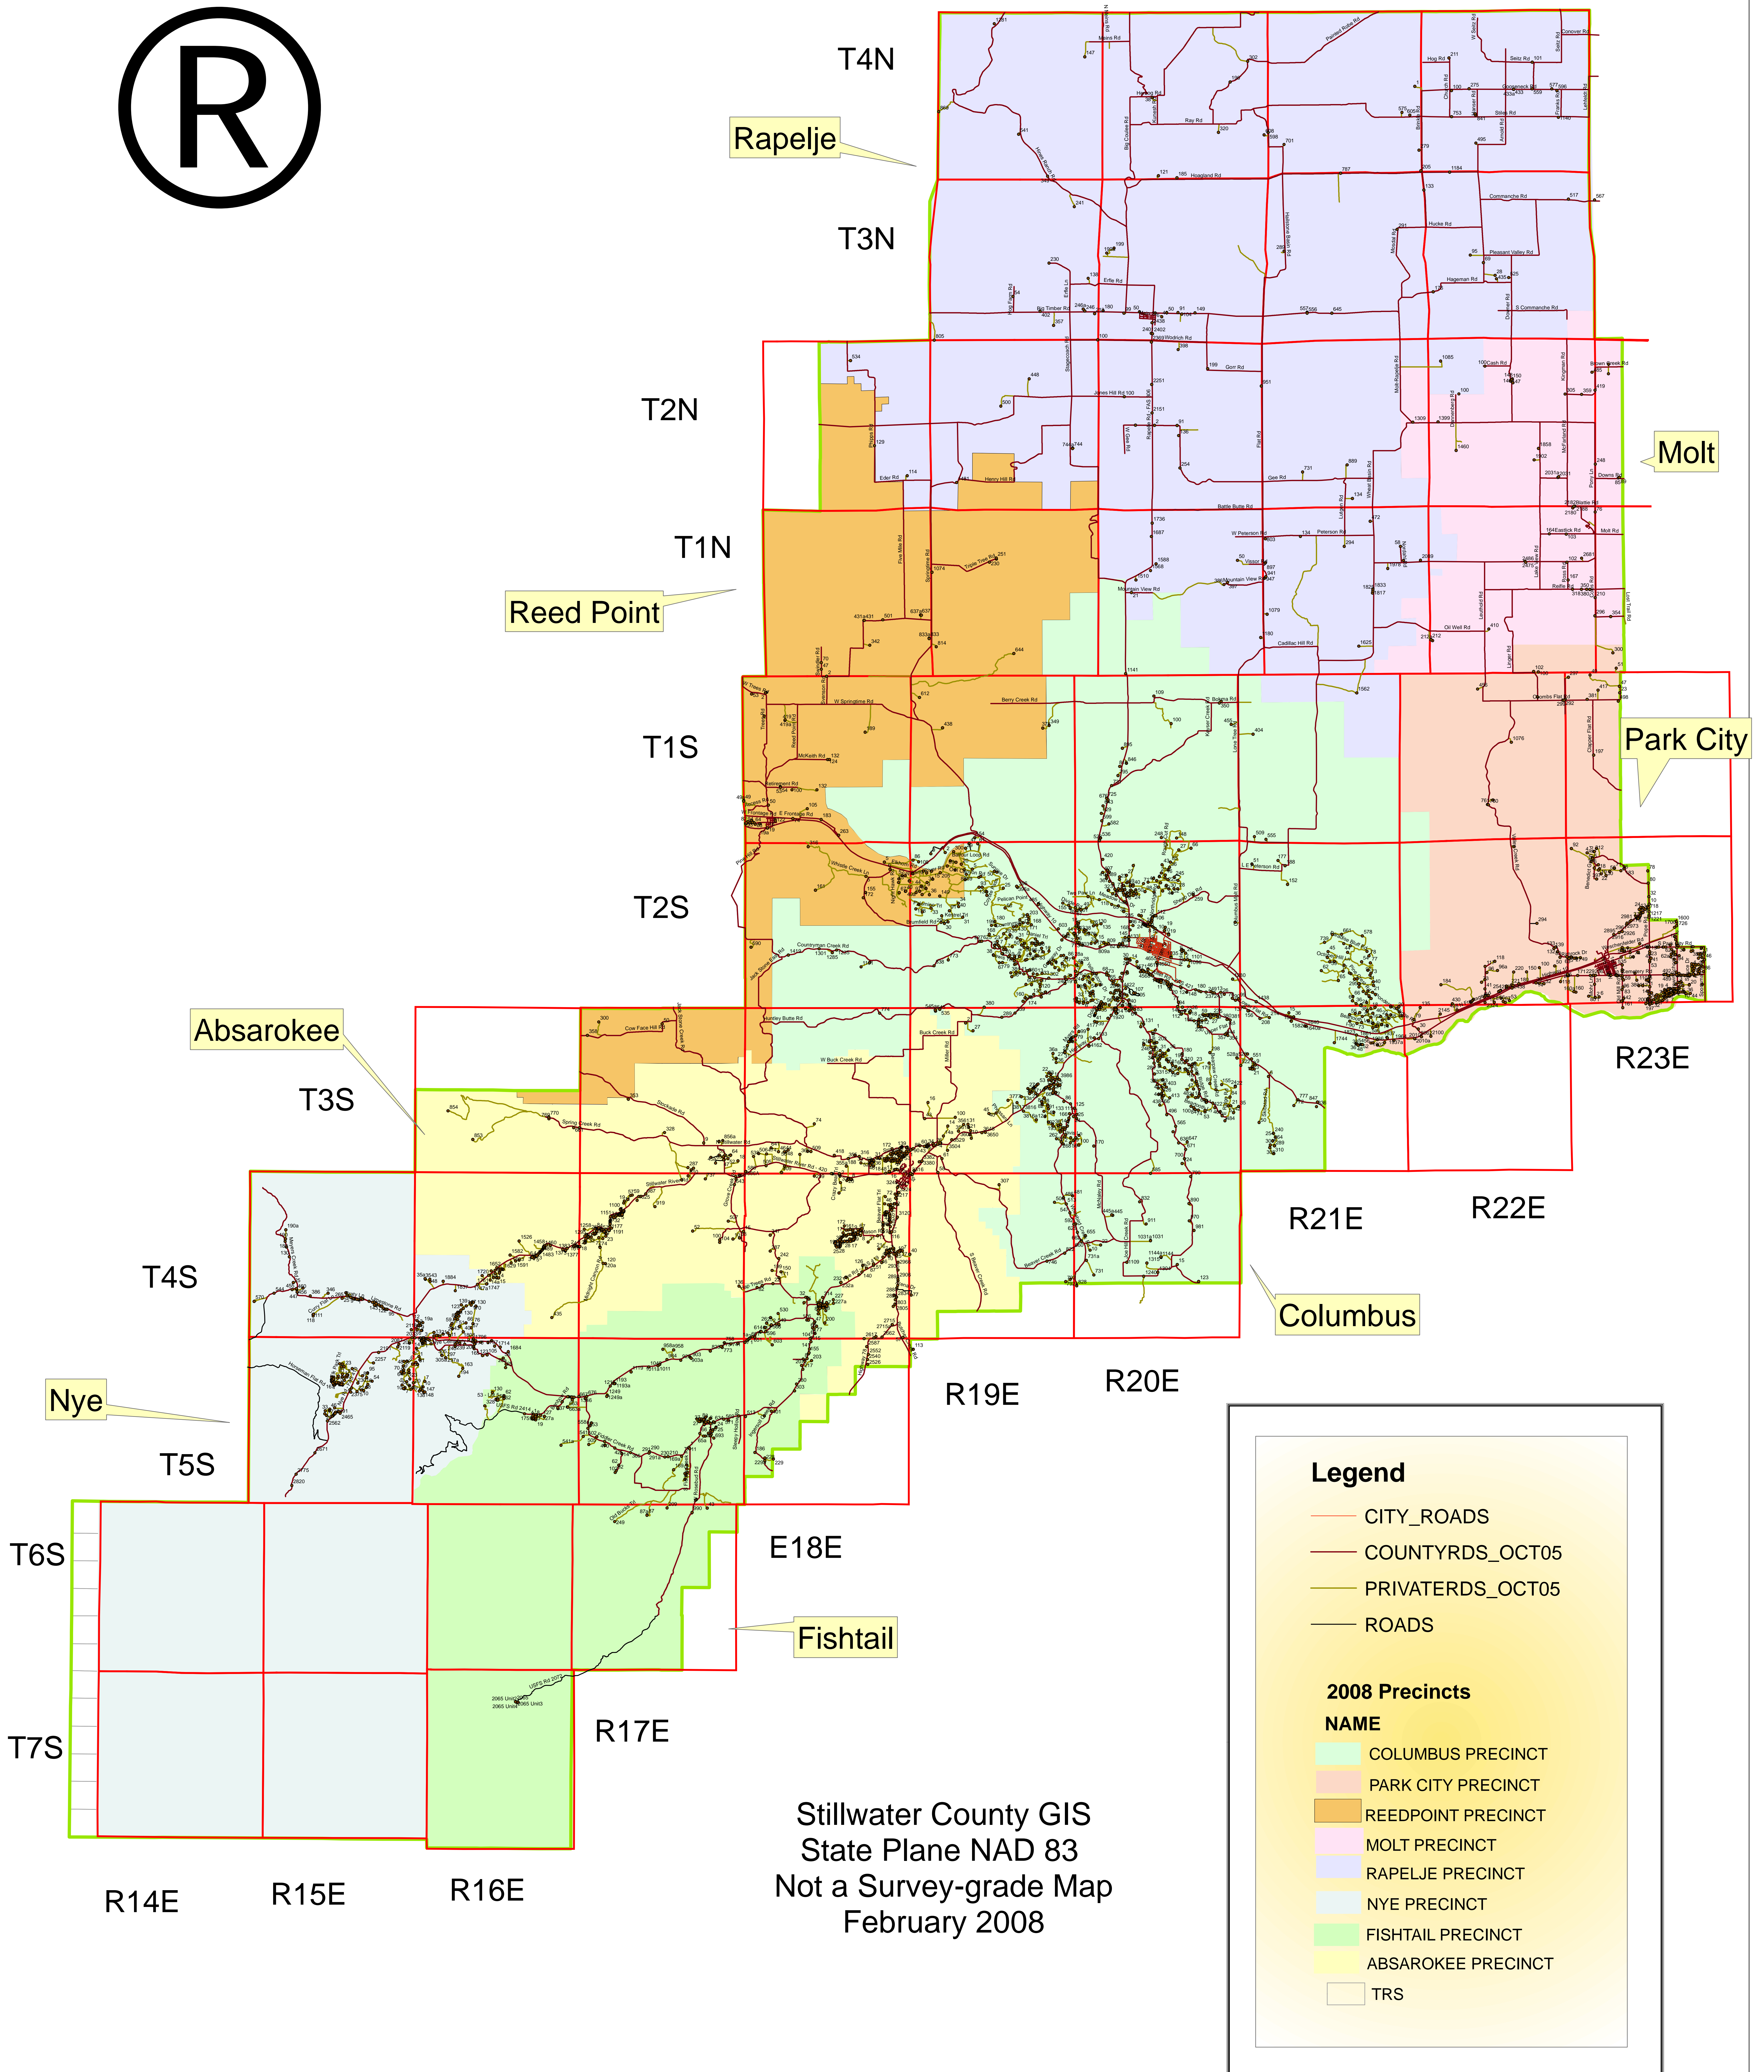

# Stillwater County Precincts 2008

Stillwater County GIS  
 State Plane NAD 83  
 Not a Survey-grade Map  
 February 2008

### Legend

- CITY\_ROADS
- COUNTYRDS\_OCT05
- PRIVATERDS\_OCT05
- ROADS

### 2008 Precincts

- | NAME               | Color        |
|--------------------|--------------|
| COLUMBUS PRECINCT  | Light Green  |
| PARK CITY PRECINCT | Light Orange |
| REEDPOINT PRECINCT | Light Yellow |
| MOLT PRECINCT      | Light Purple |
| RAPELJE PRECINCT   | Light Blue   |
| NYE PRECINCT       | Light Cyan   |
| FISHTAIL PRECINCT  | Light Green  |
| ABSAROKEE PRECINCT | Light Yellow |
| TRS                | White        |