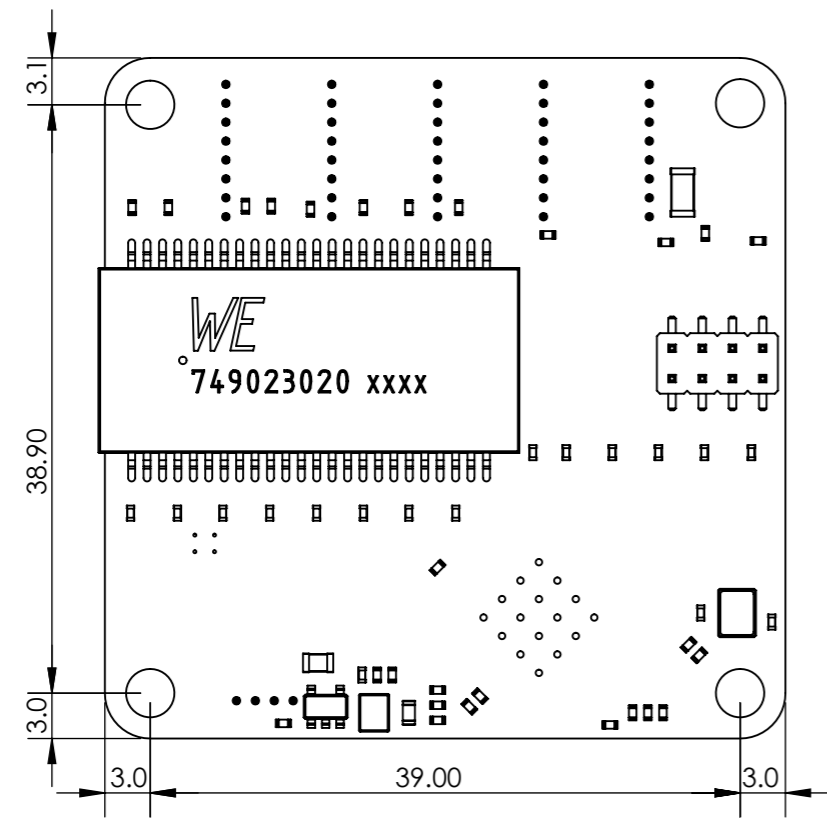

FRONT VIEW

SIDE VIEW

ISOMETRIC VIEW

BACK VIEW

UNLESS OTHERWISE SPECIFIED: DIMENSIONS ARE IN MILLIMETERS SURFACE FINISH: TOLERANCES: LINEAR: ANGULAR:		FINISH:	DEBURR AND BREAK SHARP EDGES	DO NOT SCALE DRAWING	REVISION
DRAWN RIZA KAYA		SIGNATURE	DATE: 8/10/2021	SKU: BB-GGB-C-1	
CHK'D					
APP'VD					
MFG					
Q.A					
			COMPANY: <b>BotBlox</b>	TITLE: GigaBlox Rev C	A3
			WEIGHT:	SCALE:2:1	SHEET 1 OF 1