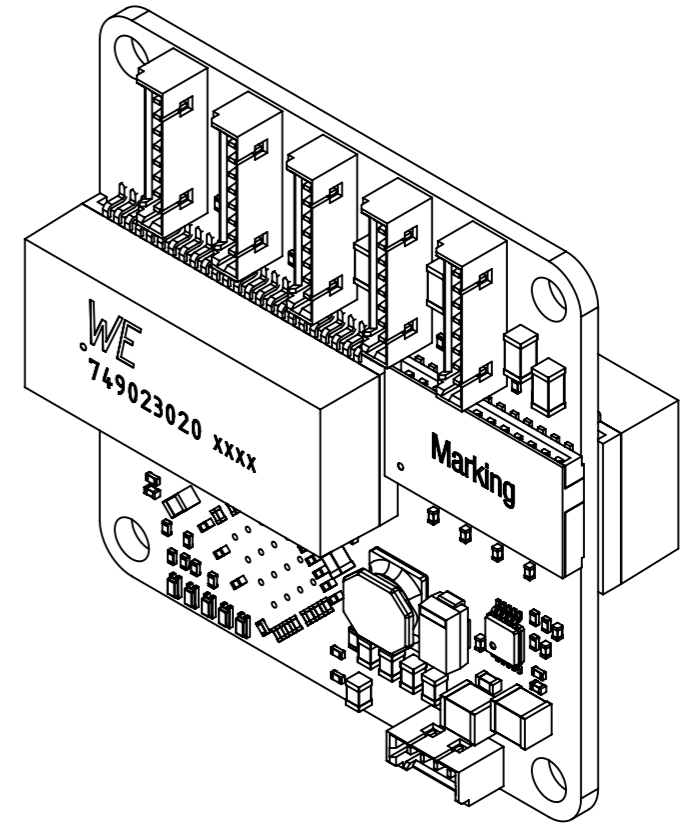

FRONT VIEW

SIDE VIEW

ISOMETRIC VIEW

BACK VIEW

UNLESS OTHERWISE SPECIFIED: DIMENSIONS ARE IN MILLIMETERS SURFACE FINISH: TOLERANCES: LINEAR: ANGULAR:		FINISH:	DEBURR AND BREAK SHARP EDGES	DO NOT SCALE DRAWING	REVISION
DRAWN RIZA KAYA		SIGNATURE	DATE: 8/10/2021	SKU: BB-GGB-C-1	
CHK'D					
APP'VD					
MFG					
Q.A					
			COMPANY: <b>BotBlox</b>	TITLE: GigaBlox Rev C	A3
			WEIGHT:	SCALE:2:1	SHEET 1 OF 1