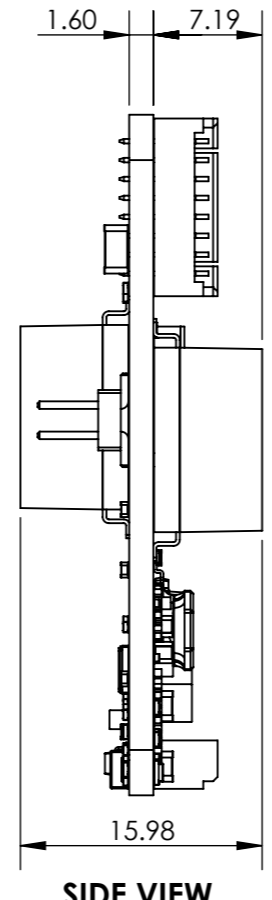

FRONT VIEW

SIDE VIEW

ISOMETRIC VIEW

BACK VIEW

UNLESS OTHERWISE SPECIFIED: DIMENSIONS ARE IN MILLIMETERS SURFACE FINISH: TOLERANCES: LINEAR: ANGULAR:		FINISH:	DEBURR AND BREAK SHARP EDGES	DO NOT SCALE DRAWING	REVISION
DRAWN RIZA KAYA		SIGNATURE	DATE: 8/10/2021	SKU: BB-GGB-C-1	
CHK'D					
APP'VD					
MFG					
Q.A					
			COMPANY: <b>BotBlox</b>	TITLE: GigaBlox Rev C	A3
			WEIGHT:	SCALE:2:1	SHEET 1 OF 1