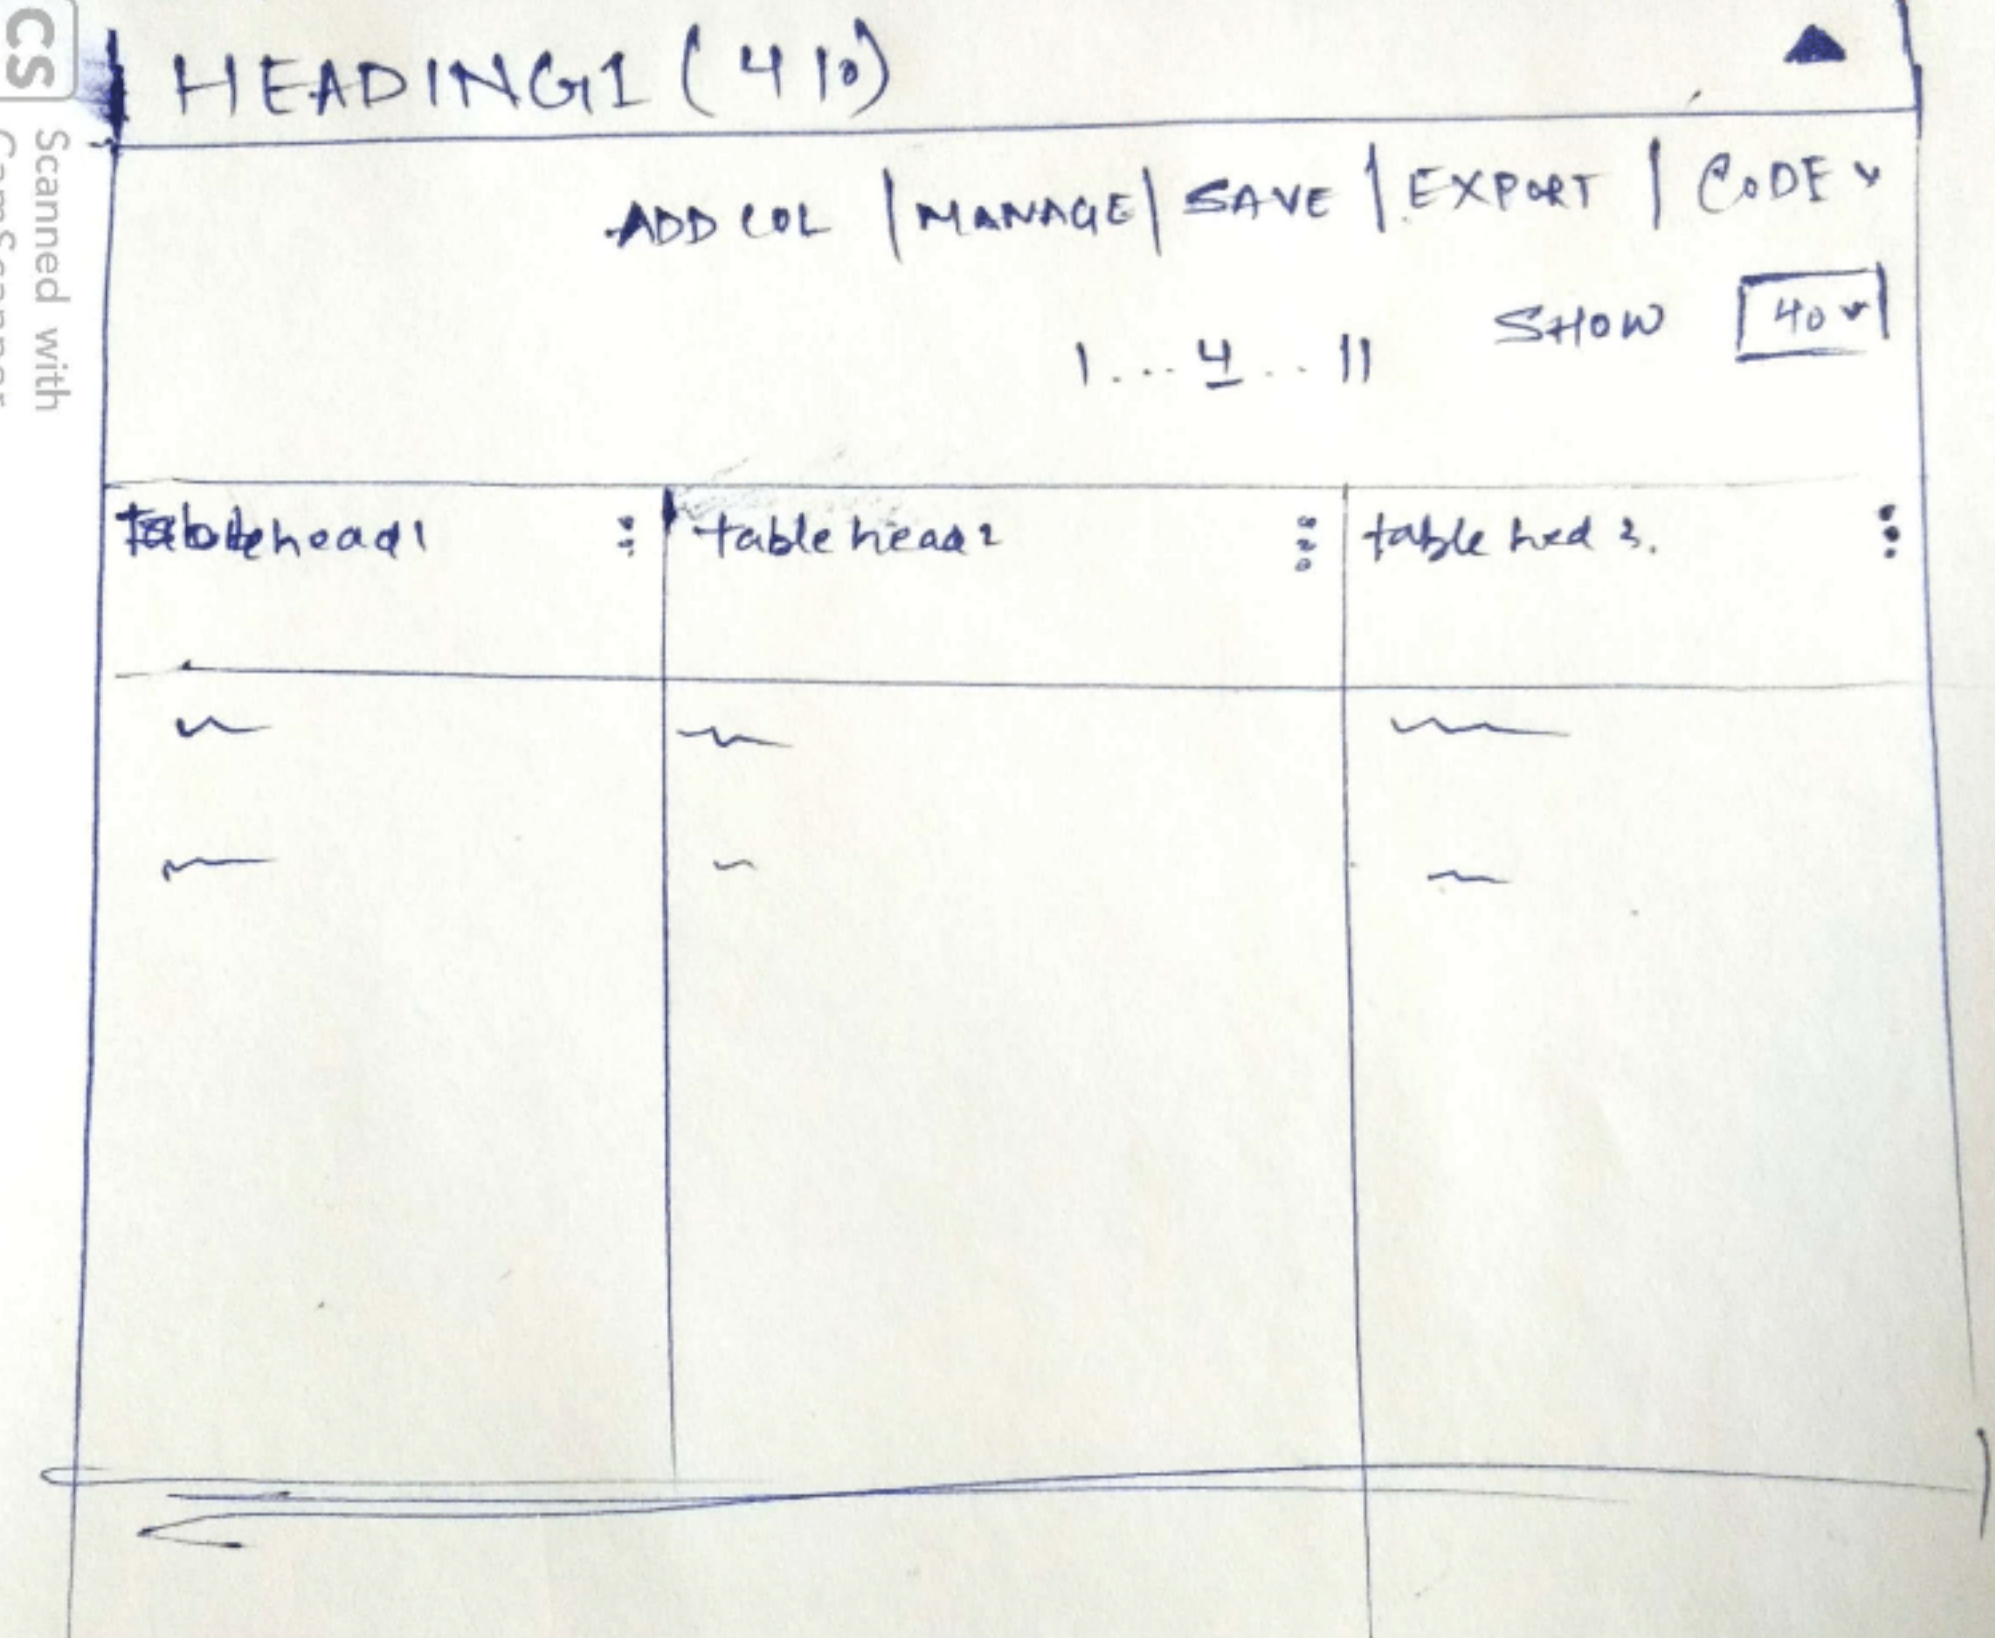

Scanned with CamScanner