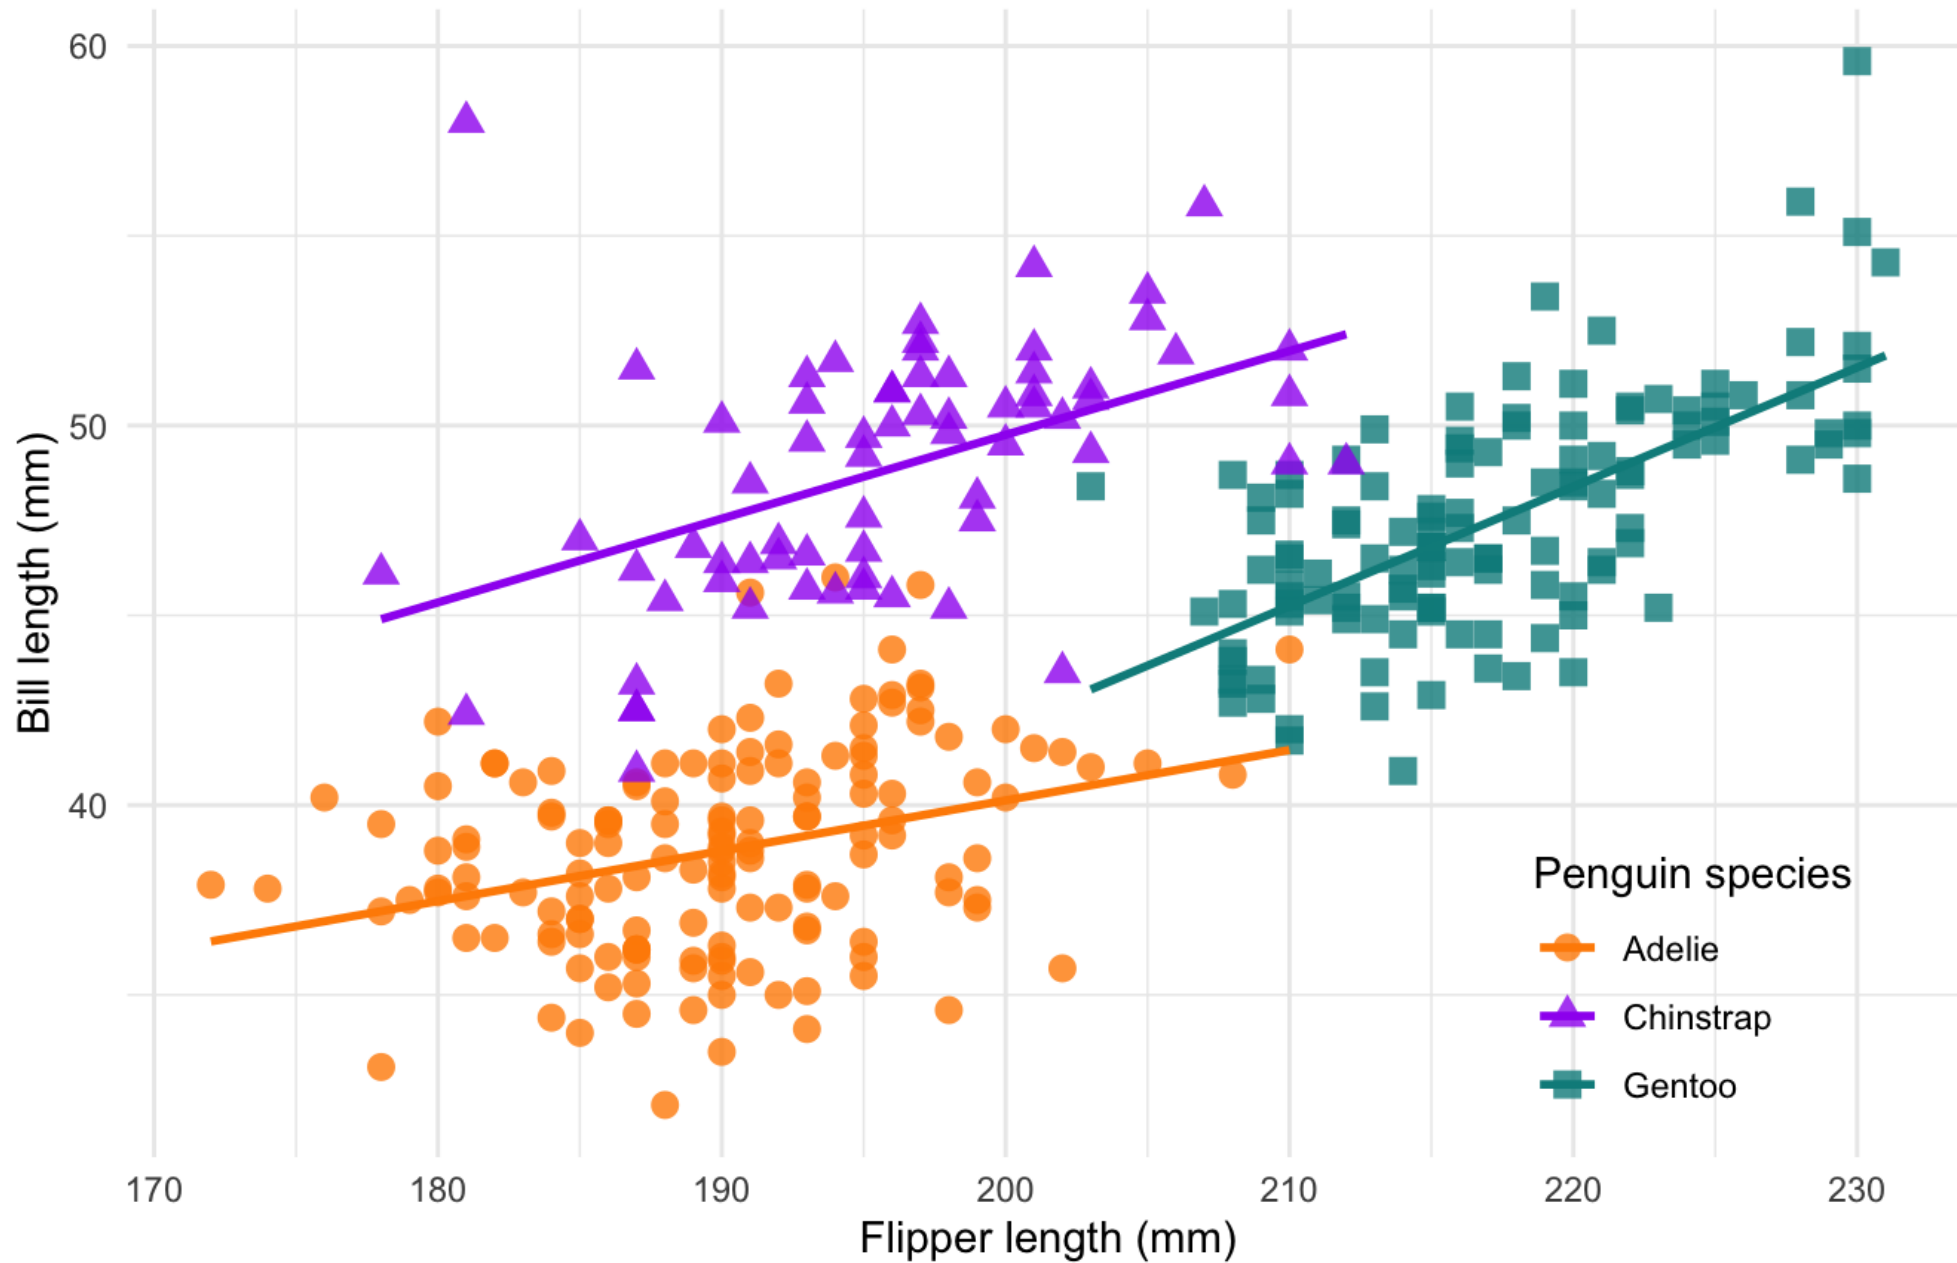

test

slide 1

Flipper and bill length

Dimensions for Adelie, Chinstrap and Gentoo Penguins at Palmer Station LTER

slide 2

Flipper and bill length

Dimensions for Adelie, Chinstrap and Gentoo Penguins at Palmer Station LTER