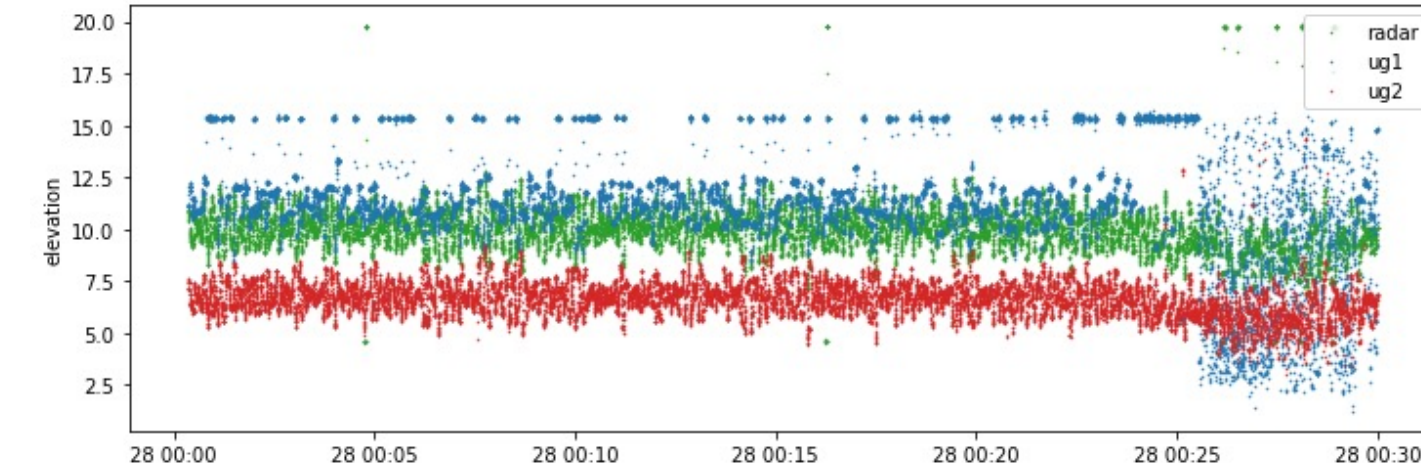

Daily values

Altimeter	Min	Mean	Max	Exceeding 15.2m
ug1	0.72	11.2	15.78	2.73%
ug2	0.98	7.02	15.50	0.001%
old radar	-1.02	9.63	15.57	4.13%
new radar	0.33	9.63	30.94	2.89%

A «rough» day 28.01.2022 – new radar

30 minutes of 28.01.2022 – new radar

A «rough» day 28.01.2022 – old radar

30 minutes of 28.01.2022 – old radar

Relation between probe, IMU and combination