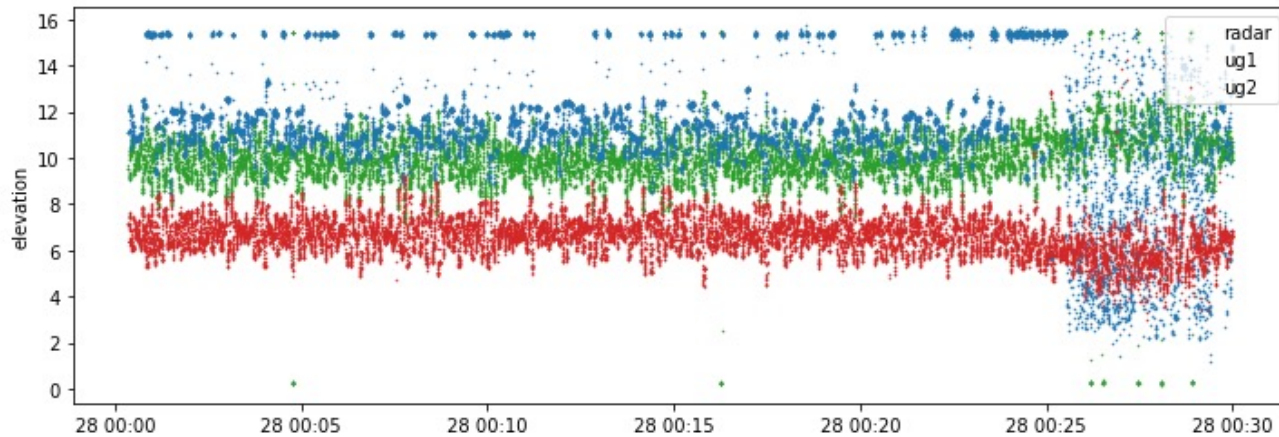

Daily values

Altimeter	Min	Mean	Max	Exceeding 15.2m
ug1	0.72	11.2	15.78	2.73%
ug2	0.98	7.02	15.50	0.001%
old radar	-1.02	9.63	15.57	4.13%
new radar	0.33	9.63	30.94	2.89%

A «rough» day 28.01.2022 – new radar

30 minutes of 28.01.2022 – new radar

A «rough» day 28.01.2022 – old radar

30 minutes of 28.01.2022 – old radar

Relation between probe, IMU and combination