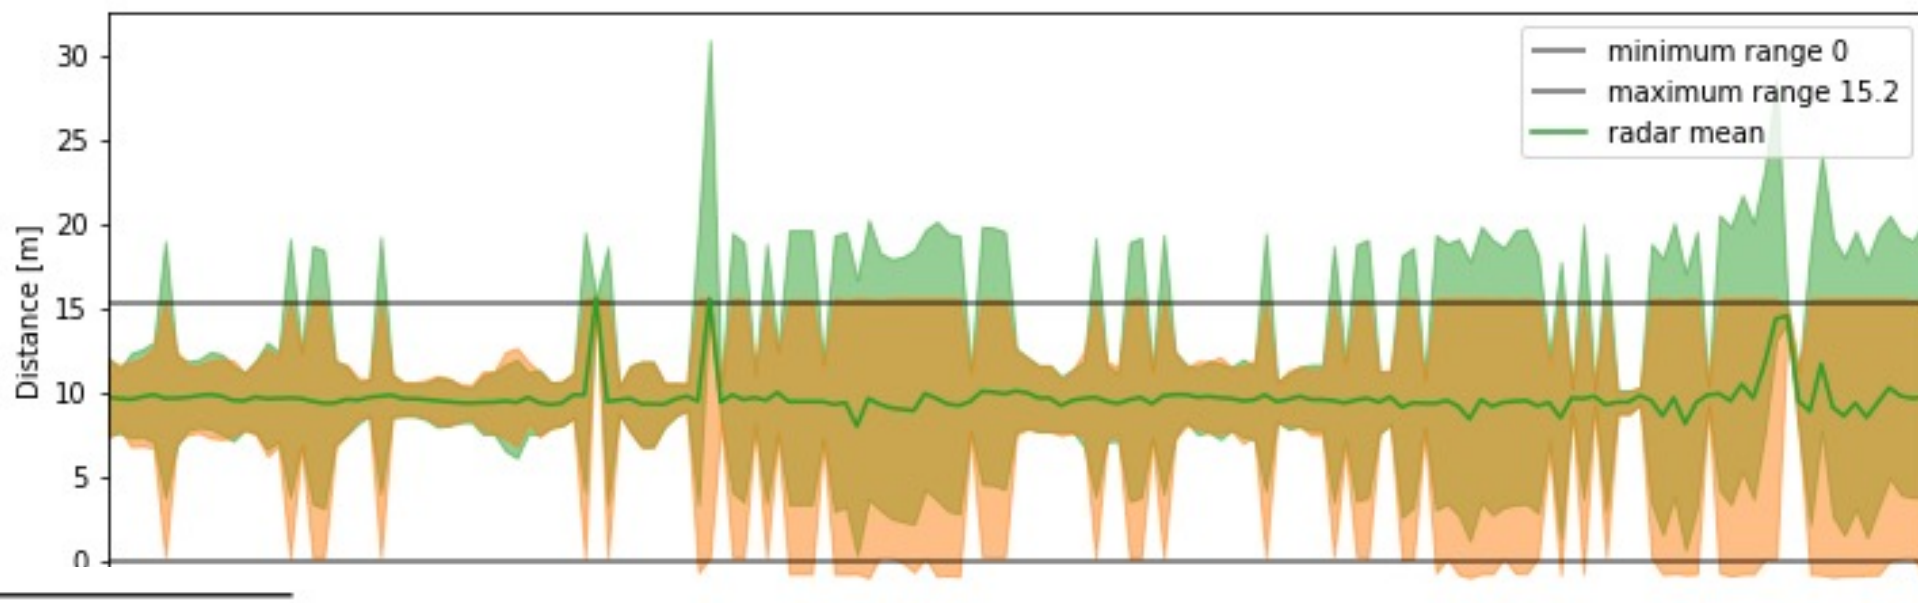

Daily values

Altimeter	Min	Mean	Max	Exceeding 15.2m
ug1	0.72	11.2	15.78	2.73%
ug2	0.98	7.02	15.50	0.001%
old radar	-1.02	9.63	15.57	4.13%
new radar	0.33	9.63	30.94	2.89%

A «rough» day 28.01.2022 – new radar

30 minutes of 28.01.2022 – new radar

A «rough» day 28.01.2022 – old radar

30 minutes of 28.01.2022 – old radar

Relation between probe, IMU and combination