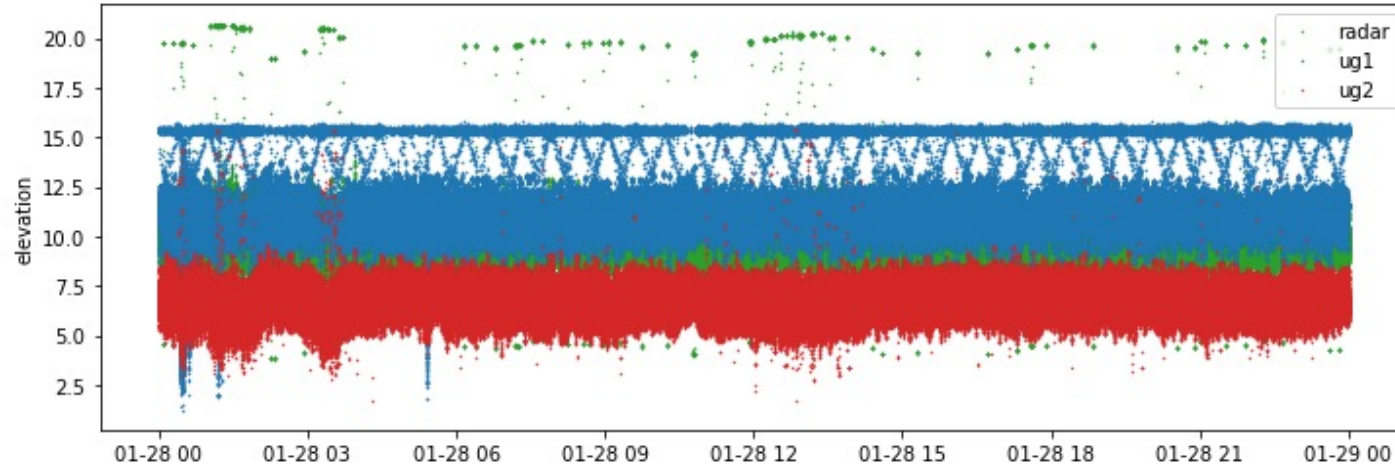

Daily values

Altimeter	Min	Mean	Max	Exceeding 15.2m
ug1	0.72	11.2	15.78	2.73%
ug2	0.98	7.02	15.50	0.001%
old radar	-1.02	9.63	15.57	4.13%
new radar	0.33	9.63	30.94	2.89%

A «rough» day 28.01.2022 – new radar

30 minutes of 28.01.2022 – new radar

A «rough» day 28.01.2022 – old radar

30 minutes of 28.01.2022 – old radar

Relation between probe, IMU and combination