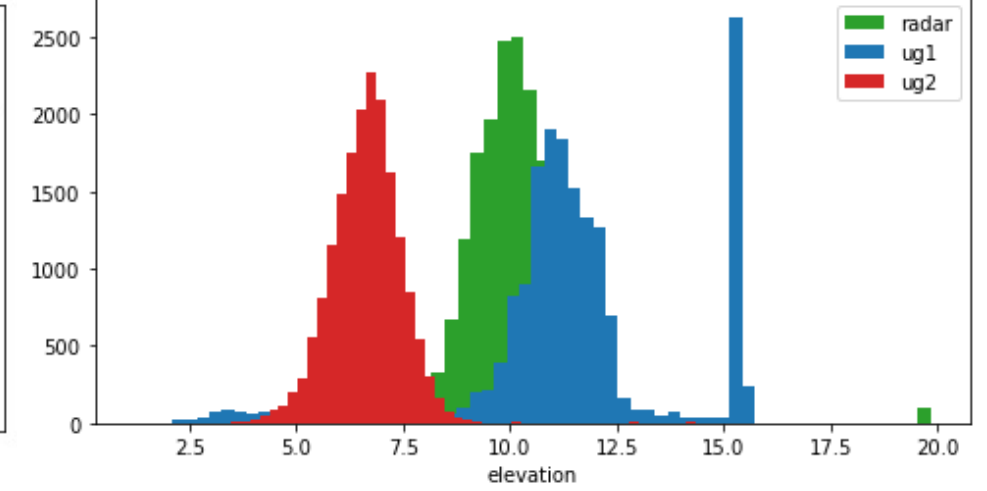

Daily values

Altimeter	Min	Mean	Max	Exceeding 15.2m
ug1	0.72	11.2	15.78	2.73%
ug2	0.98	7.02	15.50	0.001%
old radar	-1.02	9.63	15.57	4.13%
new radar	0.33	9.63	30.94	2.89%

A «rough» day 28.01.2022 – new radar

30 minutes of 28.01.2022 – new radar

A «rough» day 28.01.2022 – old radar

30 minutes of 28.01.2022 – old radar

Relation between probe, IMU and combination