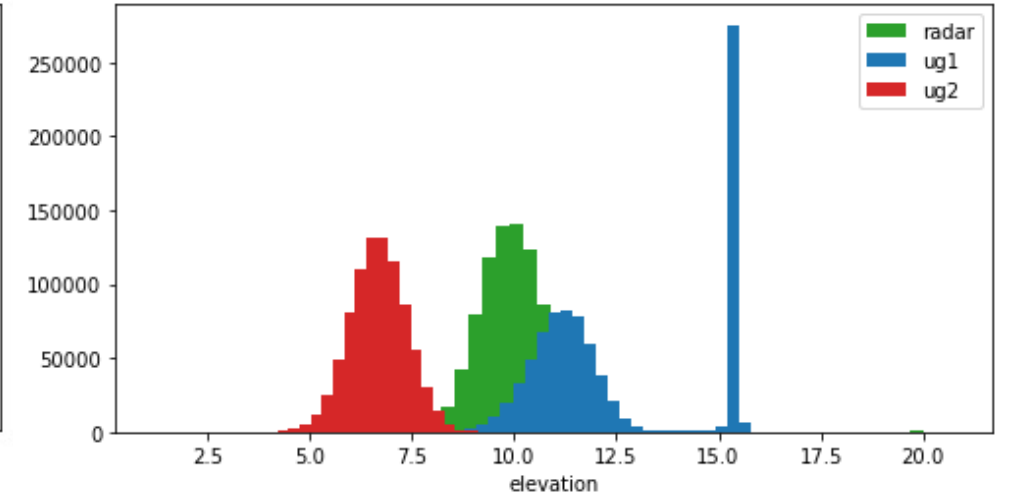

Daily values

Altimeter	Min	Mean	Max	Exceeding 15.2m
ug1	0.72	11.2	15.78	2.73%
ug2	0.98	7.02	15.50	0.001%
old radar	-1.02	9.63	15.57	4.13%
new radar	0.33	9.63	30.94	2.89%

A «rough» day 28.01.2022 – new radar

30 minutes of 28.01.2022 – new radar

A «rough» day 28.01.2022 – old radar

30 minutes of 28.01.2022 – old radar

Relation between probe, IMU and combination