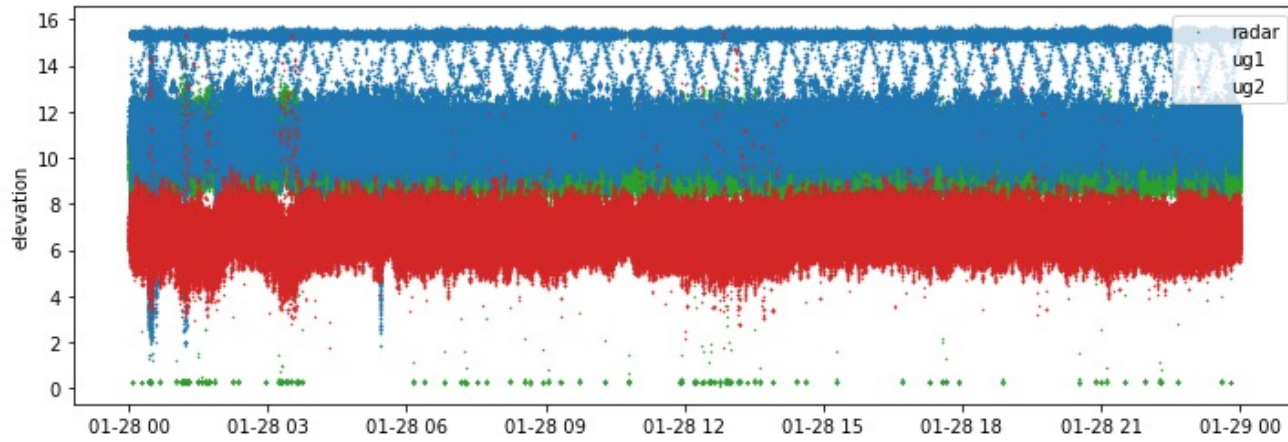

Daily values

Altimeter	Min	Mean	Max	Exceeding 15.2m
ug1	0.72	11.2	15.78	2.73%
ug2	0.98	7.02	15.50	0.001%
old radar	-1.02	9.63	15.57	4.13%
new radar	0.33	9.63	30.94	2.89%

A «rough» day 28.01.2022 – new radar

30 minutes of 28.01.2022 – new radar

A «rough» day 28.01.2022 – old radar

30 minutes of 28.01.2022 – old radar

Relation between probe, IMU and combination