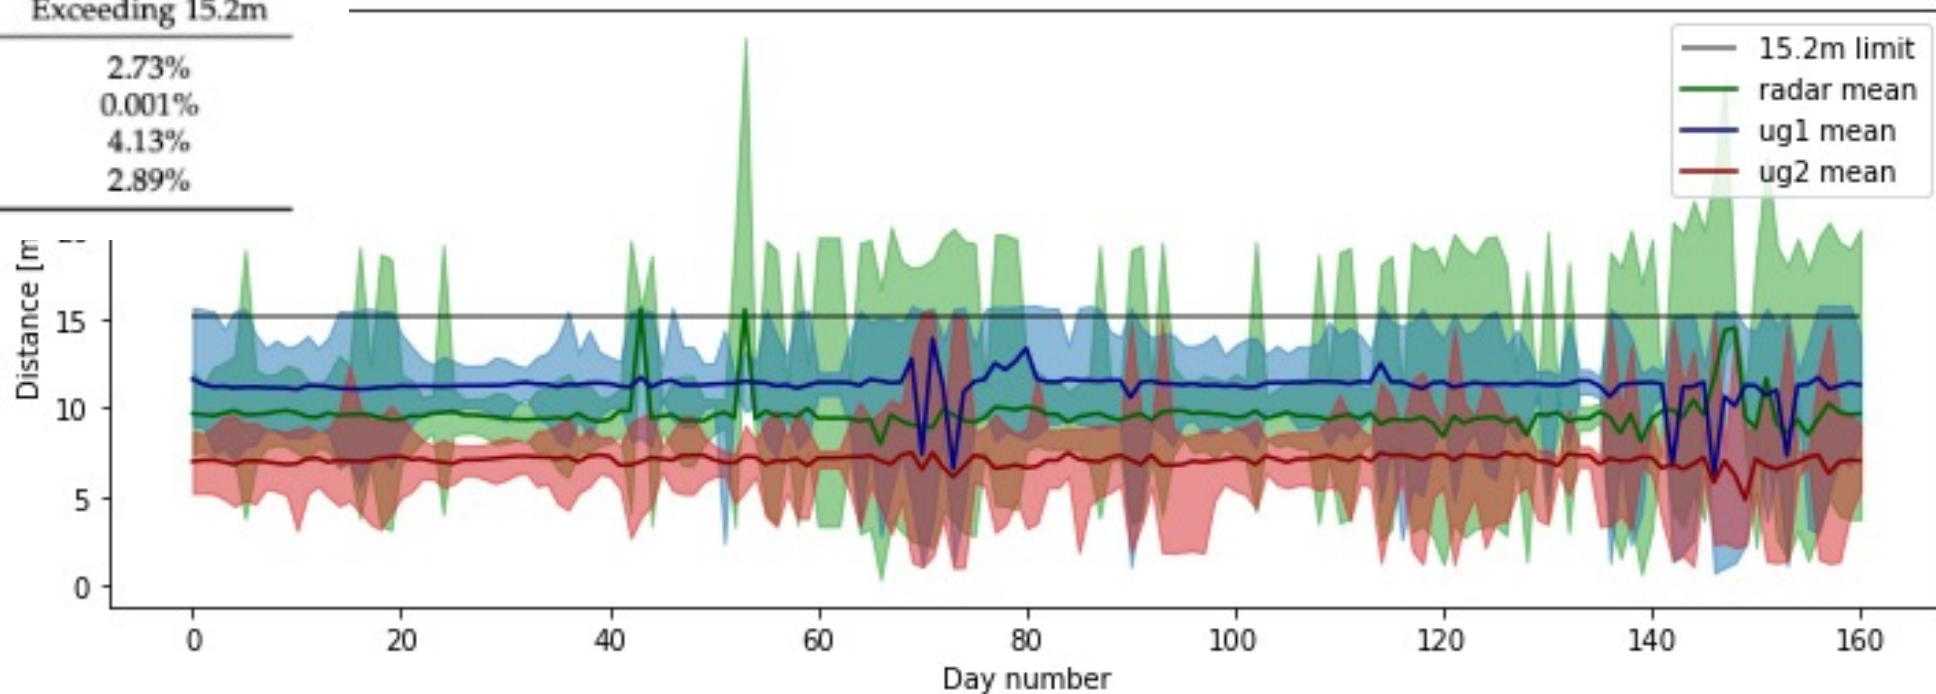

Daily values

Altimeter	Min	Mean	Max	Exceeding 15.2m
ug1	0.72	11.2	15.78	2.73%
ug2	0.98	7.02	15.50	0.001%
old radar	-1.02	9.63	15.57	4.13%
new radar	0.33	9.63	30.94	2.89%

A «rough» day 28.01.2022 – new radar

30 minutes of 28.01.2022 – new radar

A «rough» day 28.01.2022 – old radar

30 minutes of 28.01.2022 – old radar

Relation between probe, IMU and combination