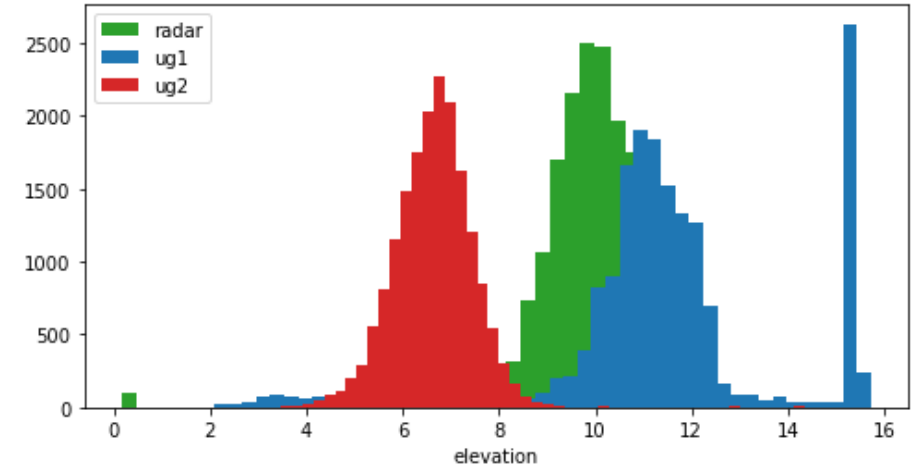

Daily values

Altimeter	Min	Mean	Max	Exceeding 15.2m
ug1	0.72	11.2	15.78	2.73%
ug2	0.98	7.02	15.50	0.001%
old radar	-1.02	9.63	15.57	4.13%
new radar	0.33	9.63	30.94	2.89%

A «rough» day 28.01.2022 – new radar

30 minutes of 28.01.2022 – new radar

A «rough» day 28.01.2022 – old radar

30 minutes of 28.01.2022 – old radar

Relation between probe, IMU and combination