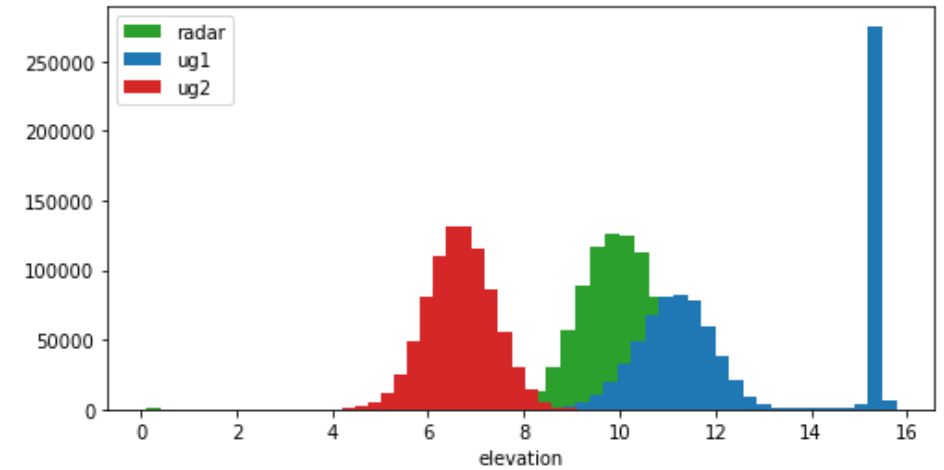

Daily values

Altimeter	Min	Mean	Max	Exceeding 15.2m
ug1	0.72	11.2	15.78	2.73%
ug2	0.98	7.02	15.50	0.001%
old radar	-1.02	9.63	15.57	4.13%
new radar	0.33	9.63	30.94	2.89%

A «rough» day 28.01.2022 – new radar

30 minutes of 28.01.2022 – new radar

A «rough» day 28.01.2022 – old radar

30 minutes of 28.01.2022 – old radar

Relation between probe, IMU and combination