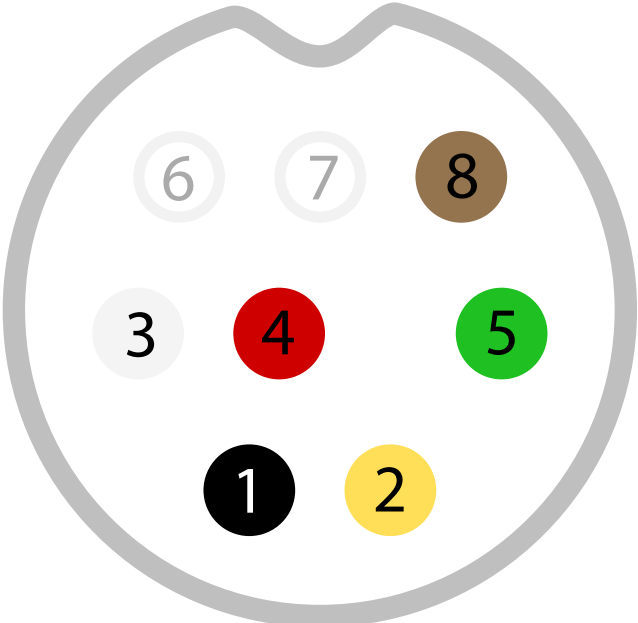

NEC PC-9801V

Keyboard Cable Pinout

Keyboard (Cable end)