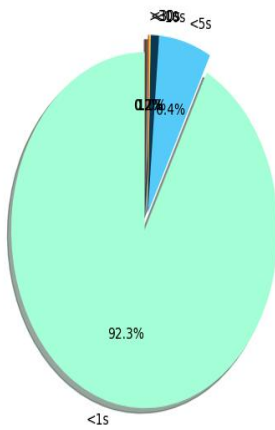

Date	03/11/2021, 11:15:59
Test	test_open_document
Description	This test attempts to open each PDF in a corpus of roughly 1000 PDF documents.

Timing Information

Failure Information

- processed 597 documents
- 0 fail(s), 597 pass(es)
- avg. processing time: 0.539836 seconds
- max. processing time: 37.702065 seconds
- min. processing time: 0.005176 seconds