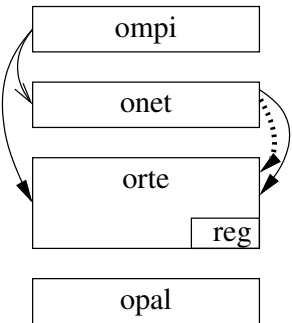

1. case (std., using ORTE):

2. case (using STCI):

stci-rte.h:
#define orte_rml stci_rml
with stci declaring same
functionality

Register BTL functions in the STCI
Callbacks are used in STCI
and may be ignored in ORTE.