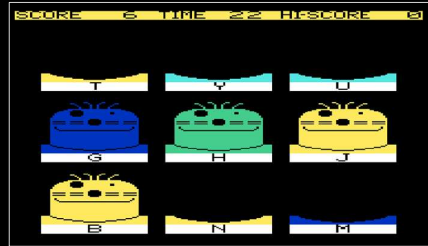

VIC-1912

VIC-20

The Friendly Computer

CARTRIDGE

MOLE ATTACK

MOLE ATTACK

VIC-1912

Mole Attack is a game for the commodore vic-20, it is a computer clone of the mechanical arcade game Whack-A-Mole. In the game moles pop up from nine holes, the player needs to whack them underground by bopping them on the head with a hammer. The hammer can be controlled with a joystick or key control.

Released: 1981

Modus: Singleplayer

Genre: Action

By: Commodore

MOLE ATTACK

www.justforthefunofit.nl

commodore
COMPUTER

commodore
COMPUTER