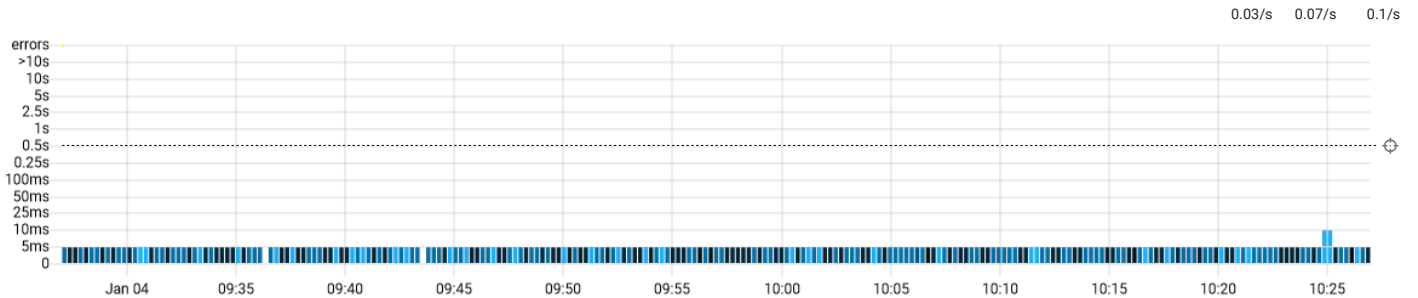

Applications / external-kine

- SLO
- INSTANCES
- CPU
- MEMORY
- NET
- LOGS
- PROFILING
- TRACING

Using data gathered by the eBPF tracer (configure)

OpenTelemetry (eBPF)

Select a chart area to see traces for a specific time range, duration, or status.

Show error traces

Show latency SLO violations

Latency & Errors heatmap, requests per second

Client	Status	Duration	Name	Details
vcluster	✔ HTTP-200	0.95ms	POST	http://192.168.147.223:2379/etcdserverpb.Maintenance/Status
vcluster	✔ HTTP-200	1.59ms	POST	http://192.168.141.1:2379/etcdserverpb.Maintenance/Status
vcluster	✔ HTTP-200	1.31ms	POST	http://192.168.141.1:2379/etcdserverpb.Maintenance/Status
vcluster	✔ HTTP-200	1.59ms	POST	http://192.168.147.223:2379/etcdserverpb.Maintenance/Status
vcluster	✔ HTTP-200	1.03ms	POST	http://192.168.141.1:2379/etcdserverpb.Maintenance/Status
vcluster	✔ HTTP-200	3.22ms	POST	http://192.168.141.1:2379/etcdserverpb.Maintenance/Status
vcluster	✔ HTTP-200	2.24ms	POST	http://192.168.147.223:2379/etcdserverpb.Maintenance/Status
vcluster	✔ HTTP-200	1.46ms	POST	http://192.168.141.1:2379/etcdserverpb.Maintenance/Status
vcluster	✔ HTTP-200	1.79ms	POST	http://192.168.141.1:2379/etcdserverpb.Maintenance/Status
vcluster	✔ HTTP-200	1.81ms	POST	http://192.168.141.1:2379/etcdserverpb.Maintenance/Status
vcluster	✔ HTTP-200	5.02ms	POST	http://192.168.141.1:2379/etcdserverpb.Maintenance/Status
vcluster	✔ HTTP-200	1.37ms	POST	http://192.168.141.1:2379/etcdserverpb.Maintenance/Status

The output is capped at 100 traces.