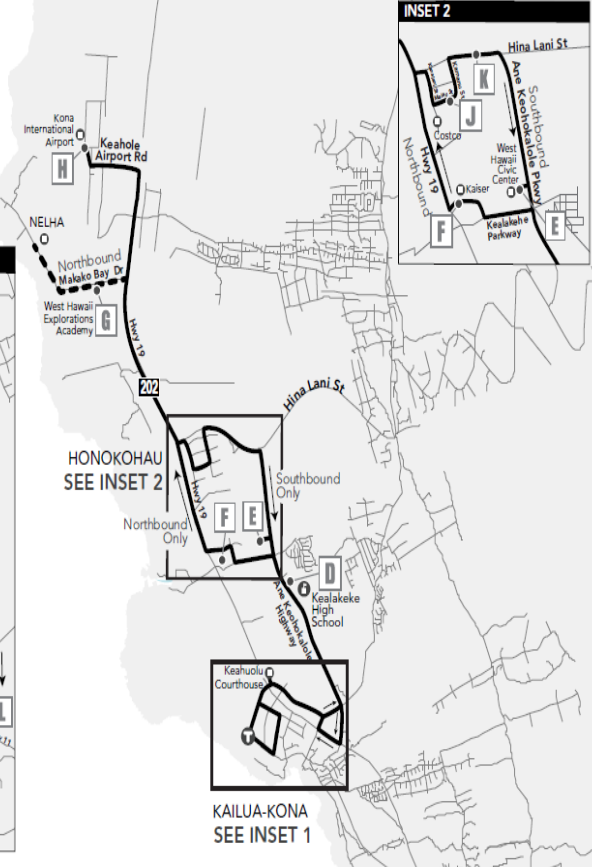

Route 202: Central Kailua-Kona

Effective August 21, 2022

Southbound to Kona Commons @ Target

Kailua-Kona

	H	J	K	E	D	L	A
Bus Stop ID#	622	613	614	615	TBA	TBA	606
6:26 AM	6:36 AM	6:41 AM	6:46 AM	6:48 AM	6:53 AM	6:58 AM	
7:26 AM	7:36 AM	7:41 AM	7:46 AM	7:48 AM	7:53 AM	7:58 AM	
8:26 AM	8:36 AM	8:41 AM	8:46 AM	8:48 AM	8:53 AM	8:58 AM	
9:26 AM	9:36 AM	9:41 AM	9:46 AM	9:48 AM	9:53 AM	9:58 AM	
10:26 AM	10:36 AM	10:41 AM	10:46 AM	10:48 AM	10:53 AM	10:58 AM	
11:26 AM	11:36 AM	11:41 AM	11:46 AM	11:48 AM	11:53 AM	11:58 AM	
12:26 PM	12:36 PM	12:41 PM	12:46 PM	12:48 PM	12:53 PM	12:58 PM	
1:26 PM	1:36 PM	1:41 PM	1:46 PM	1:48 PM	1:53 PM	1:58 PM	
2:26 PM	2:36 PM	2:41 PM	2:46 PM	2:48 PM	2:53 PM	2:58 PM	
3:26 PM	3:36 PM	3:41 PM	3:46 PM	3:48 PM	3:53 PM	3:58 PM	
4:26 PM	4:36 PM	4:41 PM	4:46 PM	4:48 PM	4:53 PM	4:58 PM	
5:26 PM	5:36 PM	5:41 PM	5:46 PM	5:48 PM	5:53 PM	5:58 PM	
6:26 PM	6:36 PM	6:41 PM	6:46 PM	6:48 PM	6:53 PM	6:58 PM	
7:26 PM	7:36 PM	7:41 PM	7:46 PM	7:48 PM	7:53 PM	7:58 PM	
8:26 PM	8:36 PM	8:41 PM	8:46 PM	8:48 PM	8:53 PM	8:58 PM	
9:26 PM	9:36 PM	9:41 PM	9:46 PM	9:48 PM	9:53 PM	9:58 PM	

Hele-On Bus Route - #202 Central Kailua-Kona

Legend

- Central Kailua-Kona
- Limited Service on request. Call 808-961-8744 Option 1 for pick-up.
- Timepoint
- Transit Hub
- Medical Facility
- College/University
- School
- Key Destination

www.heleonbus.org schematic-map - not to scale

No Cash. No Cards. No Contact.

Use Token Transit to buy bus passes and board with your phone.

Get the **Token Transit** app, click here for a download link

Hele-On Token Transit

Download on the App Store GET IT ON Google Play

To read the timetable, read from left to right to follow the course of the route and then read down for the times that the bus operates. Schedules are subject to change without notice. Times are approximate and may vary depending on traffic conditions, weather and other conditions.

AM times are shown in lightface type. **PM times are in boldface type.**

Please recycle. Share this bus schedule with someone else if you do not need it.

Not all Hele-On bus stops are shown. Please flag the bus along its route at safe intersections where the bus can safely pull over or board at a bus shelter, a Kona Trolley Stop sign, a Hele-On Bus Stop or a red/white or blue Bus Stop sign.

- - - means timepoint is not served.