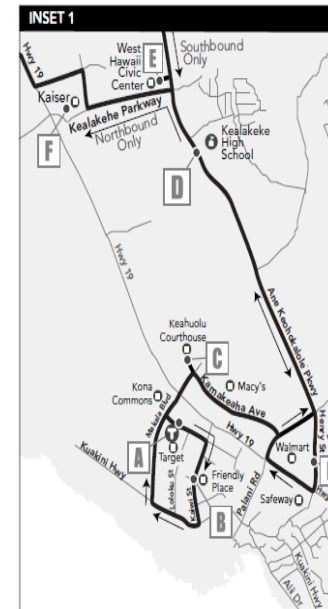

Route 202: Central Kailua-Kona

Effective August 21, 2022

Southbound to Kona Commons @ Target

Kailua-Kona

	H	J	K	E	D	L	A
Bus Stop ID#	622	613	614	615	TBA	TBA	606
6:26 AM	6:36 AM	6:41 AM	6:46 AM	6:48 AM	6:53 AM	6:58 AM	
7:26 AM	7:36 AM	7:41 AM	7:46 AM	7:48 AM	7:53 AM	7:58 AM	
8:26 AM	8:36 AM	8:41 AM	8:46 AM	8:48 AM	8:53 AM	8:58 AM	
9:26 AM	9:36 AM	9:41 AM	9:46 AM	9:48 AM	9:53 AM	9:58 AM	
10:26 AM	10:36 AM	10:41 AM	10:46 AM	10:48 AM	10:53 AM	10:58 AM	
11:26 AM	11:36 AM	11:41 AM	11:46 AM	11:48 AM	11:53 AM	11:58 AM	
12:26 PM	12:36 PM	12:41 PM	12:46 PM	12:48 PM	12:53 PM	12:58 PM	
1:26 PM	1:36 PM	1:41 PM	1:46 PM	1:48 PM	1:53 PM	1:58 PM	
2:26 PM	2:36 PM	2:41 PM	2:46 PM	2:48 PM	2:53 PM	2:58 PM	
3:26 PM	3:36 PM	3:41 PM	3:46 PM	3:48 PM	3:53 PM	3:58 PM	
4:26 PM	4:36 PM	4:41 PM	4:46 PM	4:48 PM	4:53 PM	4:58 PM	
5:26 PM	5:36 PM	5:41 PM	5:46 PM	5:48 PM	5:53 PM	5:58 PM	
6:26 PM	6:36 PM	6:41 PM	6:46 PM	6:48 PM	6:53 PM	6:58 PM	
7:26 PM	7:36 PM	7:41 PM	7:46 PM	7:48 PM	7:53 PM	7:58 PM	
8:26 PM	8:36 PM	8:41 PM	8:46 PM	8:48 PM	8:53 PM	8:58 PM	
9:26 PM	9:36 PM	9:41 PM	9:46 PM	9:48 PM	9:53 PM	9:58 PM	

Hele-On Bus Route - #202 Central Kailua-Kona

Legend

- Central Kailua-Kona
- Limited Service on request. Call 808-961-8744 Option 1 for pick-up.
- Timepoint
- Transit Hub
- Medical Facility
- College/University
- School
- Key Destination

www.heleonbus.org schematic-map - not to scale

No Cash. No Cards. No Contact.

Use Token Transit to buy bus passes and board with your phone.

Get the **Token Transit** app, click here for a download link

Hele-On Token Transit

Download on the App Store GET IT ON Google Play

To read the timetable, read from left to right to follow the course of the route and then read down for the times that the bus operates. Schedules are subject to change without notice. Times are approximate and may vary depending on traffic conditions, weather and other conditions.

AM times are shown in lightface type. **PM times are in boldface type.**

Please recycle. Share this bus schedule with someone else if you do not need it.

Not all Hele-On bus stops are shown. Please flag the bus along its route at safe intersections where the bus can safely pull over or board at a bus shelter, a Kona Trolley Stop sign, a Hele-On Bus Stop or a red/white or blue Bus Stop sign.

- - - means timepoint is not served.