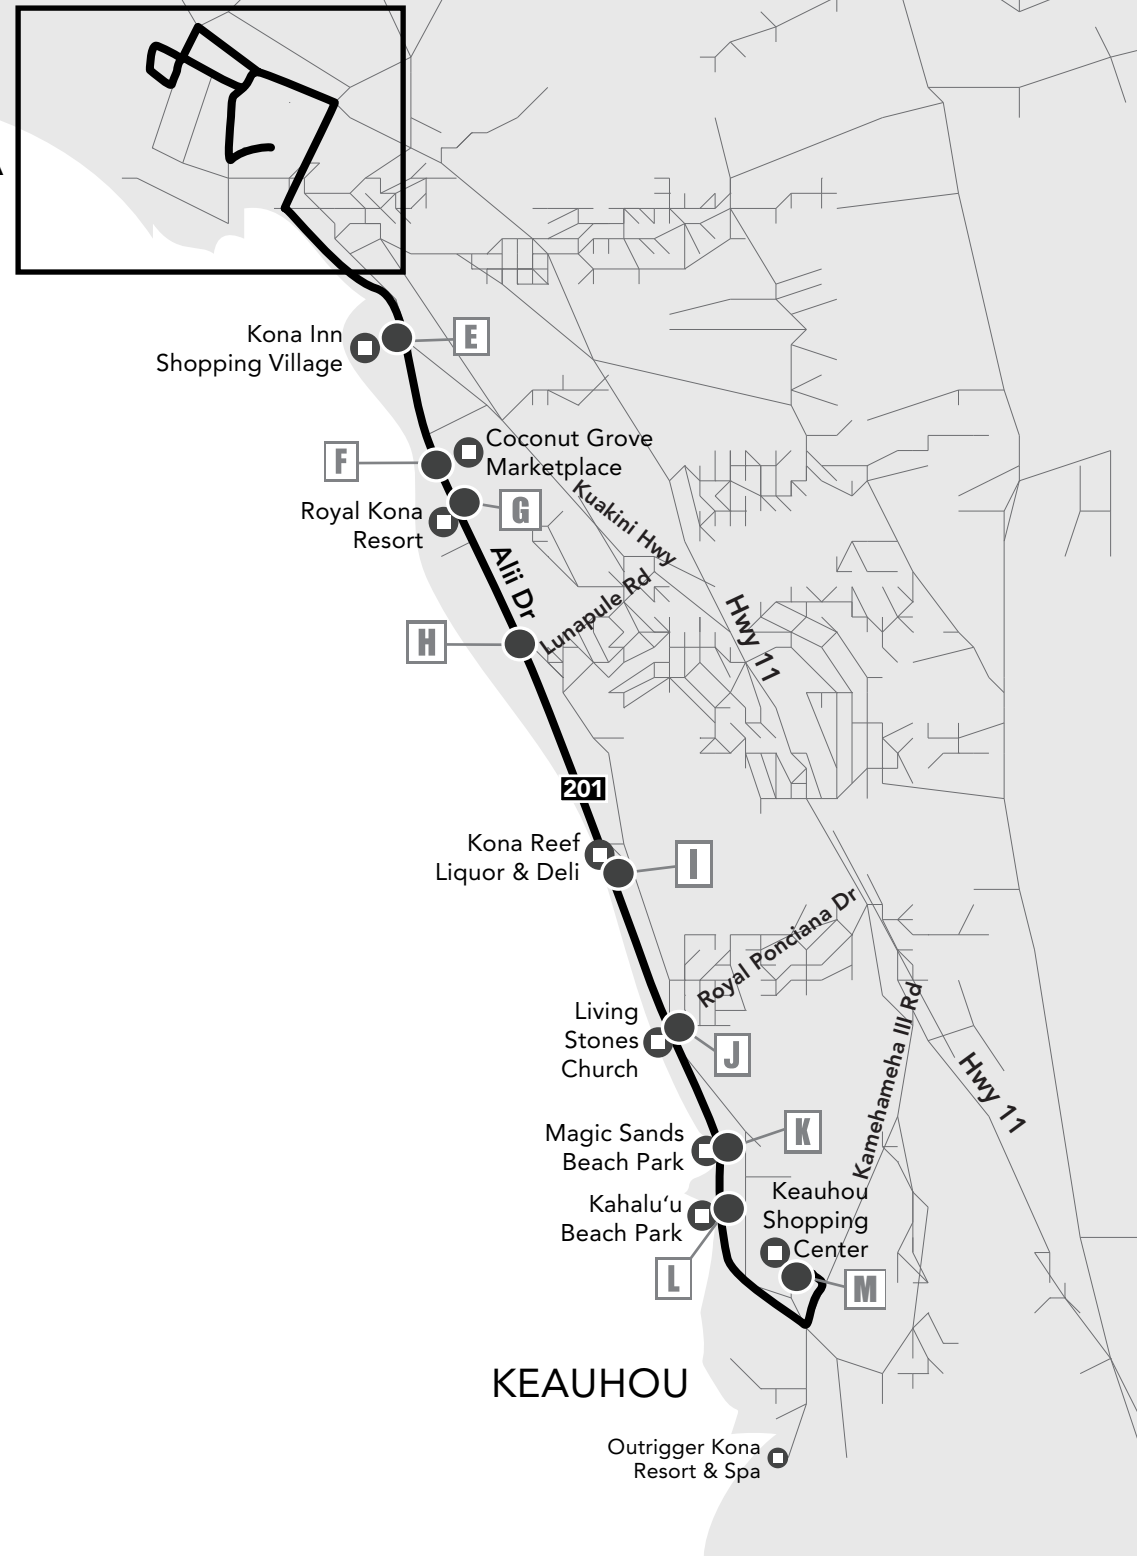

# Hele-On Bus - #201 Kona Trolley - Kailua Kona - Keauhou via Alii Dr.

## Legend

**201** Ali'i Dr

- A** Timepoint
- T** Transit Hub
- +** Medical Facility
- U** College/University
- S** School
- D** Key Destination

www.heleonbus.org

schematic map - not to scale

## INSET 1

KAILUA-KONA  
SEE INSET 1

KEAUHOU

Outrigger Kona  
Resort & Spa