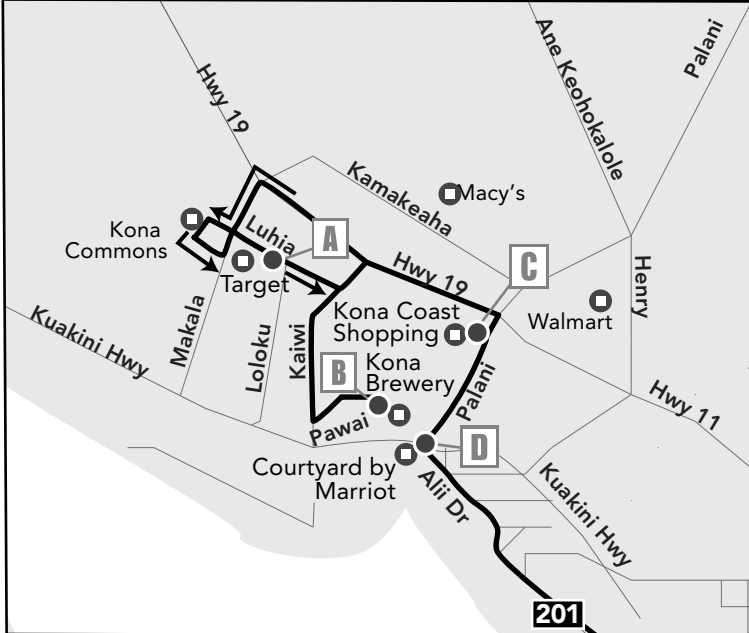

# Hele-On Bus - #201 Kona Trolley - Kailua Kona - Keauhou via Alii Dr.

## Legend

**201** Ali'i Dr

- A** Timepoint
- T** Transit Hub
- +** Medical Facility
- U** College/University
- S** School
- D** Key Destination

www.heleonbus.org

schematic map - not to scale

## INSET 1

KAILUA-KONA  
SEE INSET 1

KEAUHOU

Outrigger Kona  
Resort & Spa