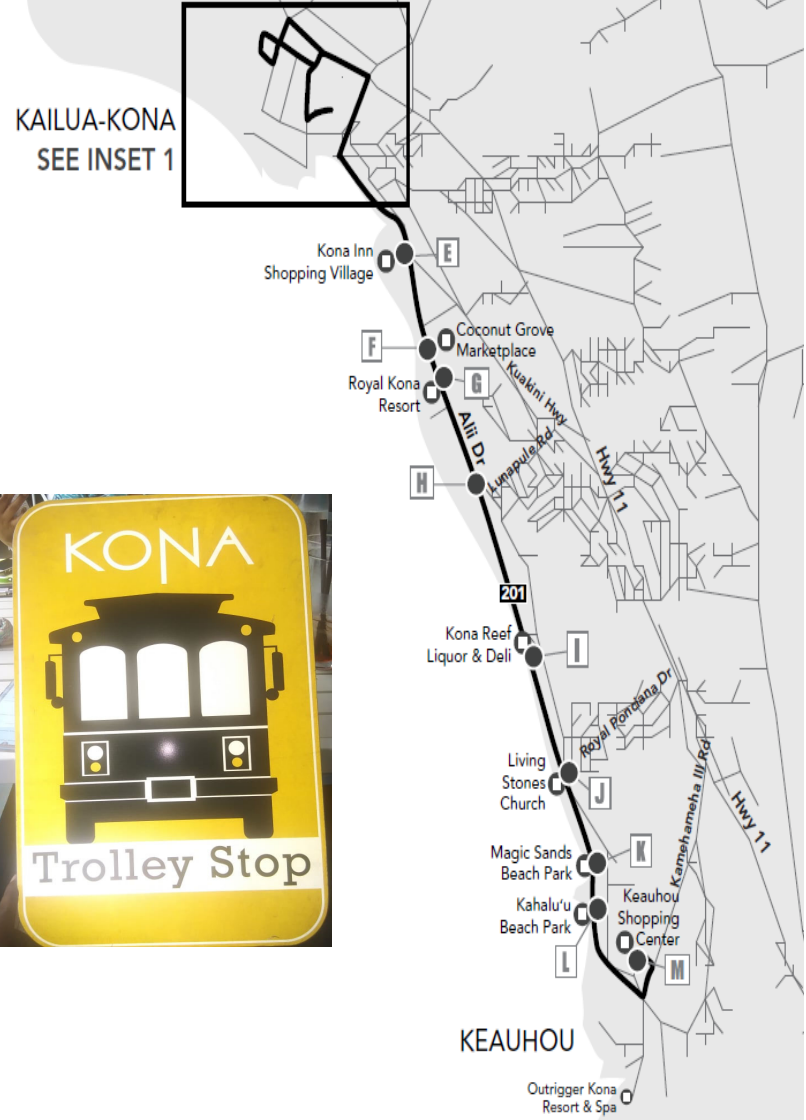

To read the timetable, read from left to right to follow the course of the route and then read down for the times that the bus operates. Schedules are subject to change without notice. Times are approximate and may vary depending on traffic conditions, weather and other conditions.

Hele-On Bus - #201 Kona Trolley - Kailua Kona - Keauhou via Alii Dr.

Legend

- 201 Ali'i Dr
- Timepoint
- Transit Hub
- Medical Facility
- College/University
- School
- Key Destination

www.heleonbus.org schematic map - not to scale

Please recycle. Share this trolley schedule with someone else if you do not need it.

AM times are shown in lightface type. PM times are in boldface type.

Not all Kona Trolley stops are shown. Please flag the trolley along its route at safe intersections where the trolley can safely pull over or board at a bus shelter, a Kona Trolley Stop sign, a Hele-On Bus Stop or a red/white or blue Bus Stop sign.

This route is funded by Kailua Village Business Improvement District, Kona Commons, Kona Marketplace, Coconut Grove Marketplace, Keauhou Shopping Center, Kona Brewing Company, Target, Kona Coast Shopping Center, HIS, Lanihau Marketplace and the County of Hawai'i.