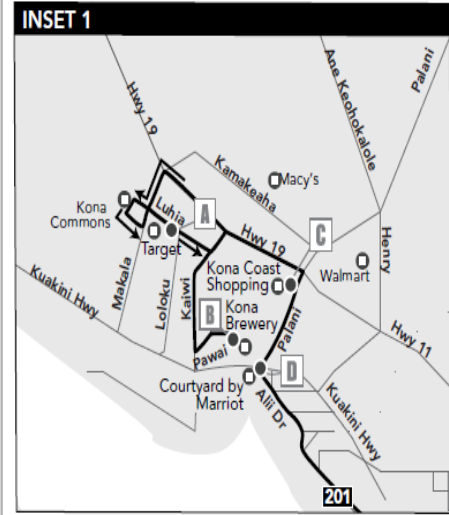

To read the timetable, read from left to right to follow the course of the route and then read down for the times that the bus operates. Schedules are subject to change without notice. Times are approximate and may vary depending on traffic conditions, weather and other conditions.

Hele-On Bus - #201 Kona Trolley - Kailua Kona - Keauhou via Alii Dr.

Legend

- 201 Ali'i Dr
- Timepoint
- Transit Hub
- Medical Facility
- College/University
- School
- Key Destination

www.heleonbus.org schematic map - not to scale

Please recycle. Share this trolley schedule with someone else if you do not need it.

AM times are shown in lightface type. PM times are in boldface type.

Not all Kona Trolley stops are shown. Please flag the trolley along its route at safe intersections where the trolley can safely pull over or board at a bus shelter, a Kona Trolley Stop sign, a Hele-On Bus Stop or a red/white or blue Bus Stop sign.

This route is funded by Kailua Village Business Improvement District, Kona Commons, Kona Marketplace, Coconut Grove Marketplace, Keauhou Shopping Center, Kona Brewing Company, Target, Kona Coast Shopping Center, HIS, Lanihau Marketplace and the County of Hawai'i.