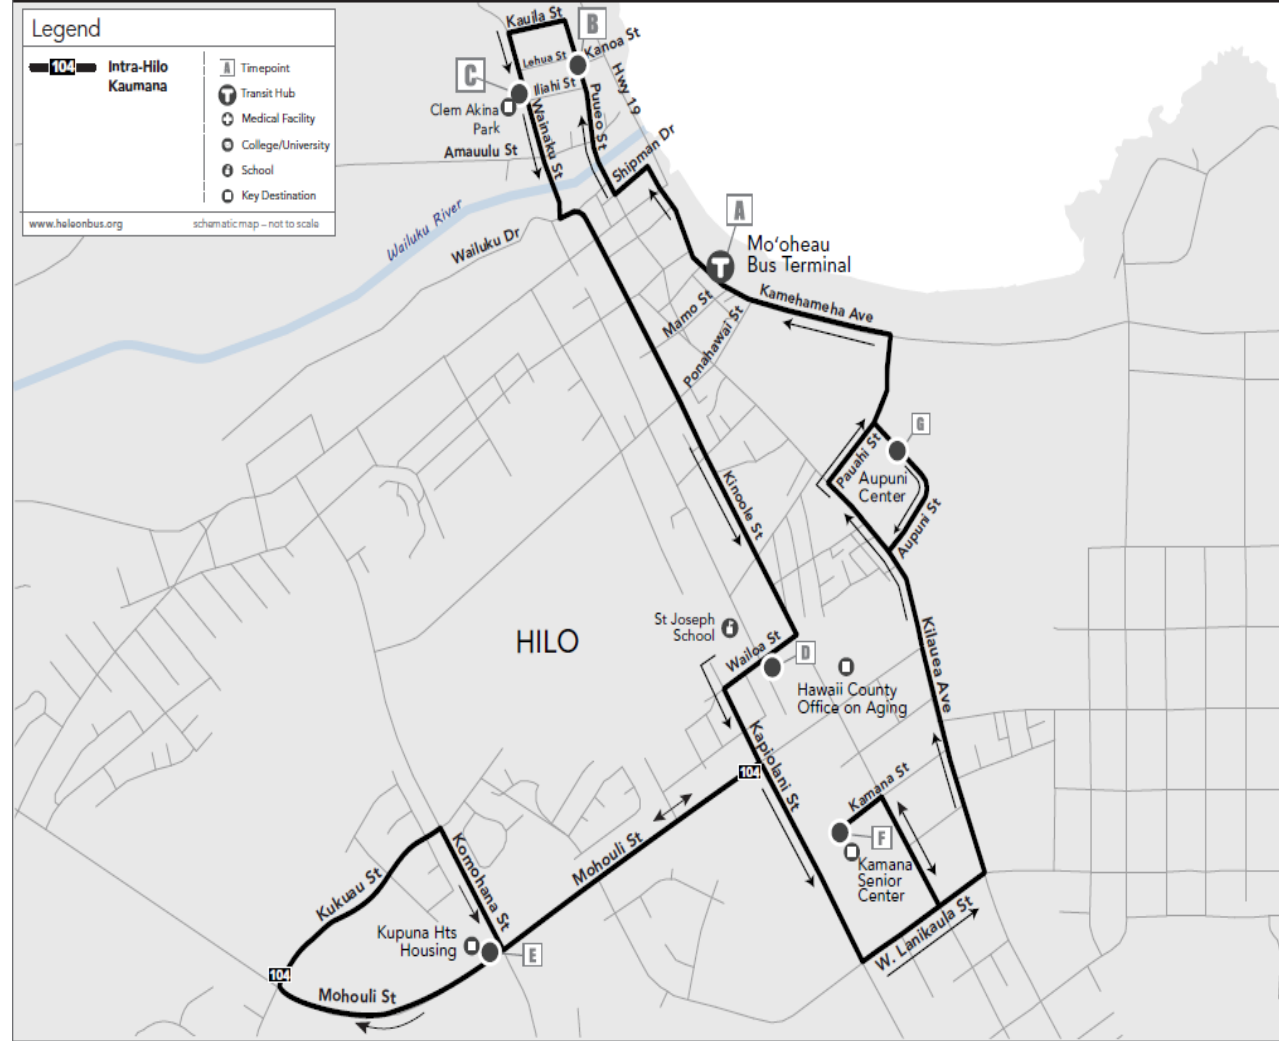

Route 104: Mohouli

Clockwise Loop

Effective August 22, 2022

Hilo

	A	B	C	D	E	F	G	A
	Mo'ohau Bus Terminal (329 Kamemehameha Ave)	Puueo St @ farside of Kanoa St/Mokupane Point	Wainaku St @ Clem Akina Park	Wailoa St @ farside of Ululani St (Office on Aging)	Inside Kupuna Place Heights Housing @ Phase 1	Kamana Street @ Ka Nani O Hilo Senior Center	Aupuni Street @ Pauahi Street (Aupuni Center, County Building)	Mo'ohau Bus Terminal (329 Kamemehameha Ave)
Bus Stop ID#	100	196	212	197	200	205	101	100
	6:30 AM	6:34 AM	6:35 AM	6:40 AM	6:46 AM	6:51 AM	6:56 AM	7:01 AM
	7:30 AM	7:34 AM	7:35 AM	7:40 AM	7:46 AM	7:51 AM	7:56 AM	8:01 AM
	8:30 AM	8:34 AM	8:35 AM	8:40 AM	8:46 AM	8:51 AM	8:56 AM	9:01 AM
	9:30 AM	9:34 AM	9:35 AM	9:40 AM	9:46 AM	9:51 AM	9:56 AM	10:01 AM
	10:30 AM	10:34 AM	10:35 AM	10:40 AM	10:46 AM	10:51 AM	10:56 AM	11:01 AM
	11:30 AM	11:34 AM	11:35 AM	11:40 AM	11:46 AM	11:51 AM	11:56 AM	12:01 PM
	12:30 PM	12:34 PM	12:35 PM	12:40 PM	12:46 PM	12:51 PM	12:56 PM	1:01 PM
	1:30 PM	1:34 PM	1:35 PM	1:40 PM	1:46 PM	1:51 PM	1:56 PM	2:01 PM
	2:30 PM	2:34 PM	2:35 PM	2:40 PM	2:46 PM	2:51 PM	2:56 PM	3:01 PM
	3:30 PM	3:34 PM	3:35 PM	3:40 PM	3:46 PM	3:51 PM	3:56 PM	4:01 PM
	4:30 PM	4:34 PM	4:35 PM	4:40 PM	4:46 PM	4:51 PM	4:56 PM	5:01 PM
	5:30 PM	5:34 PM	5:35 PM	5:40 PM	5:46 PM	5:51 PM	5:56 PM	6:01 PM
	6:30 PM	6:34 PM	6:35 PM	6:40 PM	6:46 PM	6:51 PM	6:56 PM	7:01 PM

Hele-On Bus Route - #104 Intra-Hilo Mohouli

**No Cash. No Cards.
No Contact.**

Use Token Transit to buy bus passes and board with your phone.

Get the **Token Transit** app, click here for a download link

Please recycle. Share this bus schedule with someone else if you do not need it.

To read the timetable, read from left to right to follow the course of the route and then read down for the times that the bus operates. Schedules are subject to change without notice. Times are approximate and may vary depending on traffic conditions, weather and other conditions.

AM times are shown in lightface type. **PM times are in boldface type.**

No Sunday or holiday service.

Not all Hele-On bus stops are shown. Please flag the bus along its route at safe intersections where the bus can safely pull over or board at a bus shelter, a Kona Trolley Stop sign, a Hele-On Bus Stop or a red/white or blue Bus Stop sign.

- - - means timepoint is not served.