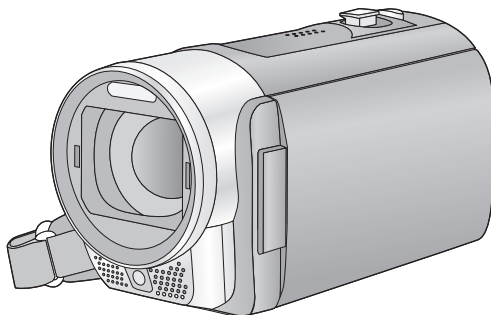

Panasonic®

Operating Instructions High Definition Video Camera

Model No. **HDC-SD90**
HDC-SD99
HDC-TM99

Before use, please read these instructions completely.

AVCHD™

DOLBY
DIGITAL
STEREO CREATOR

SD™
XC

HDMI