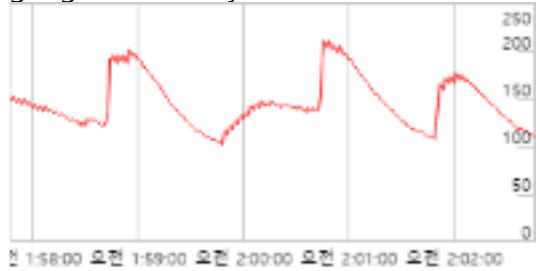

▶ **Stats graphs for src_1009868791_recv**

cname:dACg5nIHjhbZaCH
 msid:stream_label audio_label
 mslabel:stream_label
 label:audio_label

▼ **Stats graphs for src_1120343280_recv (video)**

cname:dACg5nIHjhbZaCH
 msid:stream_label video_label
 mslabel:stream_label
 label:video_label

bitsReceivedPerSecond

packetsLost

packetsReceivedPerSecond

googCaptureStartNtpTimeMs

googCurrentDelayMs

googDecodeMs

googFirsSent

googFrameHeightReceived

googFrameRateDecoded

googFrameRateOutput

googFrameRateReceived

googFrameWidthReceived

googJitterBufferMs

googMaxDecodeMs

googMinPlayoutDelayMs

googNacksSent