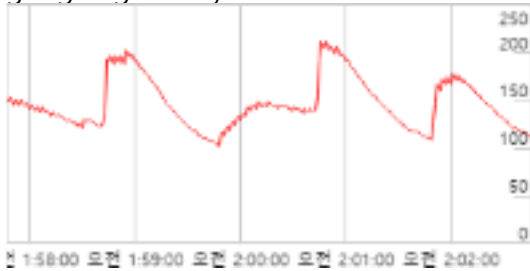

▶ **Stats graphs for src_1009868791_recv**

cname:dACg5nIHjhbZaCH
 msid:stream_label audio_label
 mslabel:stream_label
 label:audio_label

▼ **Stats graphs for src_1120343280_recv (video)**

cname:dACg5nIHjhbZaCH
 msid:stream_label video_label
 mslabel:stream_label
 label:video_label

bitsReceivedPerSecond

packetsLost

packetsReceivedPerSecond

googCaptureStartNtpTimeMs

googCurrentDelayMs

googDecodeMs

googFirsSent

googFrameHeightReceived

googFrameRateDecoded

googFrameRateOutput

googFrameRateReceived

googFrameWidthReceived

googJitterBufferMs

googMaxDecodeMs

googMinPlayoutDelayMs

googNacksSent

googPlisSent

googRenderDelayMs

googTargetDelayMs

▼ Stats graphs for bweforvideo

bweCompound

googAvailableSendBandwidth

- googTargetEncBitrateCorrected
- googActualEncBitrate
- googRetransmitBitrate
- googTransmitBitrate