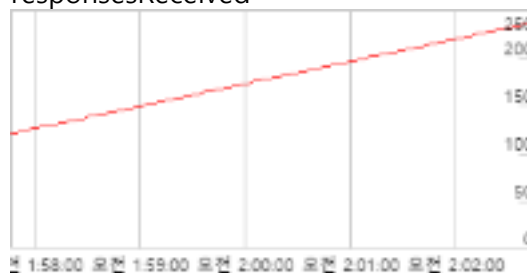

responsesReceived