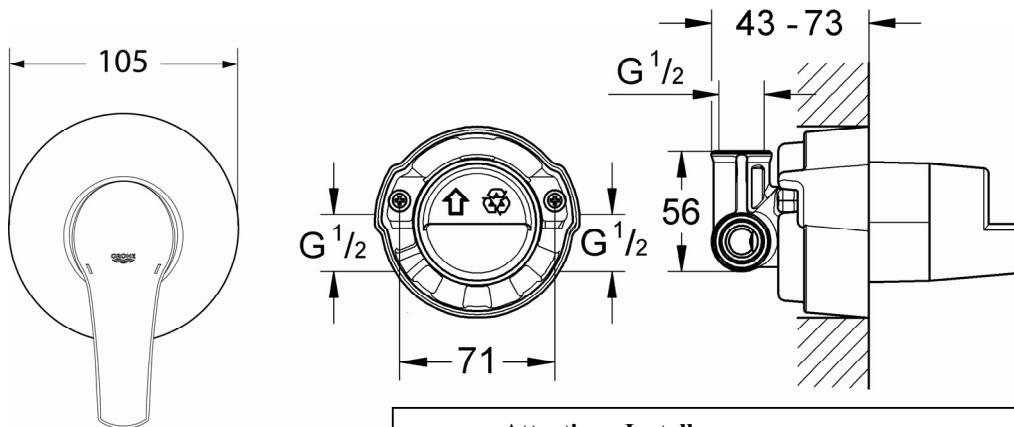

ENJOY WATER®

Eurosmart Small Round Shower Mixer

TECHNICAL SPECIFICATIONS

Attention: Installer

All Grohe in wall bodies must be installed with the *water supply outlet facing upward* to ensure correct lever alignment and mixer performance. **This applies to both shower and bath mixers.**

PRODUCT NO: **59451XB+32962000** - Eurosmart Small Round Shower Mixer
(Note: 32962000 in-wall body replaces 33966 & 53966B)