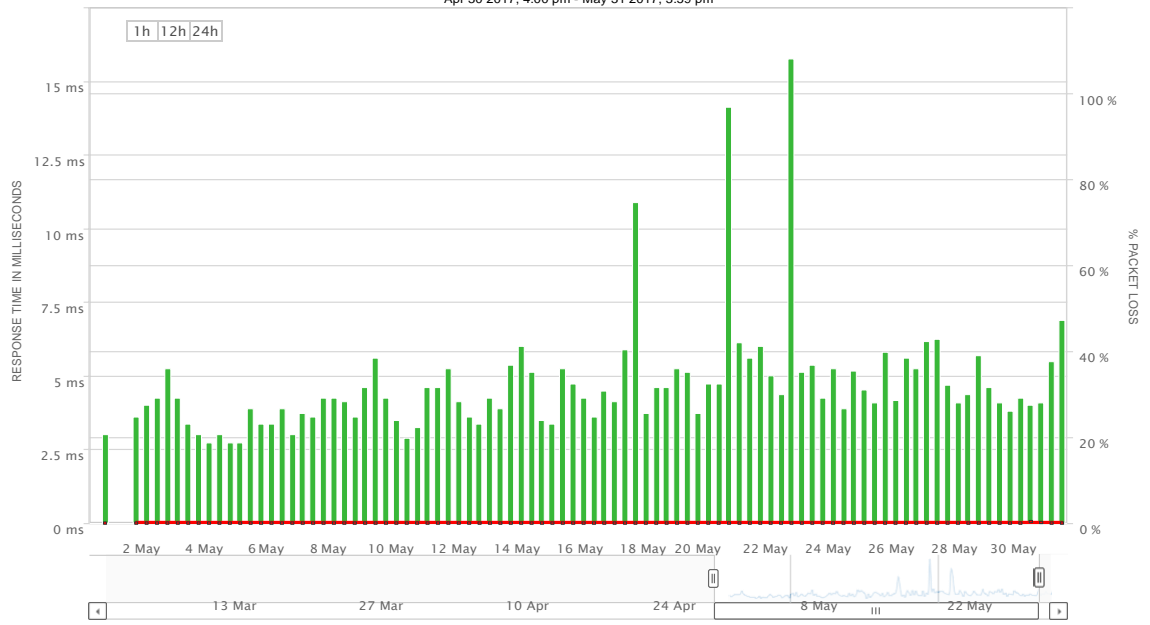

Site Name - Average CPU Load

Site Name - Average Memory Usage

Site Name - Network Latency & Packet Loss

System Name

Apr 30 2017, 4:00 pm - May 31 2017, 3:59 pm

- Response Time System Name
- % Packet Loss System Name

Site Name - Percent Availability

LAST MONTH

EXPORT EDIT HELP

System Name

Apr 30 2017, 4:00 pm - May 31 2017, 3:59 pm

- % Available System Name
- Percentile 95%

Site Name - TenGigabitEthernet0/1 - Percent Utilization