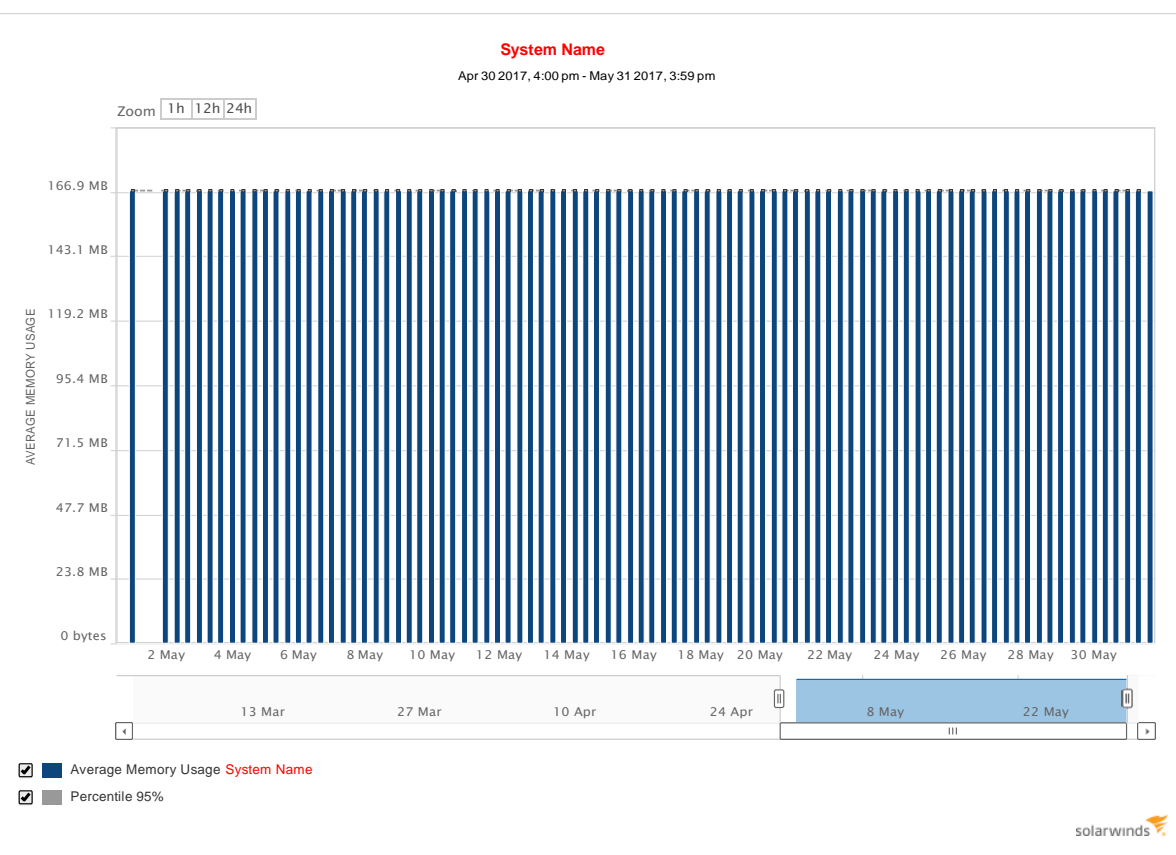

Site Name - Average Memory Usage

Site Name - Network Latency & Packet Loss