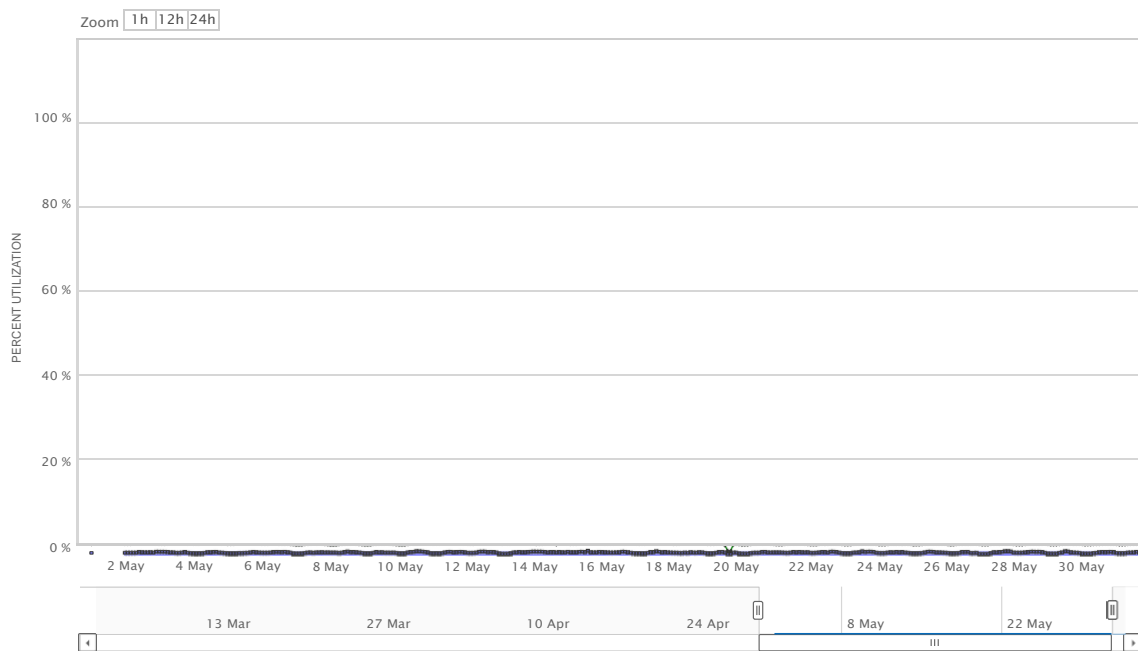

LAST MONTH

EXPORT EDIT HELP

TenGigabitEthernet0/1 - Fiber Interconnect - to Site Name

Apr 30 2017, 4:00 pm - May 31 2017, 3:59 pm

- Receive Utilization From (Site Name) - TenGigabitEthernet0/1 - Fiber Interconnect - to Site name
- Transmit Utilization From (Site Name) - TenGigabitEthernet0/1 - Fiber Interconnect - to Site name

Site Name - TenGigabitEthernet0/2 - Percent Utilization

LAST MONTH

EXPORT EDIT HELP

TenGigabitEthernet0/2 - Fiber Interconnect - to Site Name

Apr 30 2017, 4:00 pm - May 31 2017, 3:59 pm

- Receive Utilization From (Site Name) - TenGigabitEthernet0/2 - Fiber Interconnect - to Site name
- Transmit Utilization From (Site Name) - TenGigabitEthernet0/2 - Fiber Interconnect - to Site name