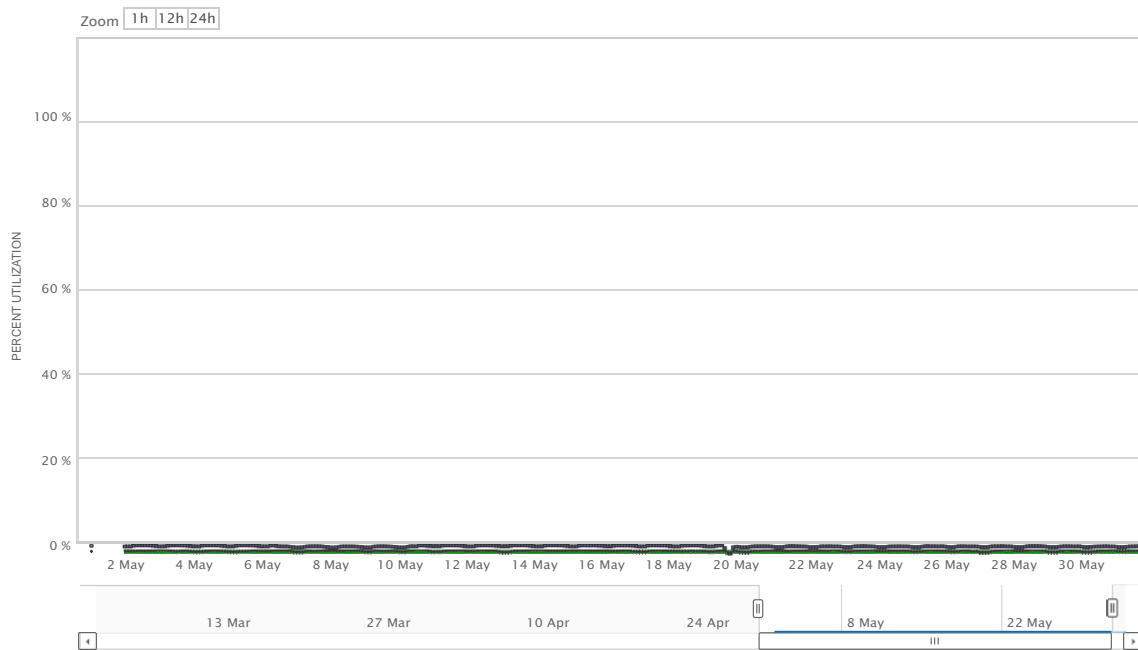

Site Name - Percent Availability

LAST MONTH

EXPORT EDIT HELP

System Name

Apr 30 2017, 4:00 pm - May 31 2017, 3:59 pm

- % Available System Name
- Percentile 95%

Site Name - TenGigabitEthernet0/1 - Percent Utilization

LAST MONTH

EXPORT EDIT HELP

TenGigabitEthernet0/1 - Fiber Interconnect - to Site Name

Apr 30 2017, 4:00 pm - May 31 2017, 3:59 pm

- Receive Utilization From (Site Name) - TenGigabitEthernet0/1 - Fiber Interconnect - to Site name
- Transmit Utilization From (Site Name) - TenGigabitEthernet0/1 - Fiber Interconnect - to Site name