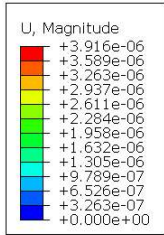

General static 1N

Dynamic explicit  
0.1N  
(incomplete)