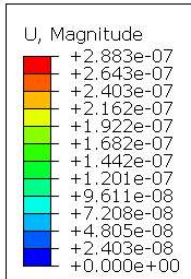

General static 1N

Dynamic explicit  
0.1N  
(incomplete)