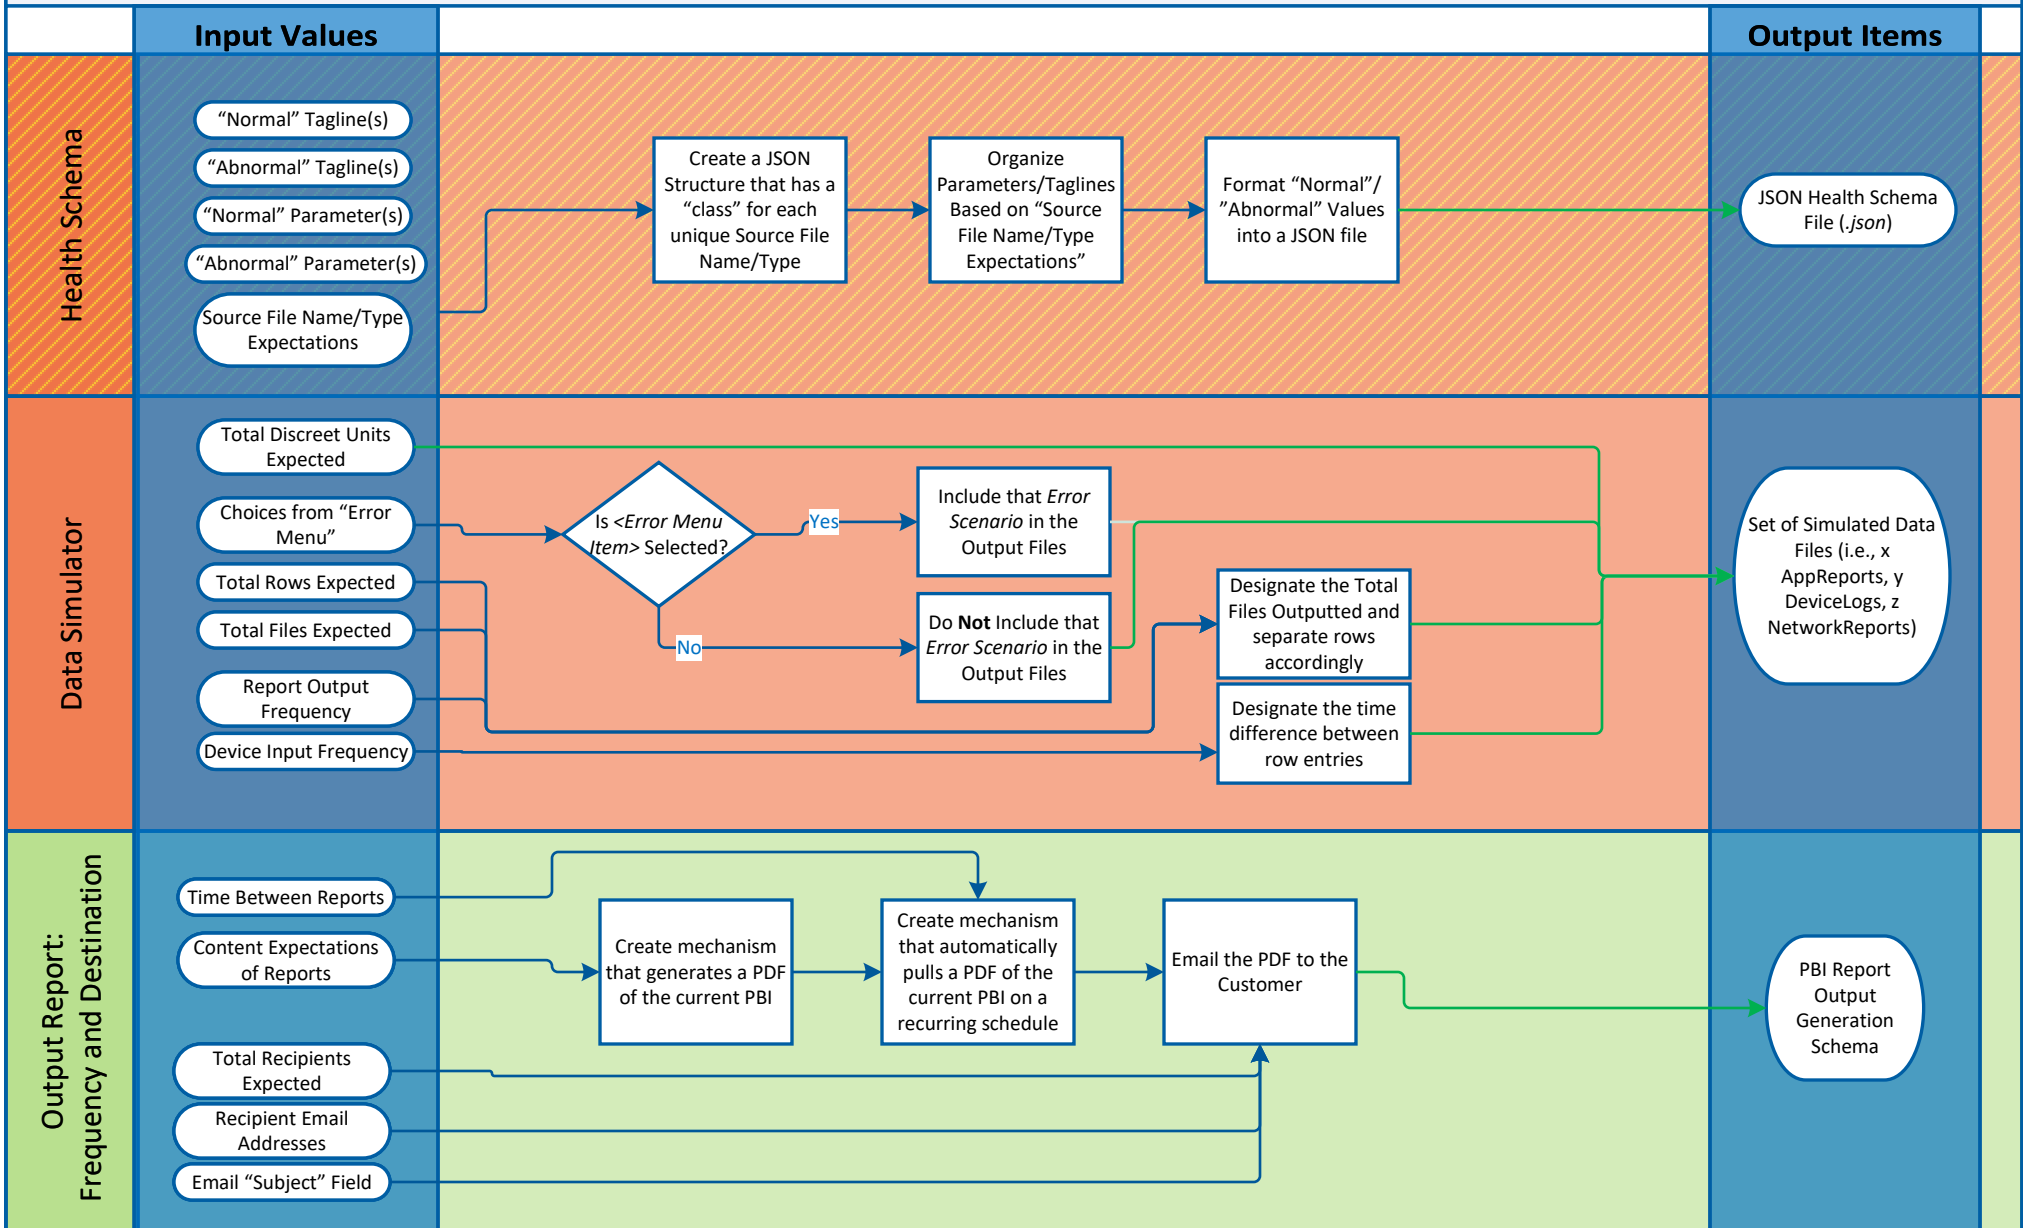

# CADENCE Process Flow

## Operation Key:

# Customer-Facing Portal

# Data Ingestion

Recurring