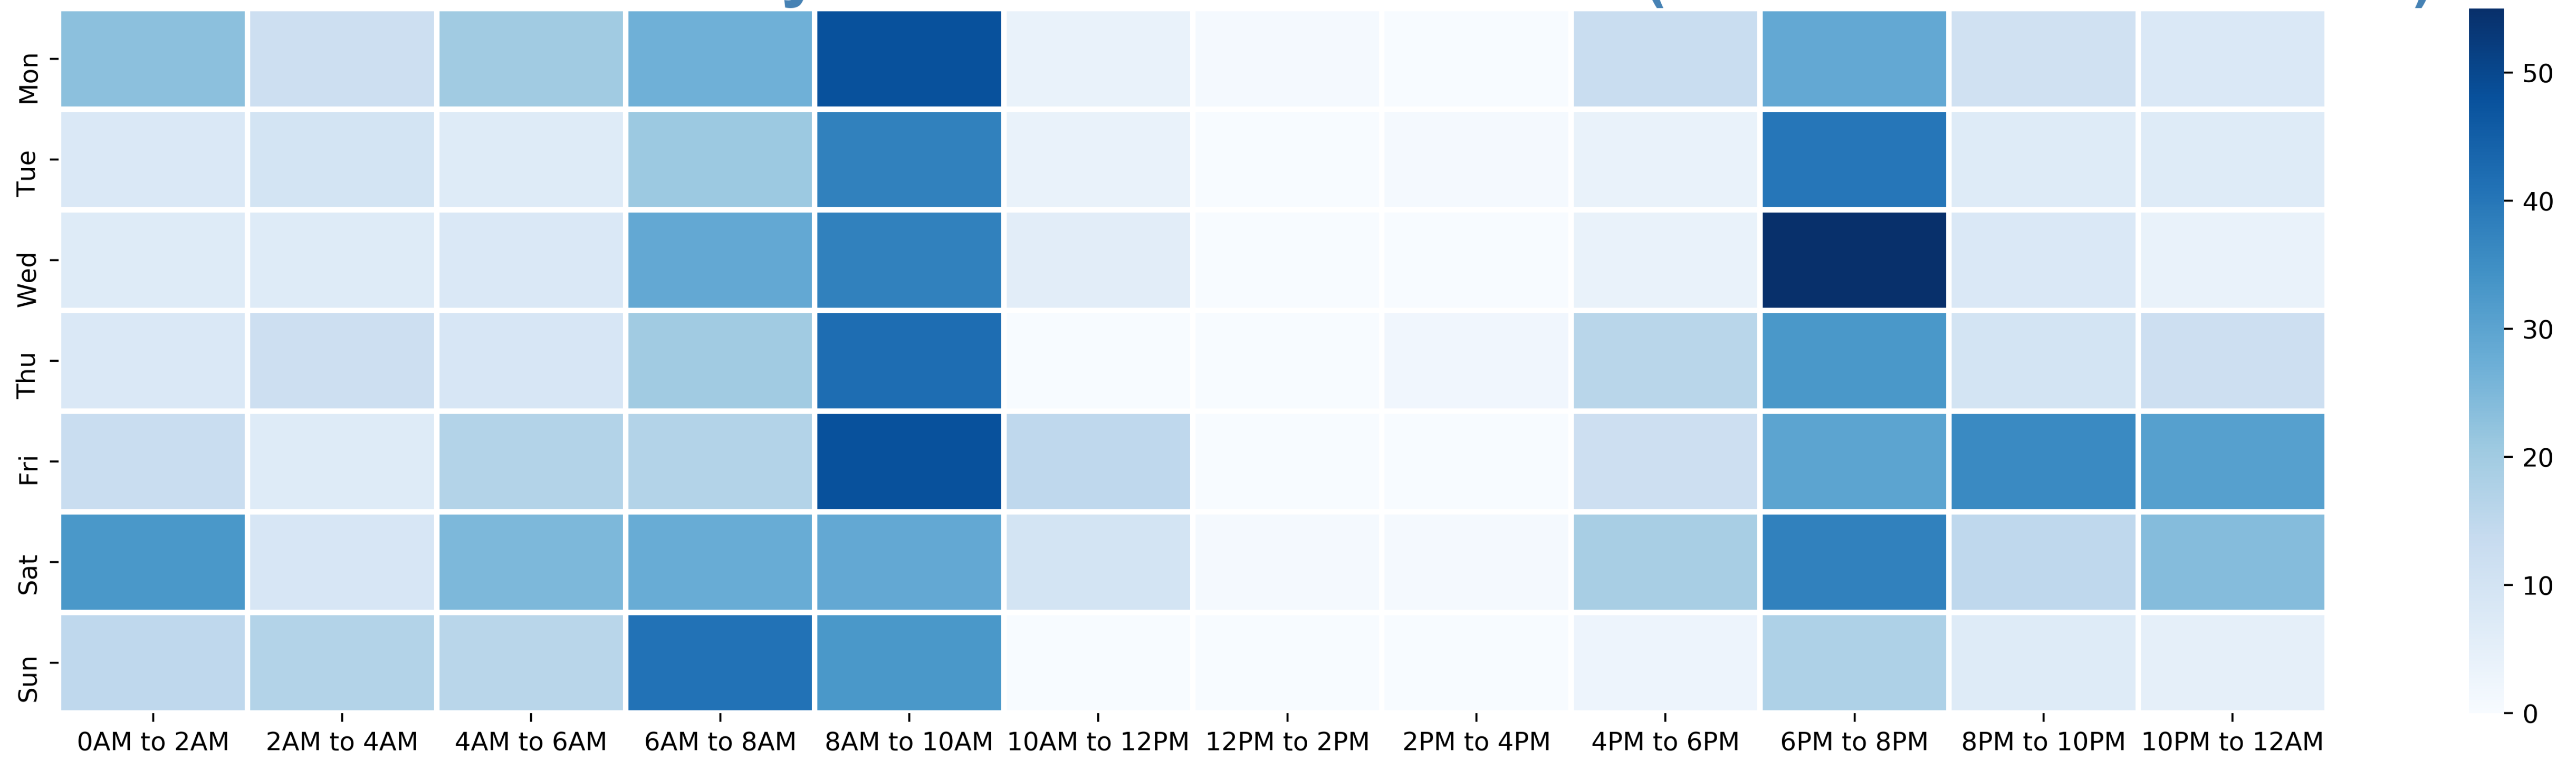

## What Time Do You Usually Watch Youtube Videos? (Eastern Standard Time)

The plot above is based on a total of 1256 videos you have watched