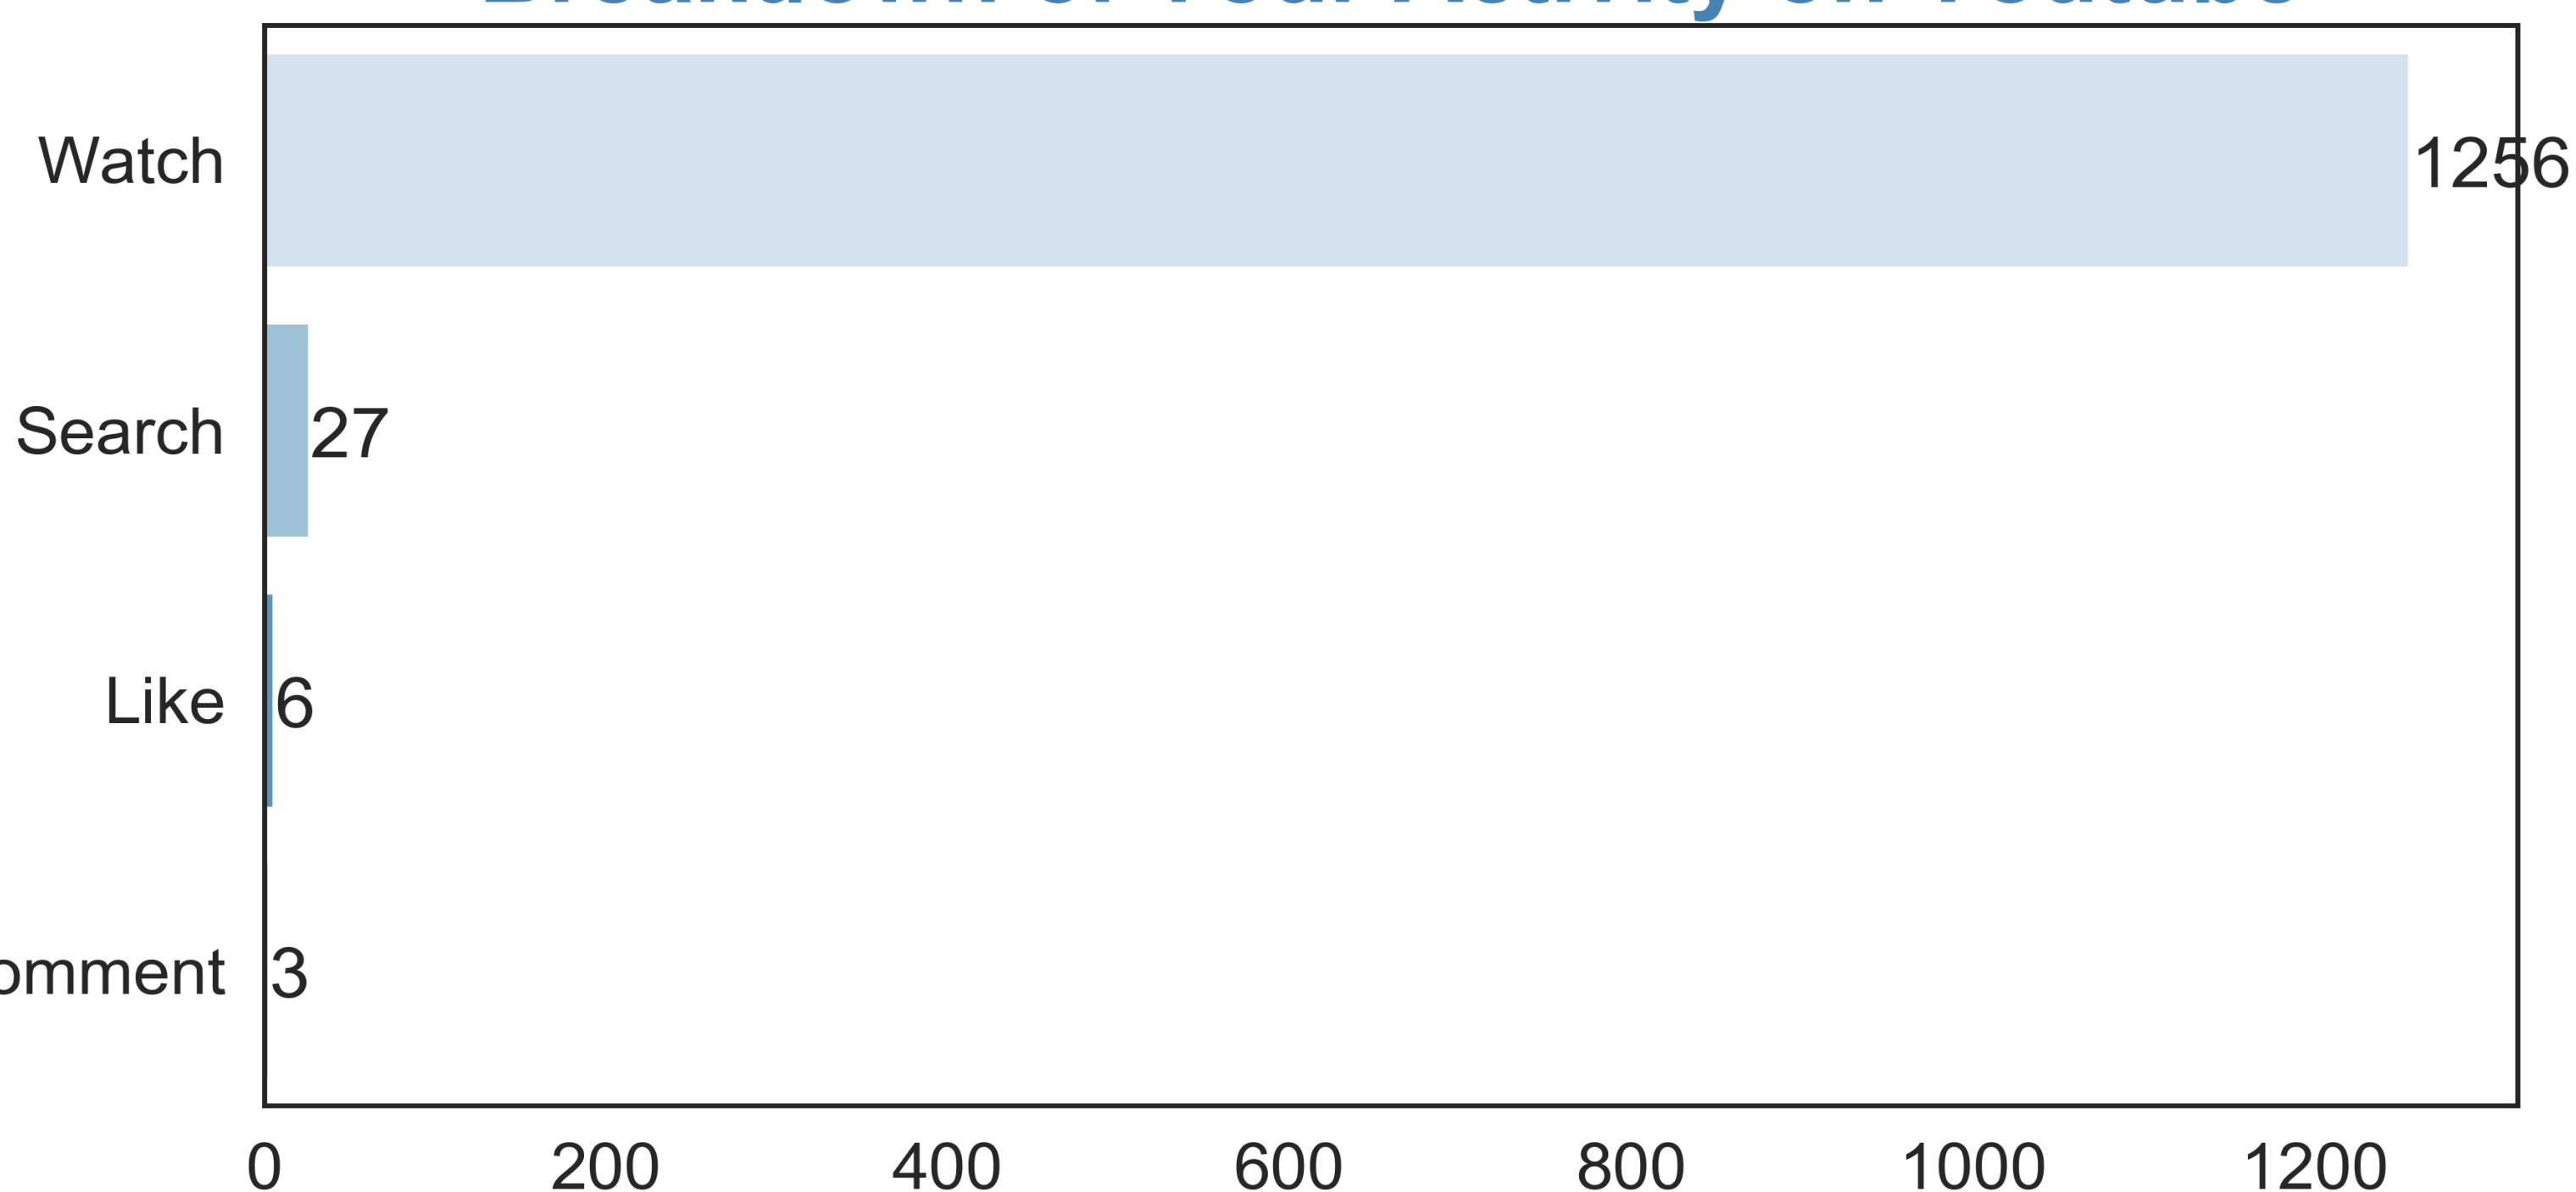

Breakdown of Your Activity on Youtube