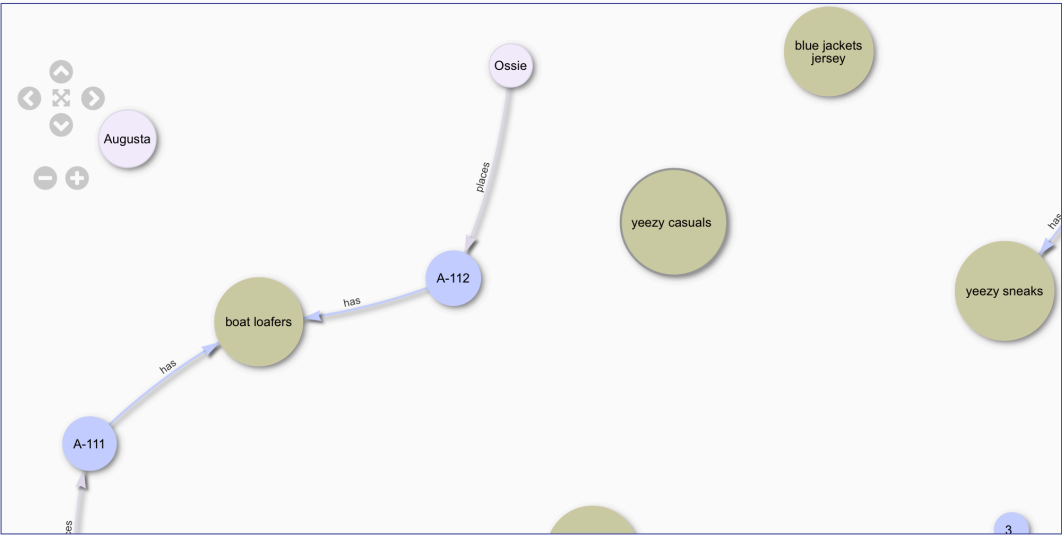

Search

Toggle Tabular View/Canvas View

Showing results 1 to 25 of 31 next >>

Show Entities

Customer Order Product

yeezy casuals (product)	
PROPERTIES	RELATIONSHIPS
Name	Type
brandName	Midlife Uptempo
category	footwear
color	
name	yeezy casuals
orderId	A-115
productId	2003
size	
sku	2003
texture	

Search

Toggle Tabular View/Canvas View

Showing results 1 to 25 of 31 next >>

ORDER

Other	ELSE	SOMETHING	Name	etc.	etc.
Lure	erlkhsoidhf	sdfso	Dlkhf		
Desk		Pdf	Pdf		
Pdf	Fsdfsdfs	Pdf	Sdfsdf		
Pdf	Sd	Def	Fsdf		
Sdfsdfsdf					
Sdfsdfsdfsdfsdfsdf	Pdf	Dfdsf	Sdks		
Sdfsdfsdfsdf	Fd	sdgfx	Sdfsdf		
Fussed	Ertrerwe	D	Sdfsdf		
Fdfsdfs			Sdfsdf		
		f			