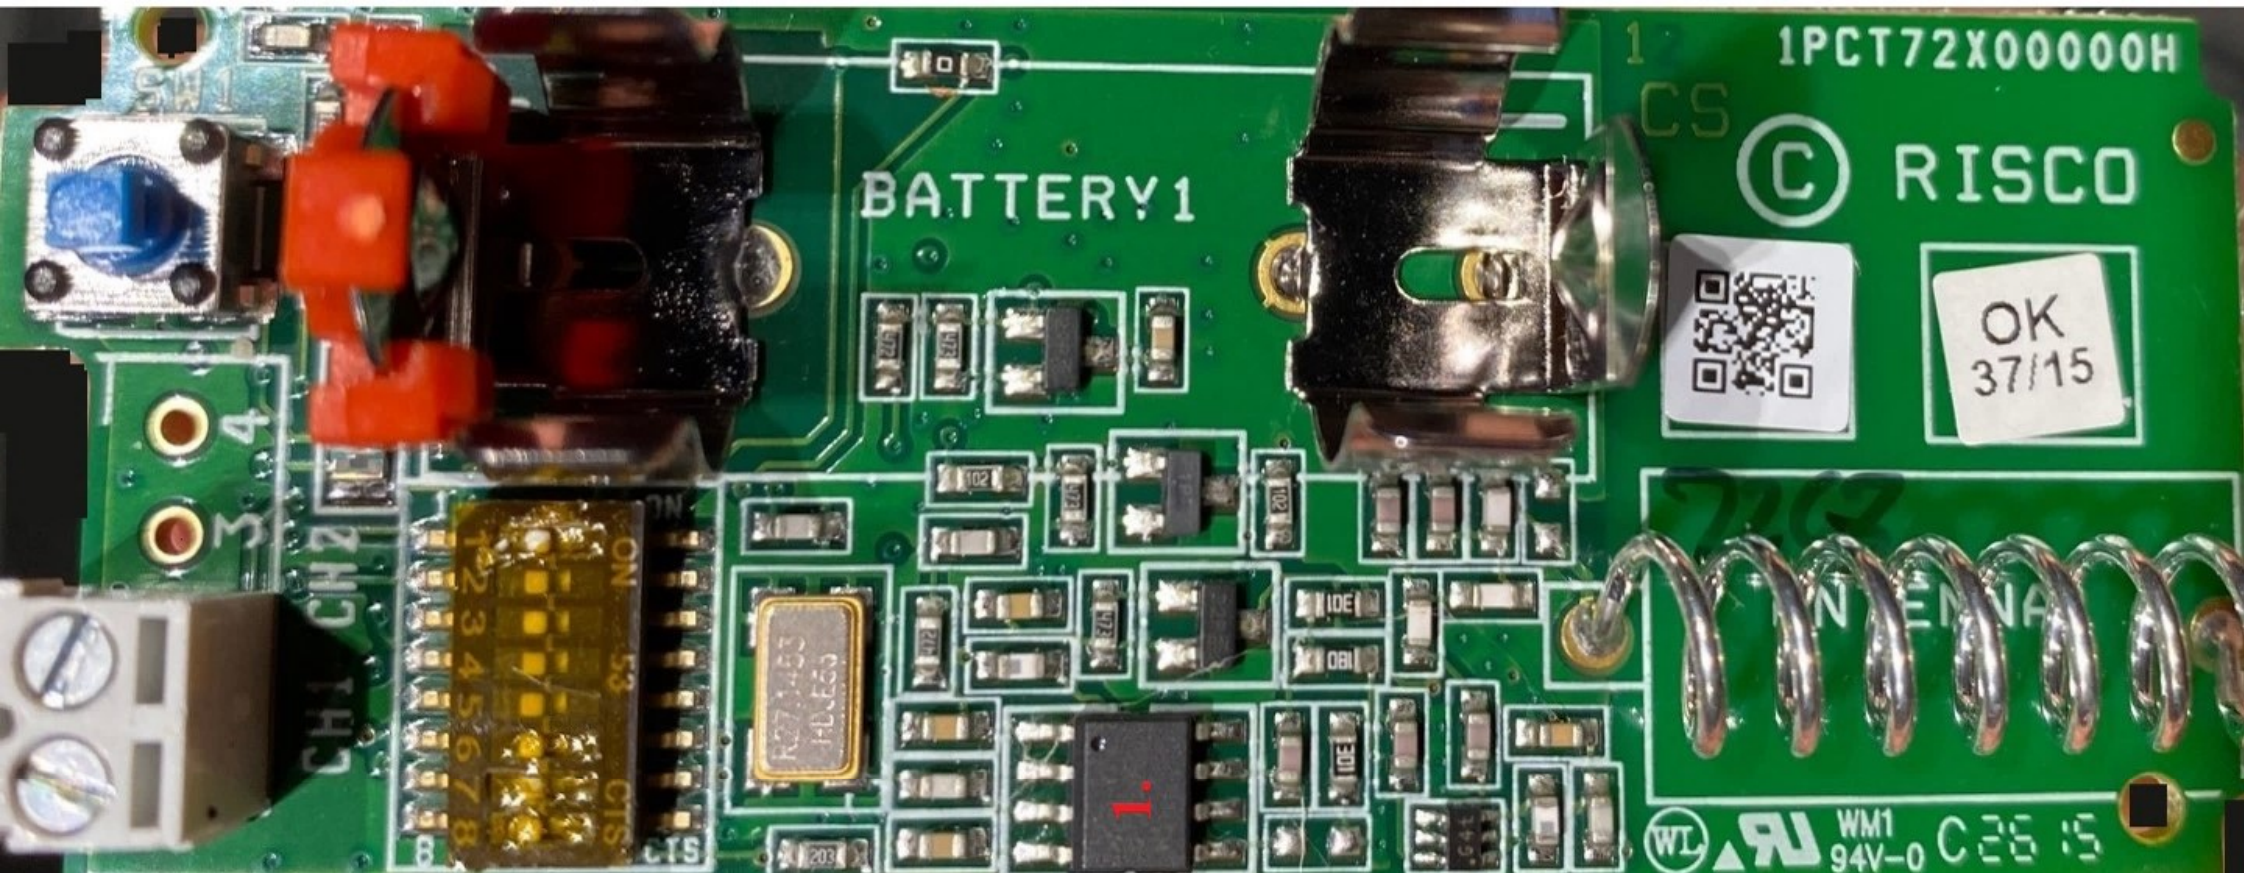

2.

3.

CLK

DATA

MCLR

SMS

01010

S4

4.00M

PS

1PCT72X00000H

© RISCO

OK  
37/15

BATTERY1

WM1 94V-0 C26 15

A271453  
HD153