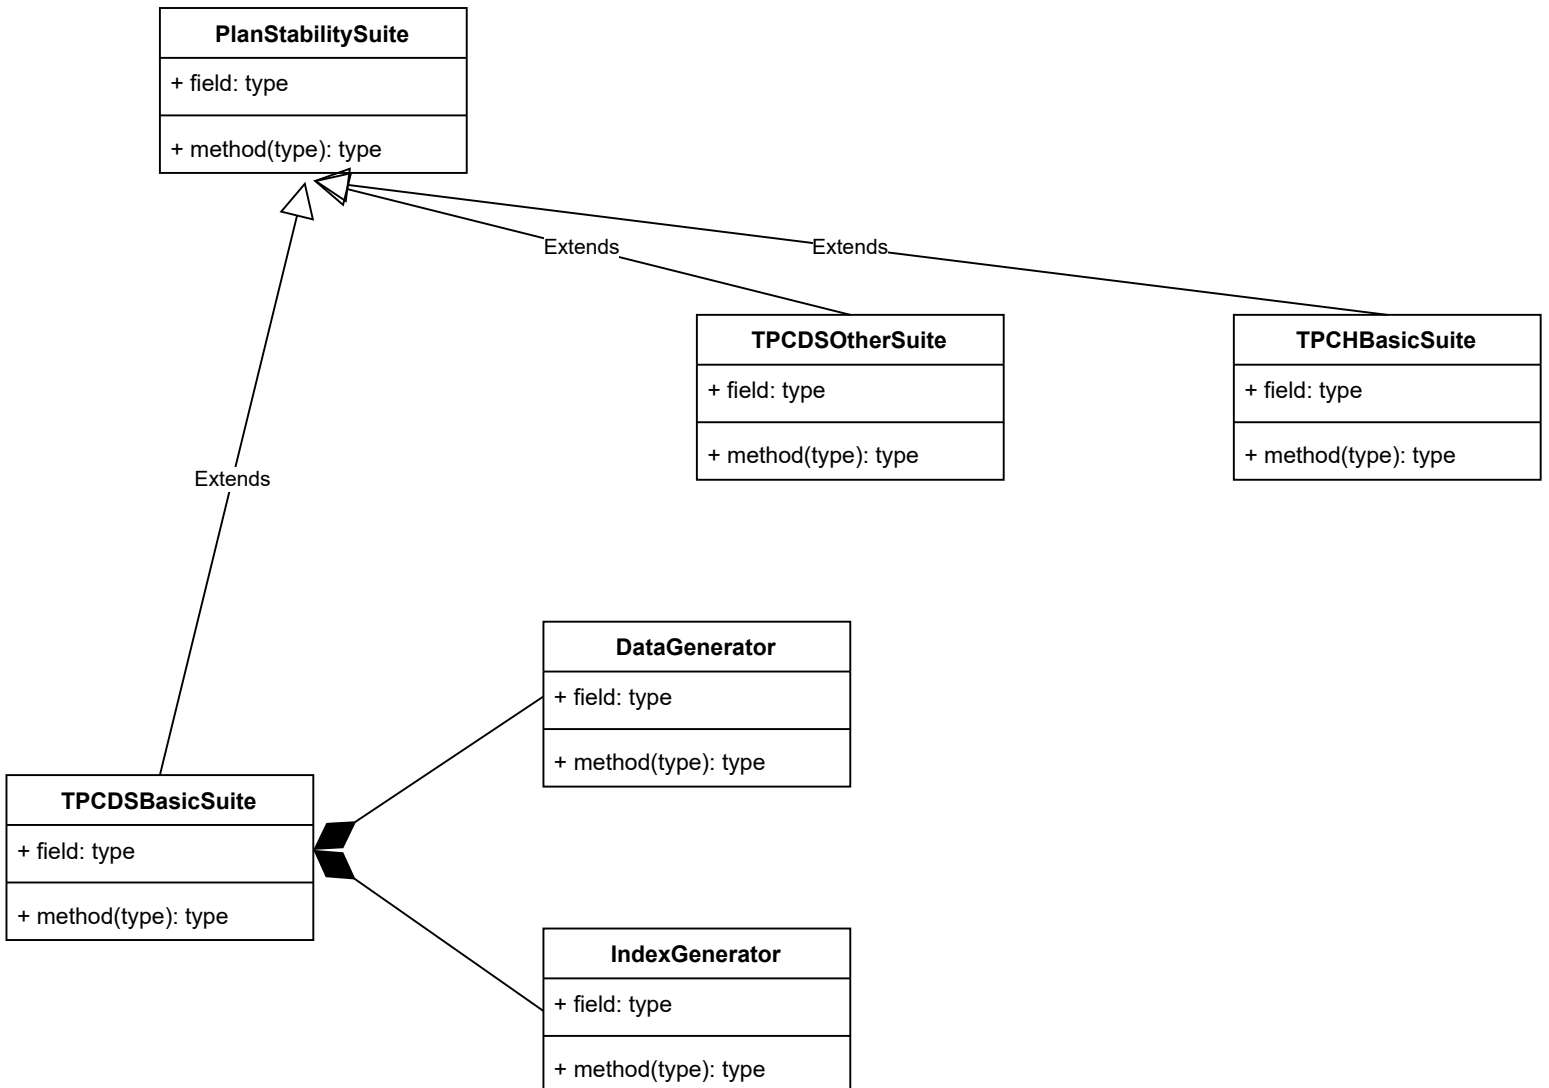

Resource Files Structure

```
./src/test/resources/tpcdsBasic/  
  data/  
  indexconfigs/  
  flags/  
  approvedSimplifiedPlans/  
  query
```

```
>>> all tpcds tables in parquet format, with small files  
>>> index configs. could be a conf file with index defs  
>>> specialized configs for every setup (e.g. with/out hybrid scan)  
>>> simplified plans generated and stored for validation once.  
>>> query files, one for each query
```

Class Diagram

Data Generator and Index Generator

Test E2E Flow Chart