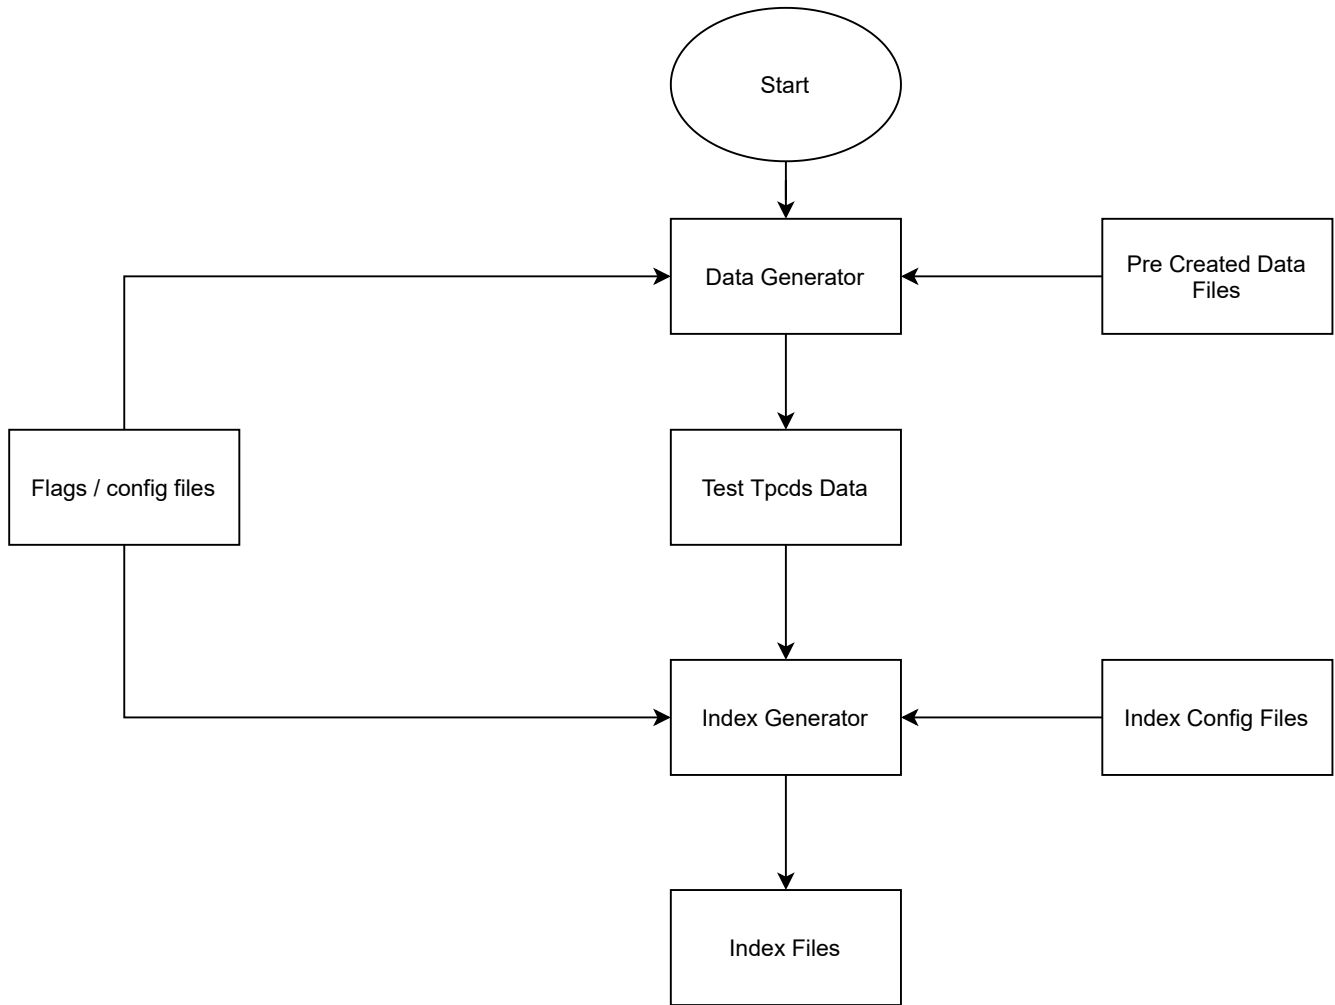

Resource Files Structure

```
./src/test/resources/tpcdsBasic/  
  data/  
  indexconfigs/  
  flags/  
  approvedSimplifiedPlans/  
  query
```

```
>>> all tpcds tables in parquet format, with small files  
>>> index configs. could be a conf file with index defs  
>>> specialized configs for every setup (e.g. with/out hybrid scan)  
>>> simplified plans generated and stored for validation once.  
>>> query files, one for each query
```

Class Diagram

Data Generator and Index Generator

Test E2E Flow Chart