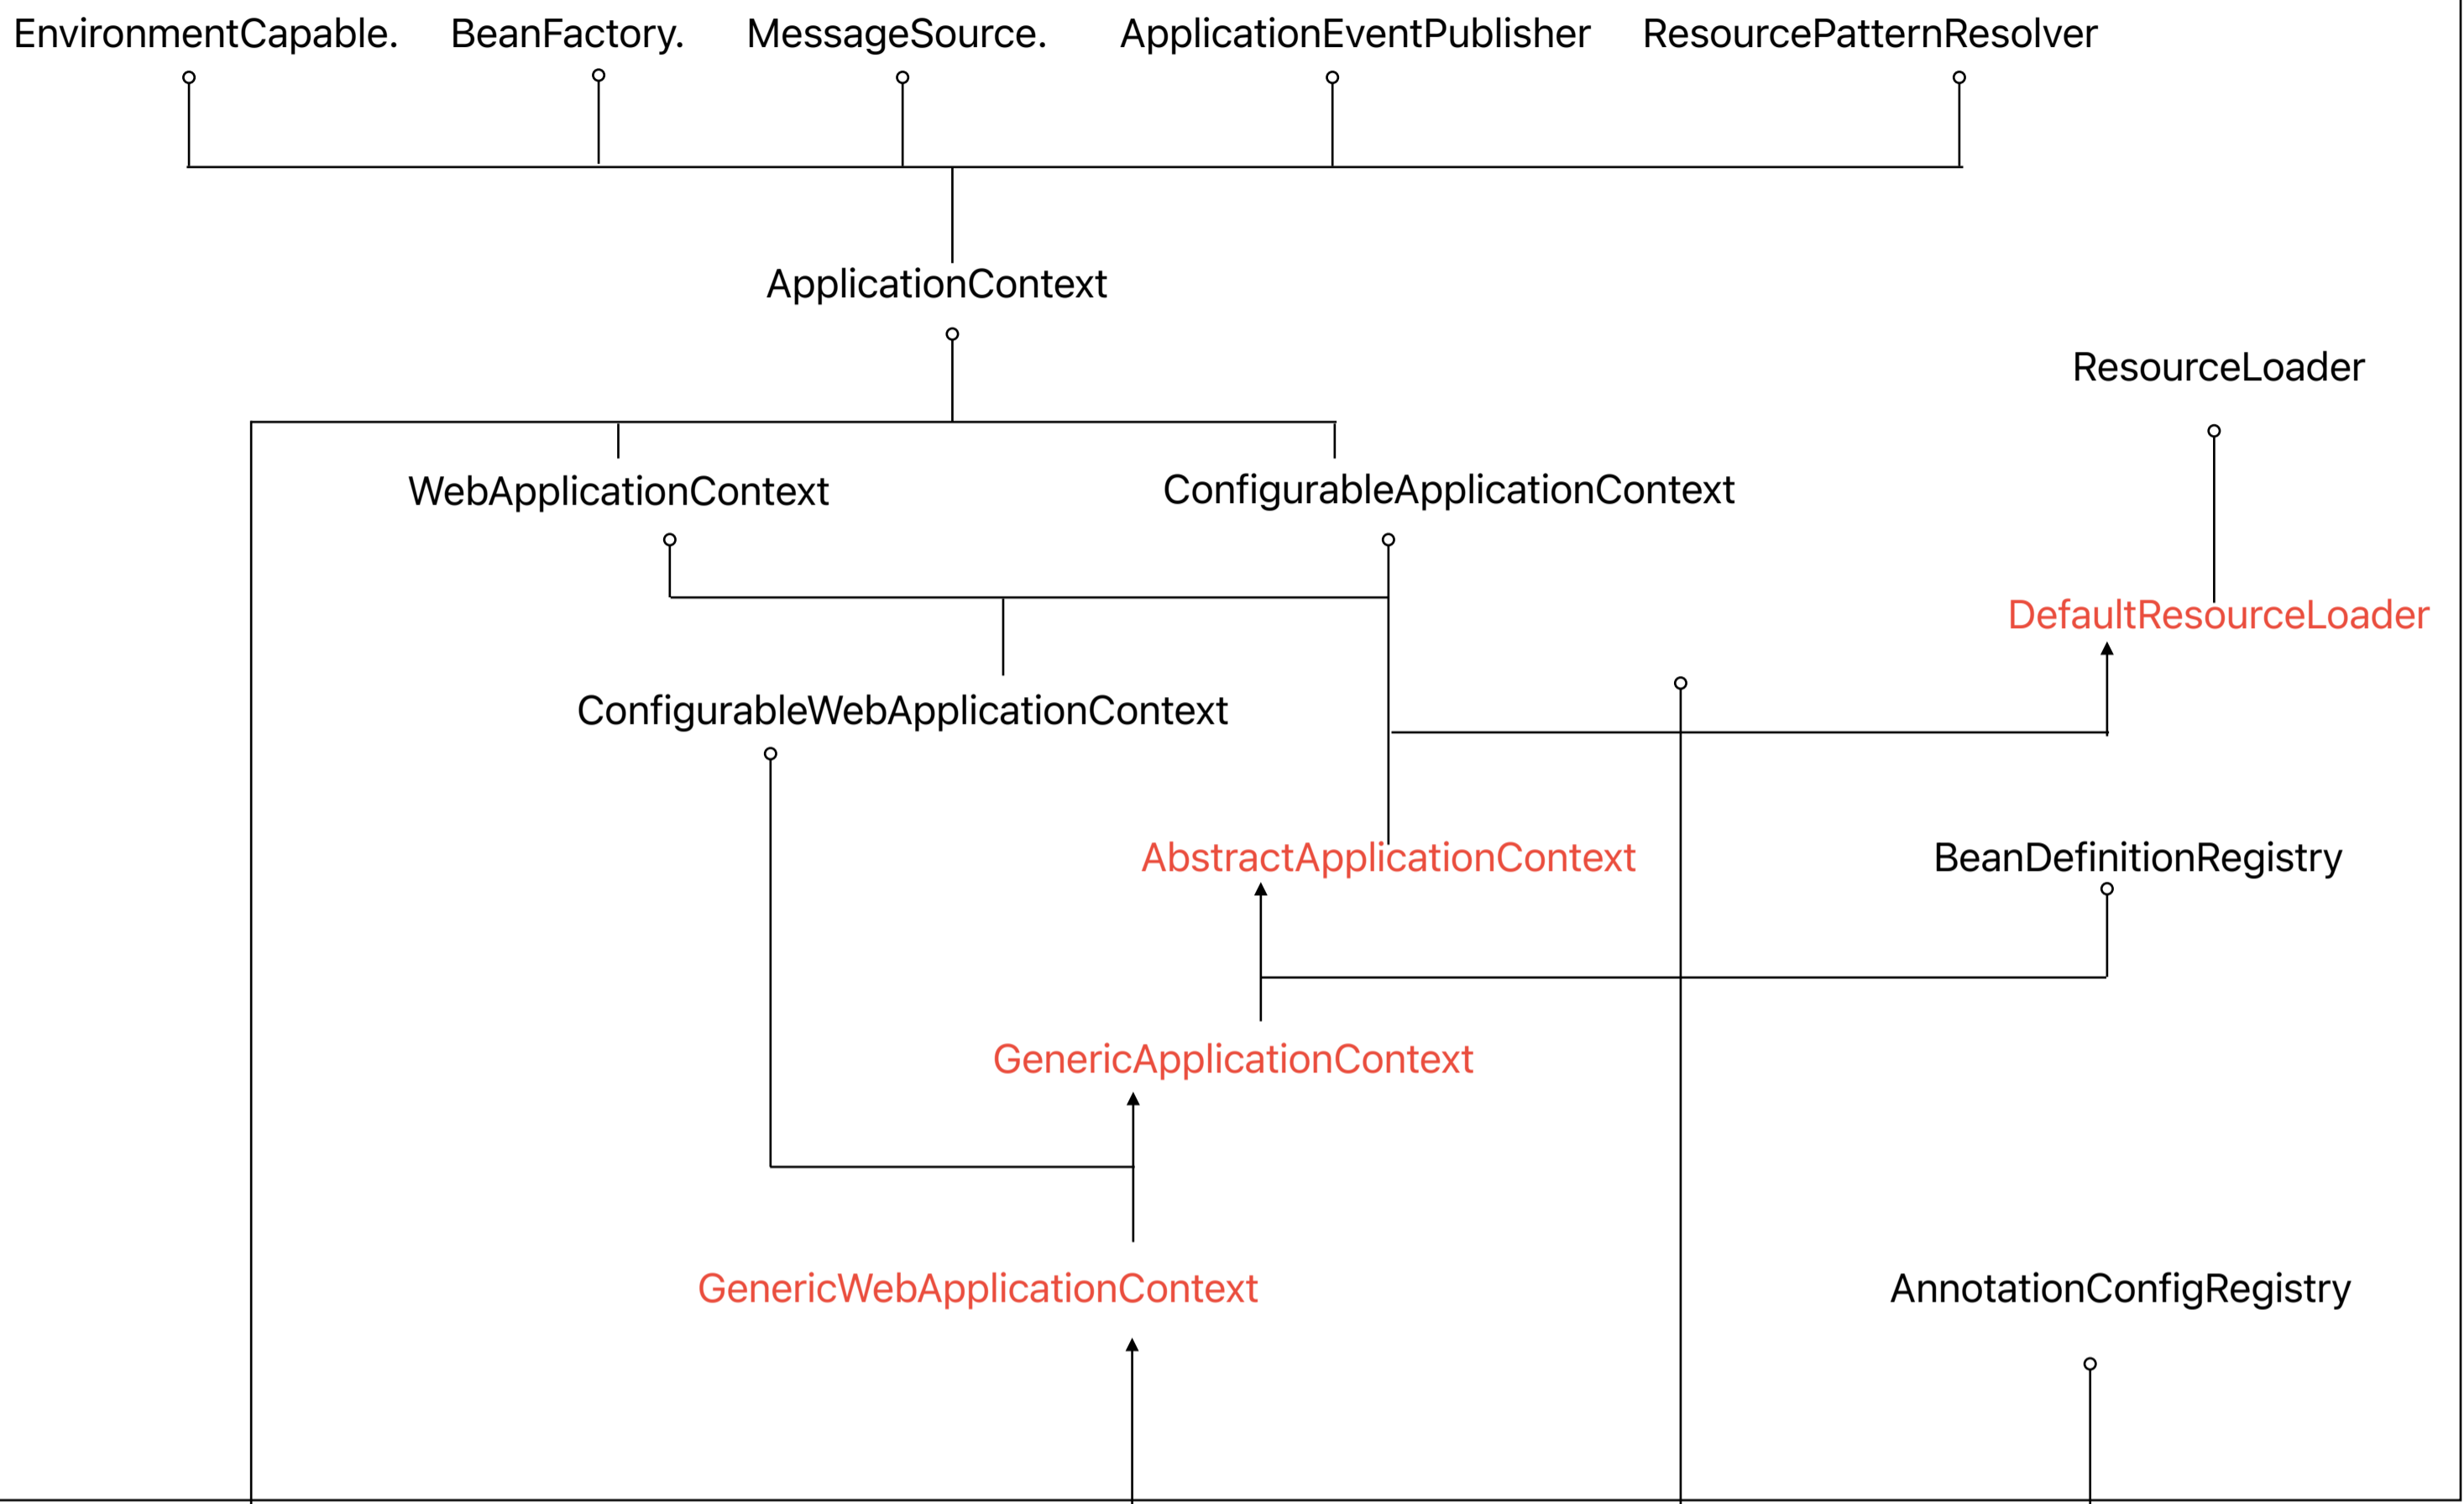

black- interface

red - class

spring framework

spring boot