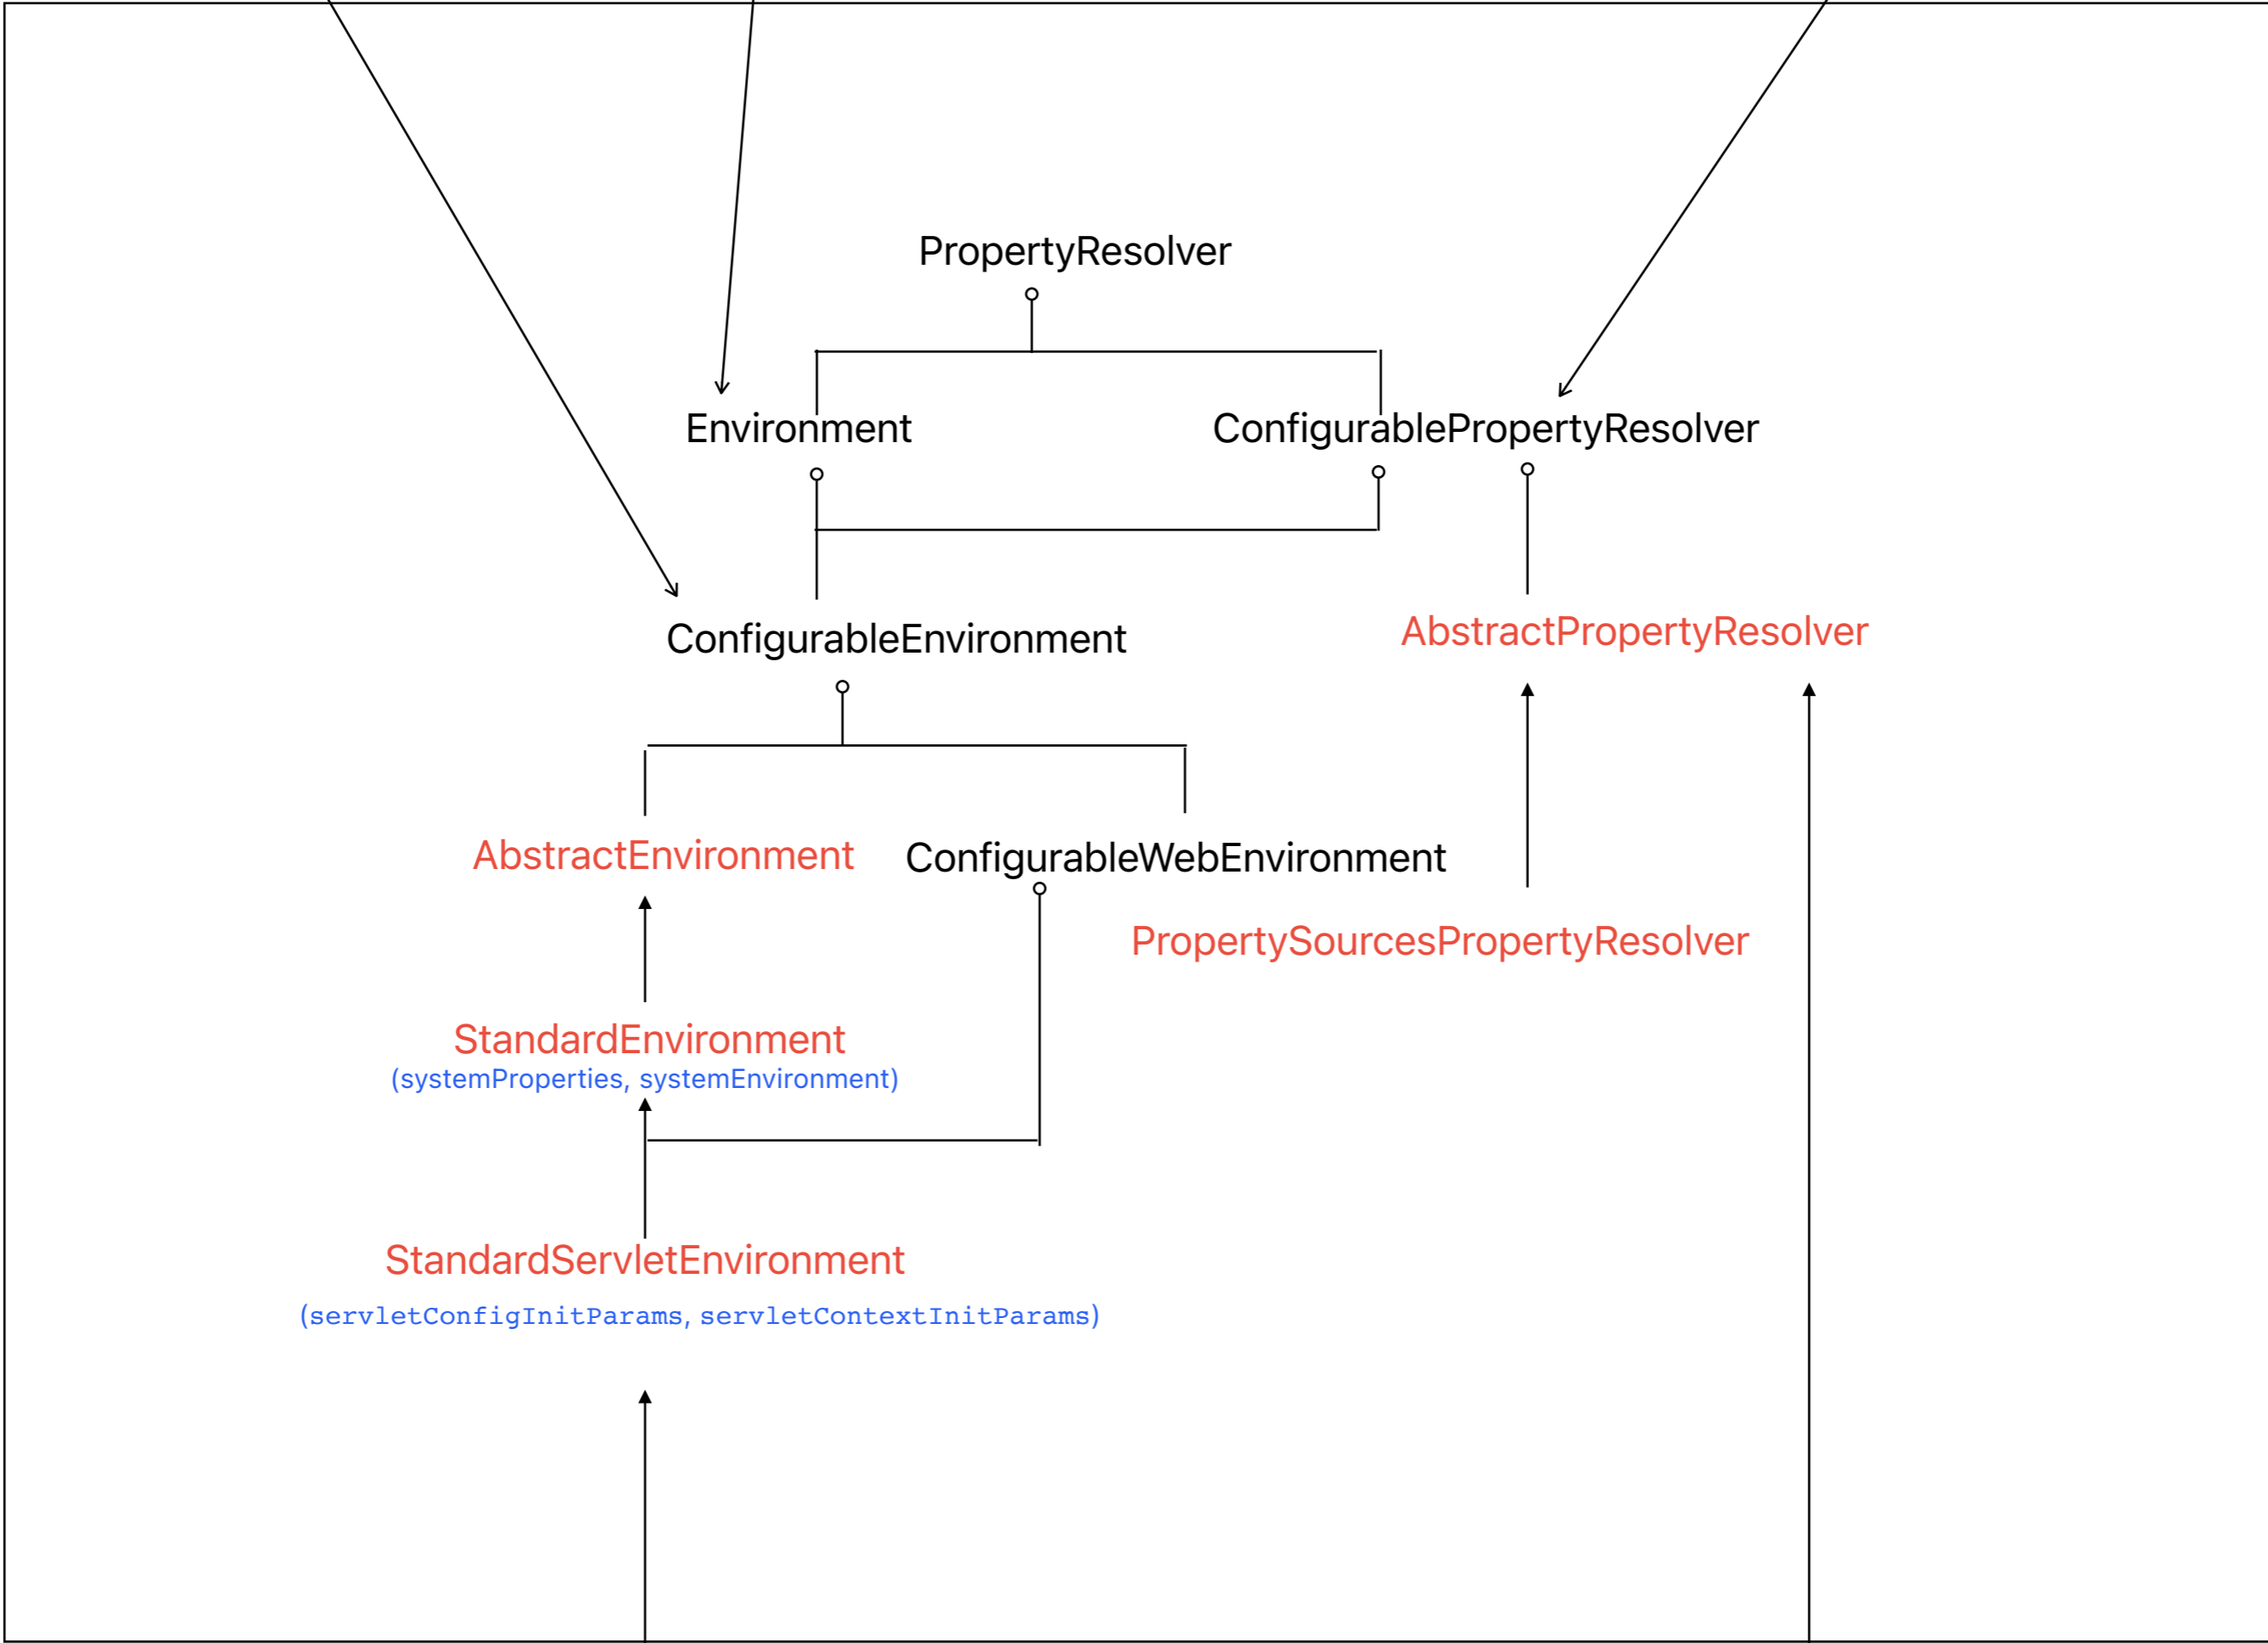

Spring framework

member

param of method

member

Spring boot

ApplicationServletEnvironment

ConfigurationPropertySourcesPropertyResolver