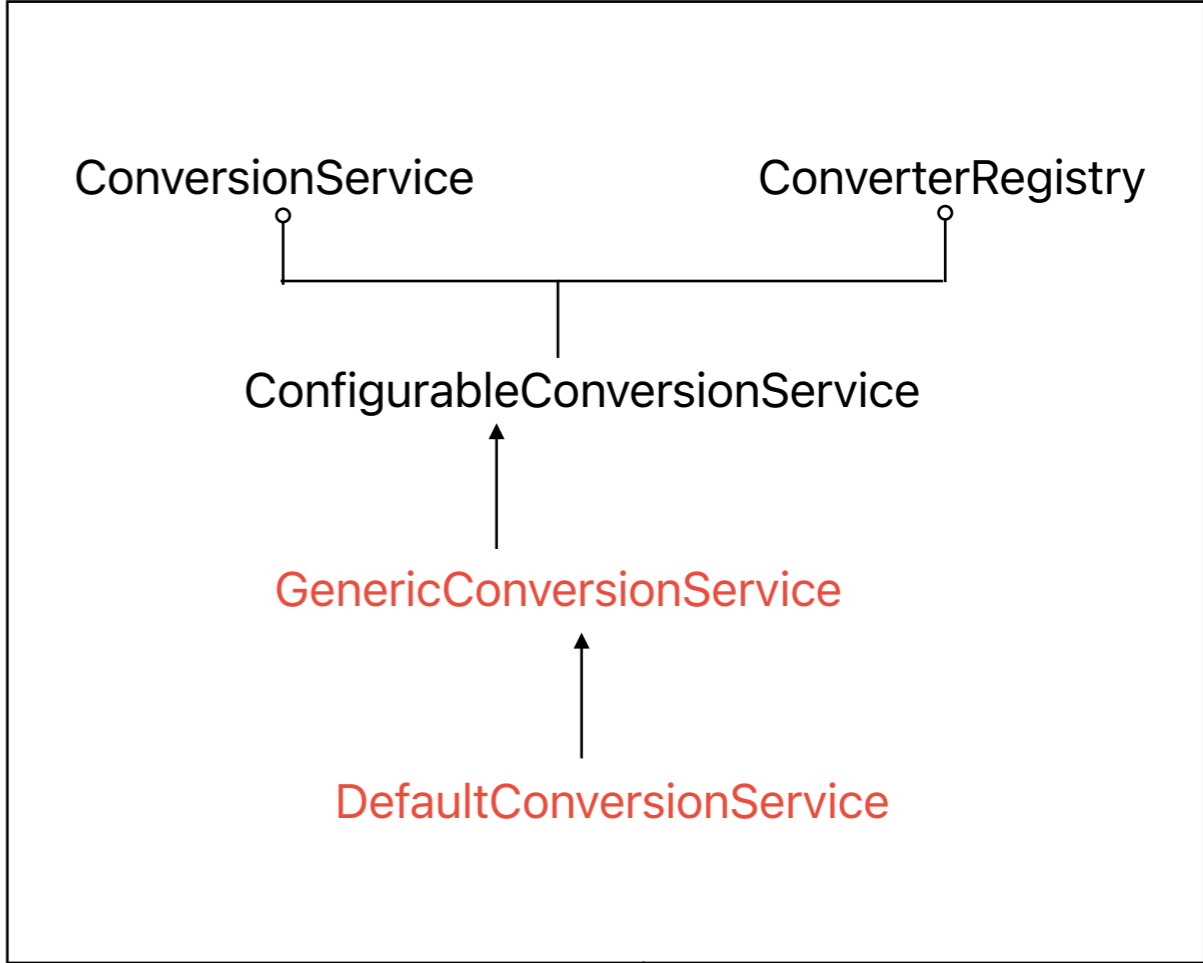

Spring framework

member

param of method

member

Spring boot

ApplicationServletEnvironment

ConfigurationPropertySourcesPropertyResolver