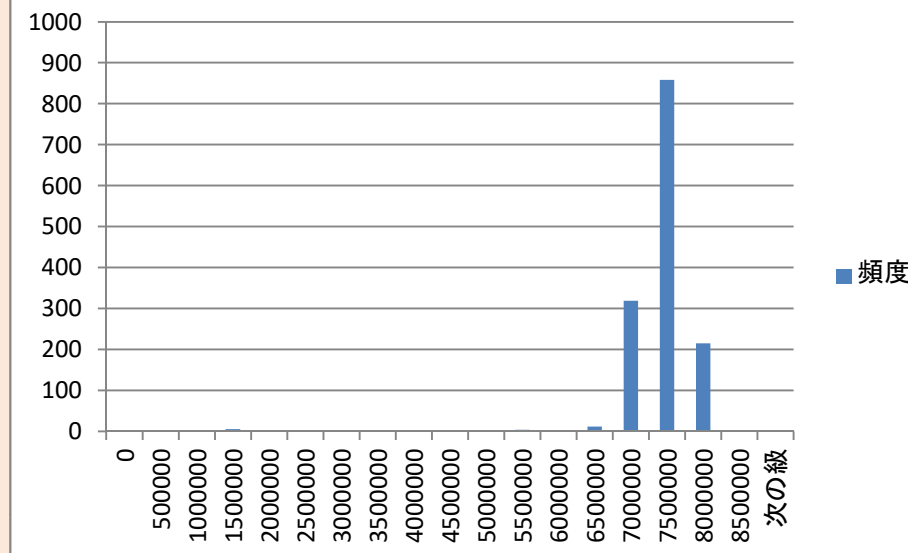

頻度20220521-035

atomca_tools ver.1.3.6
ATOM_CamV3C 4.58.0.91

```
[root@atomcam035:~]# cat /proc/net/wireless
Inter-| sta-| Quality      | Discarded packets | Missed | WE
face | tus | link level noise | nwid crypt frag retry misc | beacon | 22
wlan0: 0000 45. -65. -256 0 0 0 0 0 2223 0
p2p0: 0000 0 0 0 0 0 0 0 0 0 0
```