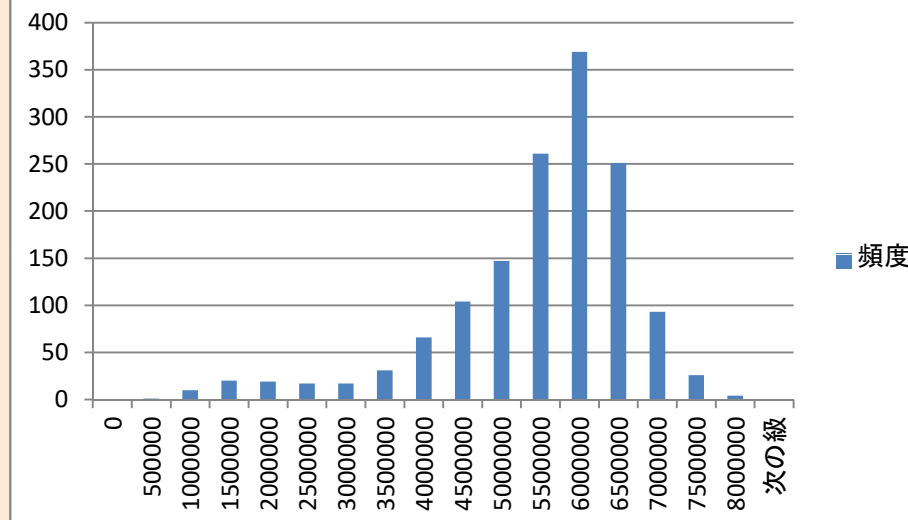

頻度20220512-035

atomca_tools ver.1.3.3
ATOM_CamV3C 4.58.0.86

データ区間	頻度
0	0
500000	3
1000000	1
1500000	6
2000000	2
2500000	2
3000000	2
3500000	0
4000000	2
4500000	3
5000000	0
5500000	4
6000000	3
6500000	12
7000000	319
7500000	858
8000000	215
8500000	0
次の級	0