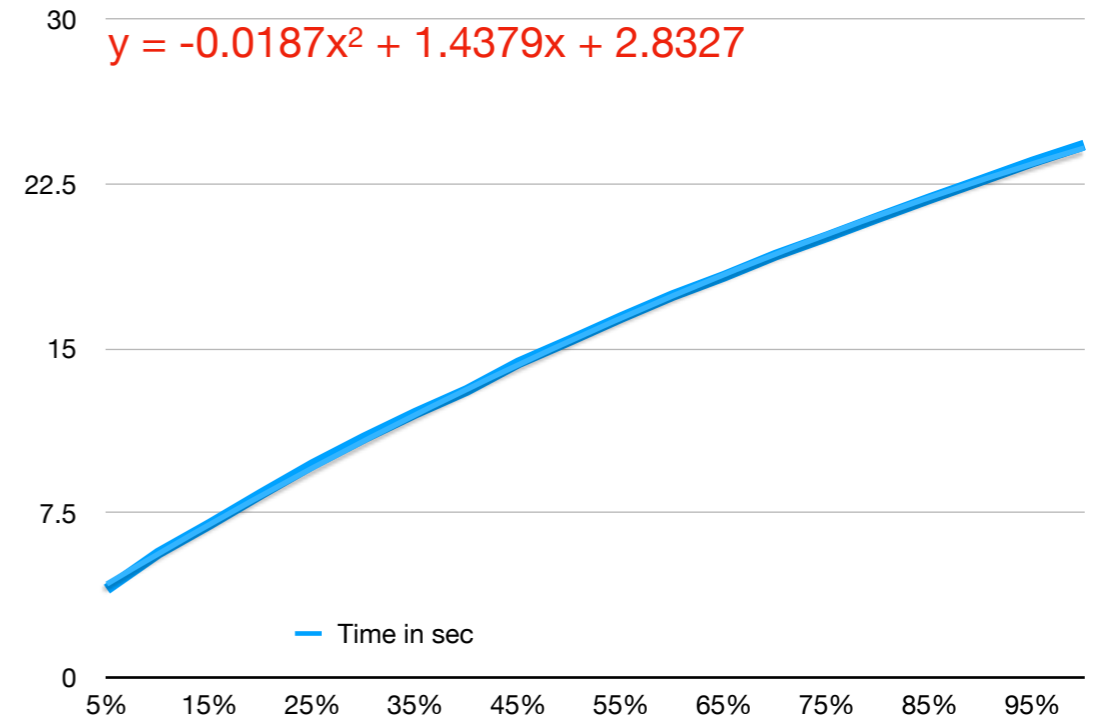

Opening

% bottom	Time in sec	Time interval in sec
0%	0	
5%	4.02	4.02
10%	5.66	1.64
15%	6.98	1.32
20%	8.36	1.38
25%	9.7	1.34
30%	10.91	1.21
35%	12.04	1.13
40%	13.08	1.04
45%	14.33	1.25
50%	15.35	1.02
55%	16.4	1.05
60%	17.4	1
65%	18.28	0.88
70%	19.24	0.96
75%	20.08	0.84
80%	20.96	0.88
85%	21.82	0.86
90%	22.65	0.83
95%	23.49	0.84
100%	24.26	0.77

Closing

% bottom	Time in sec	Time interval in sec
100%	0	
95%	0.71	0.71
90%	1.52	0.81
85%	2.23	0.71
80%	2.95	0.72
75%	3.75	0.8
70%	4.52	0.77
65%	5.47	0.95
60%	6.22	0.75
55%	7.1	0.88
50%	7.93	0.83
45%	8.9	0.97
40%	9.08	0.18
35%	10.96	1.88
30%	11.94	0.98
25%	13.06	1.12
20%	14.17	1.11
15%	15.48	1.31
10%	16.55	1.07
5%	18.04	1.49
0%	21.84	3.8

Opening