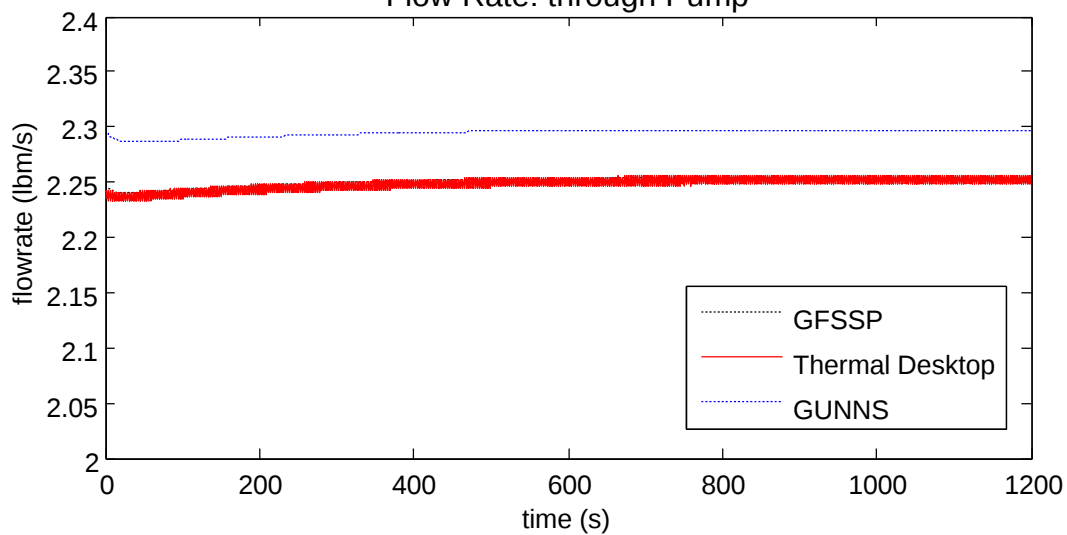

Temperature: Oxygen Tank

Temperature: Orion

Temperature: Station

Flow Rate: through Pump

Flow Rate: back from Station

Flow Rate: from Oxygen Tank