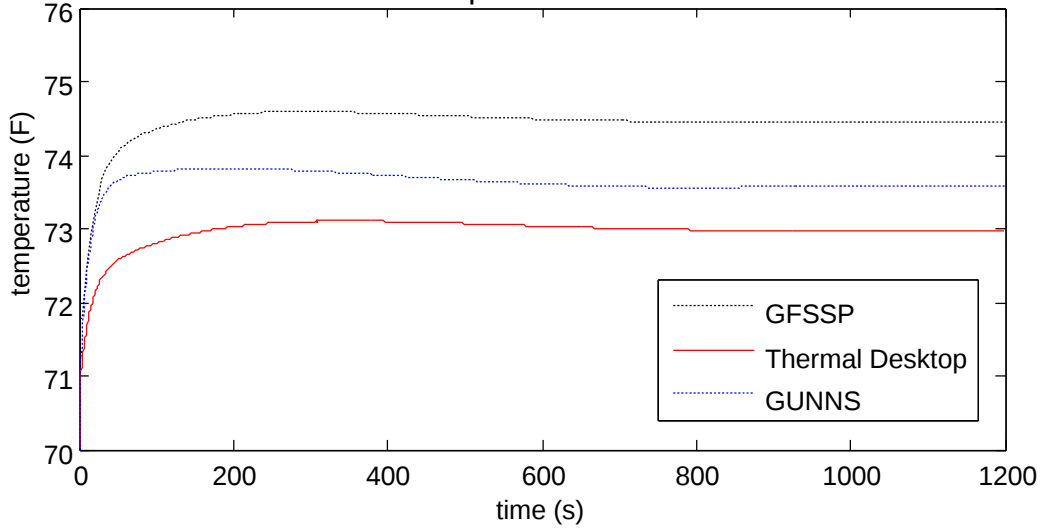

Temperature: Oxygen Tank

Temperature: Orion

Temperature: Station

Flow Rate: through Pump

Flow Rate: back from Station

Flow Rate: from Oxygen Tank