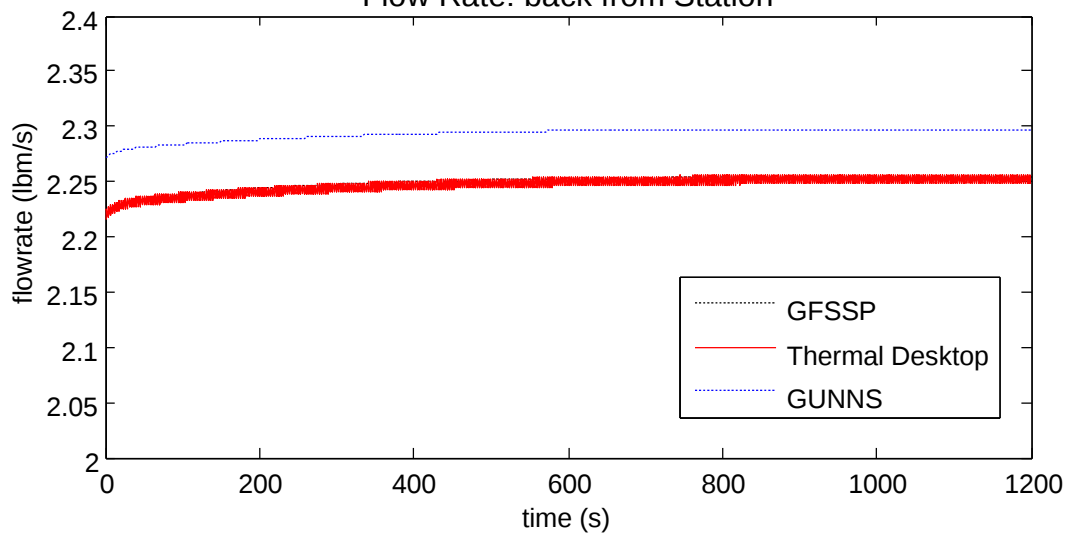

Temperature: Oxygen Tank

Temperature: Orion

Temperature: Station

Flow Rate: through Pump

Flow Rate: back from Station

Flow Rate: from Oxygen Tank