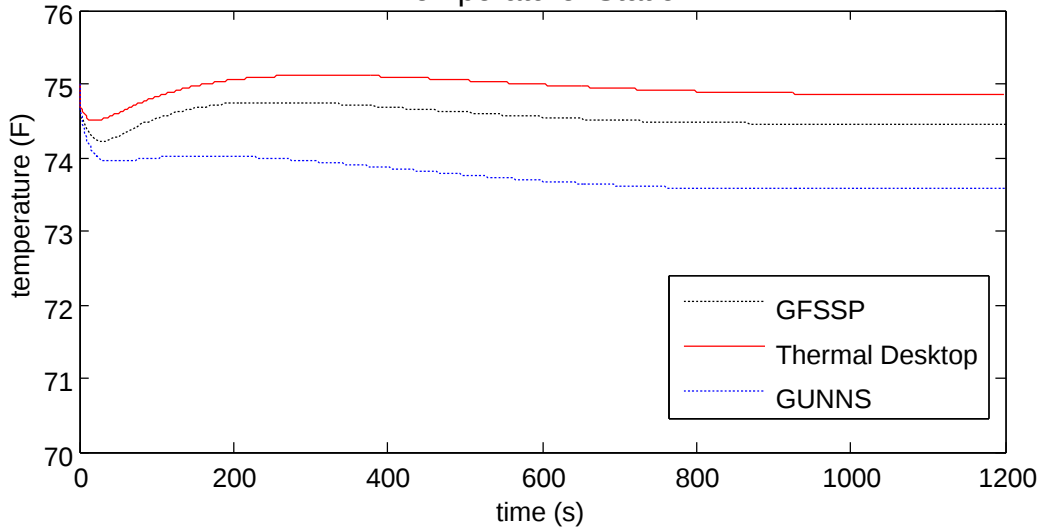

Temperature: Oxygen Tank

Temperature: Orion

Temperature: Station

Flow Rate: through Pump

Flow Rate: back from Station

Flow Rate: from Oxygen Tank