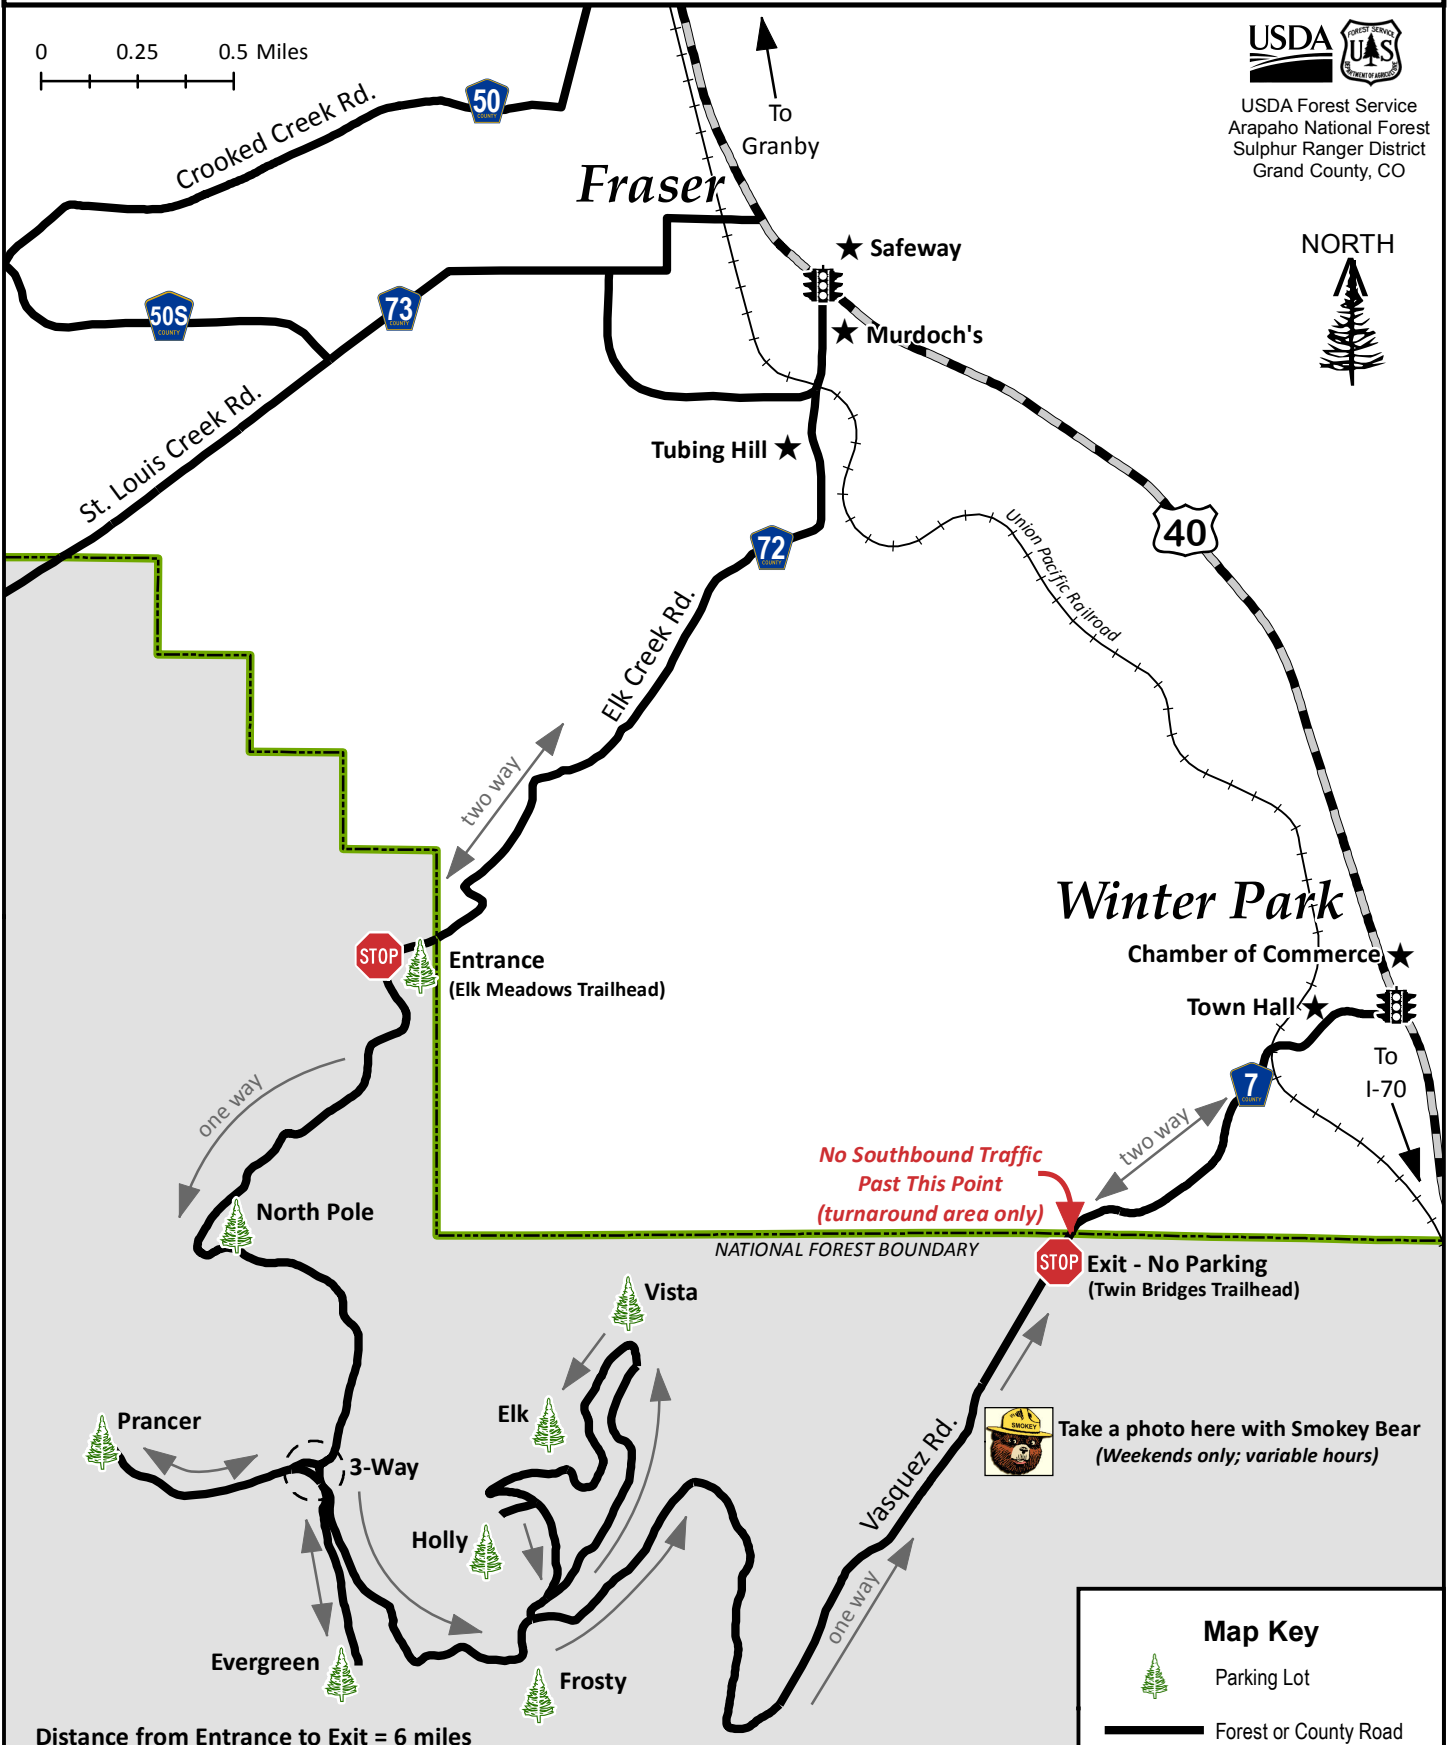

Elk Creek Christmas Tree Cutting Area

Arapaho National Forest - Sulphur Ranger District

USDA Forest Service
Arapaho National Forest
Sulphur Ranger District
Grand County, CO

Distance from Entrance to Exit = 6 miles

Map Key

- Parking Lot
- Forest or County Road
- Arapaho National Forest