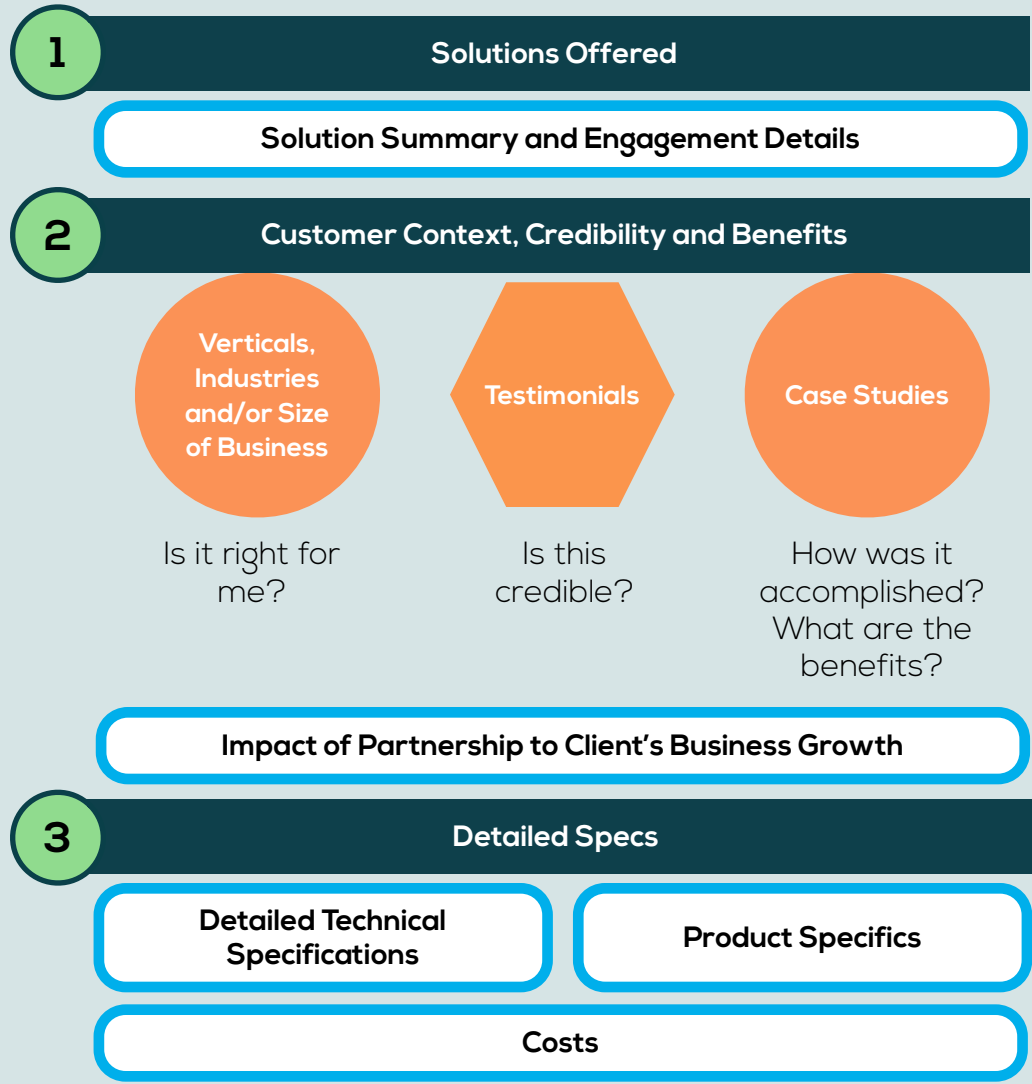

Seeks application solutions for small-to-large-scale enterprise businesses that have multiple technologies that must work together seamlessly. Seeks complete understanding of all aspects of the project and demands full accountability from all partners and stakeholders within a given project.

Site Architecture

Primary

- Solution summary
- Context and credibility
- Detailed specifications and technical details

- Descriptions and solution alignment
- Diagrams
- Business impact recommendations

- Company information
- Company story and brand alignment
- Leadership Expertise
- Partner alignment and opportunities

- Support information and policies
- Data center and infrastructure
- SLAs

Meant for Arthur and Prima

Meant for Arthur and Prima

Secondary

Solution Wireframes

Framework for Providing Base Information for Evaluating a Solution Provider

Product Wireframes

Framework for Providing Base Information for Evaluating a Solution Provider

1 Product Summary

Product Summary and Engagement Details

2 Credibility and Benefits

Is this credible?

How was it accomplished?
What are the benefits?