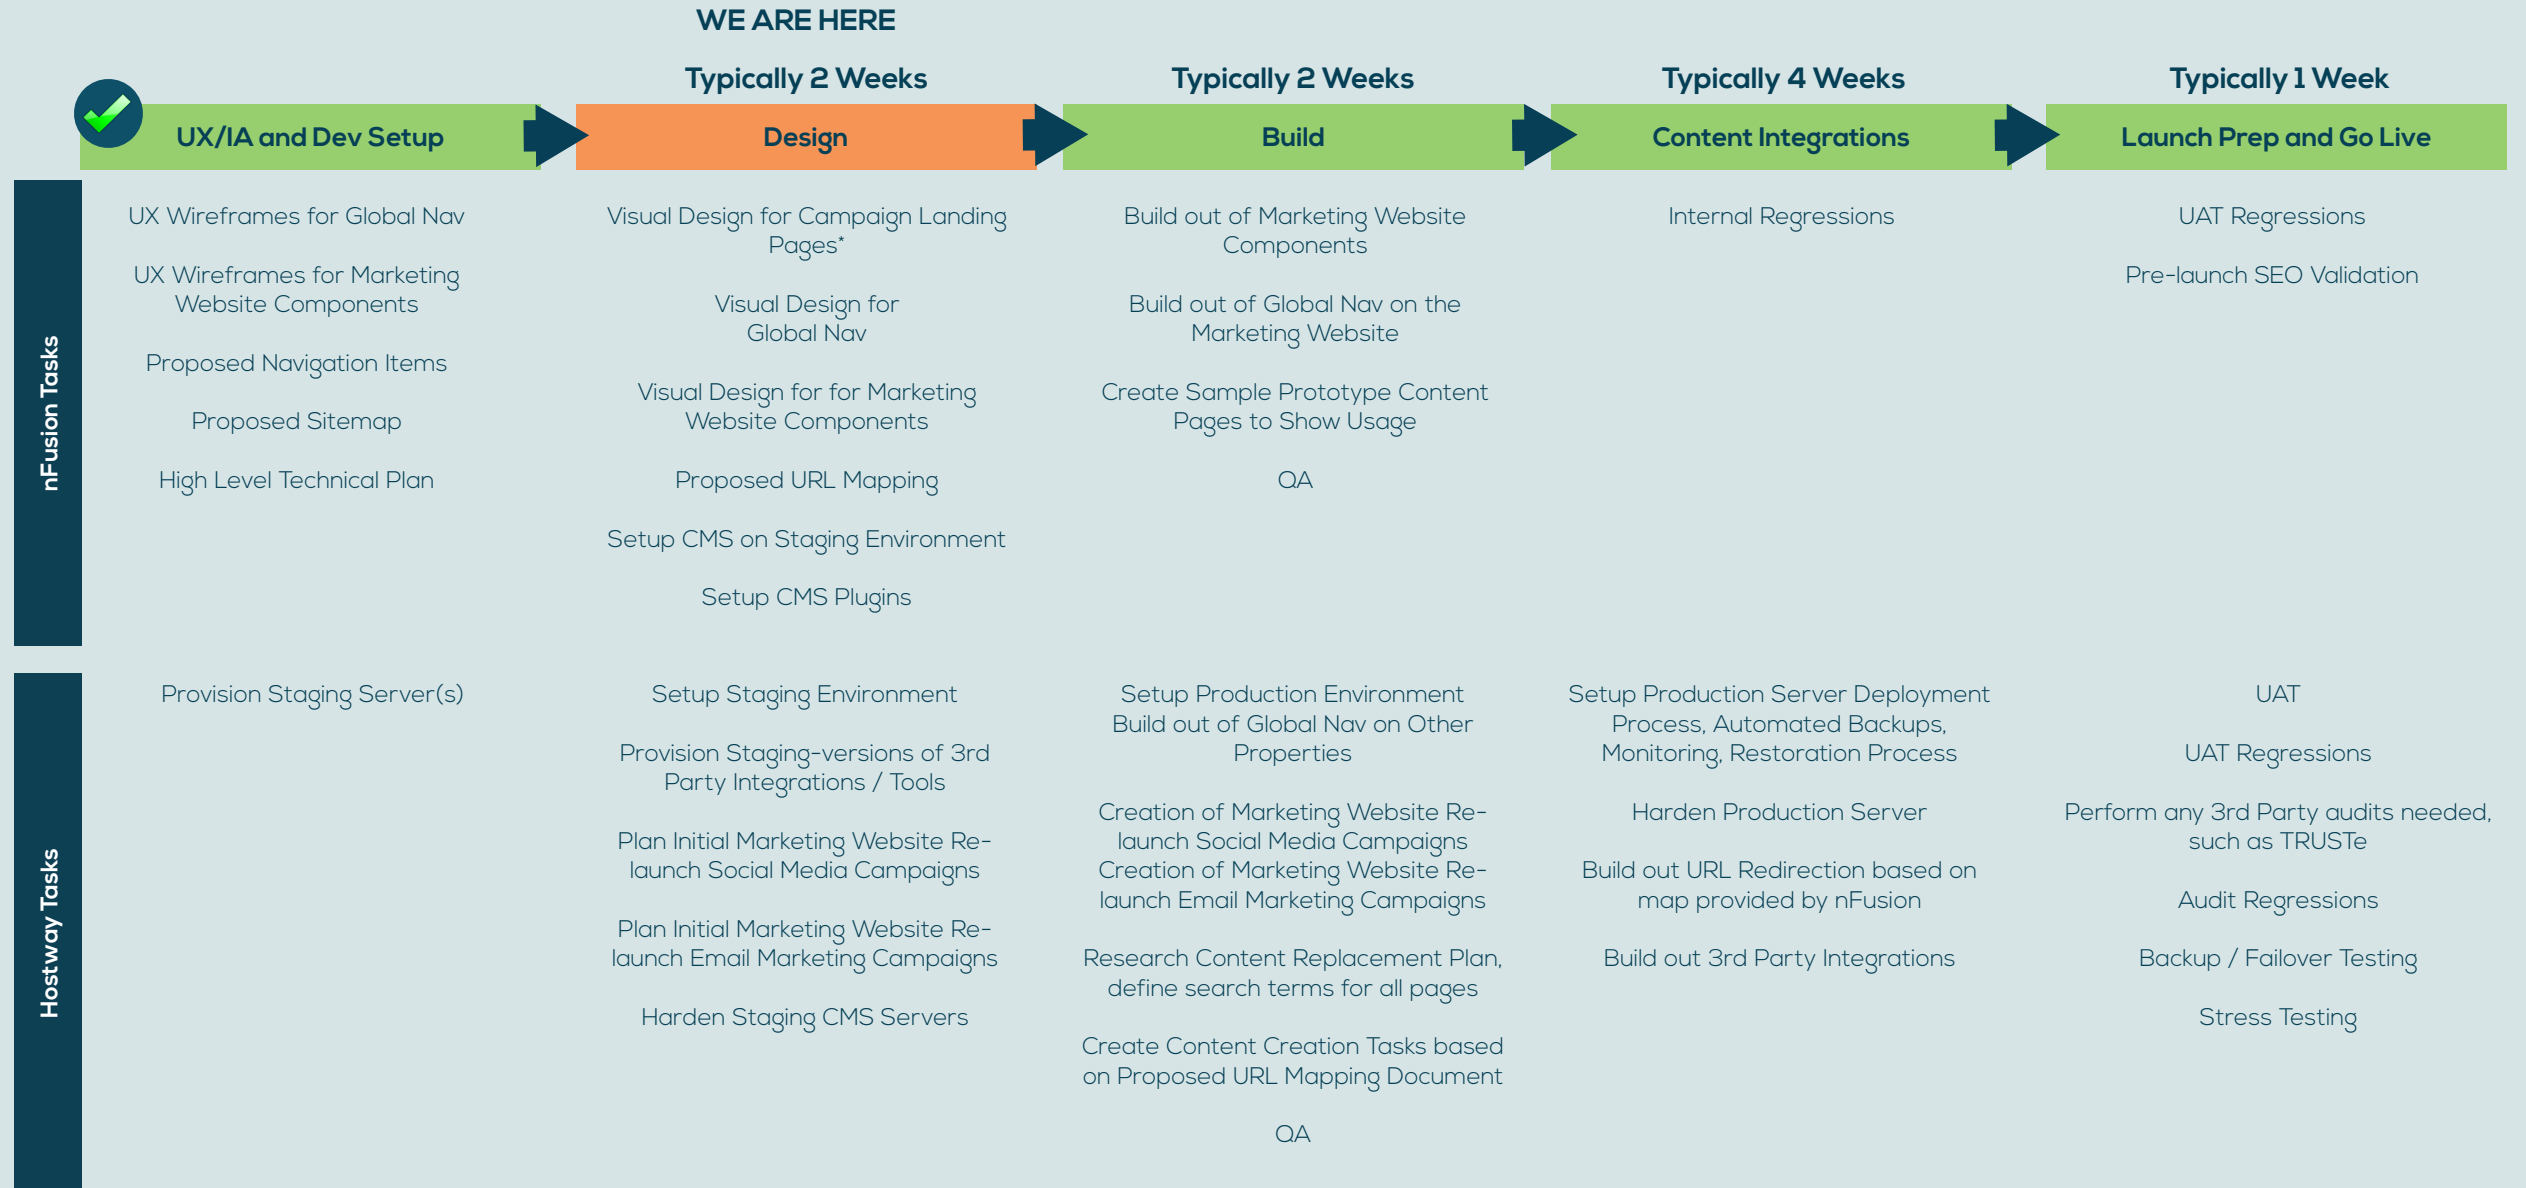

nFUSION

Project Summary

Hostway Services, Inc.

March, 2016

Build Phase Tasks

Personas

Experience Strategy Audience Profiles

THE ARCHITECT

Seeks application solutions for small-to-large-scale enterprise businesses that have multiple technologies that must work together seamlessly. Seeks complete understanding of all aspects of the project and demands full accountability from all partners and stakeholders within a given project.

ROLES: CIO, CSO, IT Manager, Product Manager

MINDSET: Expert

APPROACH: Meticulous, process oriented

LOOKING FOR: The right answers to questions

BIGGEST FEAR: Critical failure

OVERALL ATTITUDE: Prove me wrong

Site Architecture

Primary

- Solution summary
- Context and credibility
- Detailed specifications and technical details

- Descriptions and solution alignment
- Diagrams
- Business impact recommendations

- Company information
- Company story and brand alignment
- Leadership Expertise
- Partner alignment and opportunities