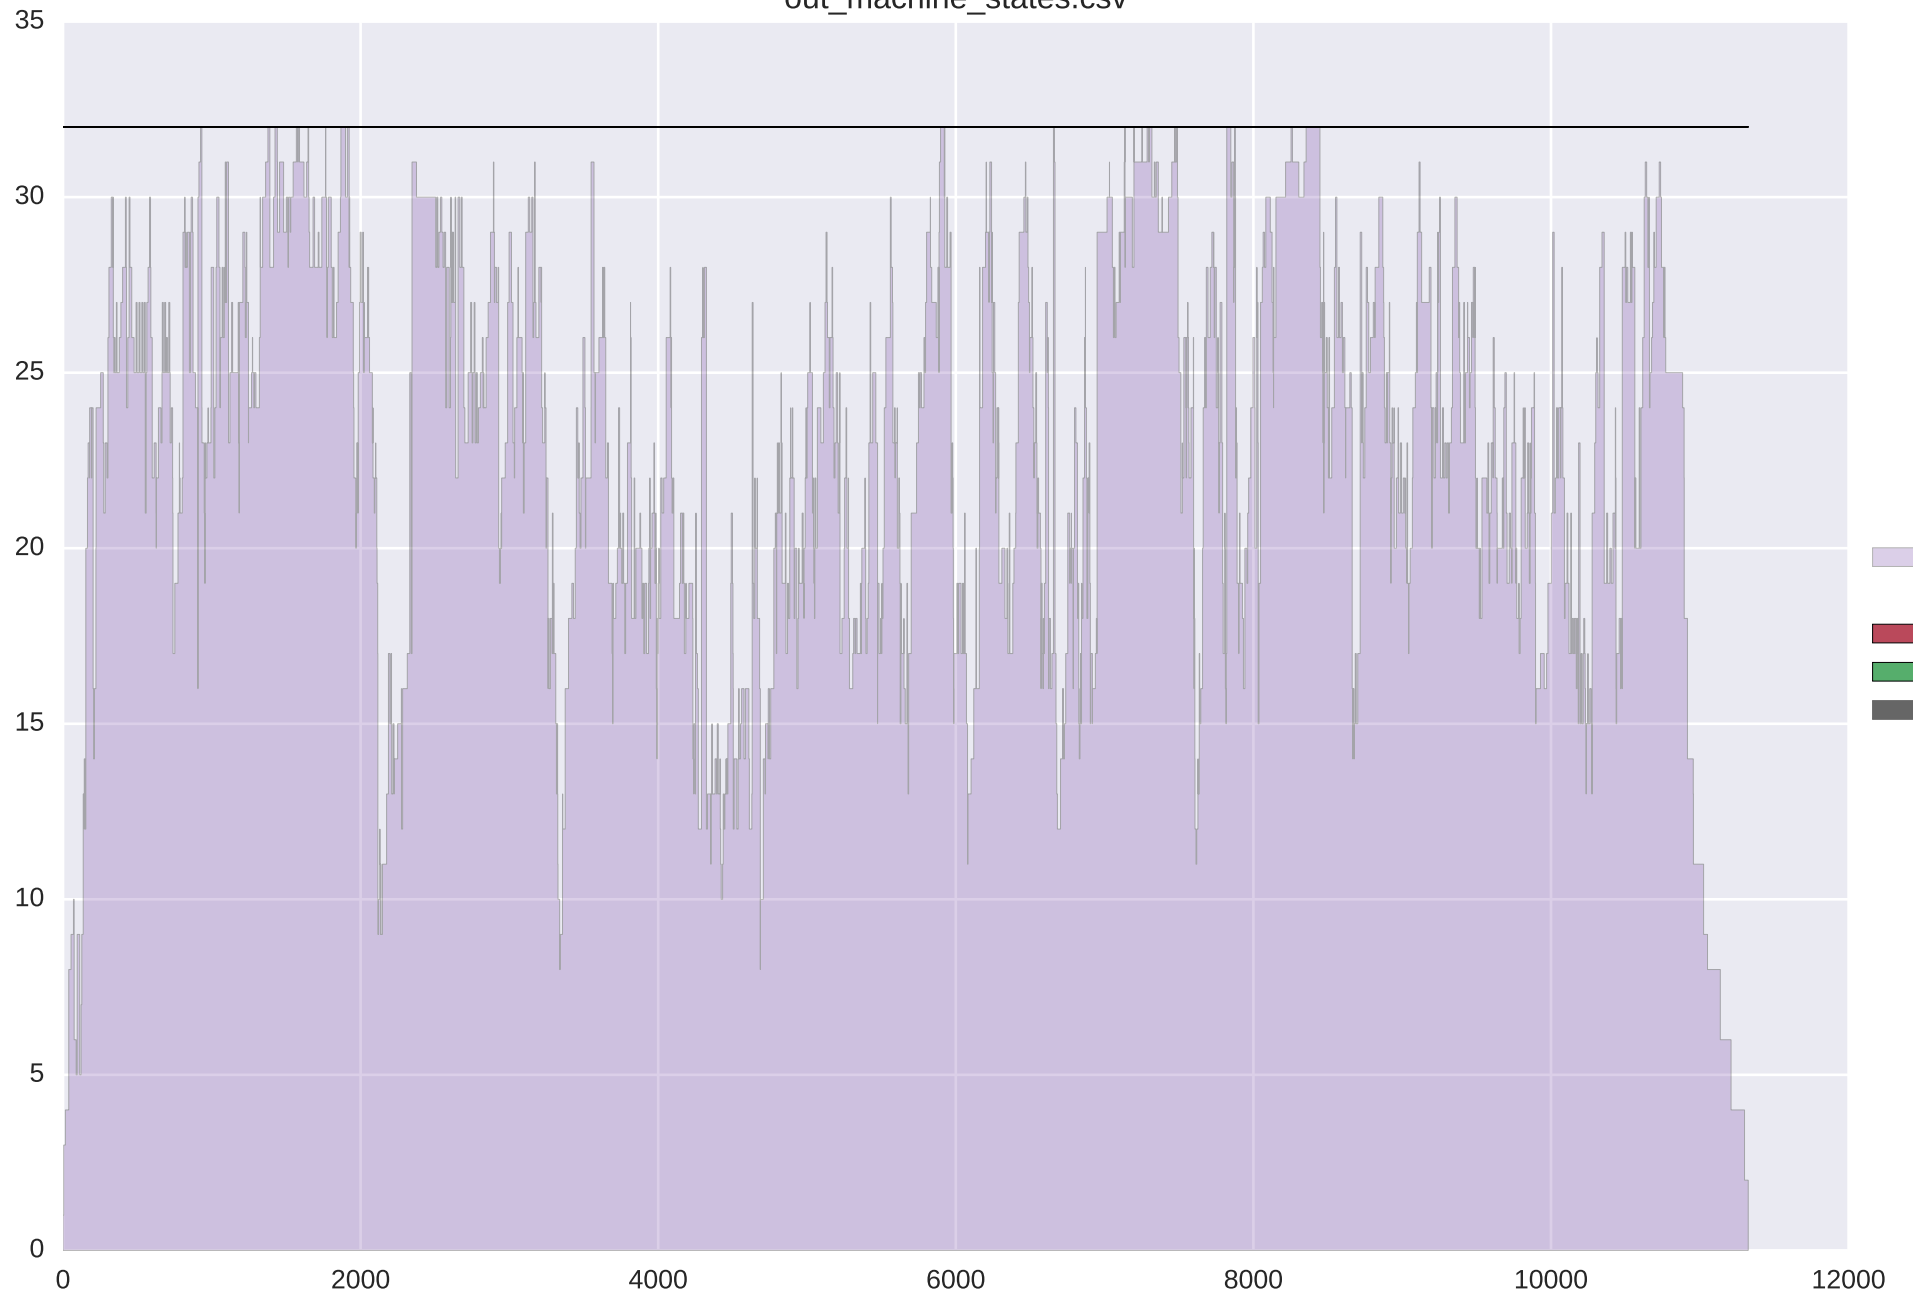

out_machine_states.csv

- nb_computing
- nb_idle
- nb_switching
- nb_switching
- nb_sleeping