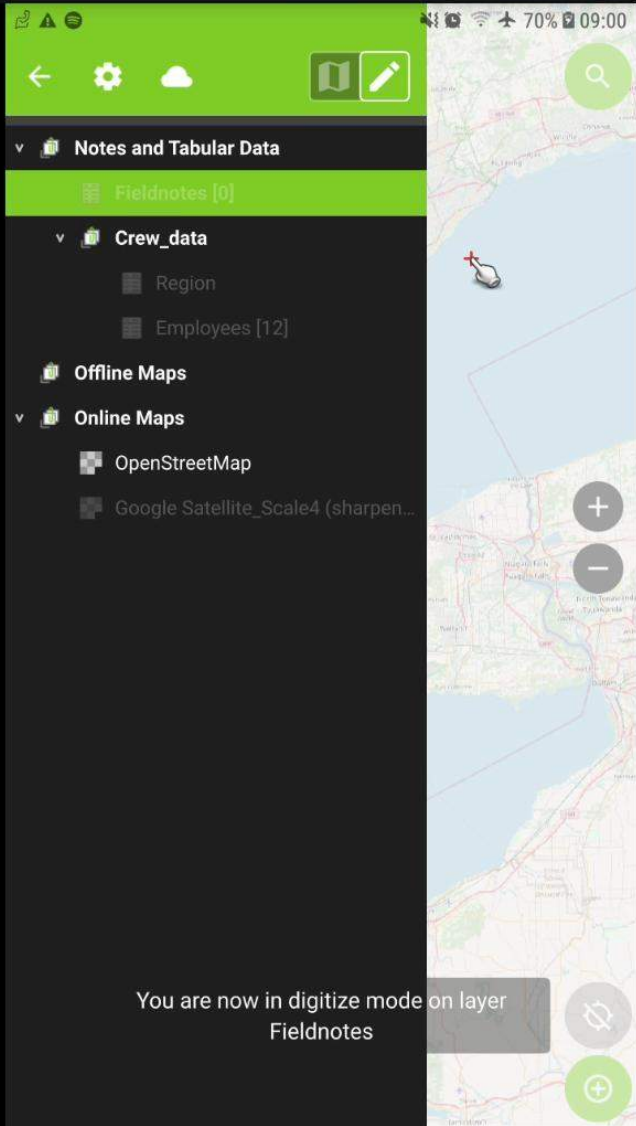

- ←
- ⚙️
- ☁️
- 🏠
- ✎️

▼ 📁 Notes and Tabular Data

📄 Fieldnotes [0]

▼ 📁 Crew_data

- 📄 Region
- 📄 Employees [12]

📄 Offline Maps

▼ 📁 Online Maps

- 📄 OpenStreetMap
- 📄 Google Satellite_Scale4 (sharpen...)

You are now in digitize mode on layer
Fieldnotes