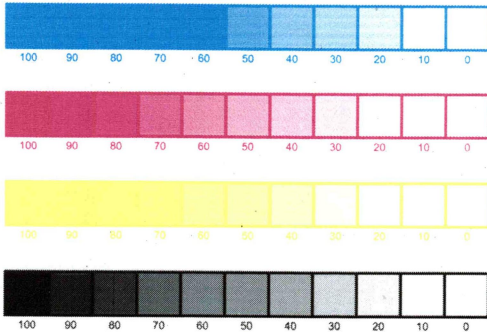

Color Printer Test Page

1. Color Intensities Graph

2. Ascending Text Block Sizes

Text Size 10
 Text Size 12
 Text Size 14
 Text Size 16
 Text Size 18
 Text Size 20
 Text Size 24
 Text Size 28

Text Size 28
 Text Size 24
 Text Size 20
 Text Size 18
 Text Size 16
 Text Size 14
 Text Size 12
 Text Size 10

3. Text Block

ABCDEFGHIJKLM
 NOPQRSTUVWXYZ
 abcdefghijklmno
 pqrstuvwxyz

4. Rainbow Bars

5. Radial Color Gradients

6. Alignment Wheels

Document Splitter

ADAR-NEXTDOC

ADAR-NEXTDOC

Color Printer Test Page

1. Color Intensities Graph

2. Ascending Text Block Sizes

Text Size 10
 Text Size 12
 Text Size 14
 Text Size 16
 Text Size 18
 Text Size 20
 Text Size 24
 Text Size 28

Text Size 28
 Text Size 24
 Text Size 20
 Text Size 18
 Text Size 18
 Text Size 16
 Text Size 14
 Text Size 12
 Text Size 10

3. Text Block

ABCDEFGHIJKLM
 NOPQRSTUVWXYZ
 abcdefghijklmno
 pqrstuvwxyz

4. Rainbow Bars

5. Radial Color Gradients

6. Alignment Wheels