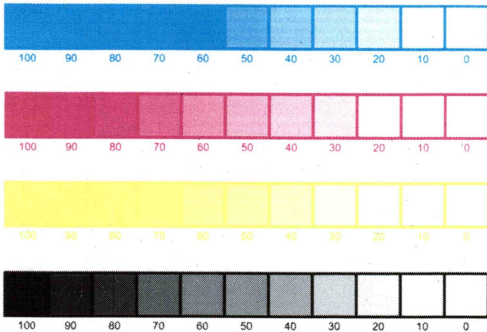

Color Printer Test Page

1. Color Intensities Graph

2. Ascending Text Block Sizes

Text Size 10
 Text Size 12
 Text Size 14
 Text Size 16
 Text Size 18
 Text Size 20
 Text Size 24
 Text Size 28

Text Size 28
 Text Size 24
 Text Size 20
 Text Size 18
 Text Size 16
 Text Size 14
 Text Size 12
 Text Size 10

3. Text Block

ABCDEFGHIJKLM
 NOPQRSTUVWXYZ
 abcdefghijklmno
 pqrstuvwxyz

4. Rainbow Bars

5. Radial Color Gradients

6. Alignment Wheels

Document Splitter

ADAR-NEXTDOC

ADAR-NEXTDOC

Color Printer Test Page

1. Color Intensities Graph

2. Ascending Text Block Sizes

Text Size 10
 Text Size 12
 Text Size 14
 Text Size 16
 Text Size 18
 Text Size 20
 Text Size 24
 Text Size 28

Text Size 28
 Text Size 24
 Text Size 20
 Text Size 18
 Text Size 18
 Text Size 16
 Text Size 14
 Text Size 12
 Text Size 10

3. Text Block

ABCDEFGHIJKLM
 NOPQRSTUVWXYZ
 abcdefghijklmno
 pqrstuvwxyz

4. Rainbow Bars

5. Radial Color Gradients

6. Alignment Wheels