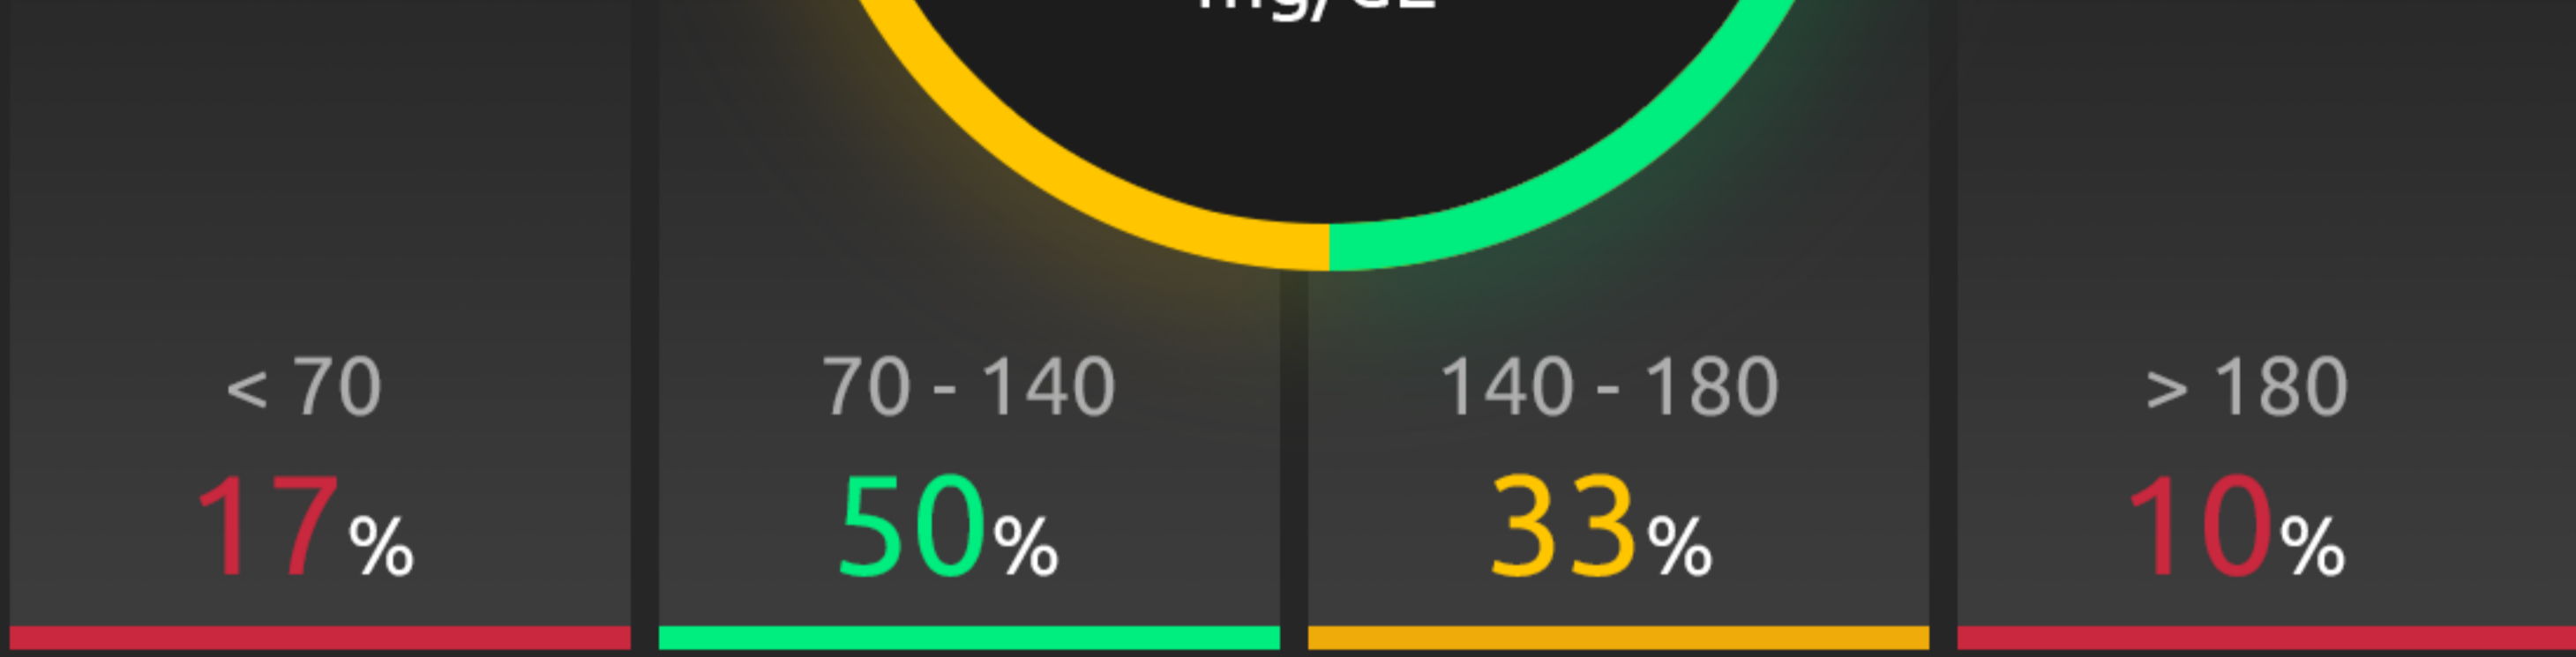

# 122

mg/dL

Act. ins.  
0,40U

3 minutes ago

- Ven. 20:45:06: SGV 122 at 20:50:06 Pump: +53sec
- Ven. 20:43:06: Next poll due at 20:45:06
- Ven. 20:42:54: Connection to Contour Next Link
- Ven. 20:40:16: ⚠️ Could not communication with the pump. Is it nearby?.
- Ven. 20:39:06: Next poll due at 20:45:54

Act. ins.  
0,40U

3 minutes ago

Average of the last 24h

- Ven. 20:45:06: SGV 122 at 20:50:06 Pump: +53sec
- Ven. 20:43:06: Next poll due at 20:45:06
- Ven. 20:42:54: Connection to Contour Next Link
- Ven. 20:40:16: ⚠️ Could not communication with the pump. Is it nearby?.
- Ven. 20:39:06: Next poll due at 20:45:54