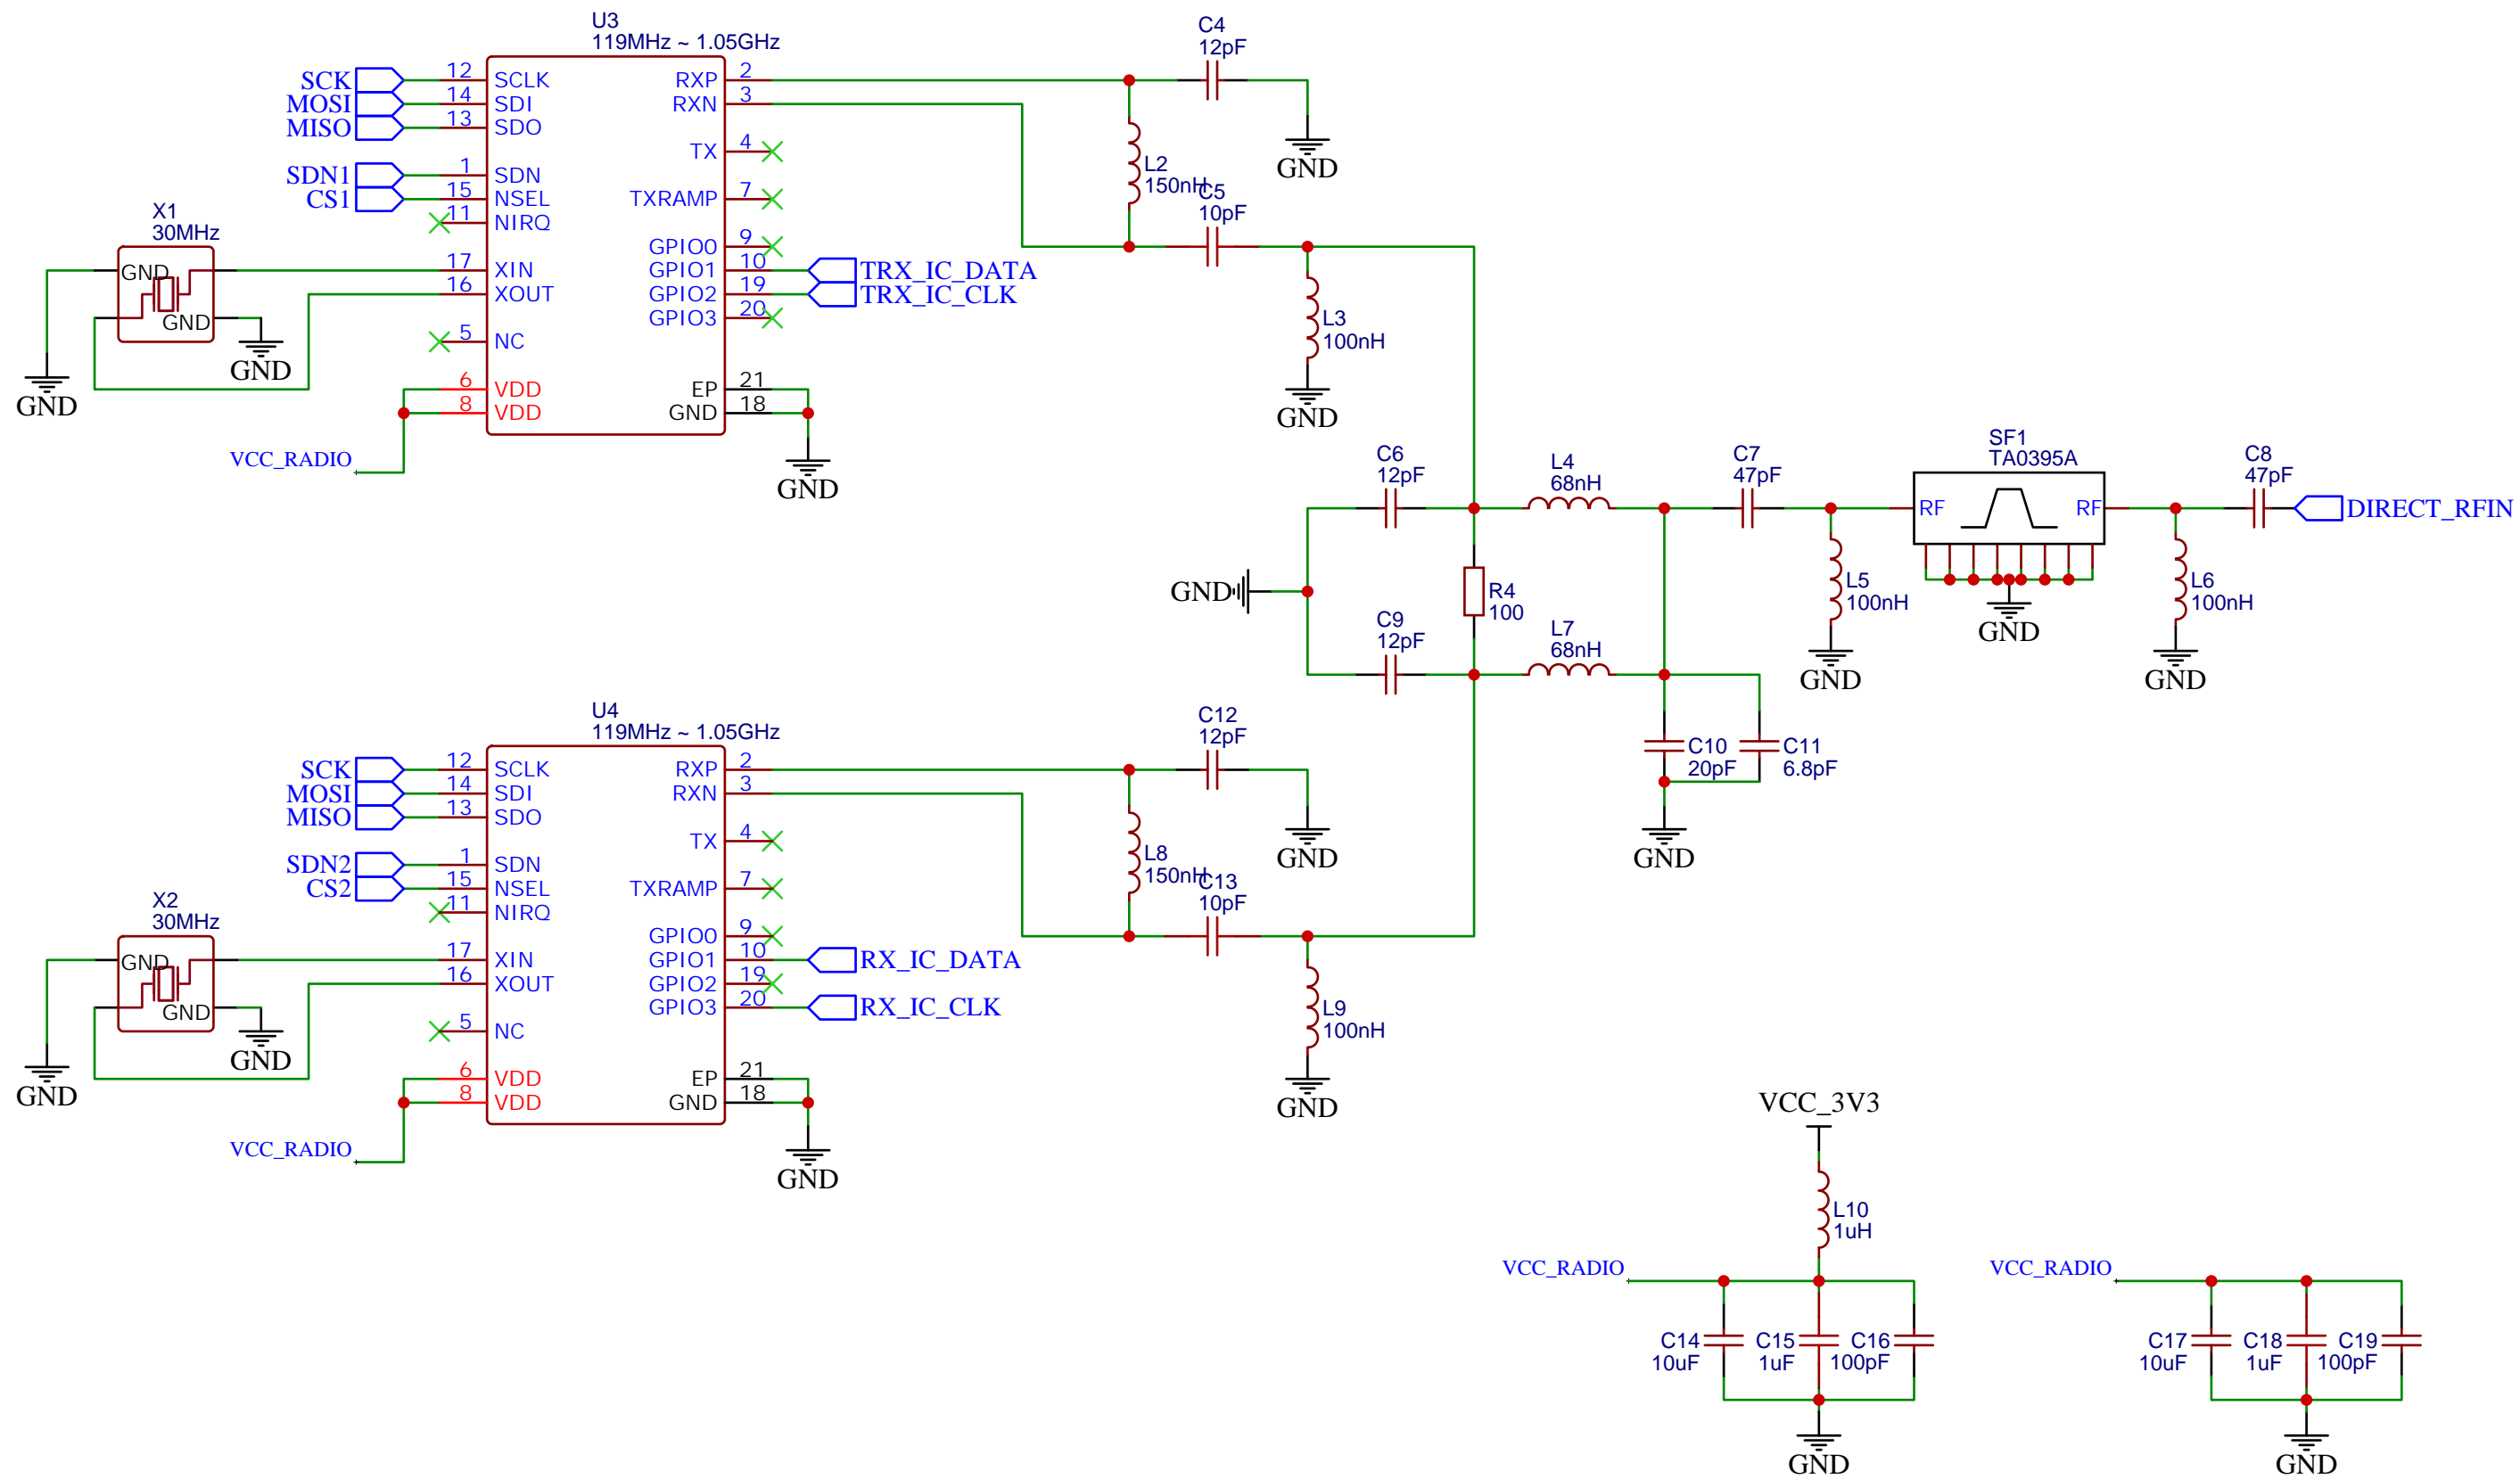

TITLE: Sheet_1		REV: 1.0
嘉立创EDA	Company: Your Company	Sheet: 1/1
	Date: 2023-01-26	Drawn By: handikosdl

TITLE: Sheet_1		REV: 1.0
	Company: Your Company	Sheet: 1/1
	Date: 2023-01-26	Drawn By: handikosdl

TITLE: Sheet_1		REV: 1.0
Company: Your Company		Sheet: 1/1
Date: 2023-01-26		Drawn By: handikosdl

TITLE: Sheet_1		REV: 1.0
Company: Your Company		Sheet: 1/1
Date: 2023-01-26		Drawn By: handikosdl

TITLE: Sheet_1		REV: 1.0
嘉立创EDA	Company: Your Company	Sheet: 1/1
	Date: 2023-01-26	Drawn By: handikosdl

TITLE: Sheet_1		REV: 1.0
嘉立创EDA	Company: Your Company	Sheet: 1/1
	Date: 2023-01-26	Drawn By: handikosdl