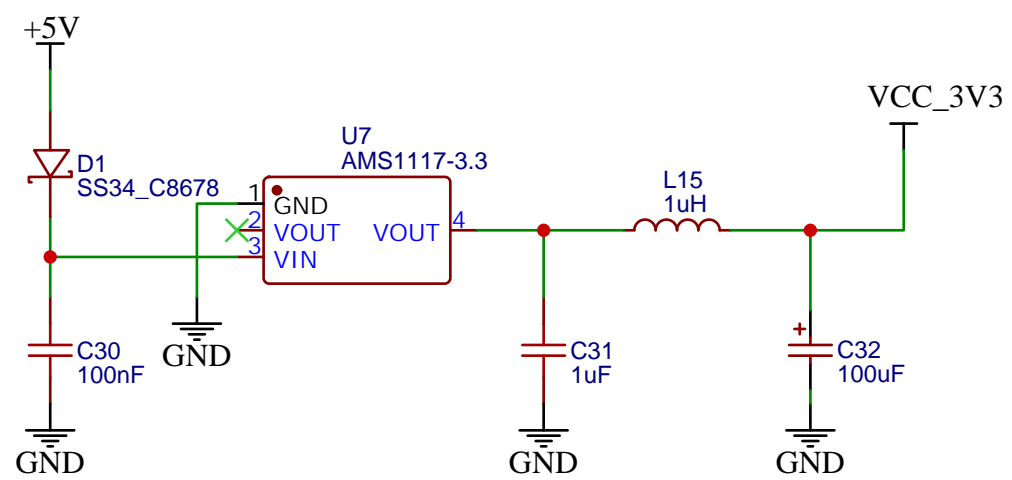

TITLE: Sheet_1		REV: 1.0
嘉立创EDA	Company: Your Company	Sheet: 1/1
	Date: 2023-01-26	Drawn By: handikosdl