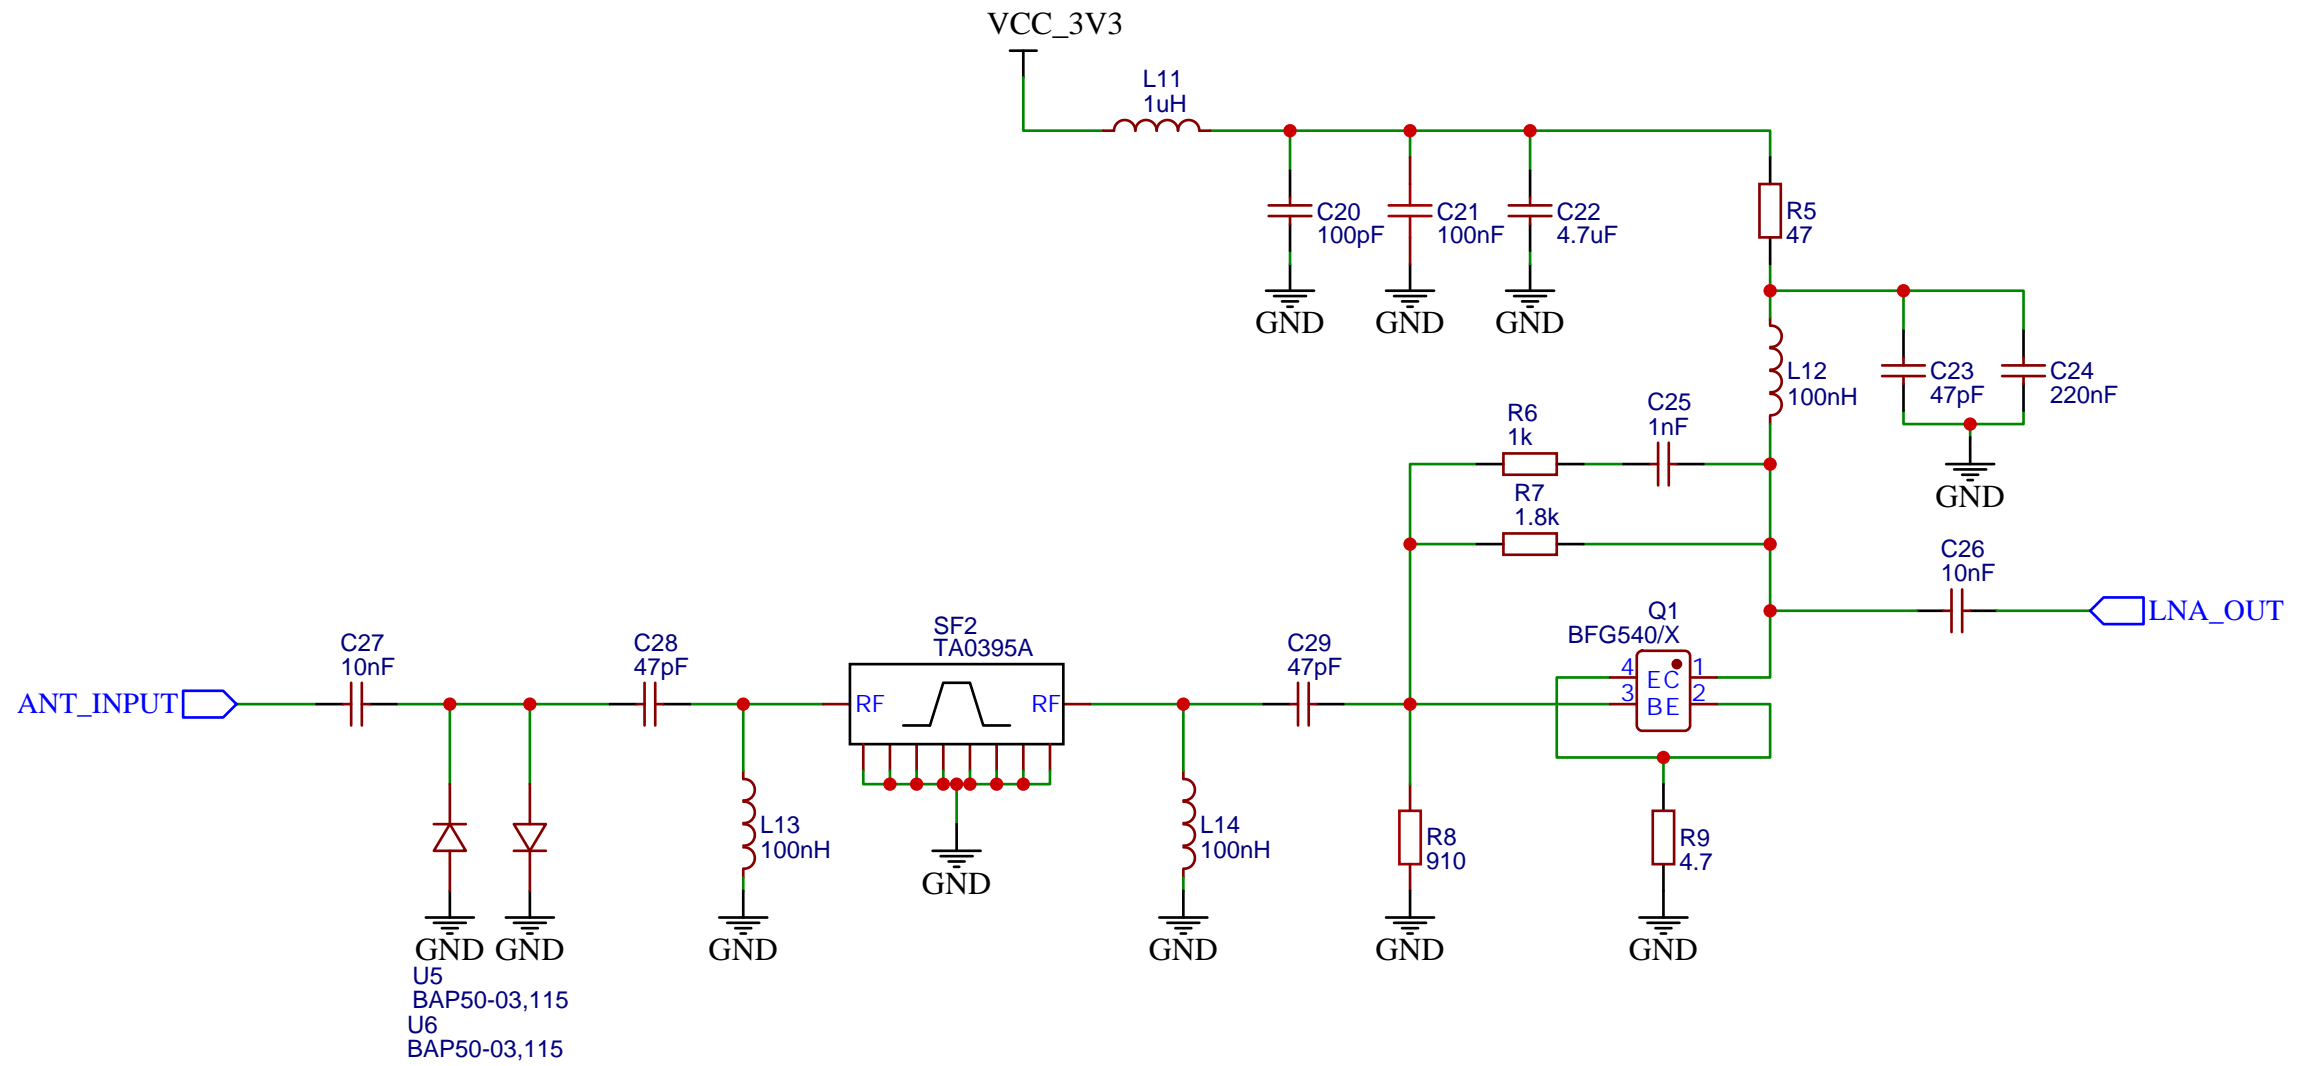

TITLE: Sheet_1		REV: 1.0
Company: Your Company		Sheet: 1/1
Date: 2023-01-26		Drawn By: handikosdl