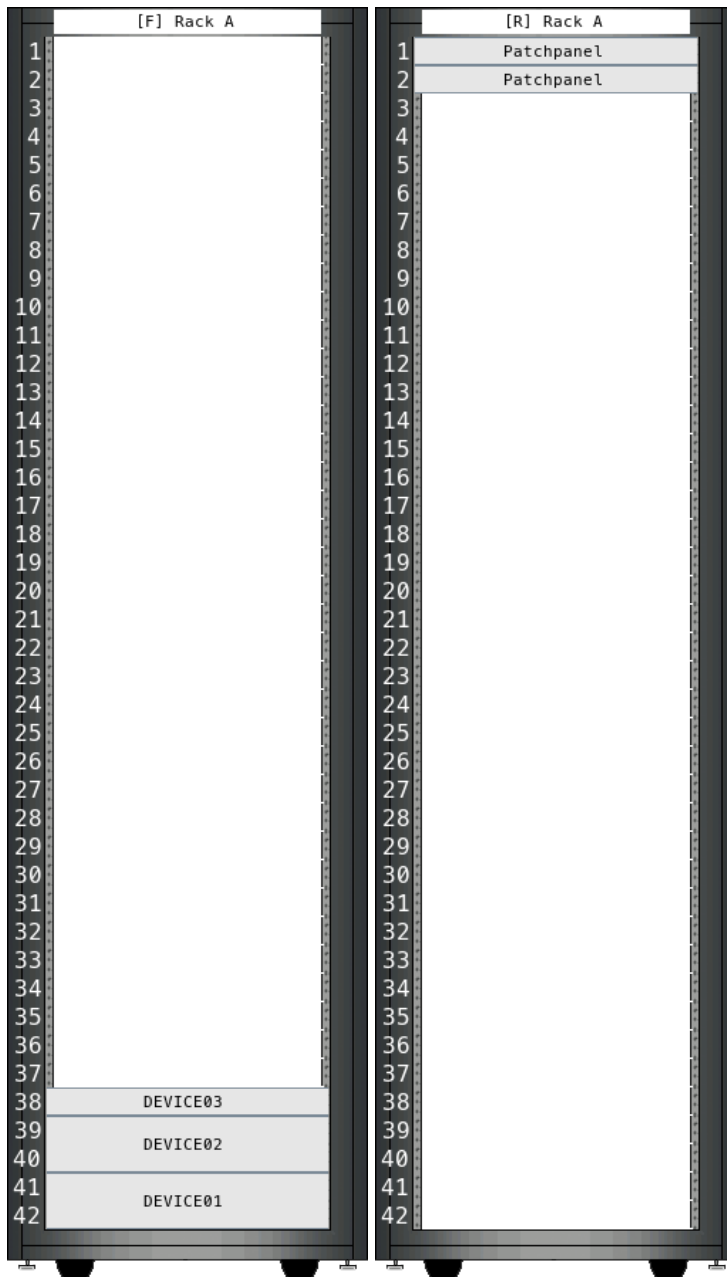

Typ: Rittal TS8 - (B x T) 80 x 120 - 42U

Front side:

#	Name	Beschreibung	Inv.
38	DEVICE03	Some other Device	
39	DEVICE02		
41	DEVICE01	Some Device	