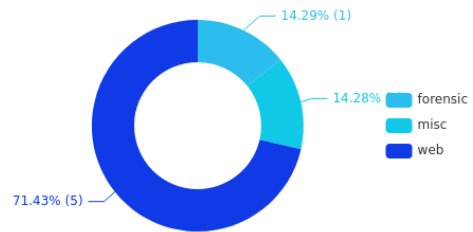

chall 01 has the most solves with 9 solves
chall 05 has the least solves with 1 solves

Números gerais

Submission Percentages

Category Breakdown

29 right submissions
98 wrong submissions

Porcentagem de submissões de respostas / Categorias de desafios

Top 10 Users

Place	User	Score
1	laerson	450
2	TalesSemH	350
3	ctulio	350
4	LÉO MORAES	250
5	spacial	250
6	ozairjr	250
7	livsith	250
8	D3k	150
9	LaercioRios	150

Classificação final