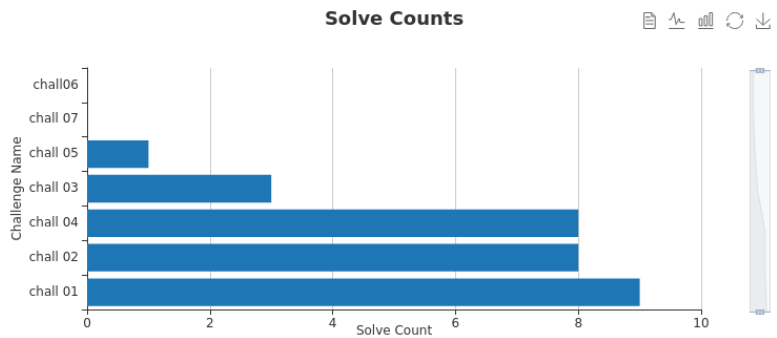

Página inicial da plataforma

Challenges

web

forensic

misc

Página dos desafios

19 users registered
23 IP addresses

650 total possible points
7 challenges

chall 01 has the most solves with 9 solves
chall 05 has the least solves with 1 solves

Números gerais

Submission Percentages

Category Breakdown

29 right submissions
98 wrong submissions

Porcentagem de submissões de respostas / Categorias de desafios

Top 10 Users

Place	User	Score
1	laerson	450
2	TalesSemH	350
3	ctulio	350
4	LÉO MORAES	250
5	spacial	250
6	ozairjr	250
7	livsith	250
8	D3k	150
9	LaercioRios	150

Classificação final