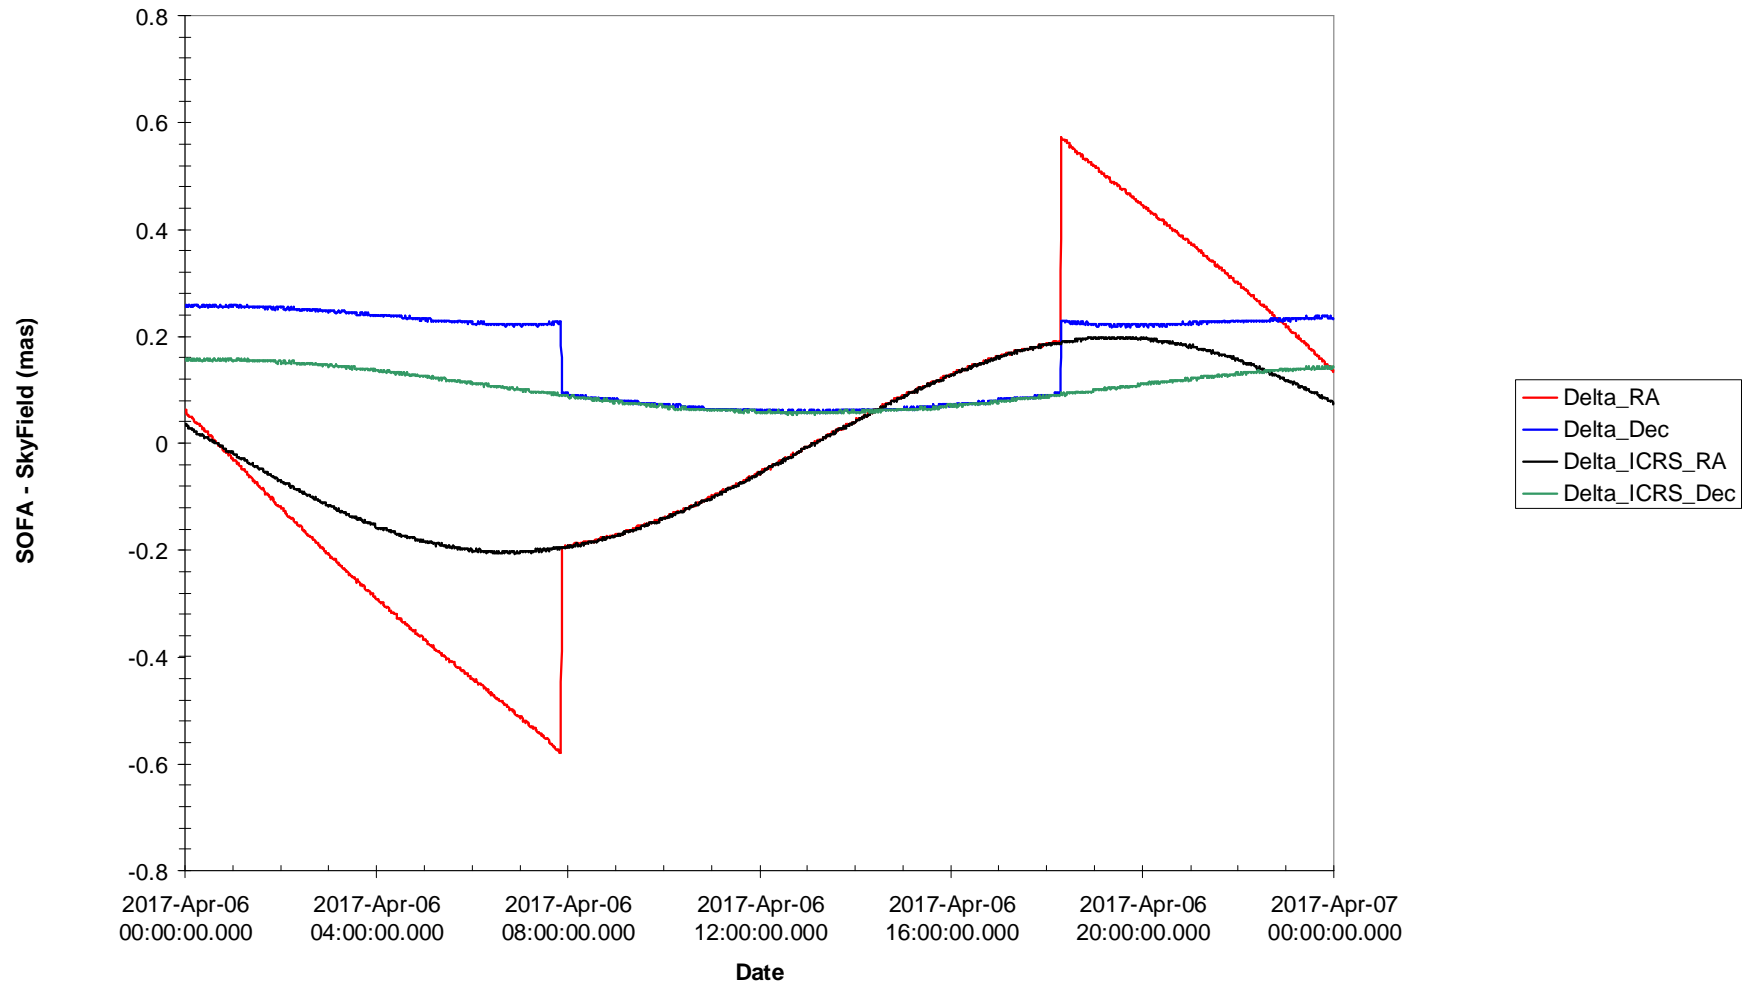

Moon Topocentric Observer No Polar Motion

Moon Topocentric Observer No Polar Motion

**Moon Topocentric Observer
No Polar Motion**

Moon Topocentric Observer
Polar Motion SOFA Only

**Moon Topocentric Observer
Polar Motion SOFA Only**

**Moon Topocentric Observer
Polar Motion SOFA Only**

Moon Topocentric Observer Polar Motion Both

Moon Topocentric Observer Polar Motion Both

**Moon Topocentric Observer
Polar Motion Both**