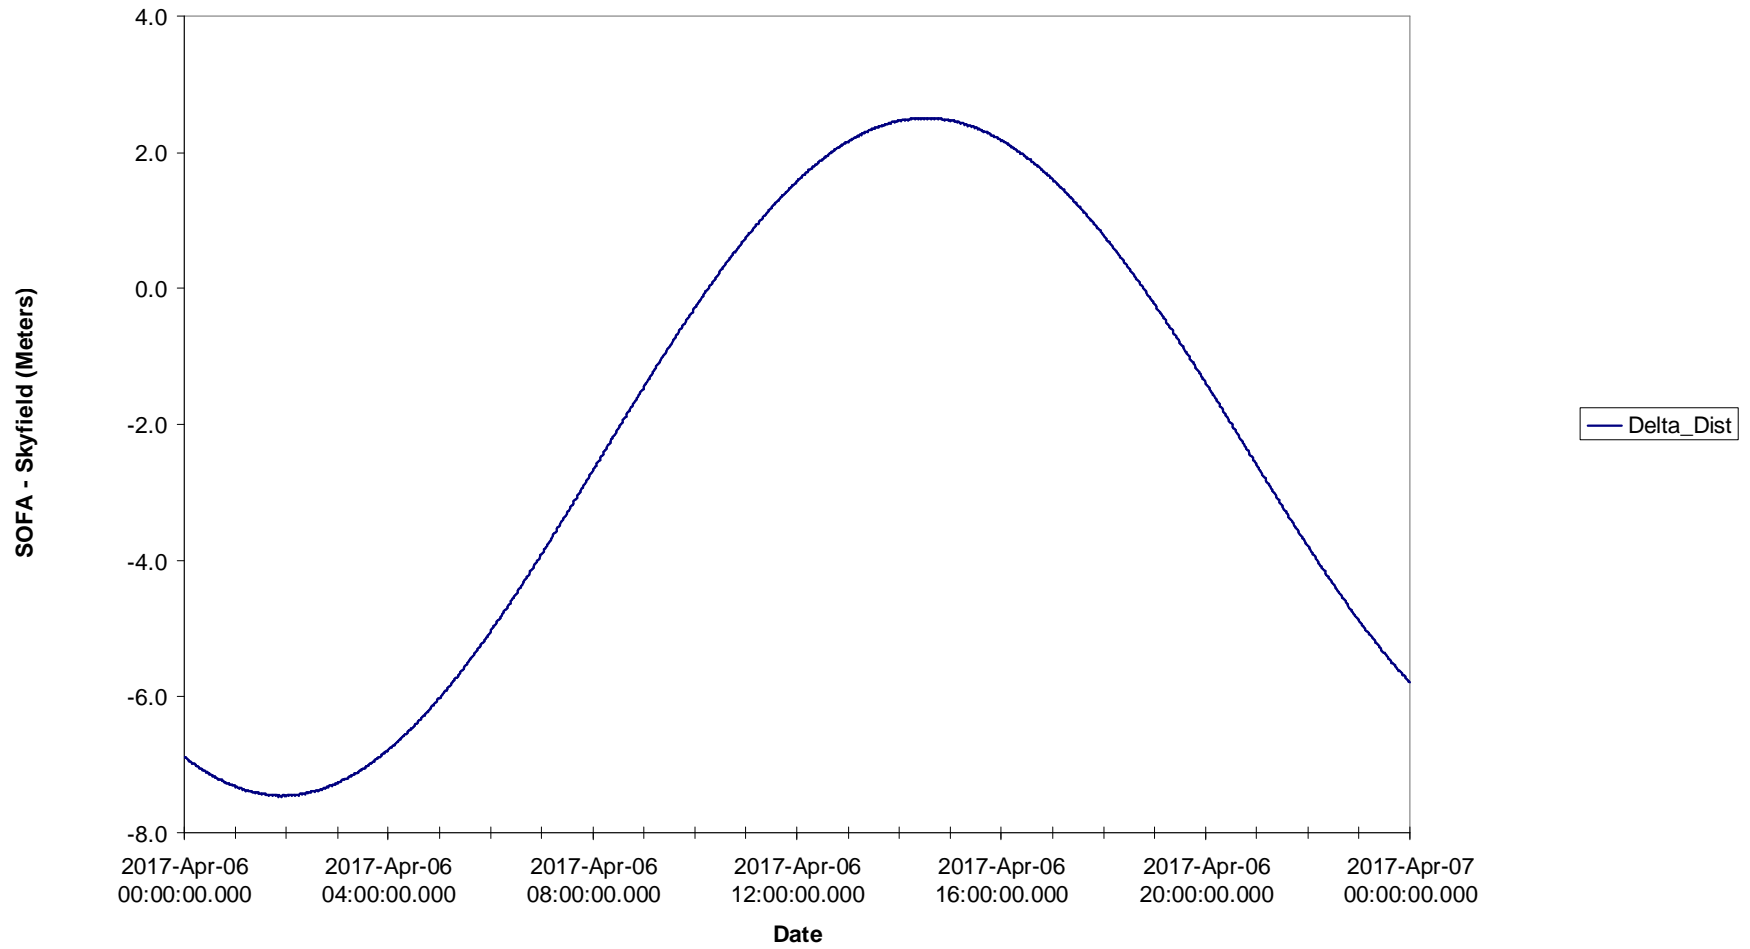

Moon Topocentric Observer No Polar Motion

Moon Topocentric Observer No Polar Motion

**Moon Topocentric Observer
No Polar Motion**

Moon Topocentric Observer
Polar Motion SOFA Only

**Moon Topocentric Observer
Polar Motion SOFA Only**

**Moon Topocentric Observer
Polar Motion SOFA Only**

Moon Topocentric Observer Polar Motion Both

Moon Topocentric Observer Polar Motion Both

**Moon Topocentric Observer
Polar Motion Both**