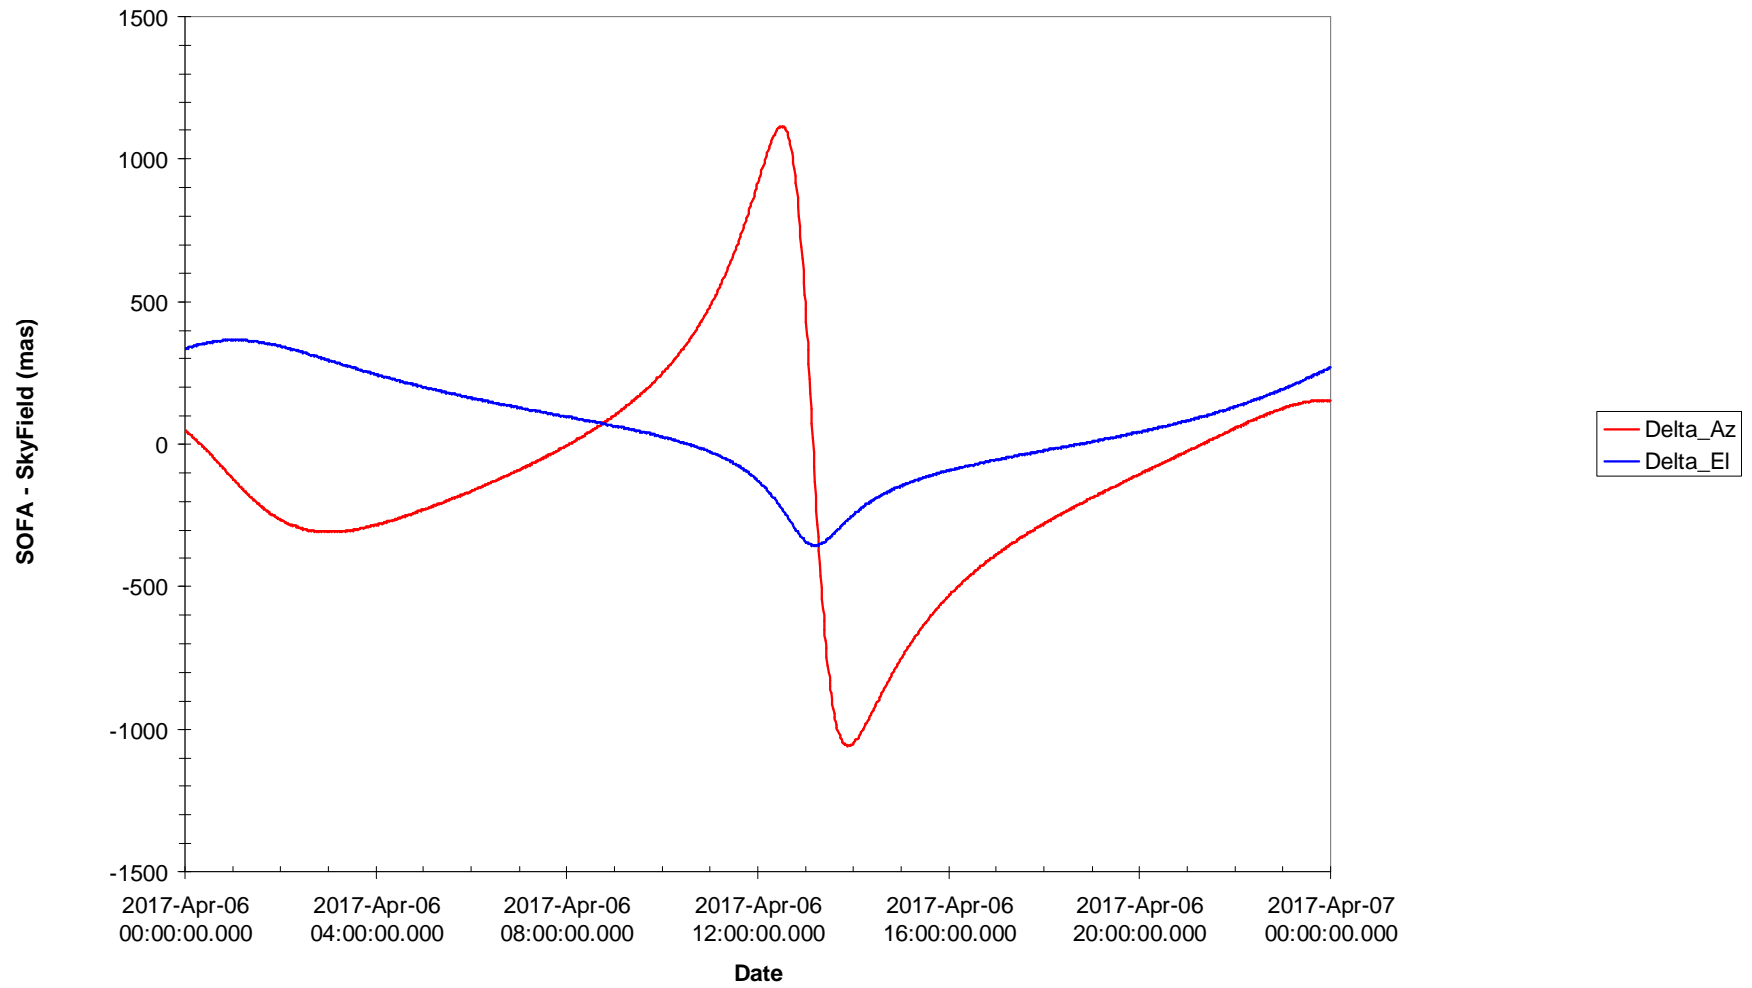

Moon Topocentric Observer No Polar Motion

Moon Topocentric Observer No Polar Motion

**Moon Topocentric Observer
No Polar Motion**

Moon Topocentric Observer
Polar Motion SOFA Only

**Moon Topocentric Observer
Polar Motion SOFA Only**

**Moon Topocentric Observer
Polar Motion SOFA Only**

Moon Topocentric Observer Polar Motion Both

Moon Topocentric Observer Polar Motion Both

**Moon Topocentric Observer
Polar Motion Both**