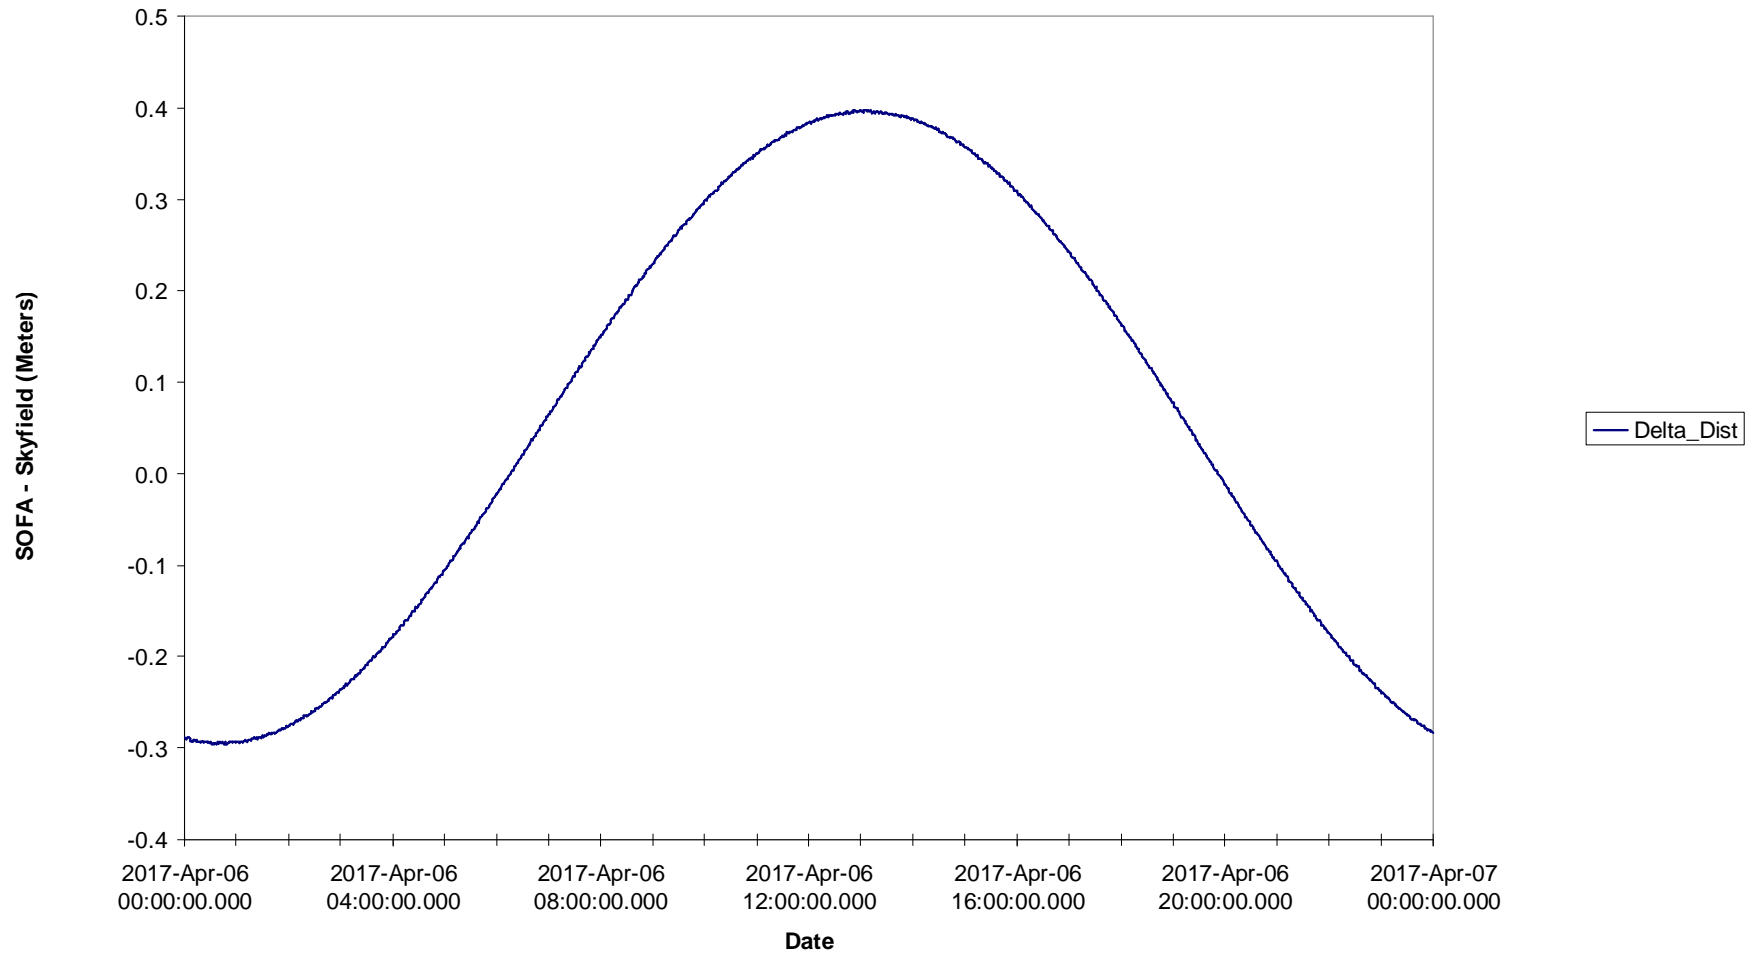

Moon Topocentric Observer No Polar Motion

Moon Topocentric Observer No Polar Motion

**Moon Topocentric Observer
No Polar Motion**

Moon Topocentric Observer
Polar Motion SOFA Only

**Moon Topocentric Observer
Polar Motion SOFA Only**

**Moon Topocentric Observer
Polar Motion SOFA Only**

Moon Topocentric Observer Polar Motion Both

Moon Topocentric Observer Polar Motion Both

**Moon Topocentric Observer
Polar Motion Both**