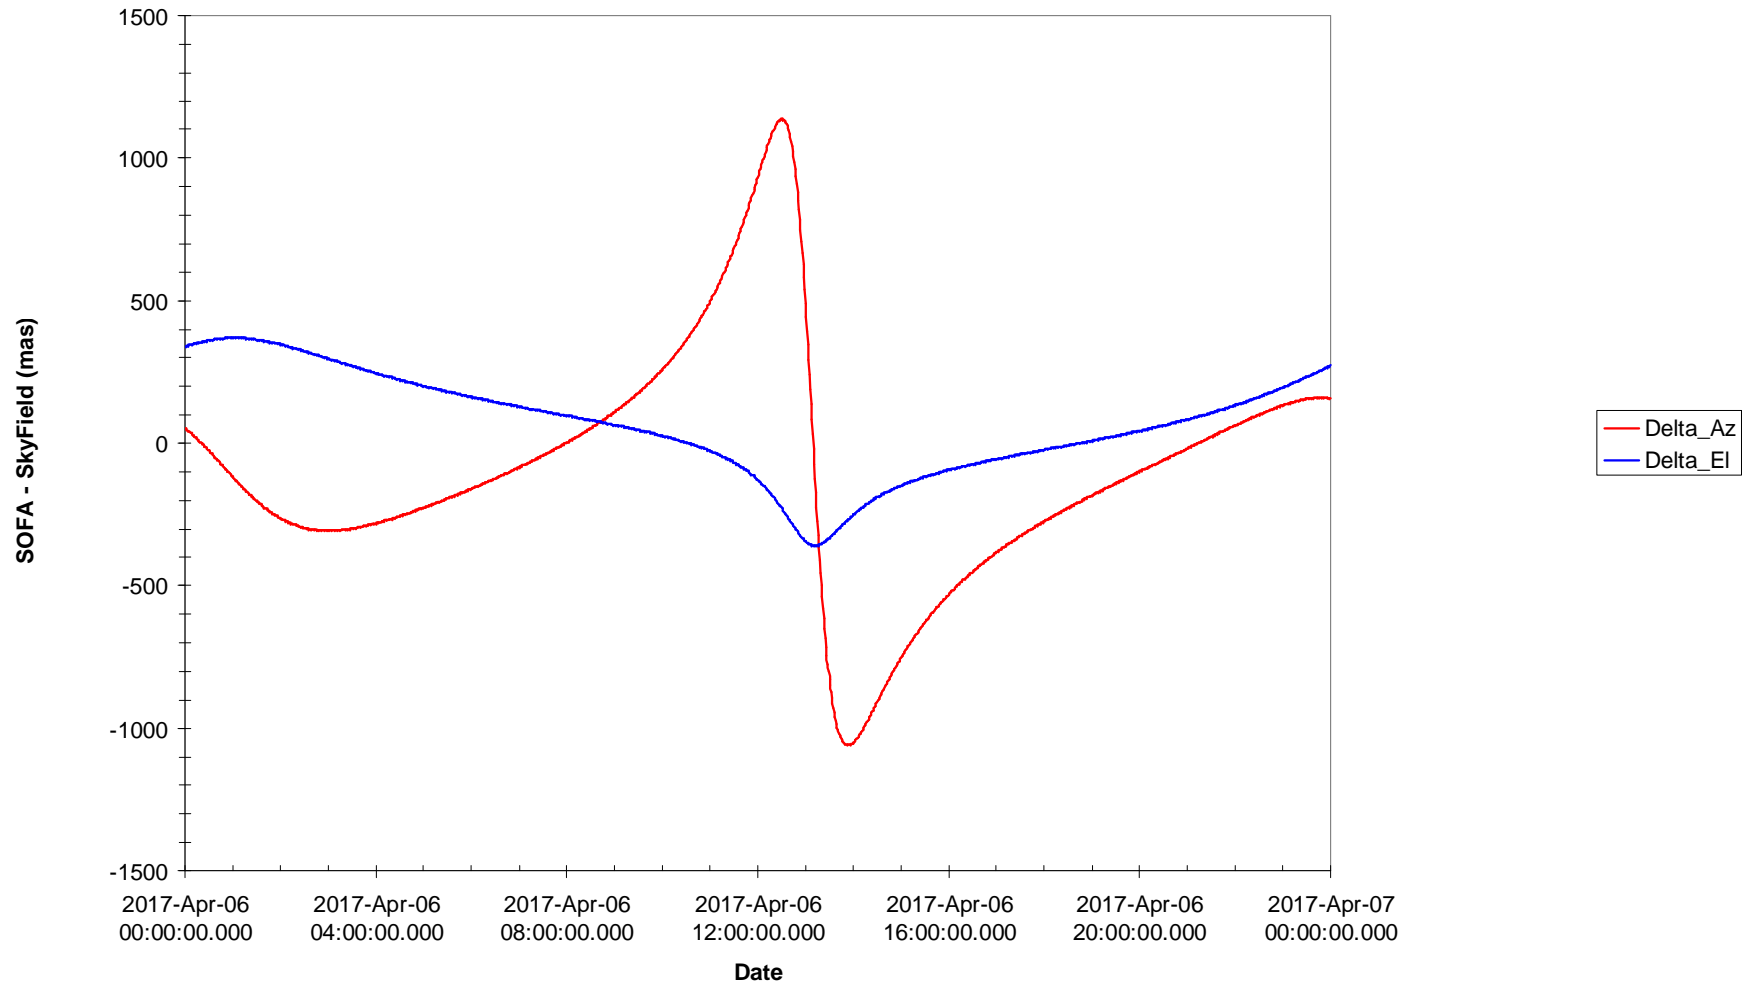

Moon Topocentric Observer No Polar Motion

Moon Topocentric Observer No Polar Motion

**Moon Topocentric Observer
No Polar Motion**

Moon Topocentric Observer
Polar Motion SOFA Only

**Moon Topocentric Observer
Polar Motion SOFA Only**

**Moon Topocentric Observer
Polar Motion SOFA Only**

Moon Topocentric Observer Polar Motion Both

Moon Topocentric Observer Polar Motion Both

**Moon Topocentric Observer
Polar Motion Both**