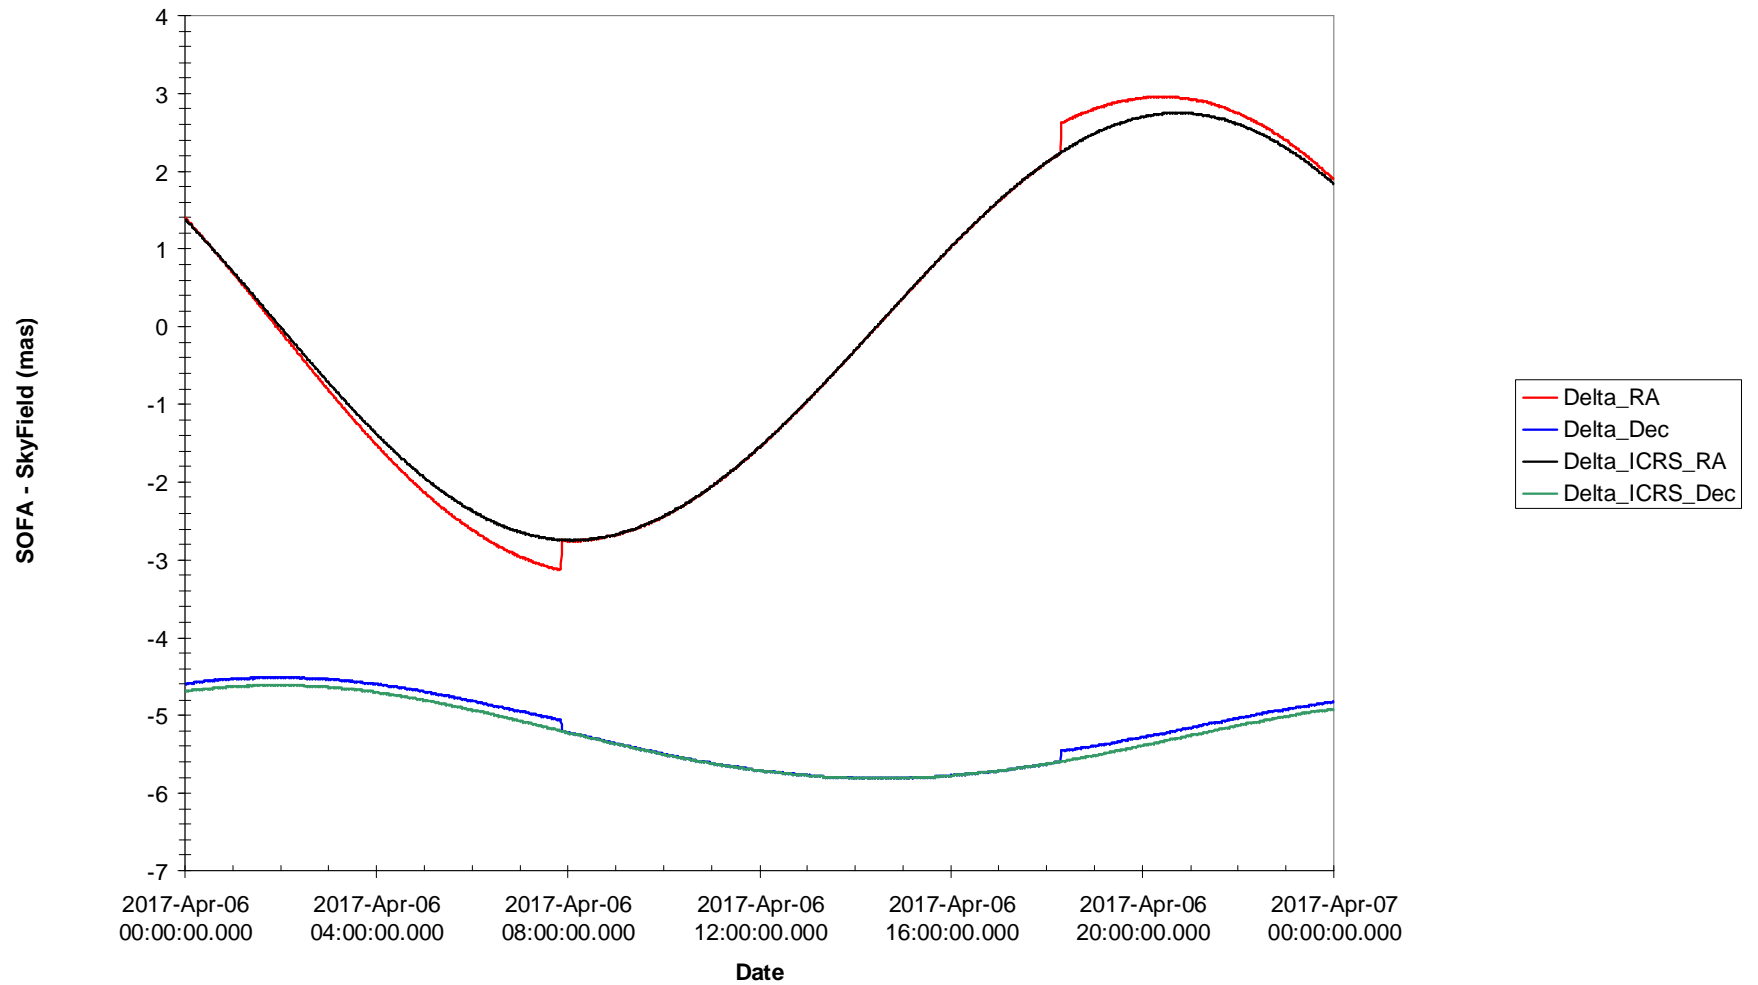

Moon Topocentric Observer No Polar Motion

Moon Topocentric Observer No Polar Motion

**Moon Topocentric Observer
No Polar Motion**

Moon Topocentric Observer
Polar Motion SOFA Only

**Moon Topocentric Observer
Polar Motion SOFA Only**

**Moon Topocentric Observer
Polar Motion SOFA Only**

Moon Topocentric Observer Polar Motion Both

Moon Topocentric Observer Polar Motion Both

**Moon Topocentric Observer
Polar Motion Both**