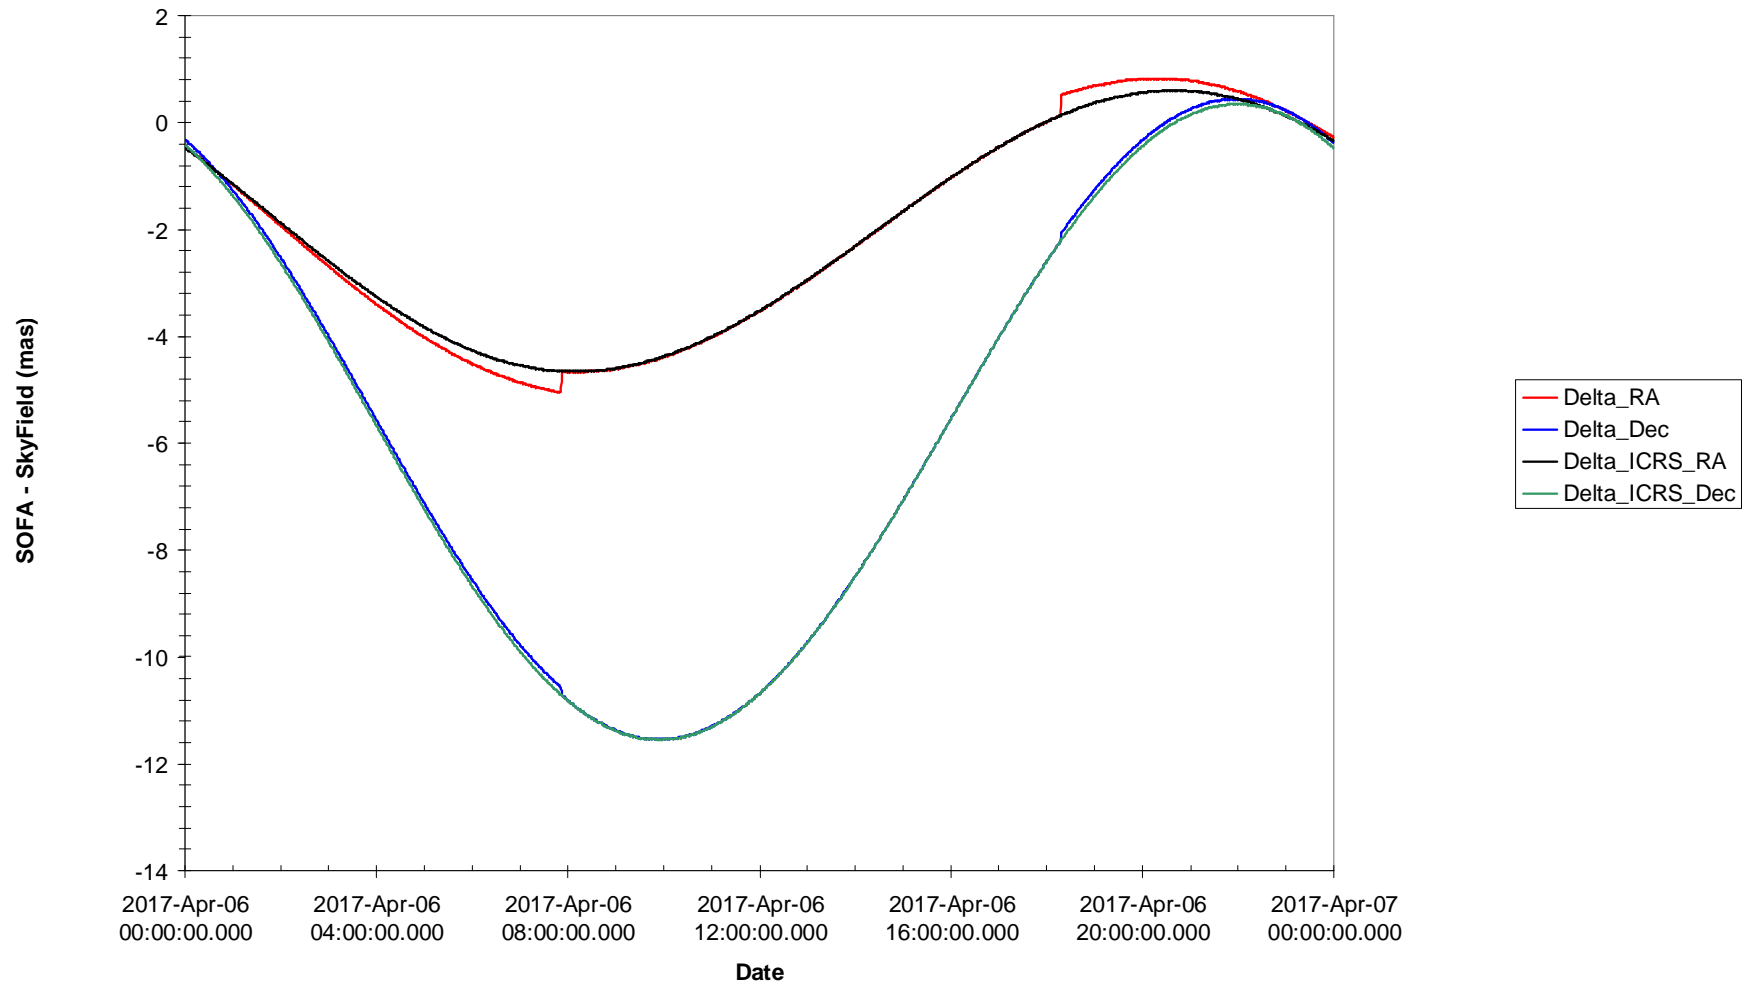

Moon Topocentric Observer No Polar Motion

Moon Topocentric Observer No Polar Motion

**Moon Topocentric Observer
No Polar Motion**

Moon Topocentric Observer
Polar Motion SOFA Only

**Moon Topocentric Observer
Polar Motion SOFA Only**

**Moon Topocentric Observer
Polar Motion SOFA Only**

Moon Topocentric Observer Polar Motion Both

Moon Topocentric Observer Polar Motion Both

**Moon Topocentric Observer
Polar Motion Both**