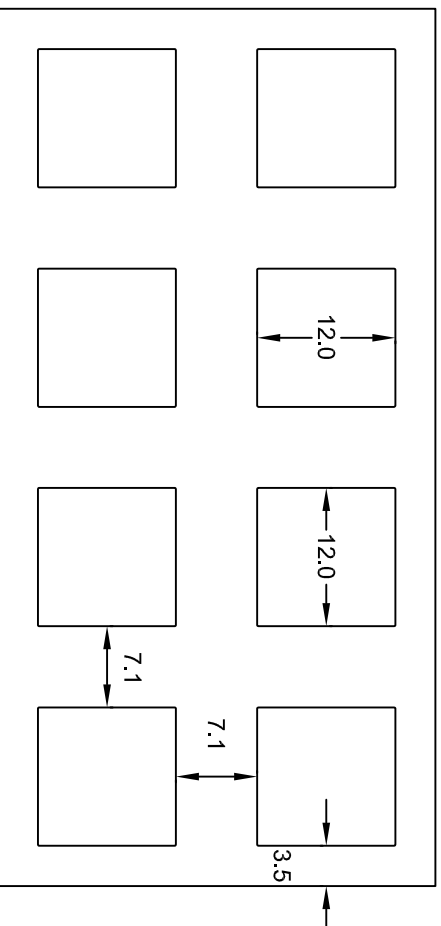

Plate Keypad 4x2

Kailh KH Switch

Slightly loose: 12.2x12.2 mm

Perfect snap: 12.0x12.0 mm