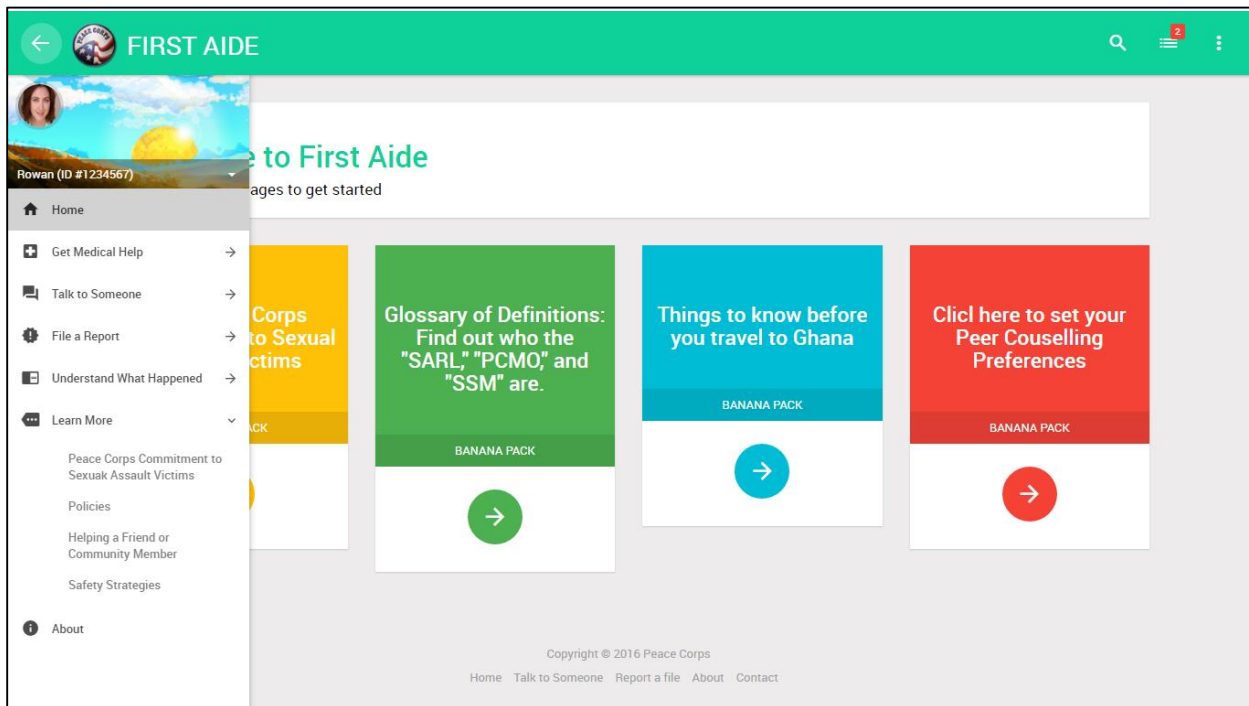

PCSA First Aide – Proposed UI/UX

Demo of login is available at <http://prabhanshu.com/gsoc/systems/>

Login Page

Sign Up page

Welcome Screen

Quick Menu

Search Bar

Notifications

Drawable Menu