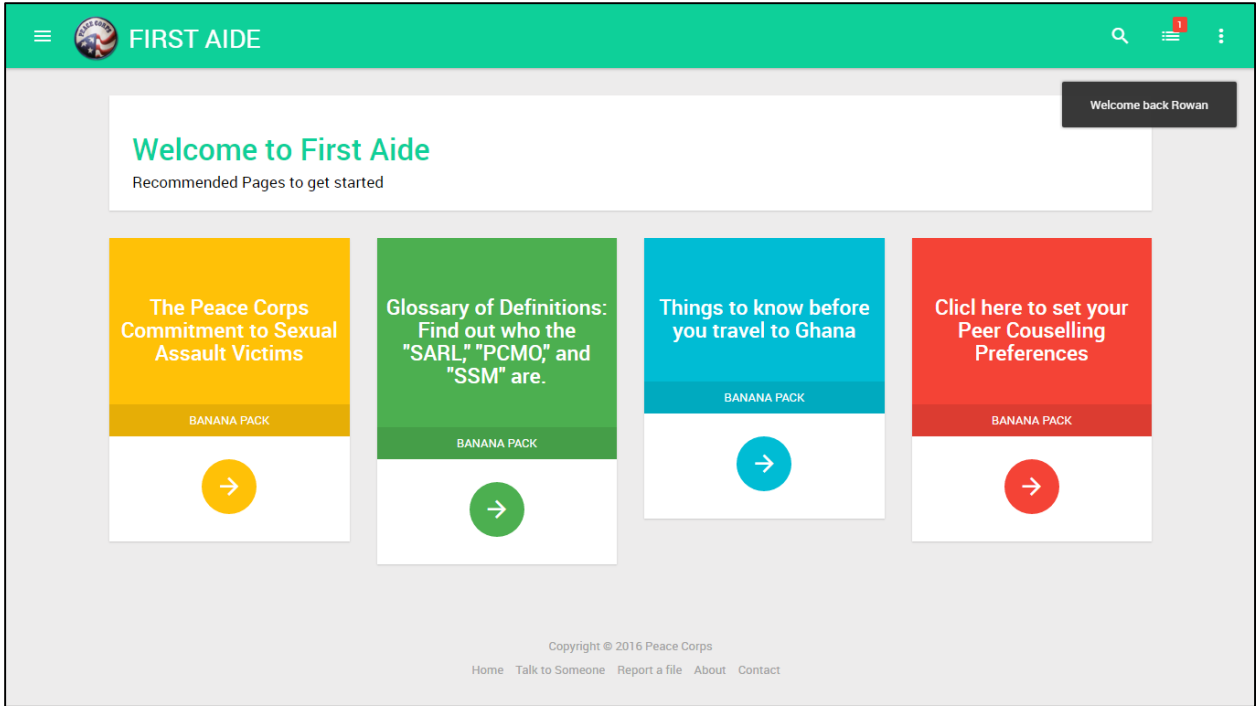

PCSA First Aide – Proposed UI/UX

Demo of login is available at <http://prabhanshu.com/gsoc/systems/>

Login Page

Sign Up page

Welcome Screen

Quick Menu

Search Bar

Notifications

Drawable Menu