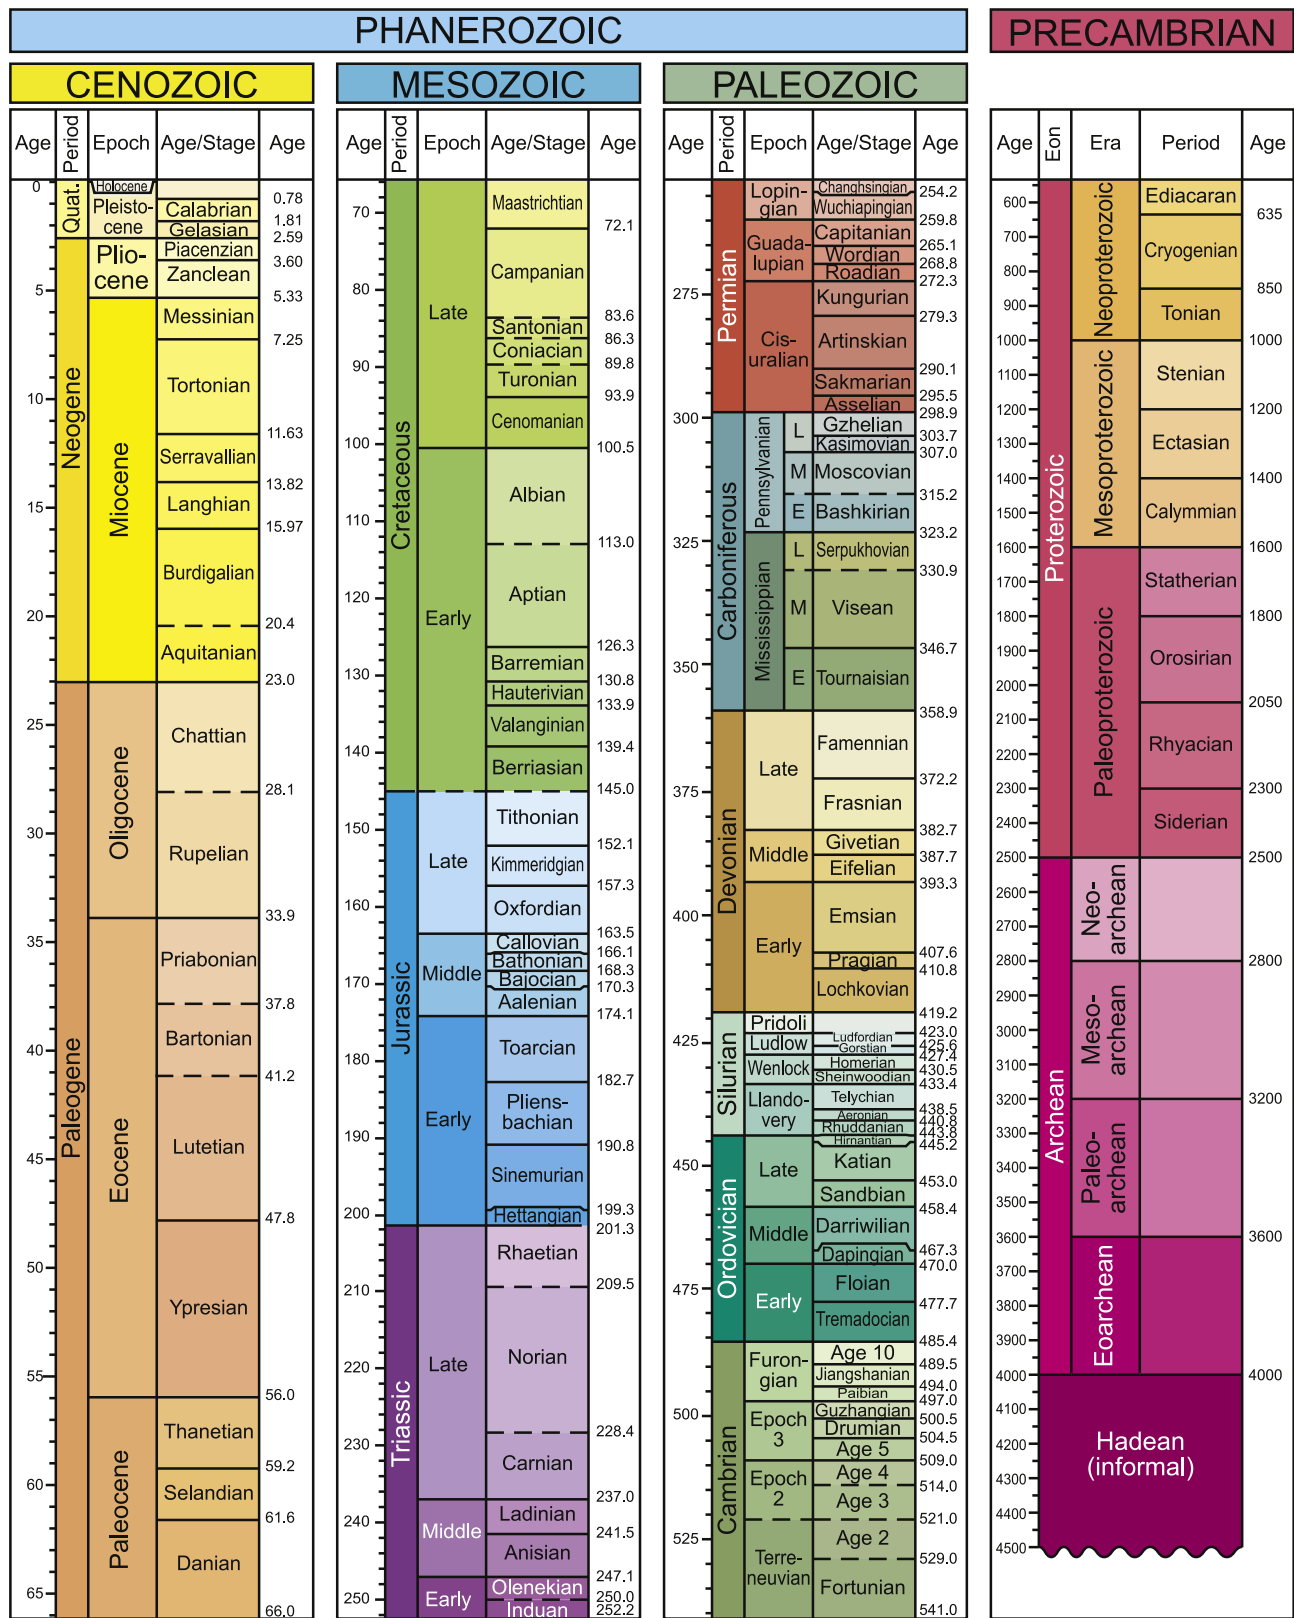

# GEOLOGIC TIME SCALE

FIGURE 1.2 The new Geologic Time Scale.

Copyright © 2012. Elsevier. All rights reserved.