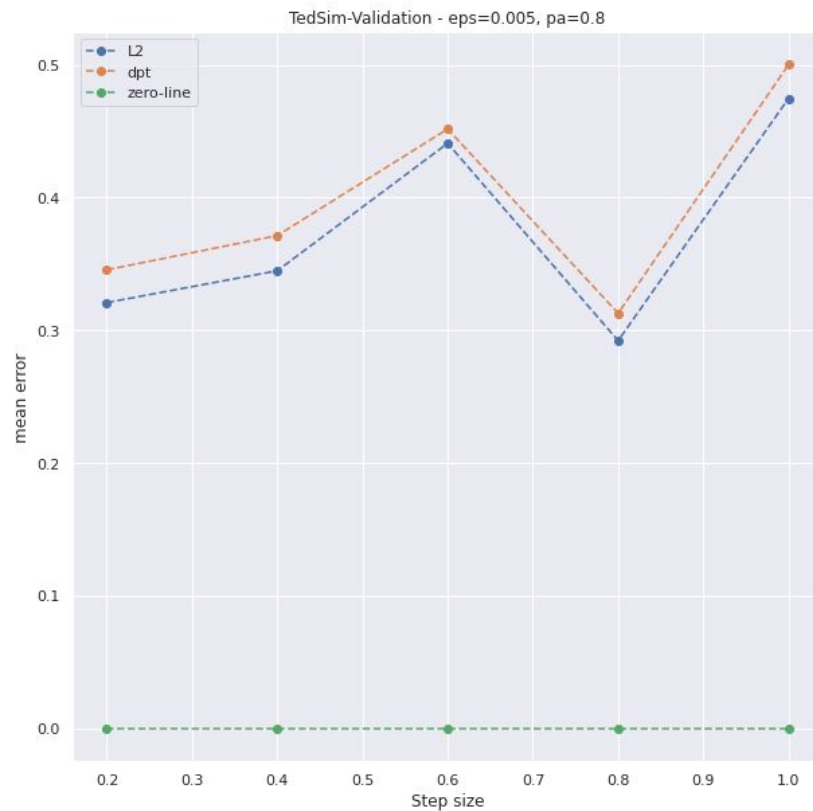

# Comparing L2- to dpt-map

Mean error as in moscot-Lineage