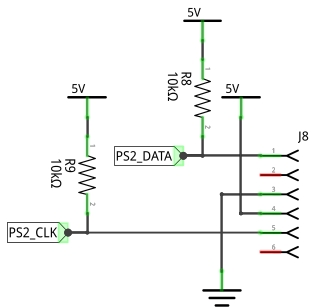

Launchpad

SD/MMC

UART

I2C

VGA

PS/2 Keyboard

Audio

Joystick