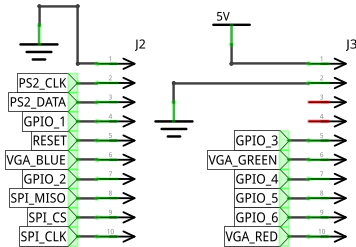

Launchpad

SD/MMC

UART

I2C

VGA

PS/2 Keyboard

Audio

Joystick