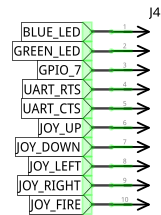

Launchpad

SD/MMC

UART

I2C

VGA

PS/2 Keyboard

Audio

Joystick