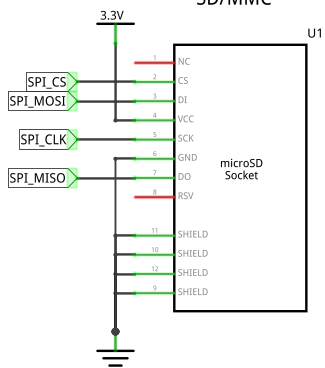

Launchpad

SD/MMC

UART

I2C

VGA

PS/2 Keyboard

Audio

Joystick