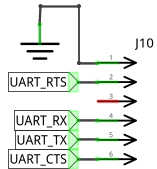

Launchpad

SD/MMC

UART

I2C

VGA

PS/2 Keyboard

Audio

Joystick