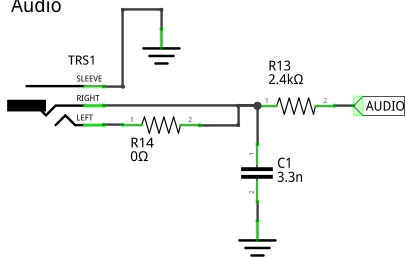

Launchpad

SD/MMC

UART

I2C

VGA

PS/2 Keyboard

Audio

Joystick