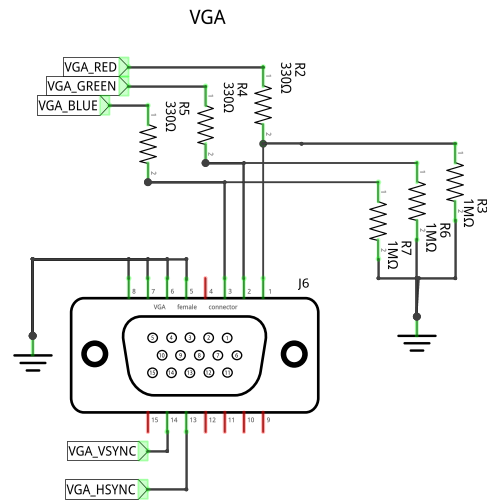

Launchpad

SD/MMC

UART

I2C

VGA

PS/2 Keyboard

Audio

Joystick