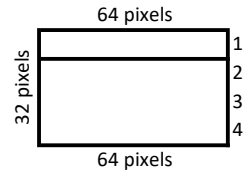

# CONVERTING TEXT TO PNG or BITMAP with 1 color depth or RGB 8 bits

Line 1 HIGH 8 pixels  
Line 2 WIDTH 64 pixels

Line 1 HIGH 8 pixels  
Line 2+3+4 WIDTH 64 pixels

Line 1+2 HIGH 16 pixels  
Line 3+4 WIDTH 64 pixels

Line 1 LEFT  
Line 1 RIGHT HIGH 16 pixels  
Line 3 WIDTH 32 pixels

Line 1 HIGH 16 pixels  
Line 3 LEFT WIDTH 64 pixels

Line 3  
Line 4

Line 2+3+4 HIGH 24 pixels  
Line 3+4 WIDTH 64 pixels

Line 3+4 HIGH 16 pixels  
Line 4 WIDTH 64 pixels

Line 3 HIGH 16 pixels  
Line 4 WIDTH 64 pixels

Line 3 LEFT  
Line 3 RIGHT HIGH 16 pixels  
Line 4 WIDTH 32 pixels