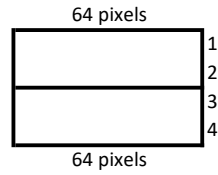

# CONVERTING TEXT TO PNG or BITMAP with 1 color depth or RGB 8 bits

Line 1 HIGH 8 pixels  
Line 2 WIDTH 64 pixels

Line 1 HIGH 8 pixels  
Line 2+3+4 WIDTH 64 pixels

Line 1+2 HIGH 16 pixels  
Line 3+4 WIDTH 64 pixels

Line 1 LEFT  
Line 1 RIGHT HIGH 16 pixels  
Line 3 WIDTH 32 pixels

Line 1 HIGH 16 pixels  
Line 3 LEFT WIDTH 64 pixels

Line 3  
Line 4

Line 2+3+4 HIGH 24 pixels  
Line 3+4 WIDTH 64 pixels

Line 3+4 HIGH 16 pixels  
Line 4 WIDTH 64 pixels

Line 3 HIGH 16 pixels  
Line 4 WIDTH 64 pixels

Line 3 LEFT  
Line 3 RIGHT HIGH 16 pixels  
Line 4 WIDTH 32 pixels