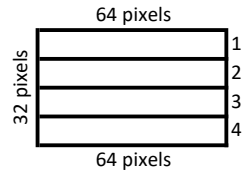

# CONVERTING TEXT TO PNG or BITMAP with 1 color depth or RGB 8 bits

Line 1 HIGH 8 pixels  
Line 2 WIDTH 64 pixels

Line 1 HIGH 8 pixels  
Line 2+3+4 WIDTH 64 pixels

Line 1+2 HIGH 16 pixels  
Line 3+4 WIDTH 64 pixels

Line 1 LEFT  
Line 1 RIGHT HIGH 16 pixels  
Line 3 WIDTH 32 pixels

Line 1 HIGH 16 pixels  
Line 3 LEFT WIDTH 64 pixels

Line 3  
Line 4

Line 2+3+4 HIGH 24 pixels  
Line 3+4 WIDTH 64 pixels

Line 3+4 HIGH 16 pixels  
Line 4 WIDTH 64 pixels

Line 3 HIGH 16 pixels  
Line 4 WIDTH 64 pixels

Line 3 LEFT  
Line 3 RIGHT HIGH 16 pixels  
Line 4 WIDTH 32 pixels