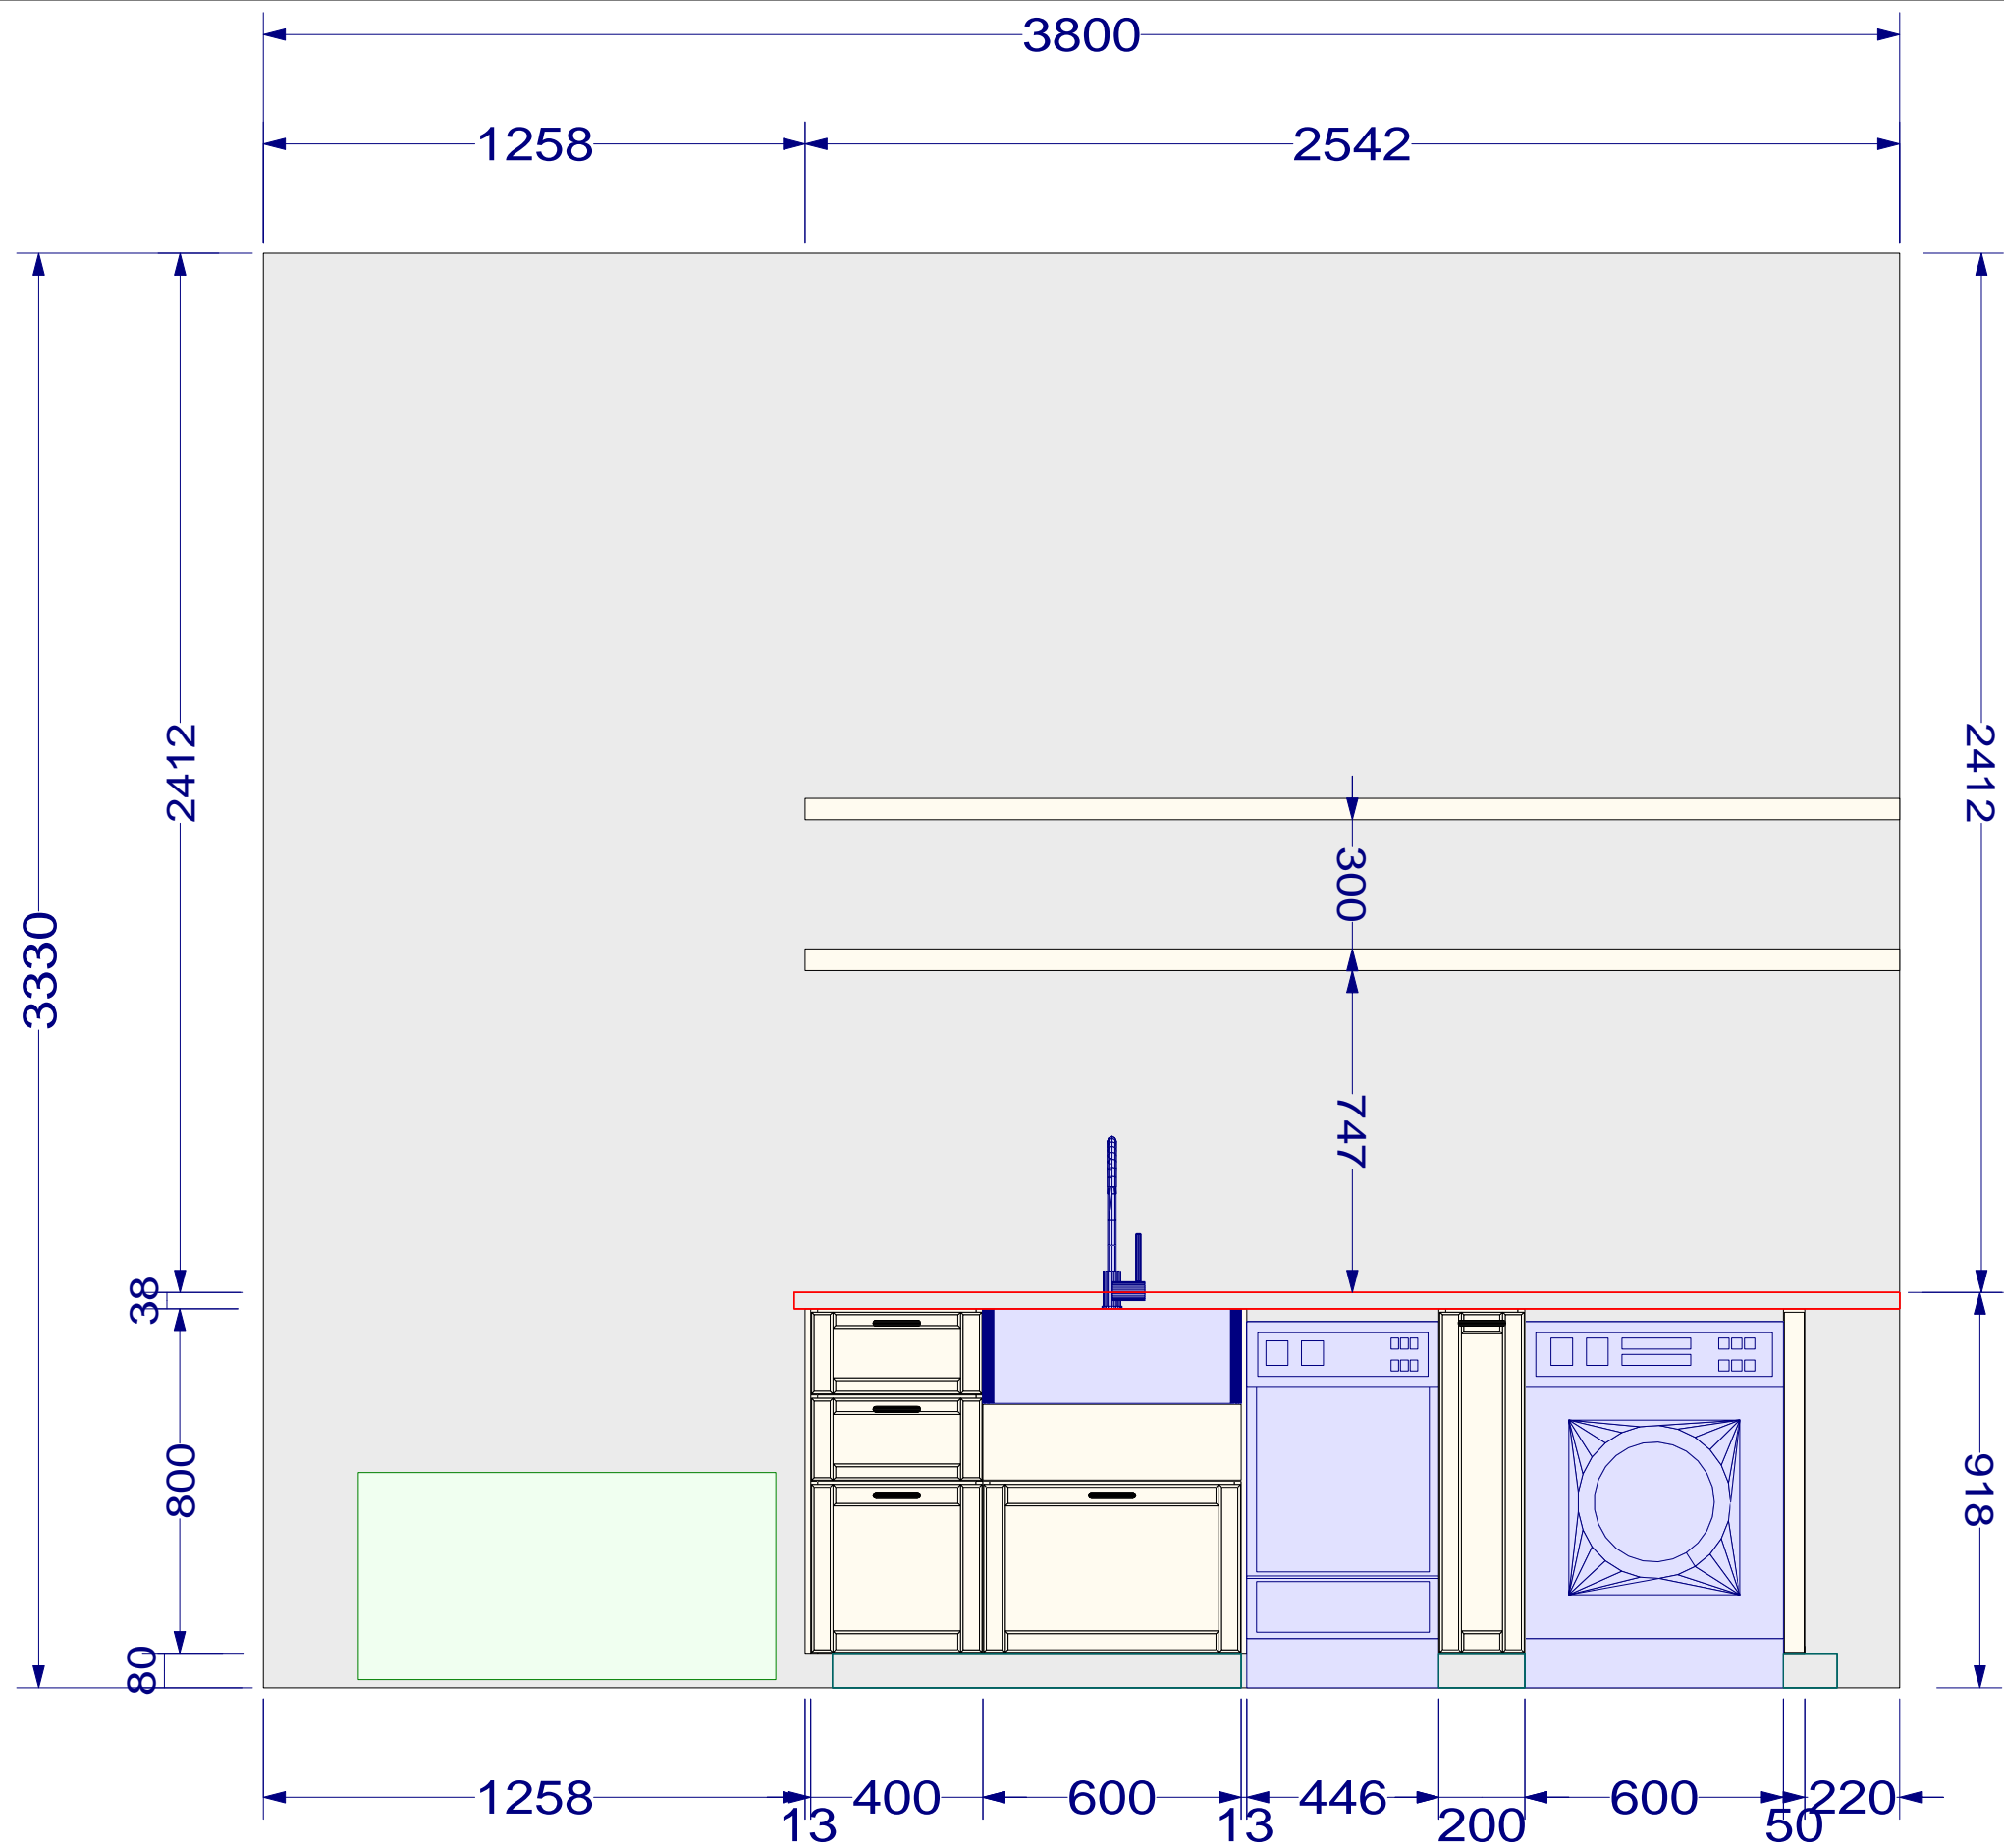

Use this design as reference for your contractor or installer. Do not use IKEA's Home planner file for installation purposes.

Changes related to incomplete or inaccurate provided measurements are a responsibility of the homeowner.

Designed: 08/08/2018
Printed: 08/08/2018