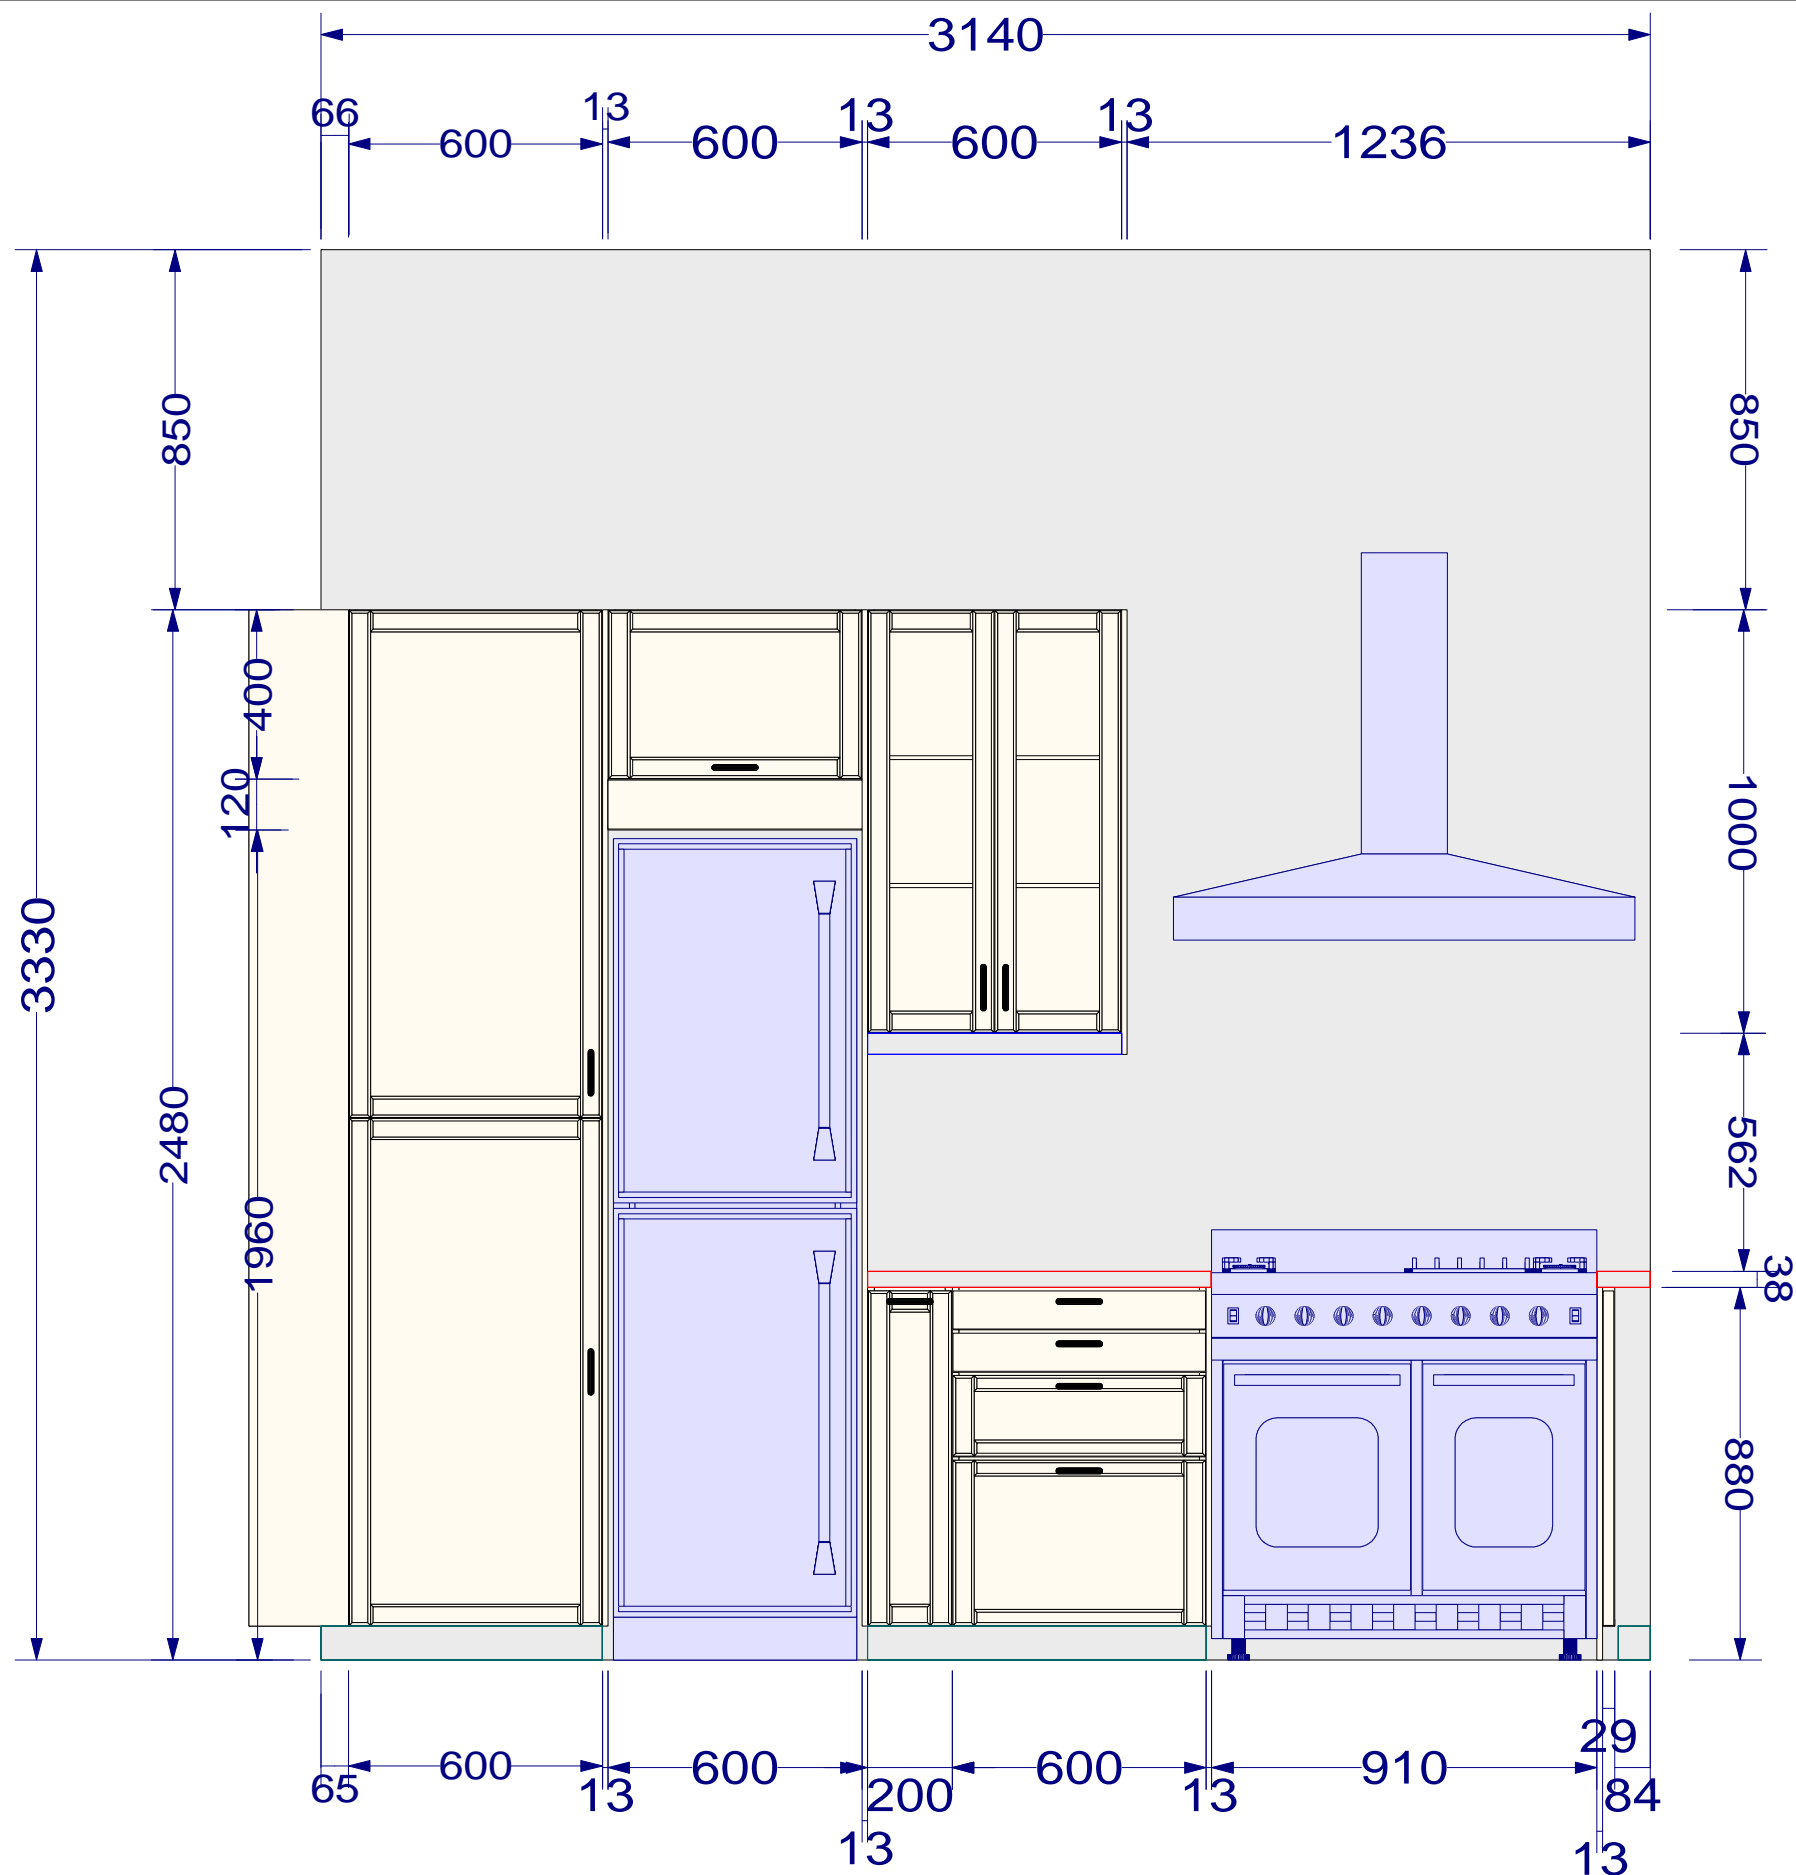

Use this design as reference for your contractor or installer. Do not use IKEA's Home planner file for installation purposes.

Changes related to incomplete or inaccurate provided measurements are a responsibility of the homeowner.

Designed: 13/08/2018
Printed: 13/08/2018