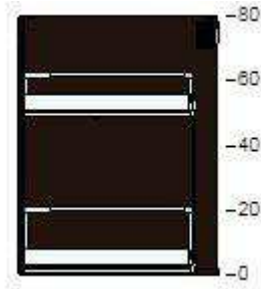

USE BOTH LISTS FOR YOUR PURCHASE AT IKEA

Project name
2204-REV2-Semark-08AUG18
Project number
0001-1088-2615

Total Price:
£1,438

1

80212569 METHOD high cabinet frame wood effect black 60x60x200 cm

Price Quantity Total Price

£65 1 £65

40205556 METHOD fridge/freezer top cabinet frame wood effect black 60x60x40 cm

£25 1 £25

60356059 LERHYTTAN door black stained 60x120 cm

£88 2 £176

60285038 MAXIMERA drawer, medium white 60x60 cm

£27 3 £81

80204654 UTRUSTA drawer front, medium white 60 cm

£8 3 £24

00205619 UTRUSTA shelf wood effect black 60x60 cm

£7 1 £7

60204645 UTRUSTA hinge 125 °

£6 2 £12

00204648 UTRUSTA hinge 153 °

£12 2 £24

2

00212568	METOD base cabinet frame wood effect black 20x60x80 cm	£17	1	£17
----------	---	-----	---	-----

30356051	LERHYTTAN door black stained 20x80 cm	£29	1	£29
----------	---	-----	---	-----