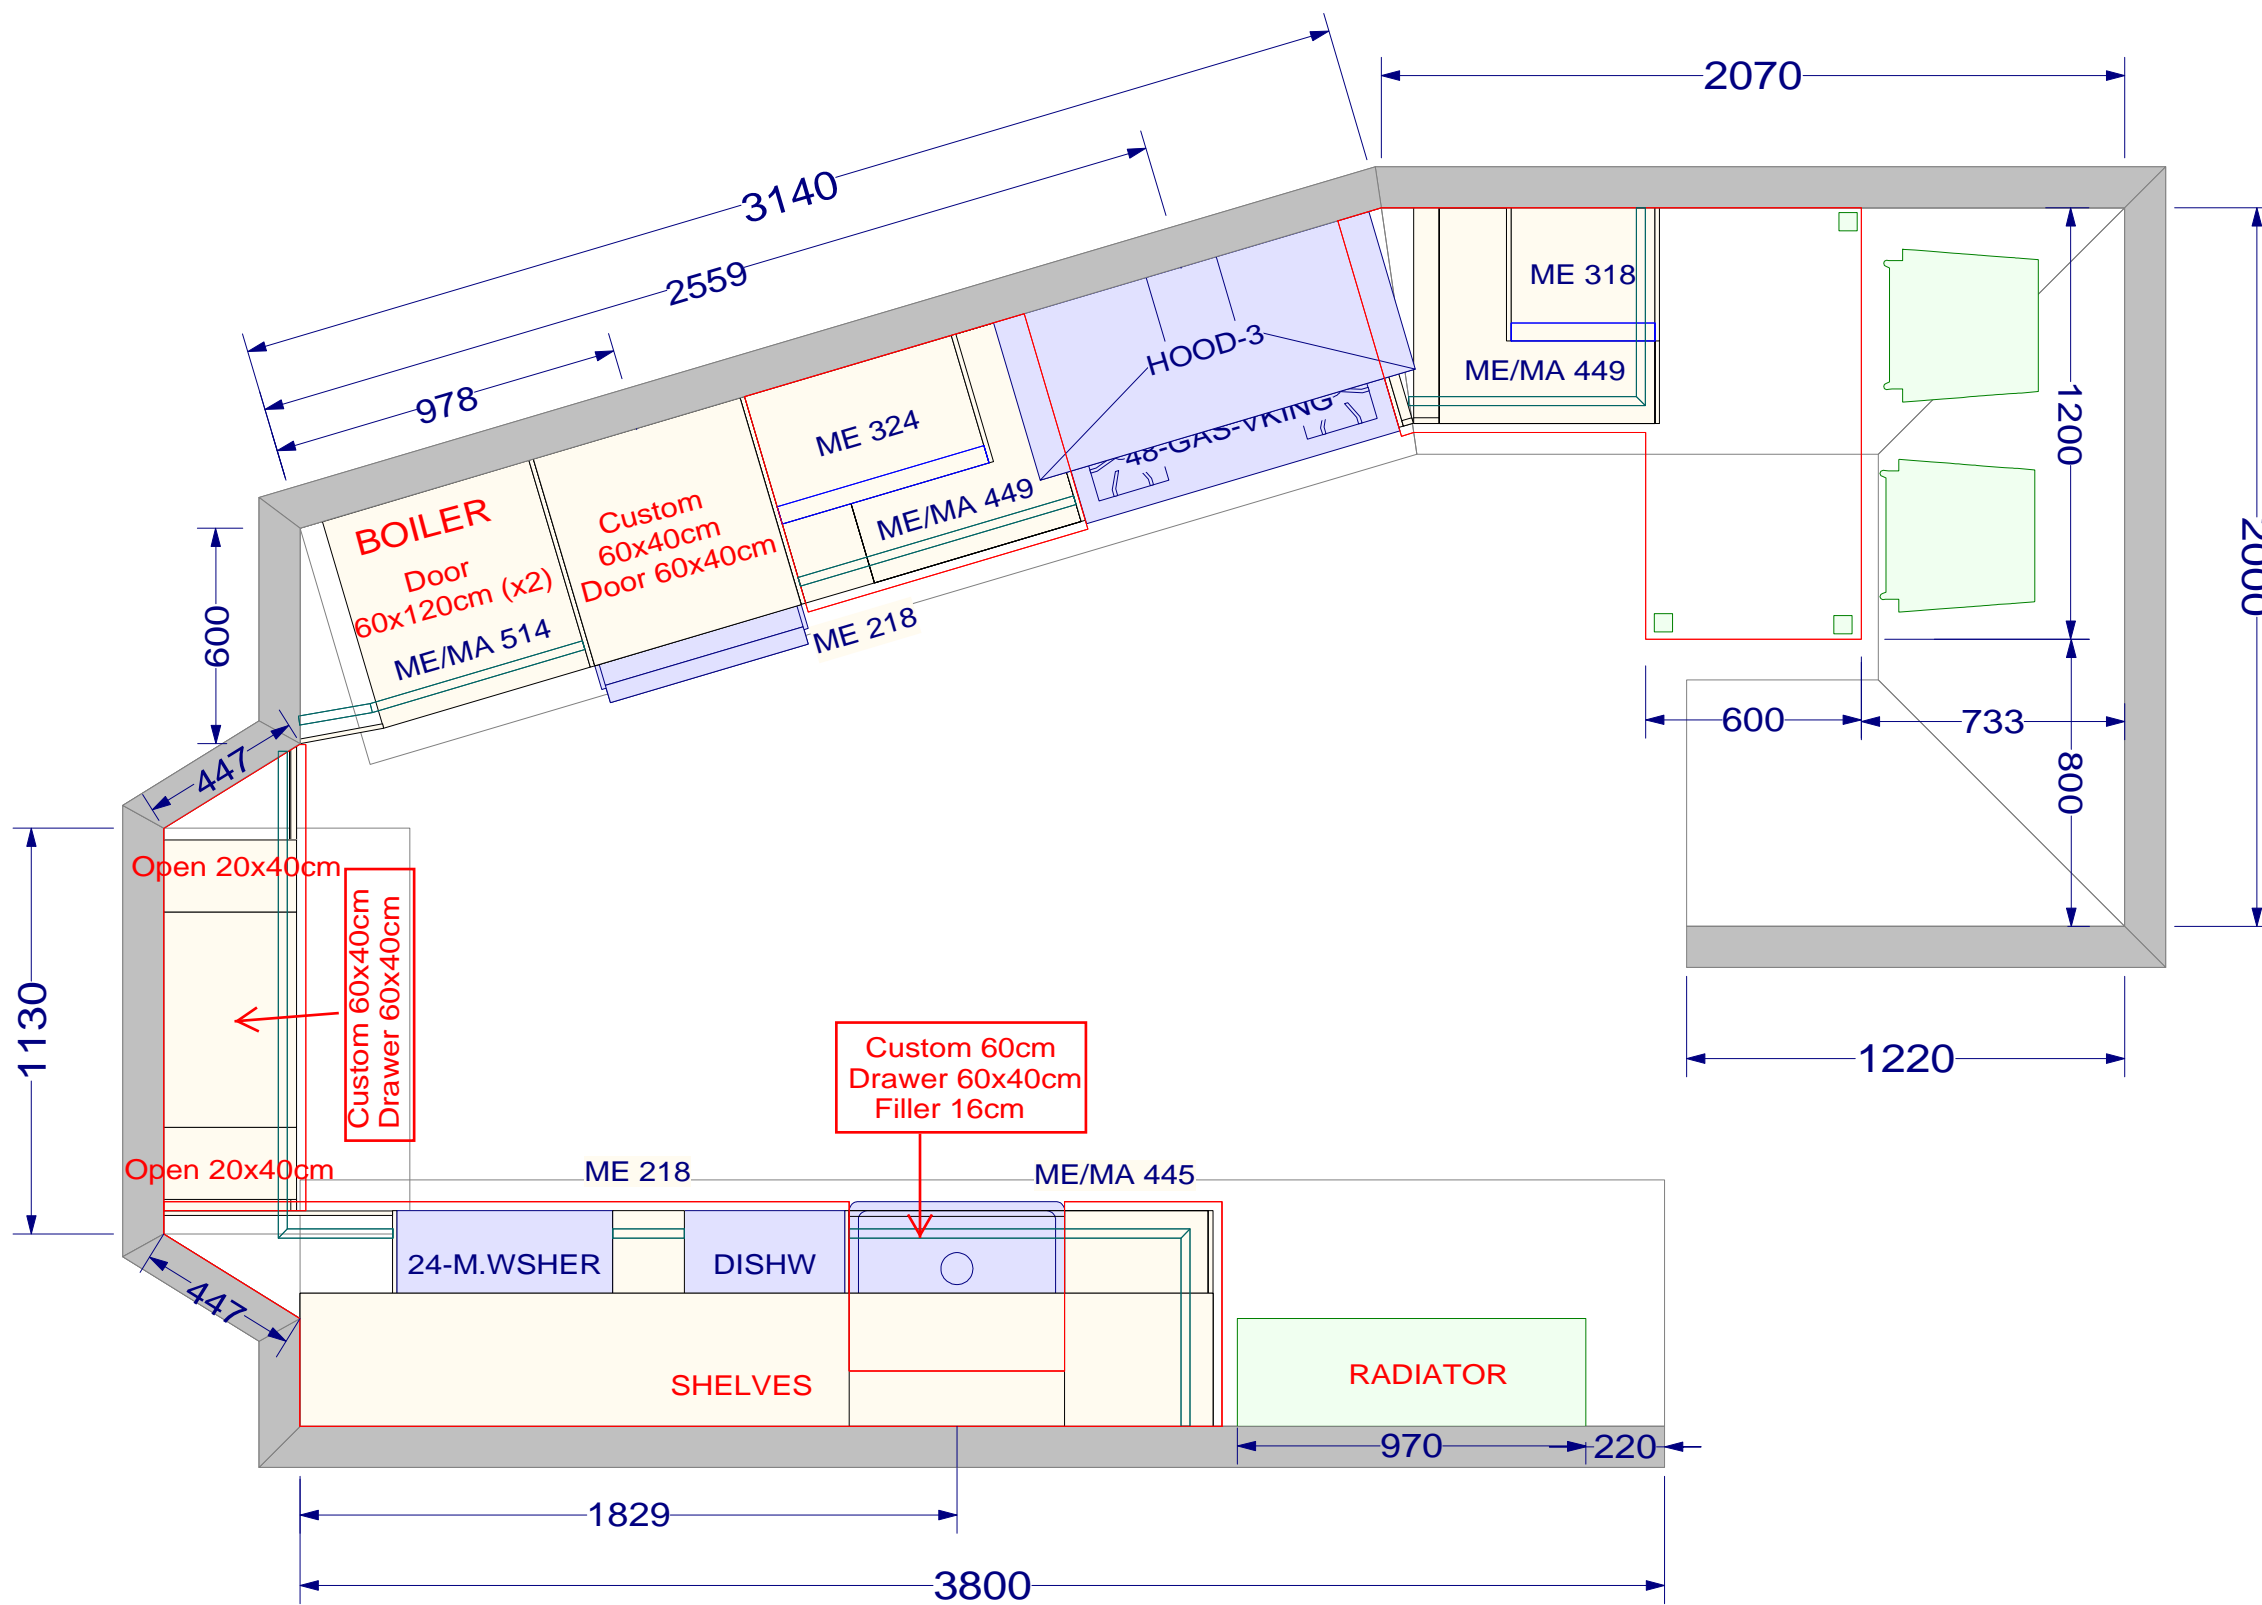

- Door Style:
  -LERHYTTAN Black Stained
- Cabinet Frame Finish: Wood effect black
- Drawers: Maximera
- Ceiling Height: 333cm
- Wall Cabinet alignment: 240cm
- Ikea appliance:
  -Integrated dishwasher MEDELSTOR Grey (603.858.01)

Use this design as reference for your contractor or installer. Do not use IKEA's Home planner file for installation purposes.

Changes related to incomplete or inaccurate provided measurements are a responsibility of the homeowner.

Designed: 13/08/2018
Printed: 13/08/2018