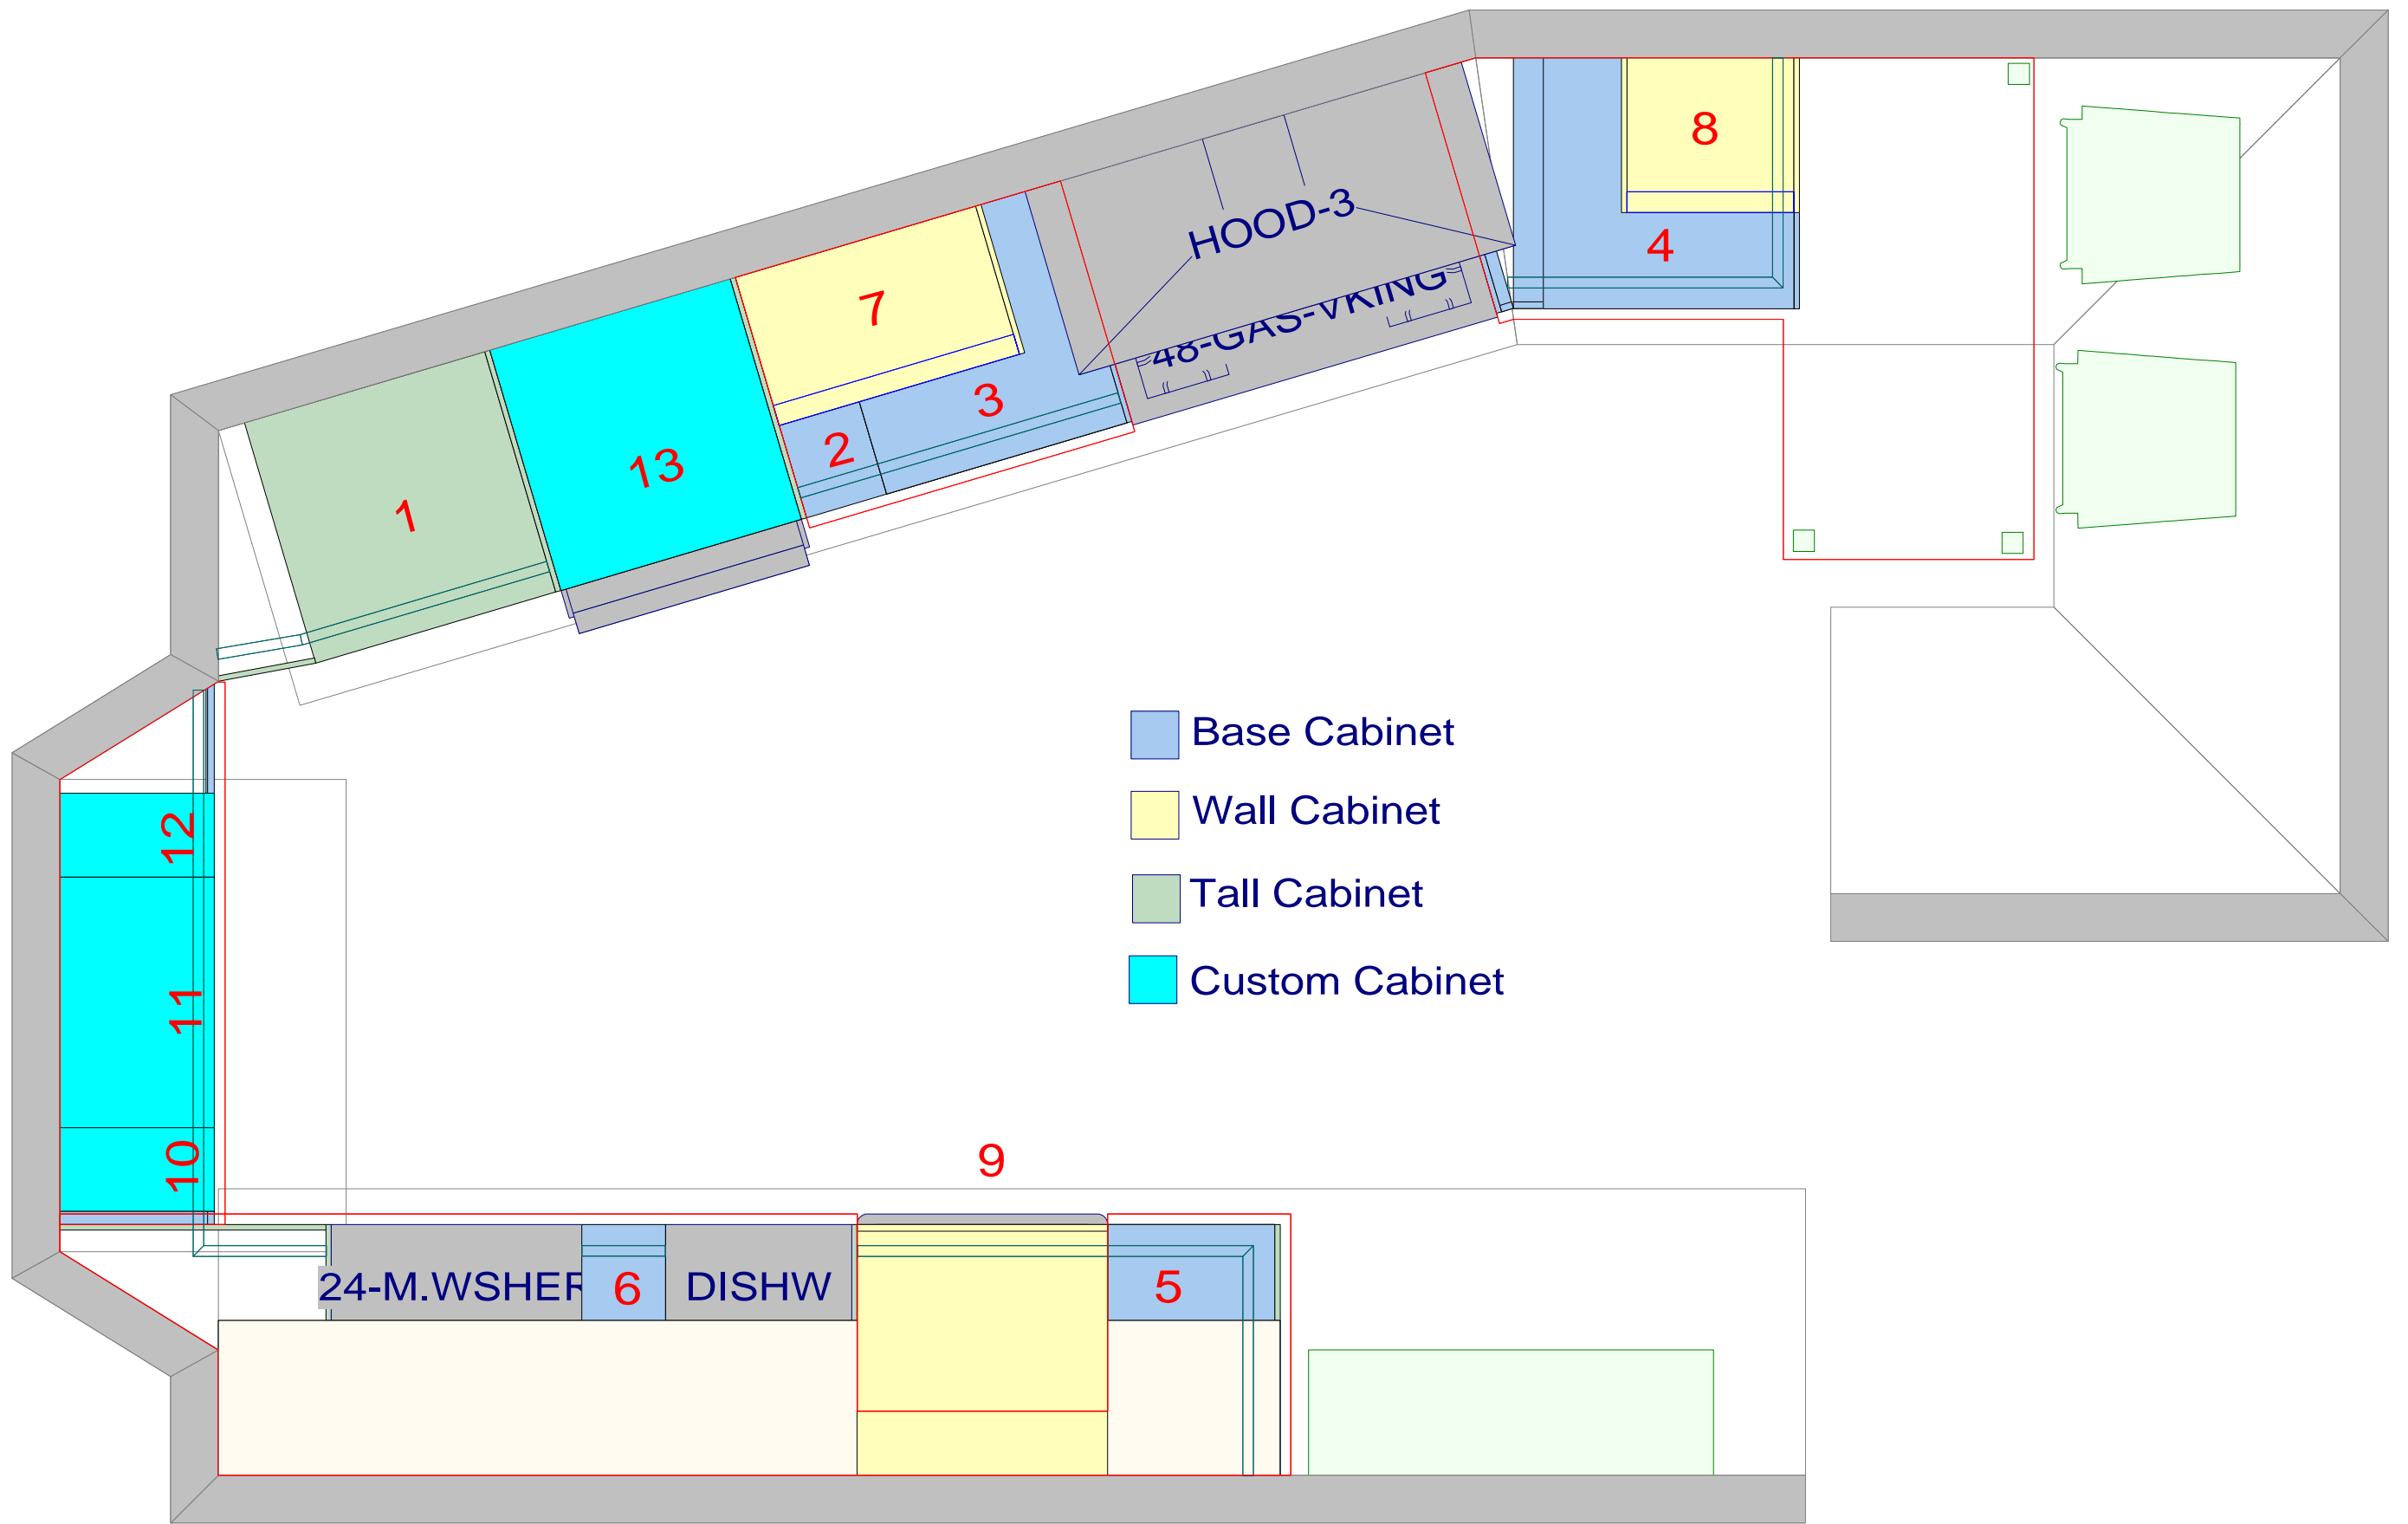

- Base Cabinet
- Wall Cabinet
- Tall Cabinet
- Custom Cabinet

Use this design as reference for your contractor or installer. Do not use IKEA's Home planner file for installation purposes.

Changes related to incomplete or inaccurate provided measurements are a responsibility of the homeowner.

Designed: 13/08/2018
Printed: 13/08/2018