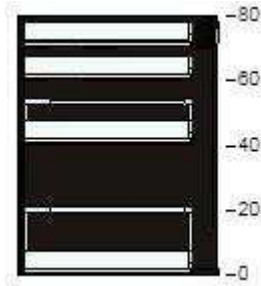

£12 2 £24

2

00212568	METOD base cabinet frame wood effect black 20x60x80 cm	£17	1	£17
----------	---	-----	---	-----

30356051	LERHYTTAN door black stained 20x80 cm	£29	1	£29
----------	---	-----	---	-----

20297279	MAXIMERA pull-out interior fittings 20 cm	£40	1	£40
----------	---	-----	---	-----

3

90205634	METOD base cabinet frame wood effect black 60x60x80 cm	£23	1	£23
----------	---	-----	---	-----

30356070	LERHYTTAN drawer front black stained 60x10 cm	£29	1	£29
----------	--	-----	---	-----