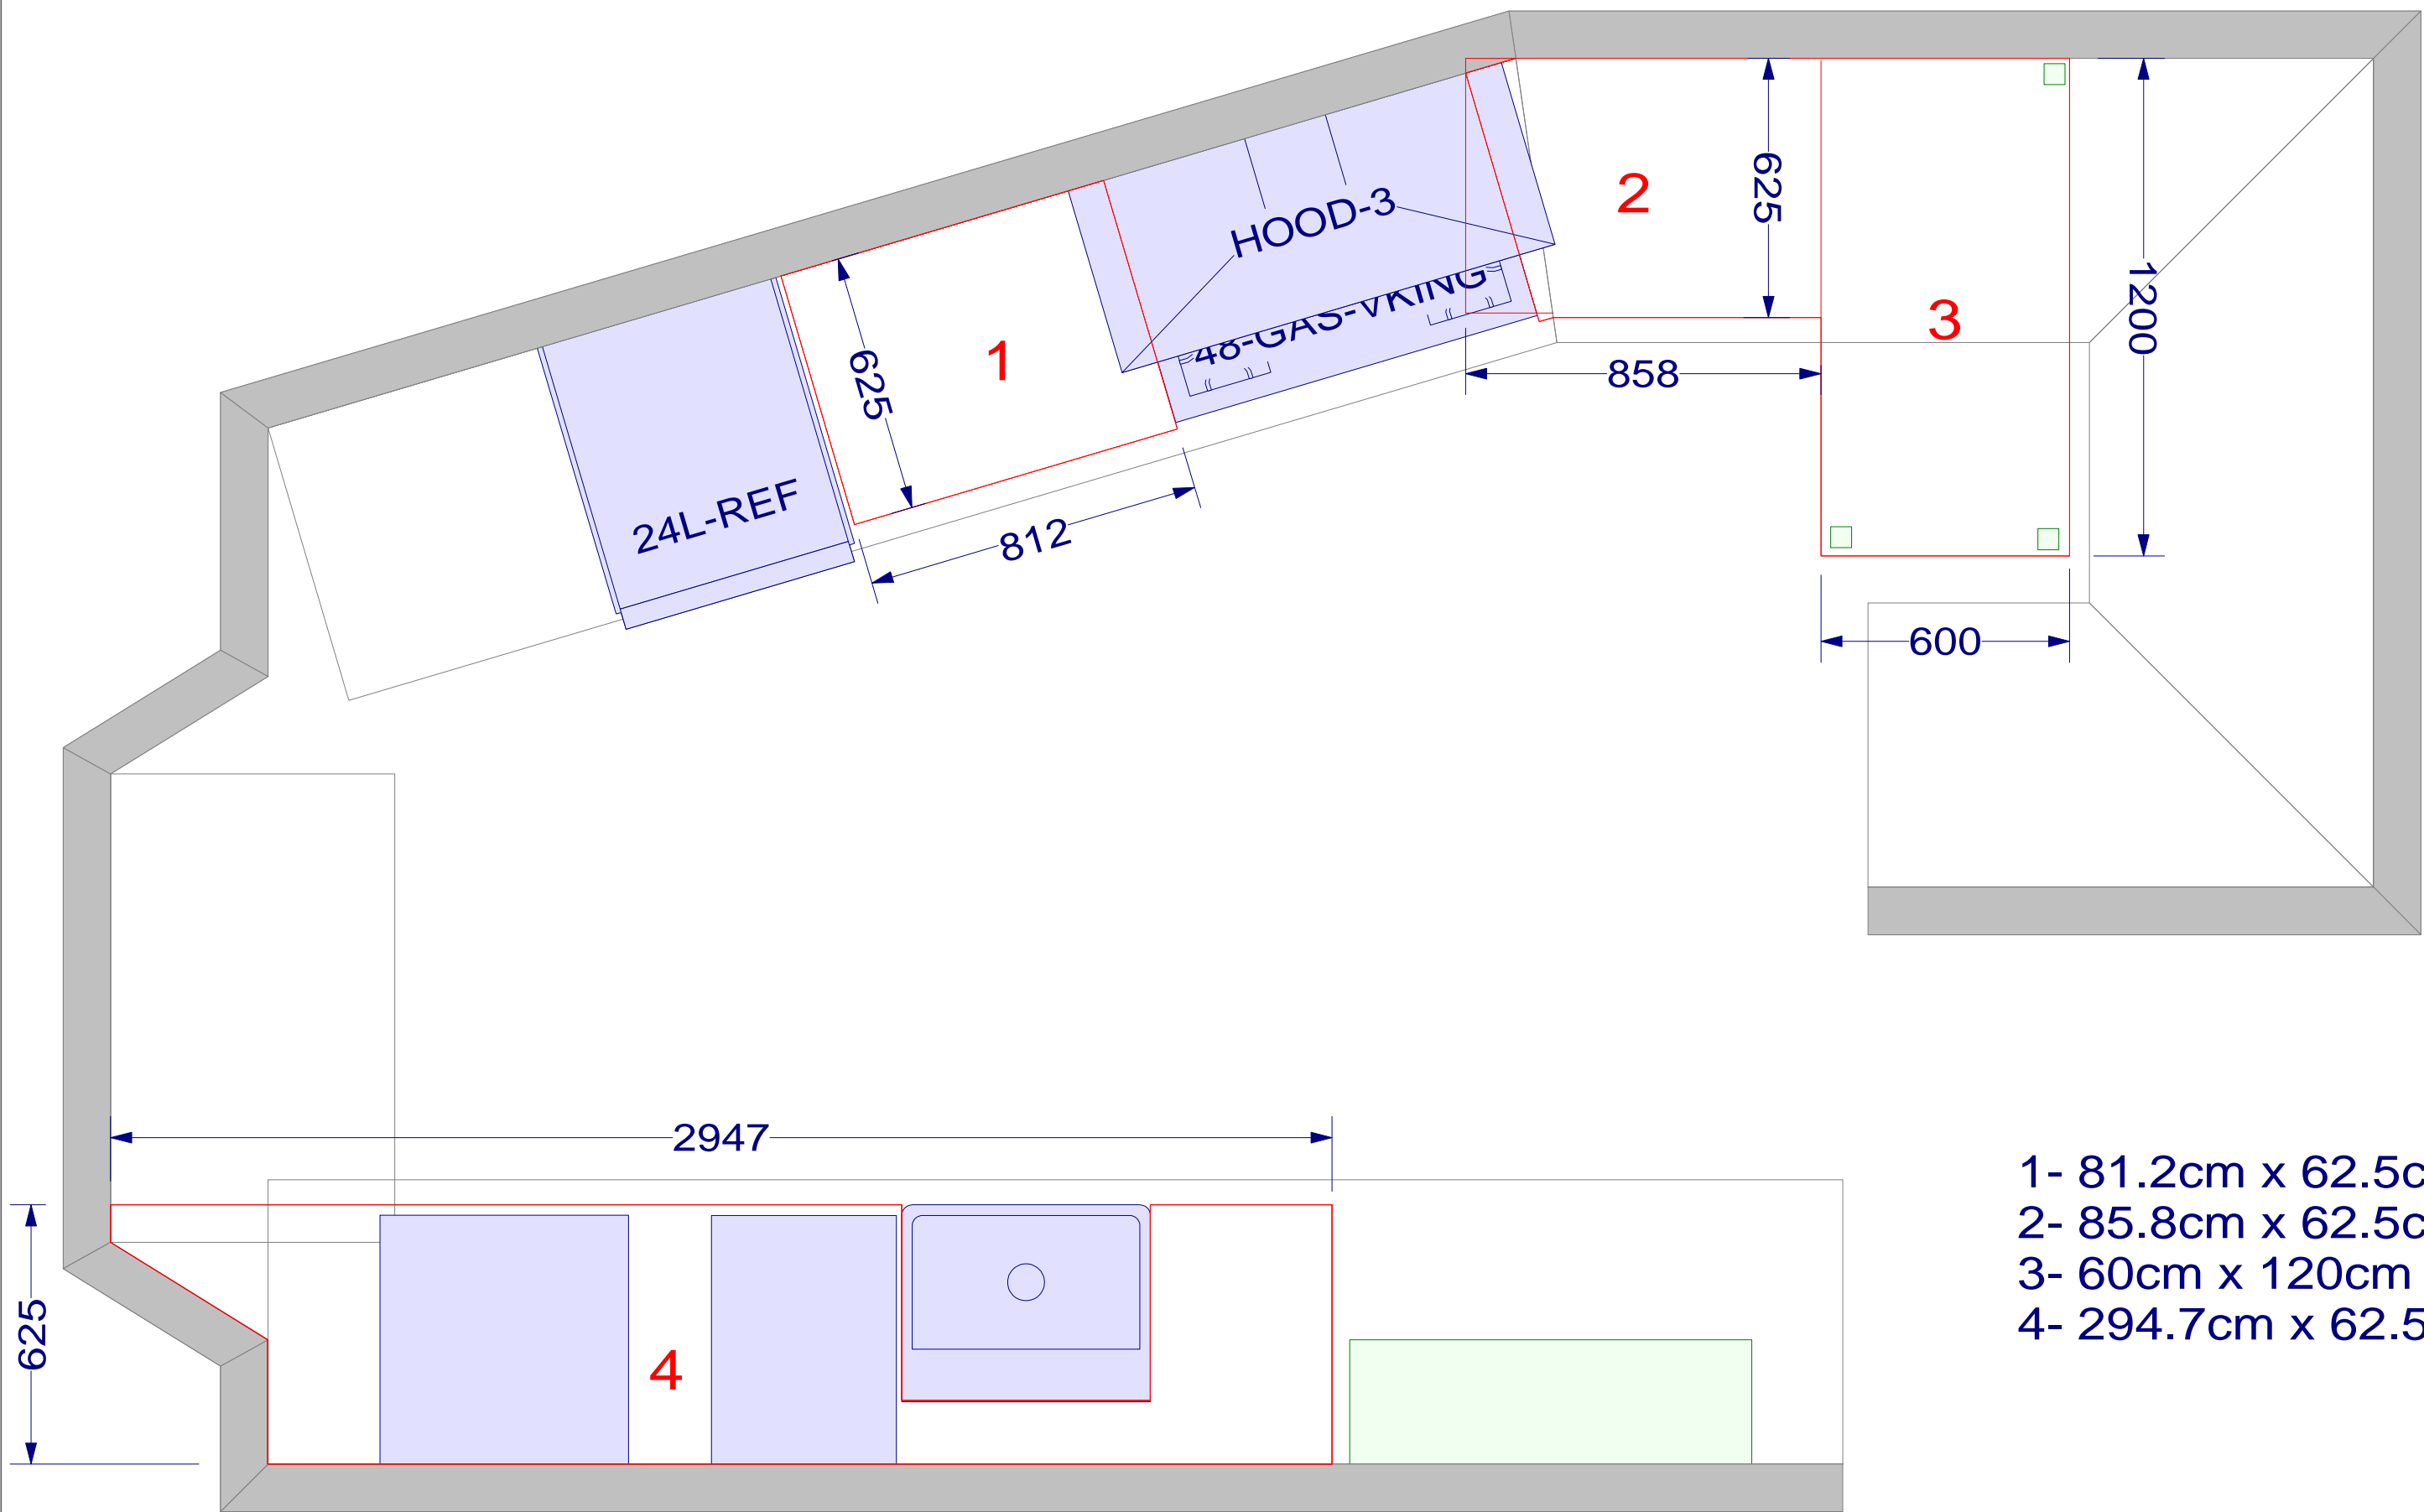

Designed: 13/08/2018
Printed: 13/08/2018

FLOOR PLANS

- Floor plan #1 – Shows wall, door and windows measurements - and IKEA cabinet codes.
- Floor plan #2 – Shows panels location and dimensions.
- Floor plan #3 – Shows countertop measurements.

Designed: 13/08/2018
 Printed: 13/08/2018

- 1- 81.2cm x 62.5cm
- 2- 85.8cm x 62.5cm
- 3- 60cm x 120cm
- 4- 294.7cm x 62.5cm

Use this design as reference for your contractor or installer. Do not use IKEA's Home planner file for installation purposes.