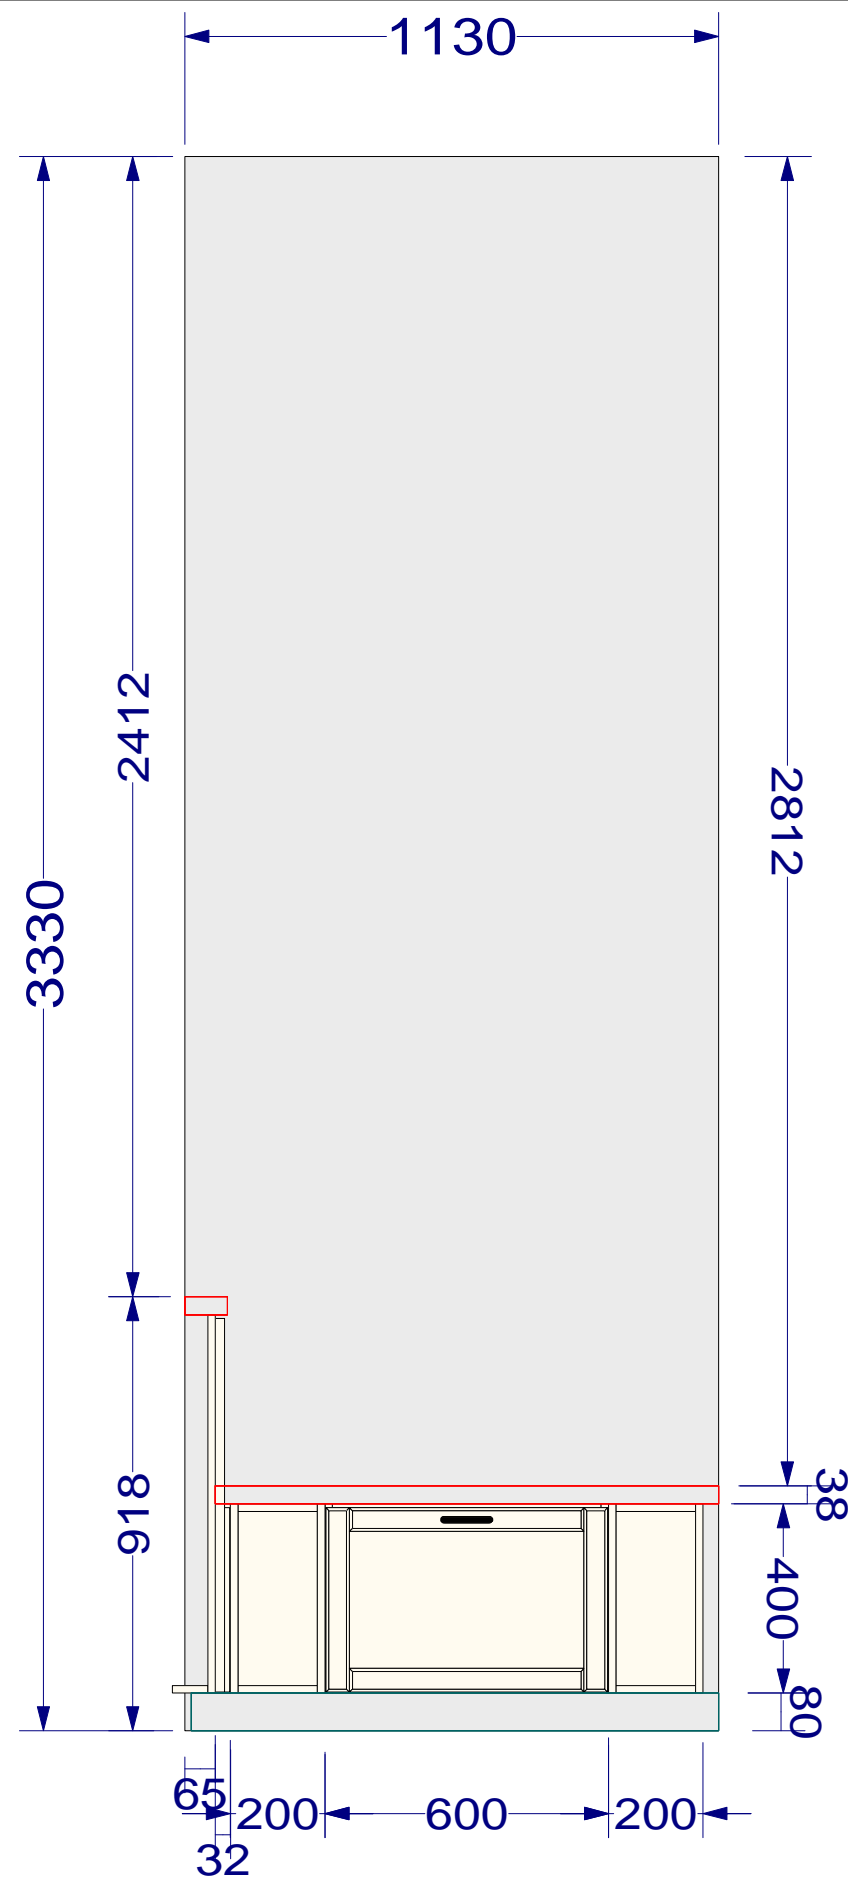

Use this design as reference for your contractor or installer. Do not use IKEA's Home planner file for installation purposes.

Changes related to incomplete or inaccurate provided measurements are a responsibility of the homeowner.

Designed: 08/08/2018
Printed: 08/08/2018