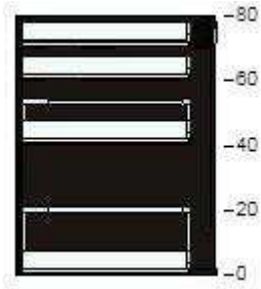

20297279	MAXIMERA pull-out interior fittings 20 cm	£40	1	£40
----------	---	-----	---	-----

3

90205634	METOD base cabinet frame wood effect black 60x60x80 cm	£23	1	£23
----------	---	-----	---	-----

30356070	LERHYTTAN drawer front black stained 60x10 cm	£29	1	£29
----------	--	-----	---	-----

10356071	LERHYTTAN drawer front black stained 60x20 cm	£19	1	£19
----------	--	-----	---	-----

90356072	LERHYTTAN drawer front black stained 60x40 cm	£32	1	£32
----------	--	-----	---	-----

30285025	MAXIMERA drawer, high white 60x60 cm	£40	1	£40
----------	--	-----	---	-----

90285032	MAXIMERA drawer, low white 60x60 cm	£25	2	£50
----------	--	-----	---	-----

60285038	MAXIMERA drawer, medium white 60x60 cm	£27	1	£27
----------	--	-----	---	-----

90205634	METOD base cabinet frame wood effect black 60x60x80 cm	£23	1	£23
30356070	LERHYTTAN drawer front black stained 60x10 cm	£29	1	£29
10356071	LERHYTTAN drawer front black stained 60x20 cm	£19	1	£19
90356072	LERHYTTAN drawer front black stained 60x40 cm	£32	1	£32
30285025	MAXIMERA drawer, high white 60x60 cm	£40	1	£40
90285032	MAXIMERA drawer, low white 60x60 cm	£25	2	£50
60285038	MAXIMERA drawer, medium white 60x60 cm	£27	1	£27