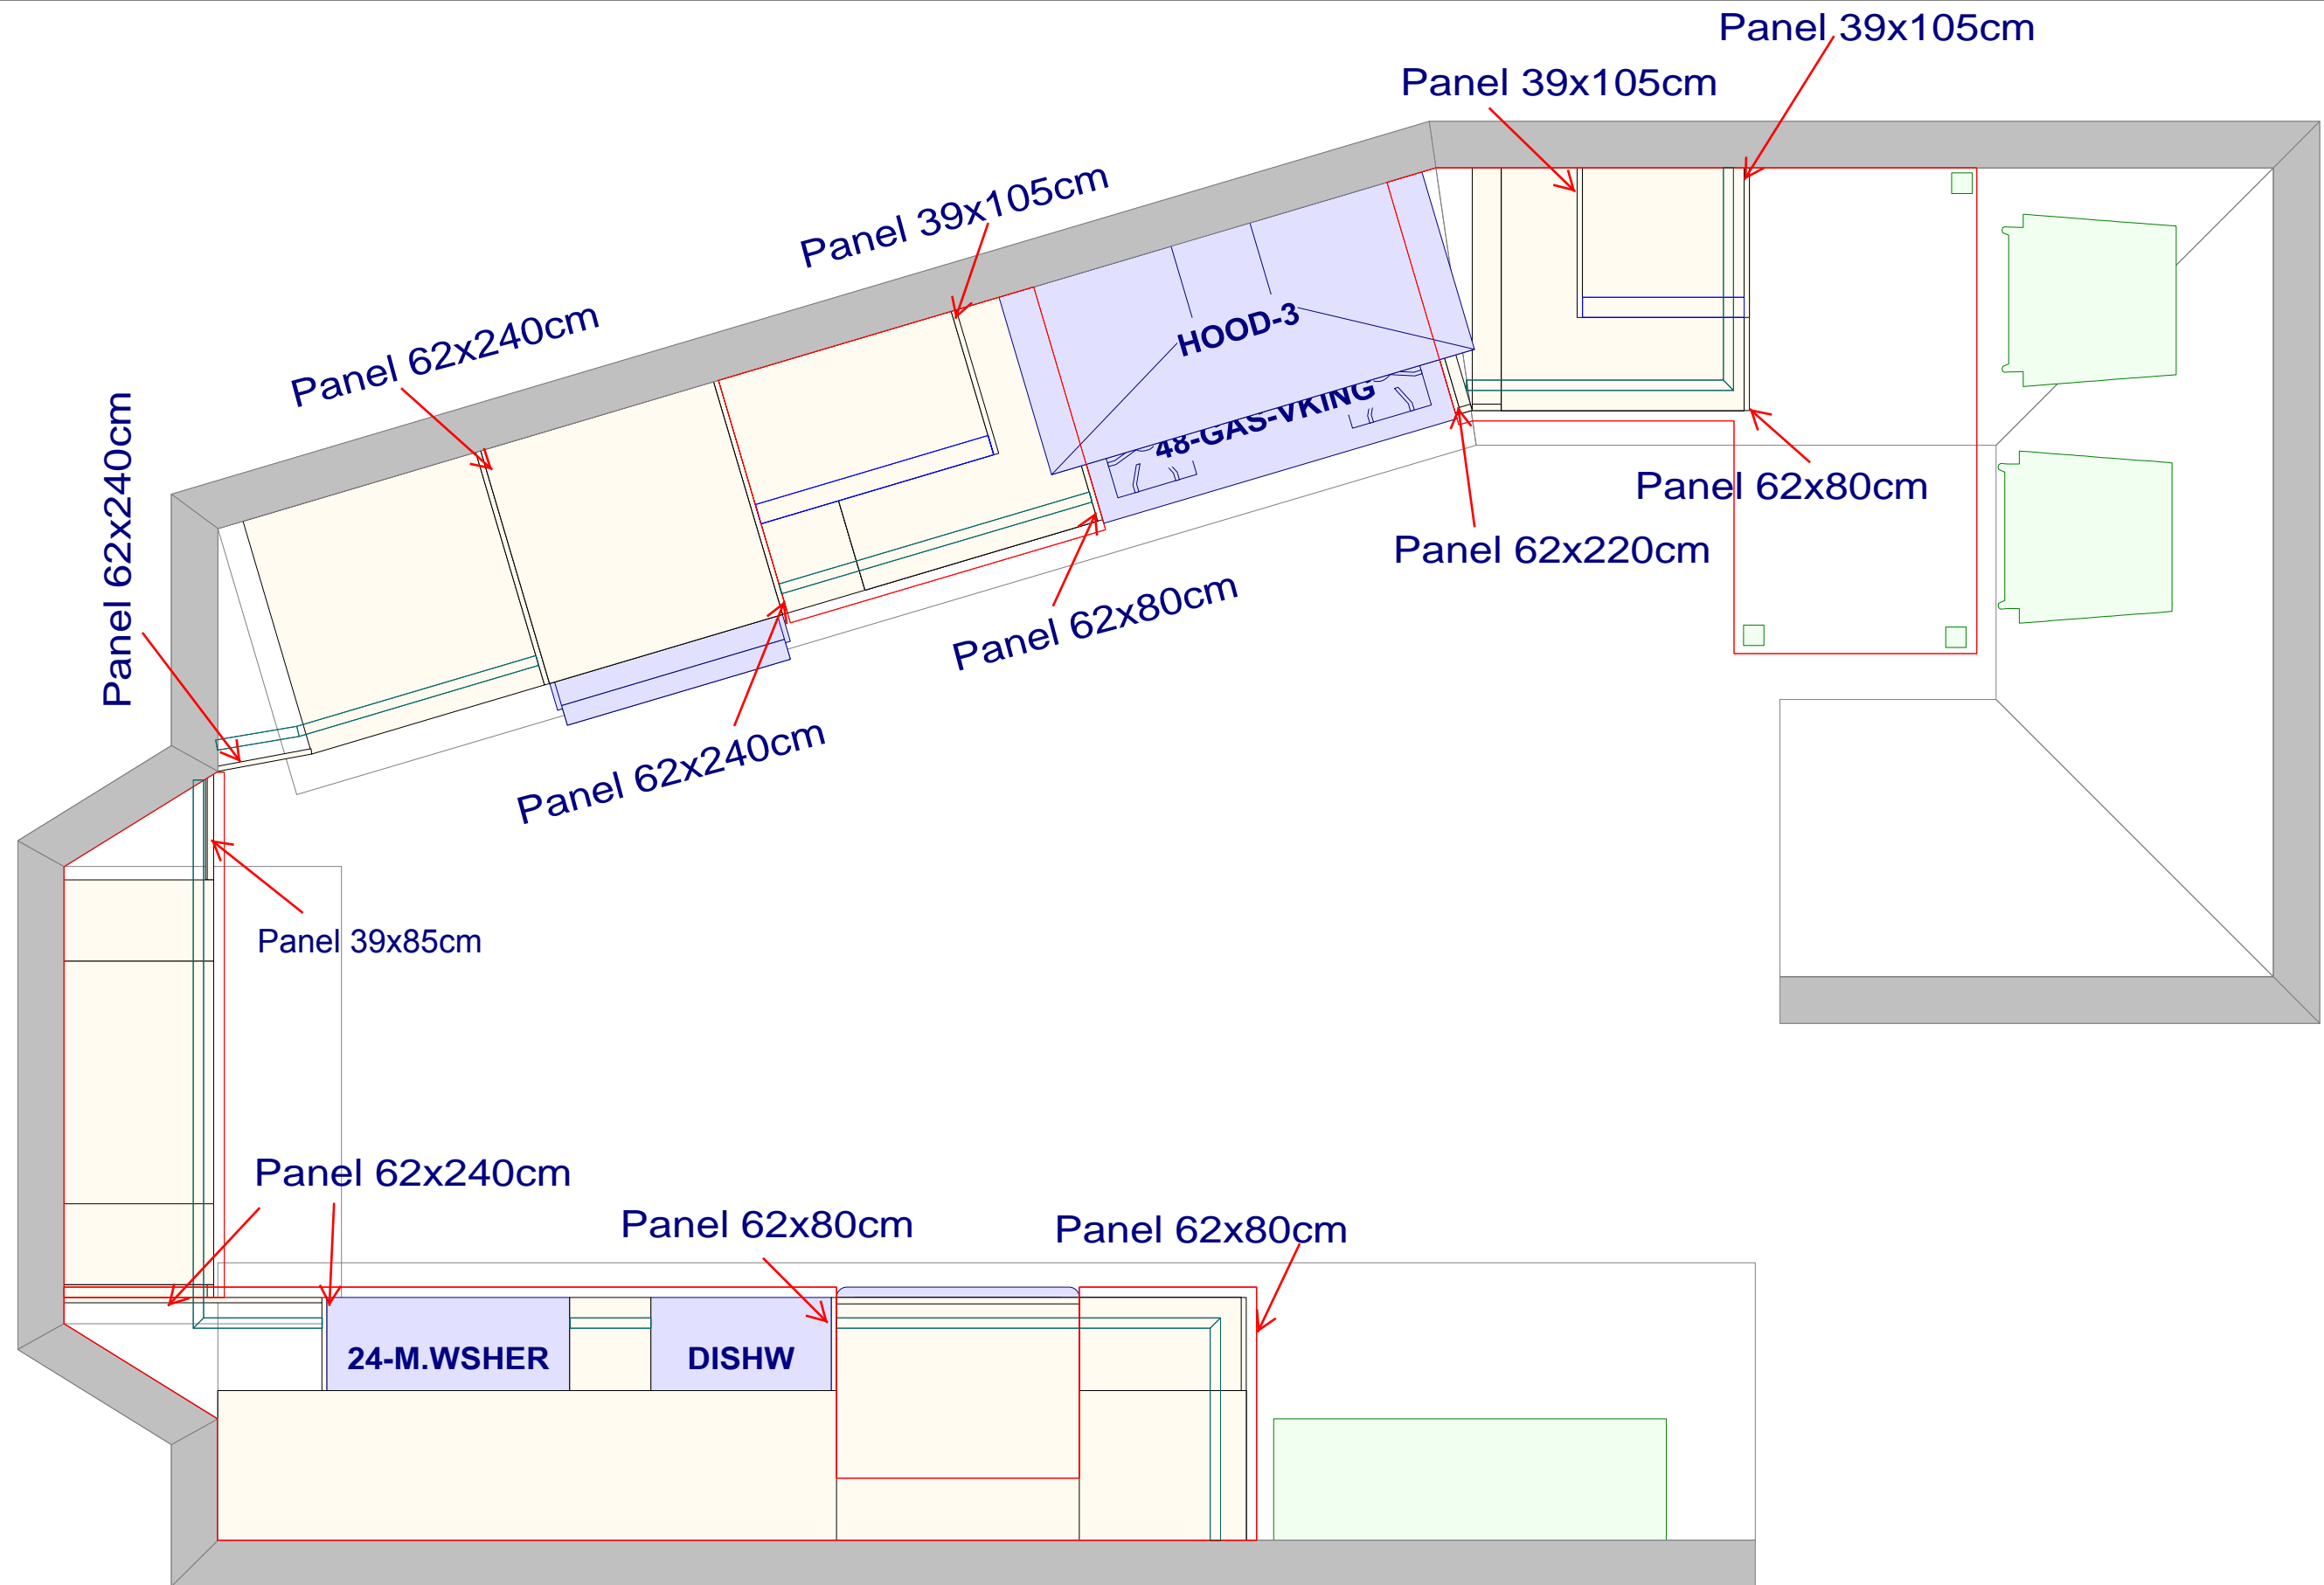

Use this design as reference for your contractor or installer. Do not use IKEA's Home planner file for installation purposes.

Changes related to incomplete or inaccurate provided measurements are a responsibility of the homeowner.

Designed: 13/08/2018
Printed: 13/08/2018