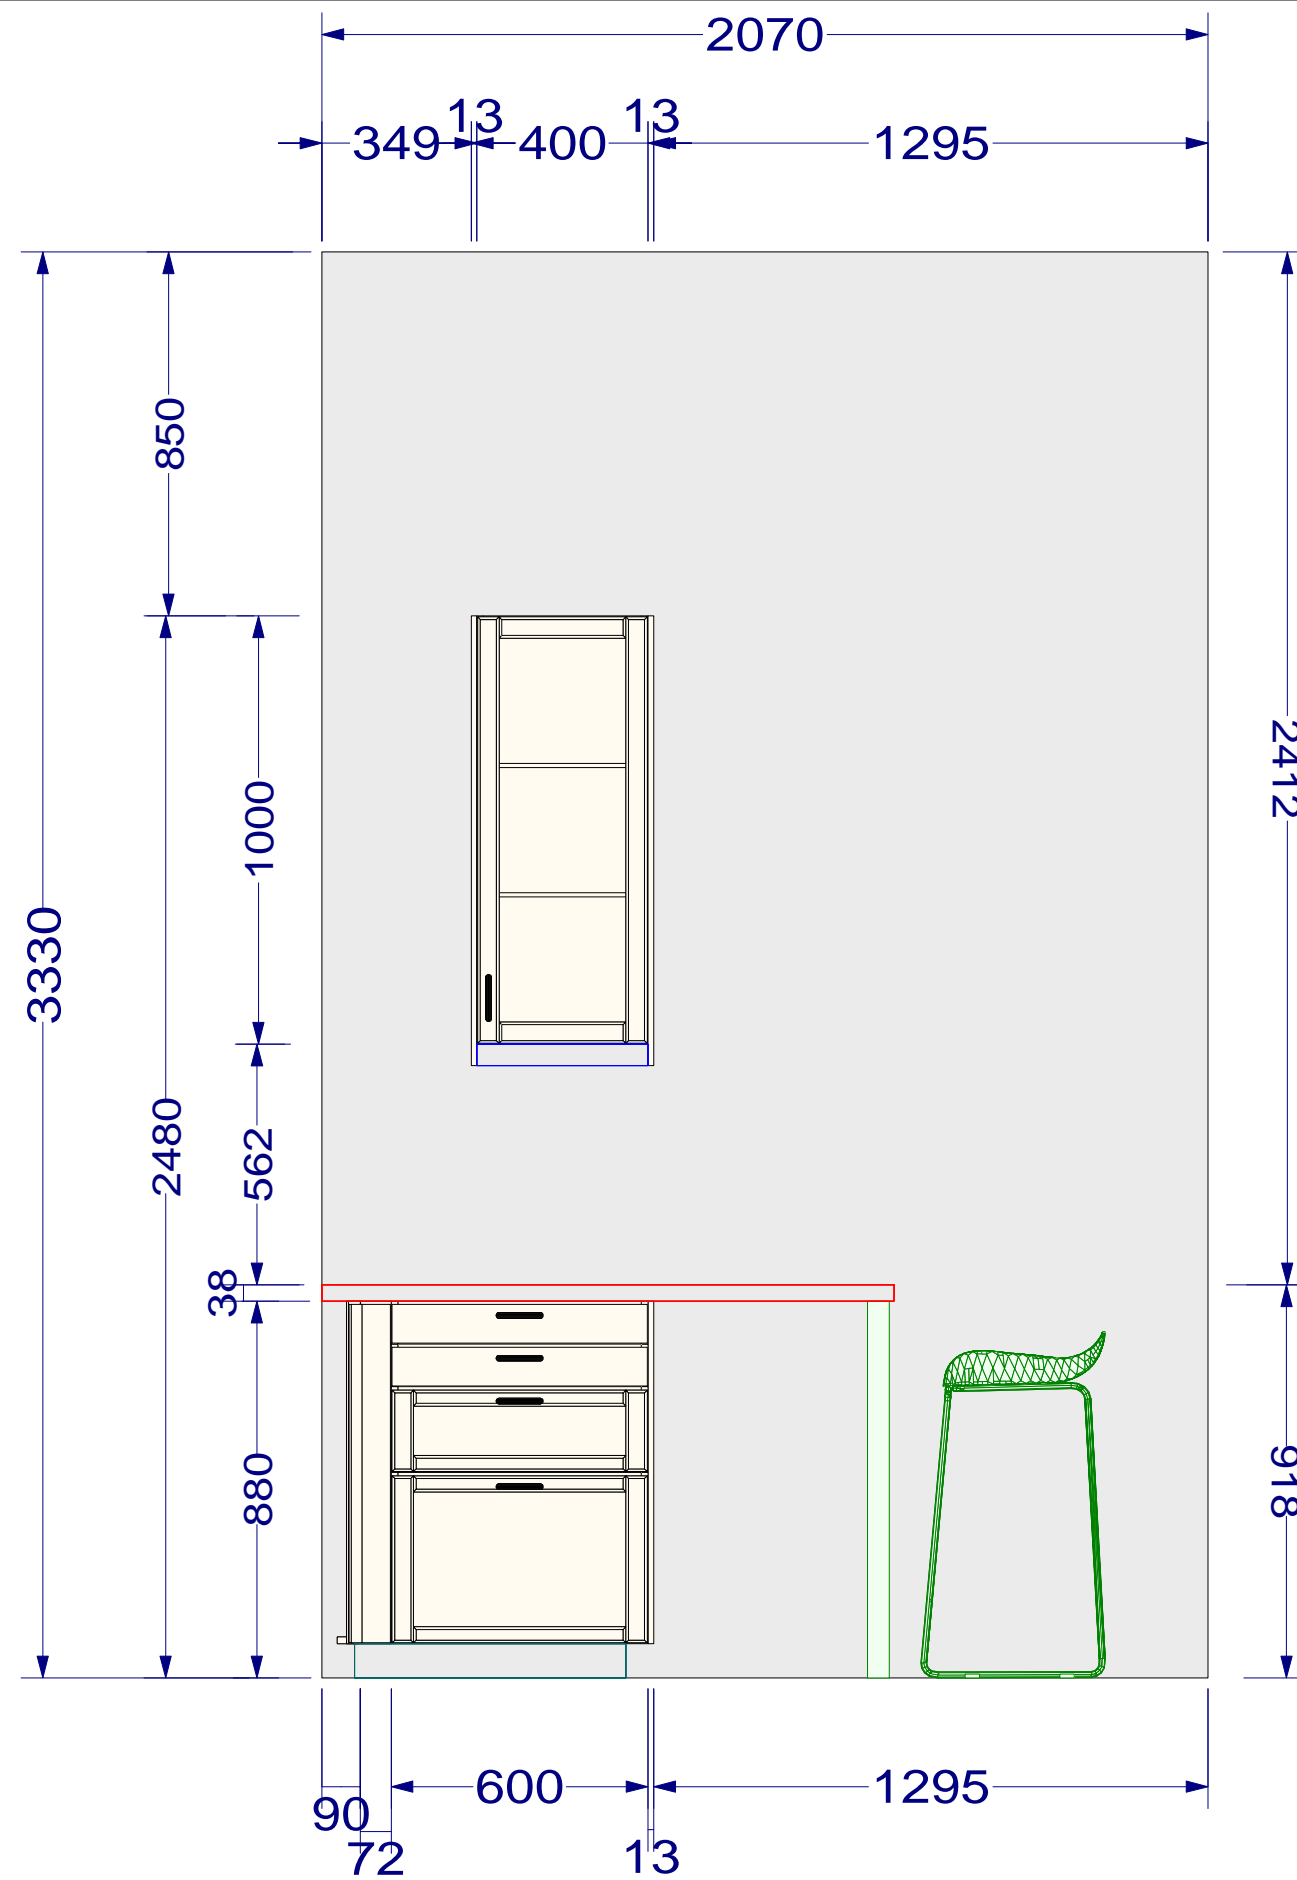

Use this design as reference for your contractor or installer. Do not use IKEA's Home planner file for installation purposes.

Changes related to incomplete or inaccurate provided measurements are a responsibility of the homeowner.

Designed: 13/08/2018
Printed: 13/08/2018