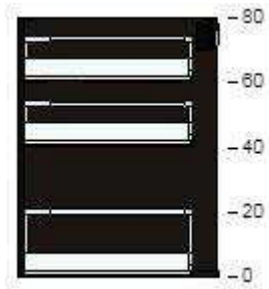

5

70205630	METOD base cabinet frame wood effect black 40x60x80 cm	£21	1	£21

70356068	LERHYTTAN drawer front black stained 40x20 cm	£14	2	£28

50356069	LERHYTTAN drawer front black stained 40x40 cm	£29	1	£29

00285022	MAXIMERA drawer, high white 40x60 cm	£30	1	£30

00285036	MAXIMERA drawer, medium white 40x60 cm	£20	2	£40

6