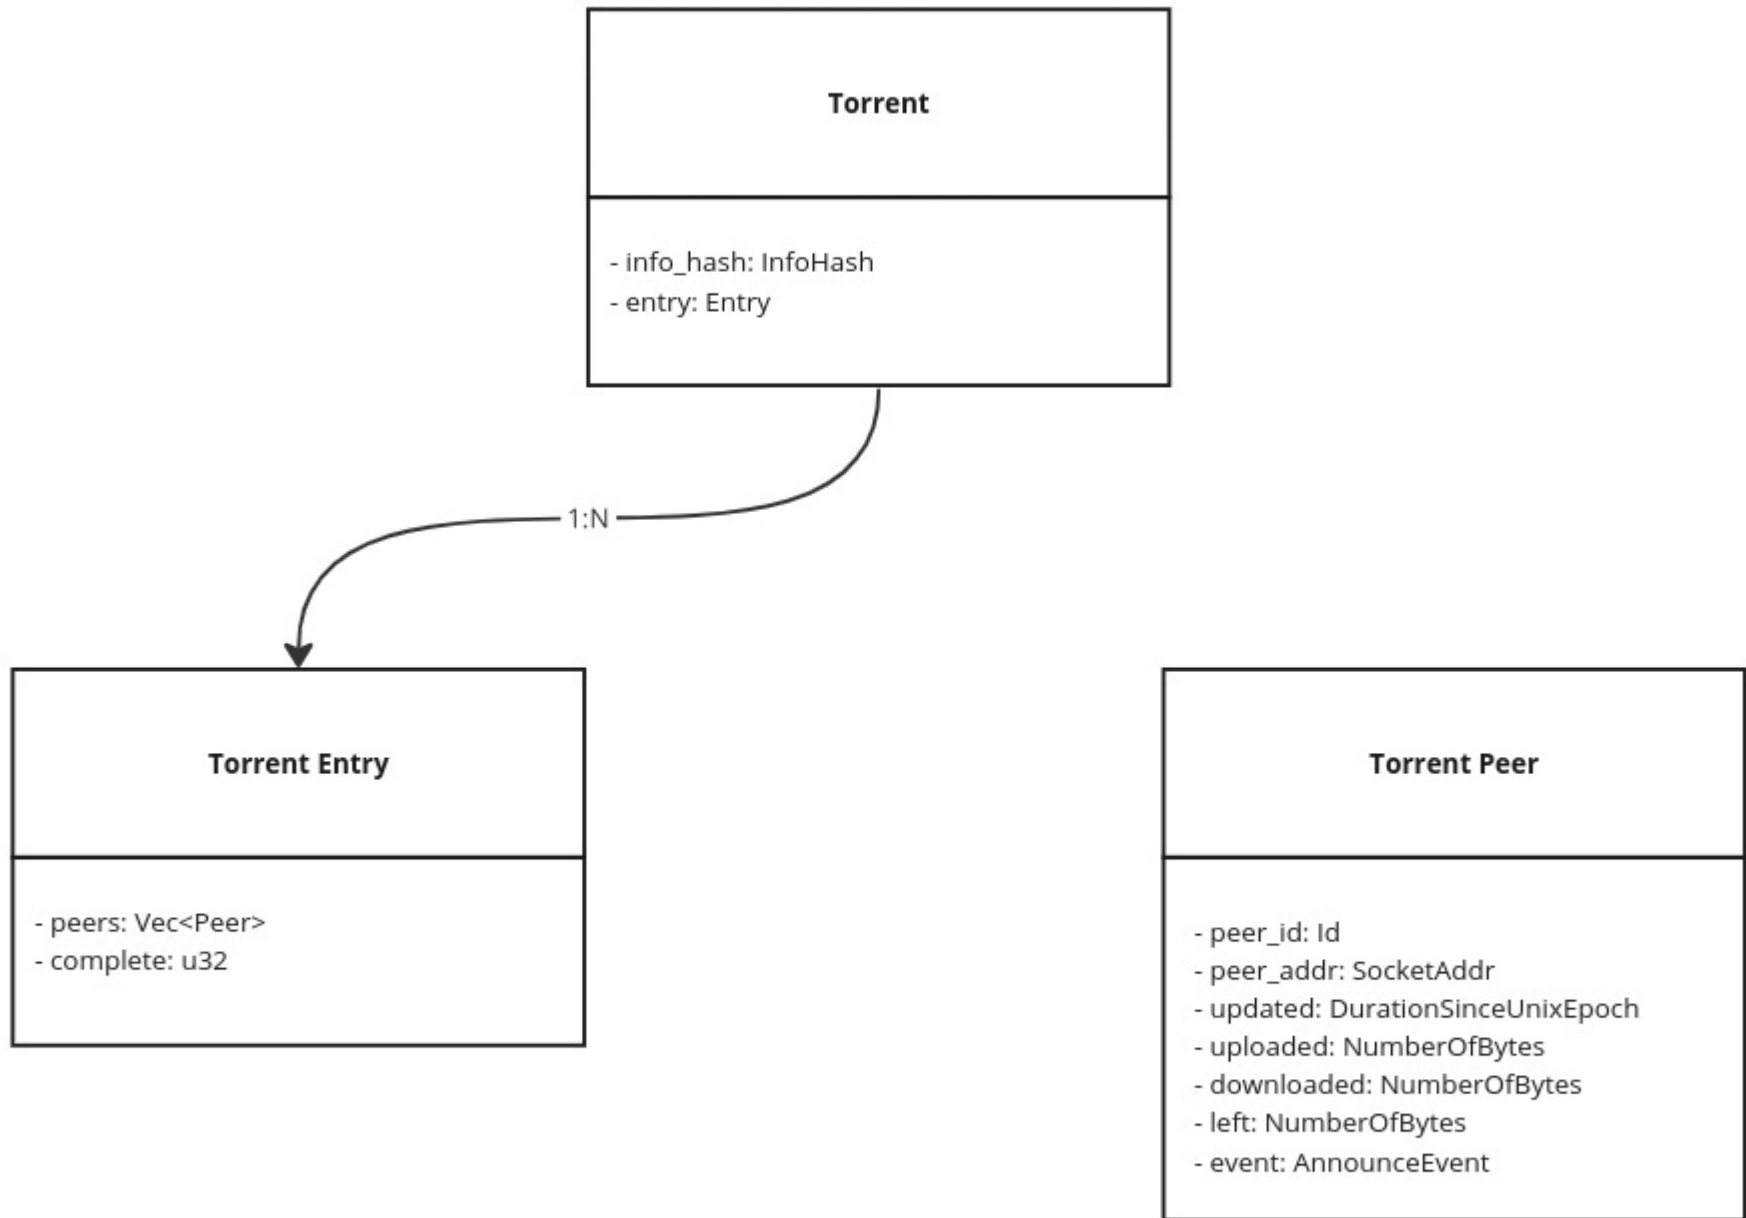

Torrents

info_hash	

Torrent Stats

info_hash	complete	incomplete

Peers

info_hash	peer_id	peer_addr	updated	uploaded	downloaded	left	event

Torrents

info_hash	Entry

Tracker

attribute	value
torrents	

BTreeMap

Node

Node

Node

BTreeMap

Node

Node