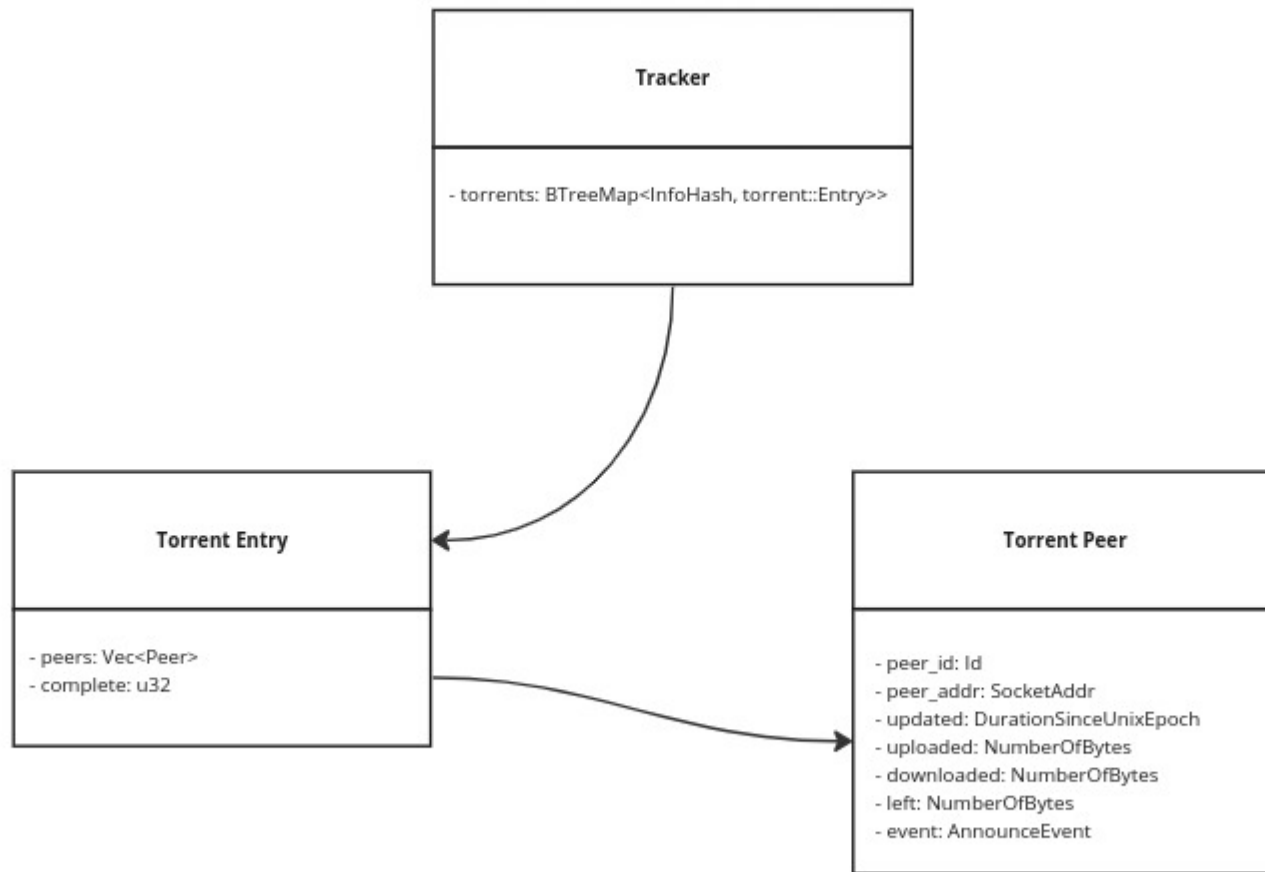

Torrents

info_hash	

Torrent Stats

info_hash	complete	incomplete

Peers

info_hash	peer_id	peer_addr	updated	uploaded	downloaded	left	event

Torrents

info_hash	Entry

Tracker

attribute	value
torrents	

BTreeMap

Node

Node

Node

BTreeMap

Node