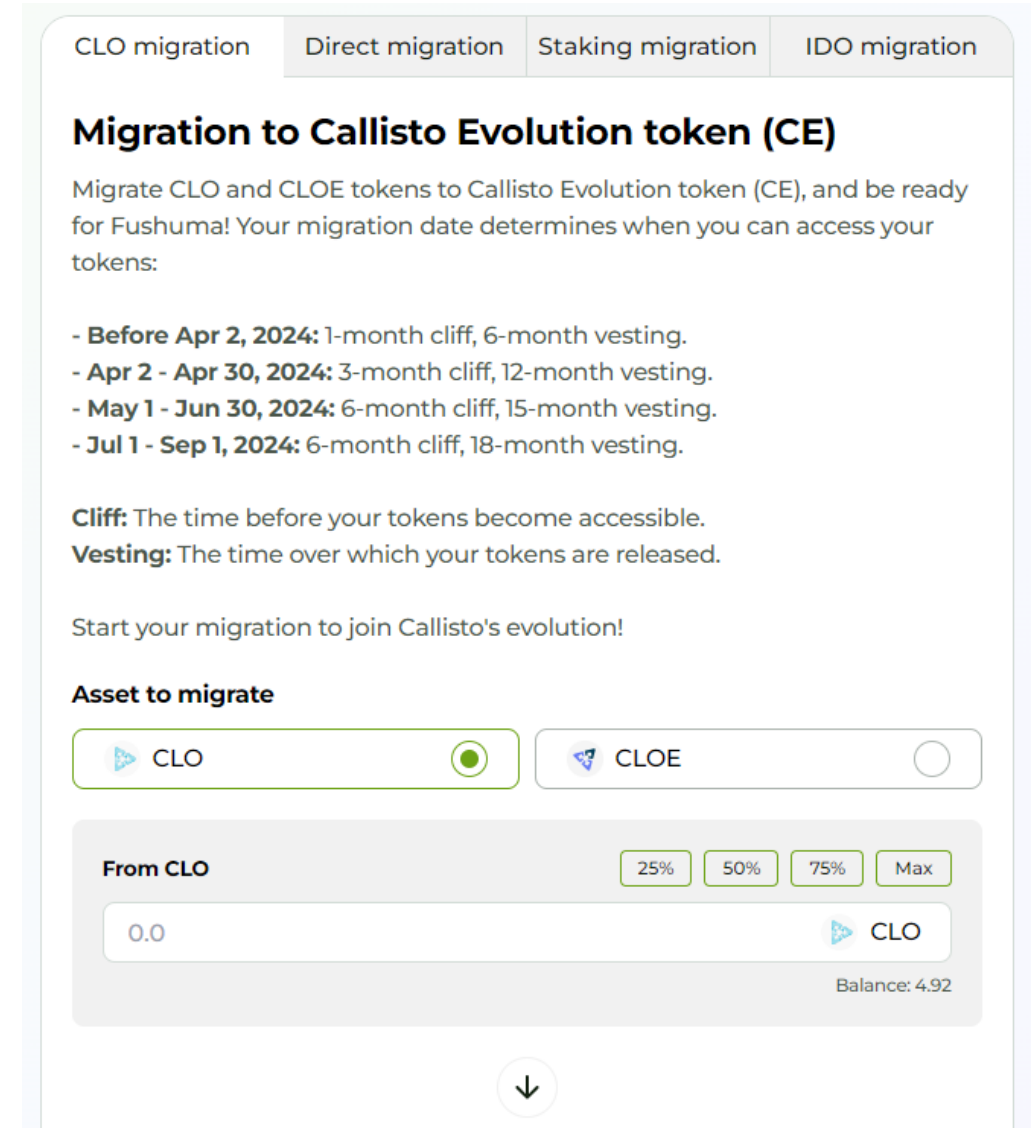

# **STEP-BY-STEP MIGRATION FROM CLO AND CLOE TO CE**

Go to <https://app.soy.finance/en/migrate>

Click on the "**Connect wallet**" button in the top right-hand corner or in the middle of the page.

The window that opens asks you to choose your portfolio and select your network.

- ✓ In the first case, select "**Metamask**" or "**Trust Wallet**" or "**WalletConnect**" depending on the wallet you are using.
- ✓ In the second case, choose the "**Callisto Network**".
- ✓ Then click on the "**Connect wallet**" button.

Your portfolio (in this case Metamask) launches and asks for your login details.

- ✓ Enter your login details and click on "**Unlock**".
- ✓ Validate the following steps to grant the authorizations required by Metamask.

Once the connection has been established, the page appears as follows.

**MIGRATION OF CLO TOKENS TO CE**

We stay in the "CLO migration" tab.

Start your migration to join Callisto's evolution!

**Asset to migrate**