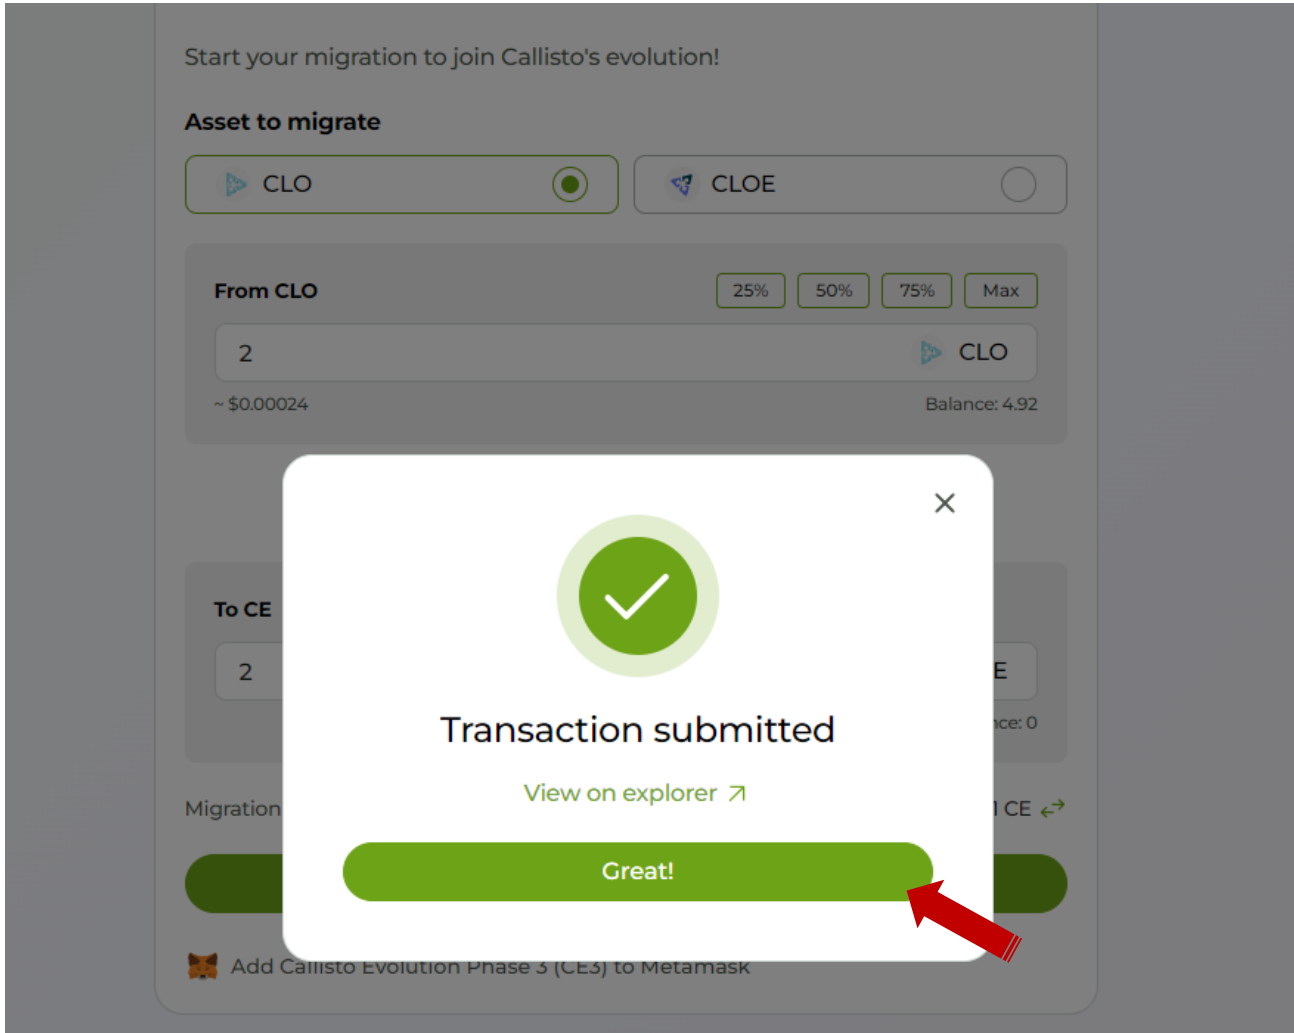

**Safe trading**  
Token audits  
ERC 223 token standard

SlothTV  
Github  
Team

Once migration is complete, the following window appears.

Click on "**Great**" to finalize the migration process.

To automatically add the CE token to your wallet, click on the **"Add Callisto Evolution Phase 3 (CE3) to Metamask"** below the **"Migrate"** button.