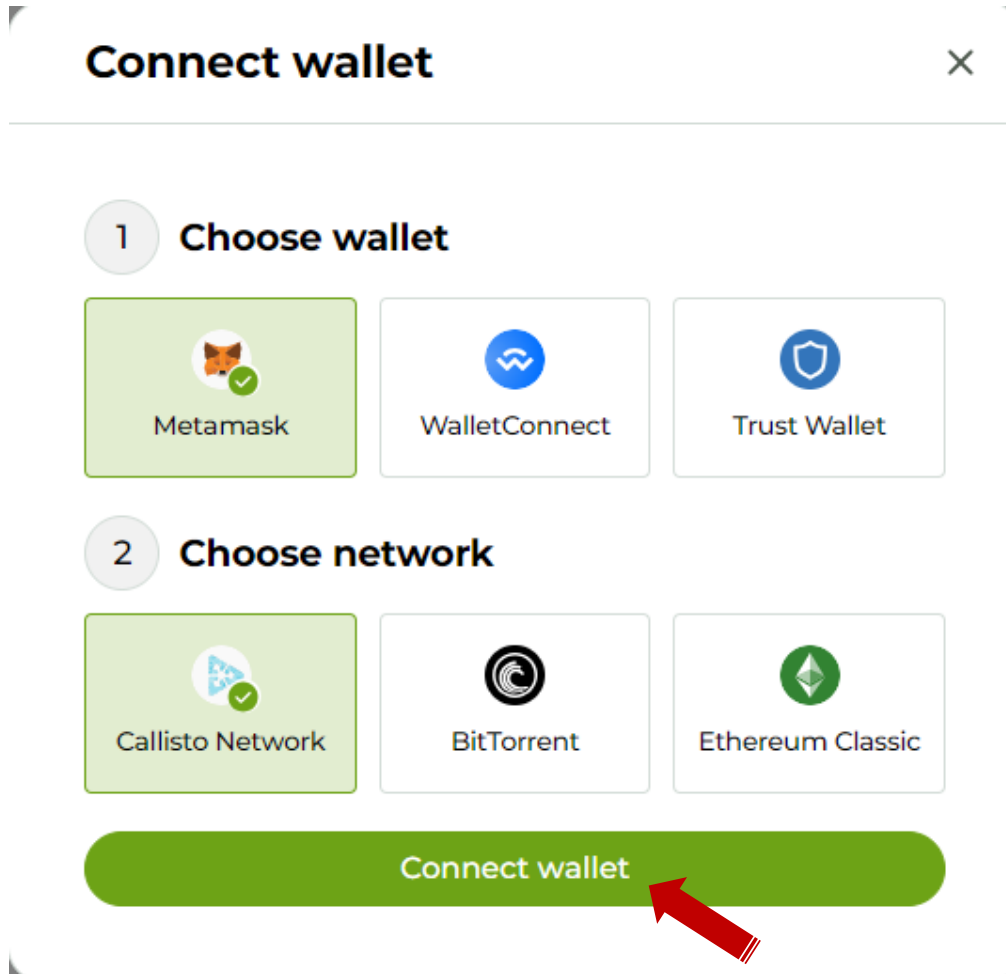

# **STEP-BY-STEP MIGRATION FROM CLO AND CLOE TO CE**

Go to <https://app.soy.finance/en/migrate>

Click on the "**Connect wallet**" button in the top right-hand corner or in the middle of the page.

The window that opens asks you to choose your portfolio and select your network.

- ✓ In the first case, select "**Metamask**" or "**Trust Wallet**" or "**WalletConnect**" depending on the wallet you are using.
- ✓ In the second case, choose the "**Callisto Network**".
- ✓ Then click on the "**Connect wallet**" button.