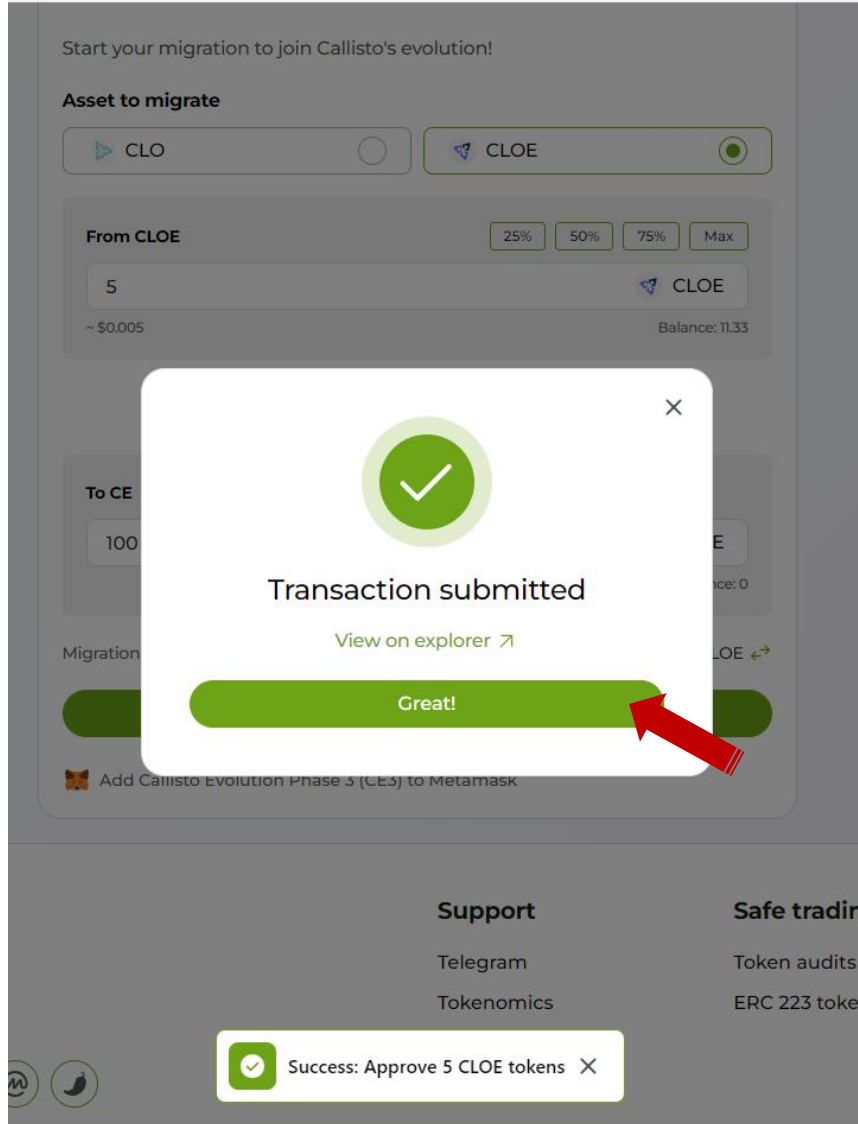

Modifier

Estimated fee \$0.00 0.44899004 CLO

Frais maximums: 0.44899004 CLO

Afficher les détails

Rejeter Approuver

Once the operation is complete, the following window appears.

Click on the "**Great**" button to finalize the operation.

We then move on to the second stage of the CLOE to CE migration process.

Click on the "Migrate CLOE" button to proceed to the next step.

- Jul 1 - Sep 1, 2024: 6-month cliff, 18-month vesting.

**Cliff:** The time before your tokens become accessible.  
**Vesting:** The time over which your tokens are released.