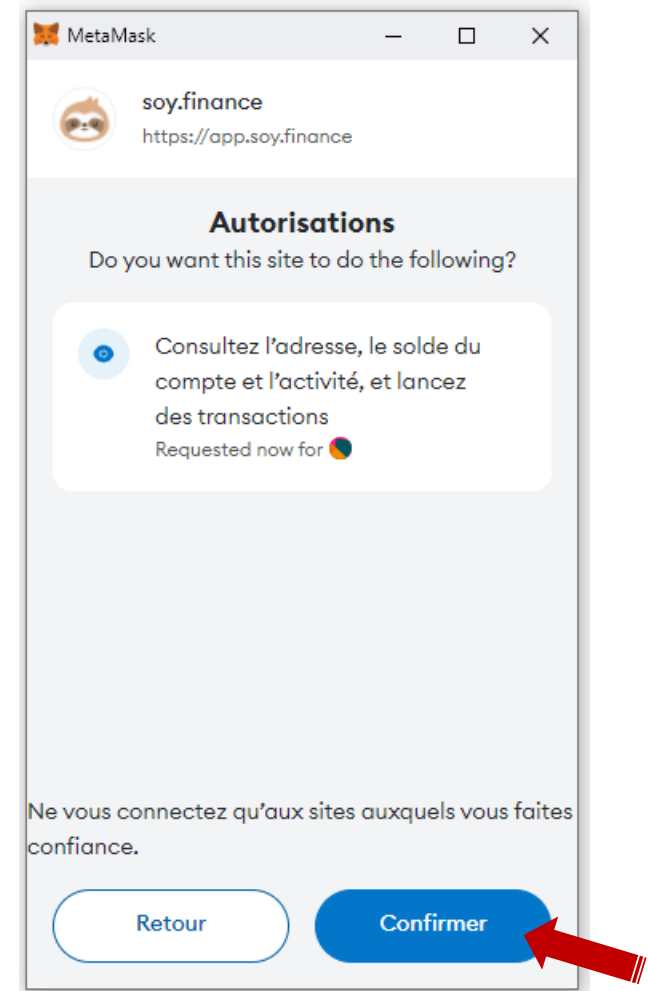

# **STEP-BY-STEP MIGRATION FROM CLO AND CLOE TO CE**

Go to <https://app.soy.finance/en/migrate>

Click on the "**Connect wallet**" button in the top right-hand corner or in the middle of the page.

The window that opens asks you to choose your portfolio and select your network.

- ✓ In the first case, select "**Metamask**" or "**Trust Wallet**" or "**WalletConnect**" depending on the wallet you are using.
- ✓ In the second case, choose the "**Callisto Network**".
- ✓ Then click on the "**Connect wallet**" button.

Your portfolio (in this case Metamask) launches and asks for your login details.

- ✓ Enter your login details and click on "**Unlock**".
- ✓ Validate the following steps to grant the authorizations required by Metamask.