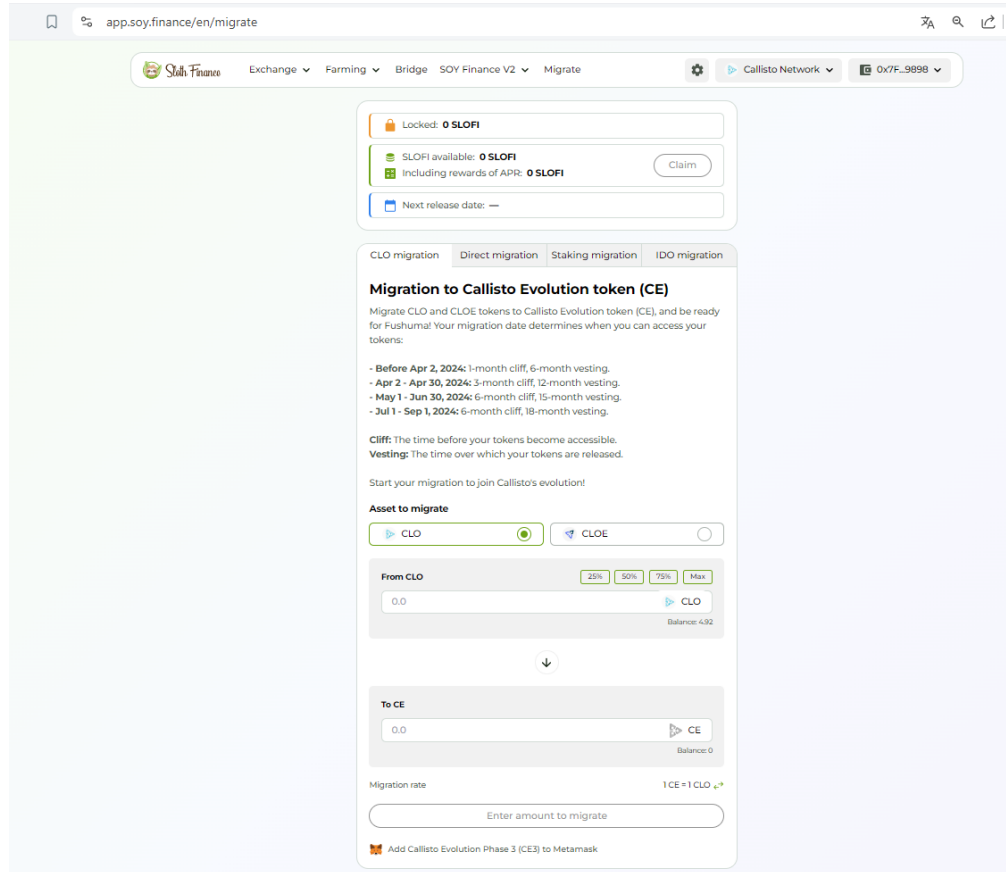

Once the connection has been established, the page appears as follows.