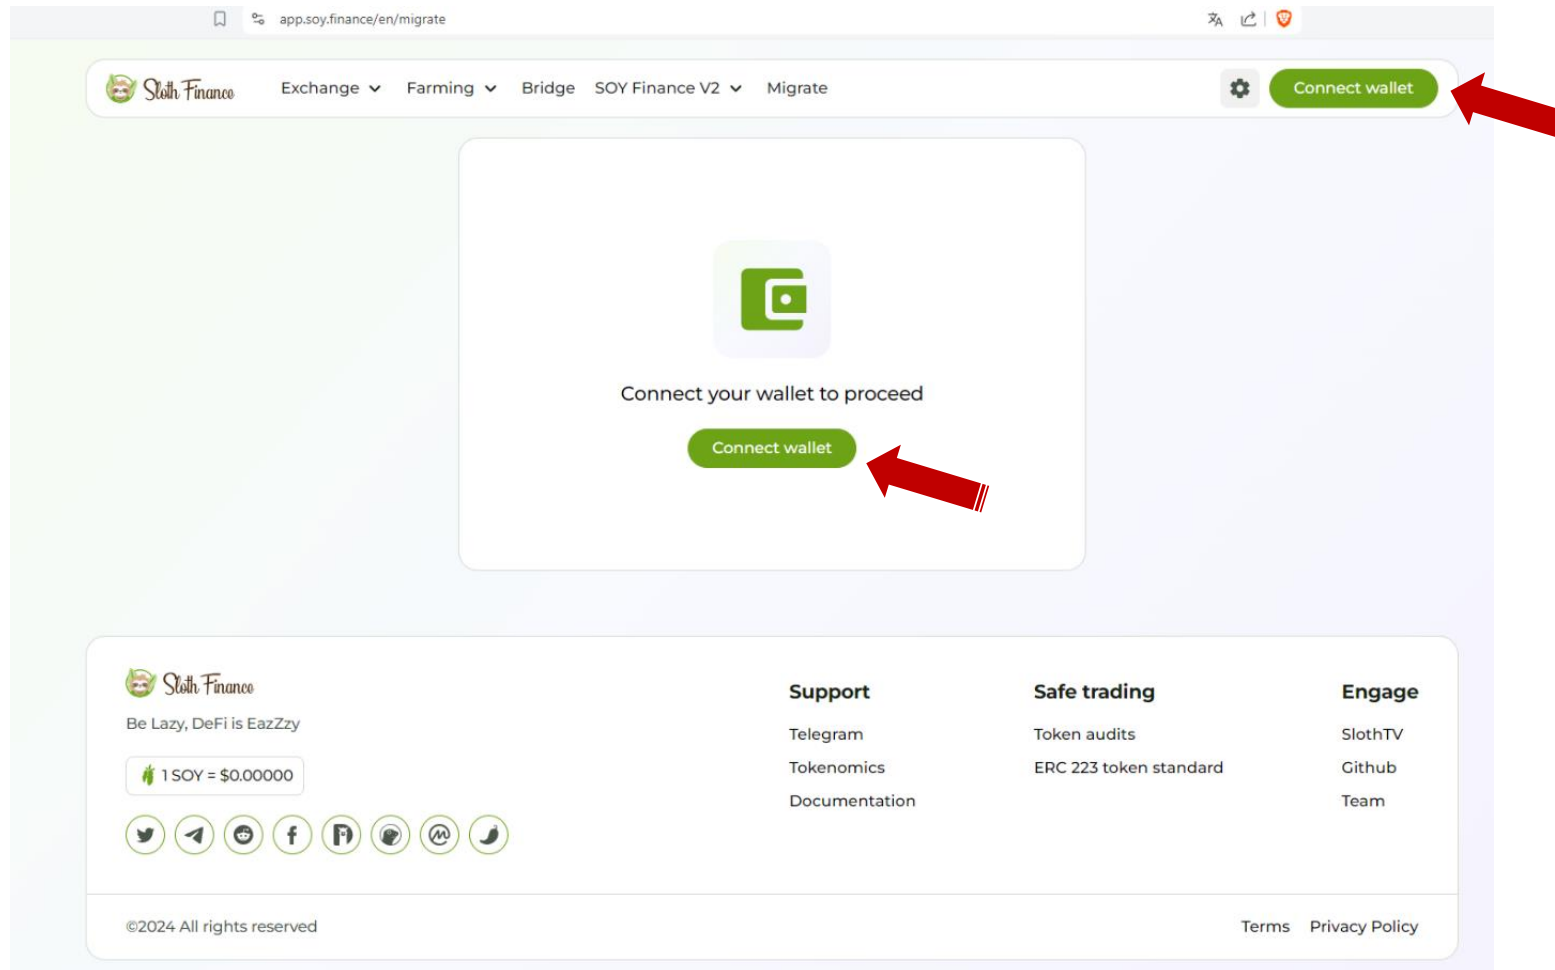

# **STEP-BY-STEP MIGRATION FROM CLO AND CLOE TO CE**

Go to <https://app.soy.finance/en/migrate>

Click on the "**Connect wallet**" button in the top right-hand corner or in the middle of the page.

The window that opens asks you to choose your portfolio and select your network.