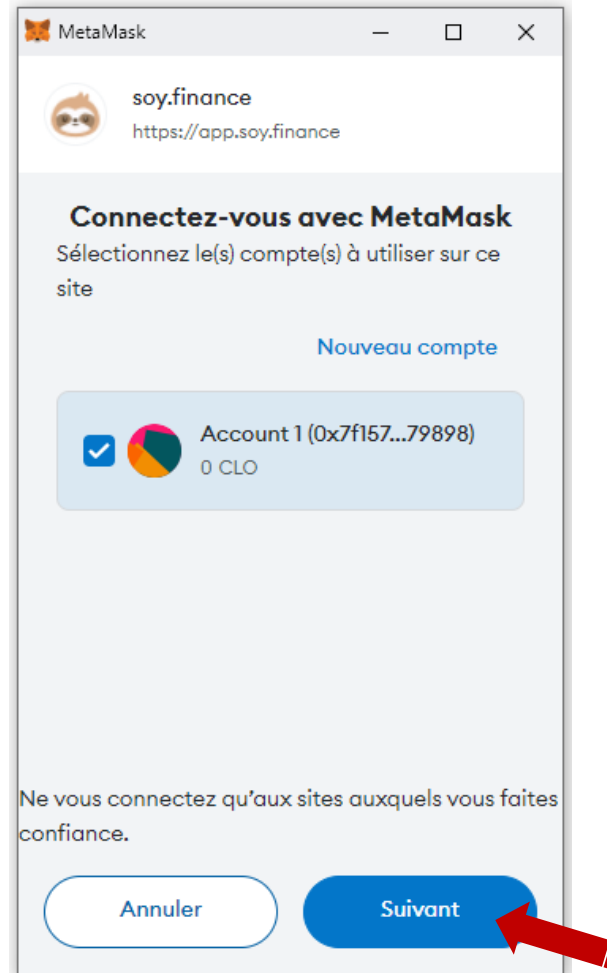

# **STEP-BY-STEP MIGRATION FROM CLO AND CLOE TO CE**

Go to <https://app.soy.finance/en/migrate>

Click on the "**Connect wallet**" button in the top right-hand corner or in the middle of the page.

The window that opens asks you to choose your portfolio and select your network.

- ✓ In the first case, select "**Metamask**" or "**Trust Wallet**" or "**WalletConnect**" depending on the wallet you are using.
- ✓ In the second case, choose the "**Callisto Network**".
- ✓ Then click on the "**Connect wallet**" button.

Your portfolio (in this case Metamask) launches and asks for your login details.

- ✓ Enter your login details and click on "**Unlock**".
- ✓ Validate the following steps to grant the authorizations required by Metamask.