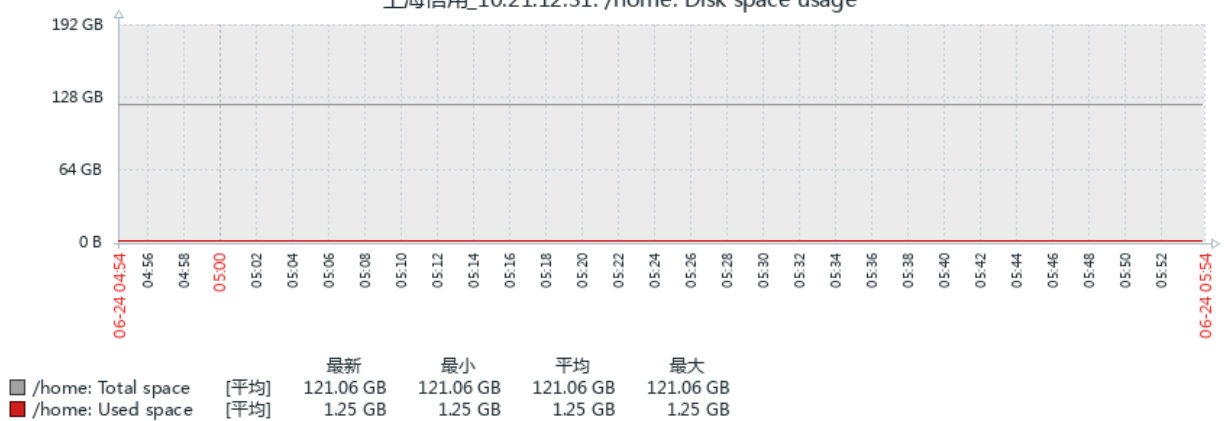

/home: Disk space usage

上海信用_10.21.12.31: /home: Disk space usage