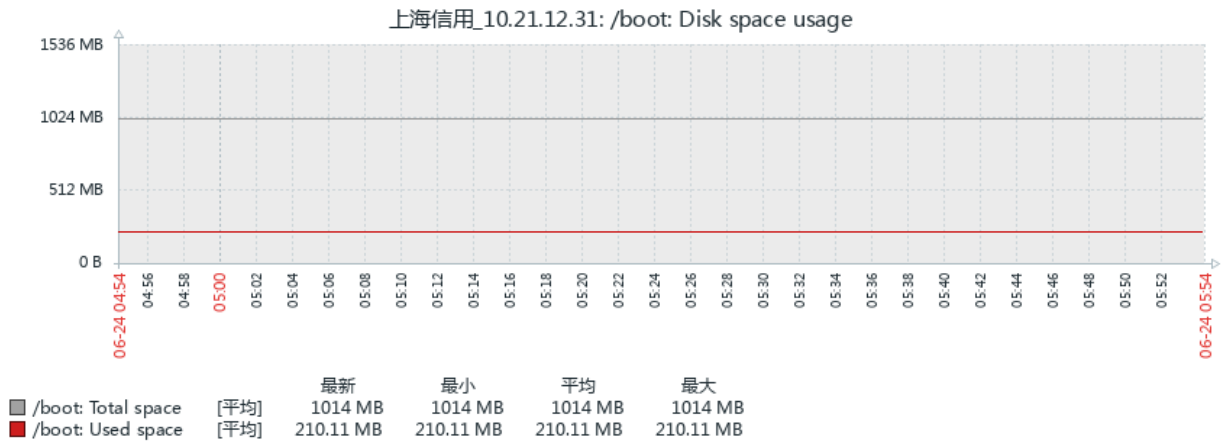

# Memory usage

上海信用\_10.21.12.31: Memory usage

# /: Disk space usage

上海信用\_10.21.12.31: /: Disk space usage

# /home: Disk space usage

上海信用\_10.21.12.31: /home: Disk space usage

## /boot: Disk space usage