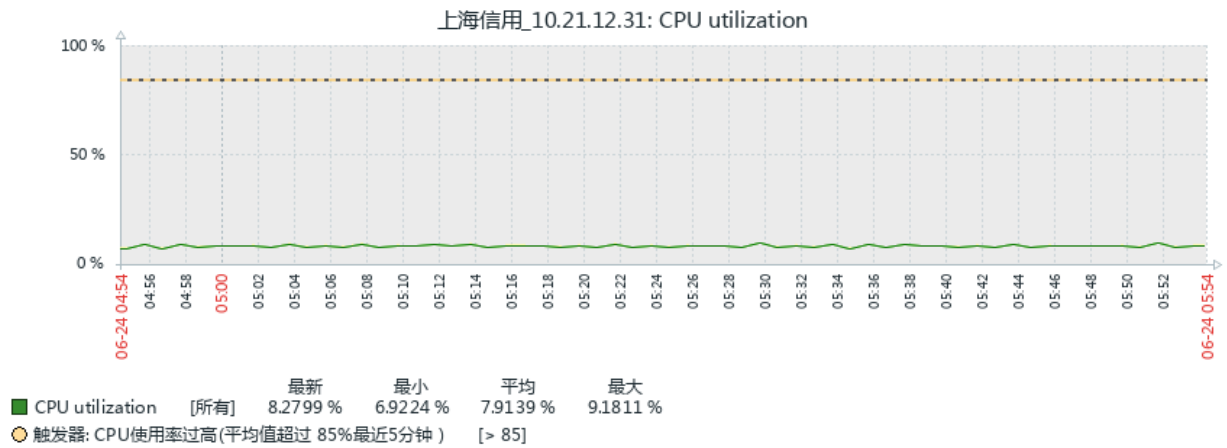

Graphs for 10.21.12.31

CPU utilization