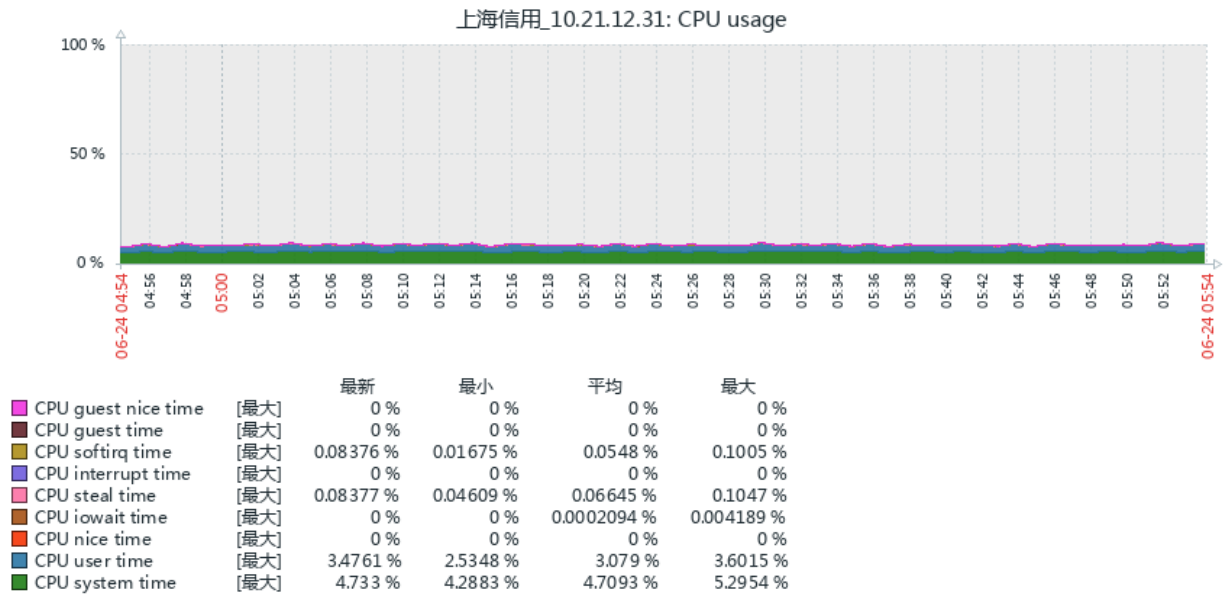

Graphs for 10.21.12.31

CPU utilization

CPU usage

Swap usage