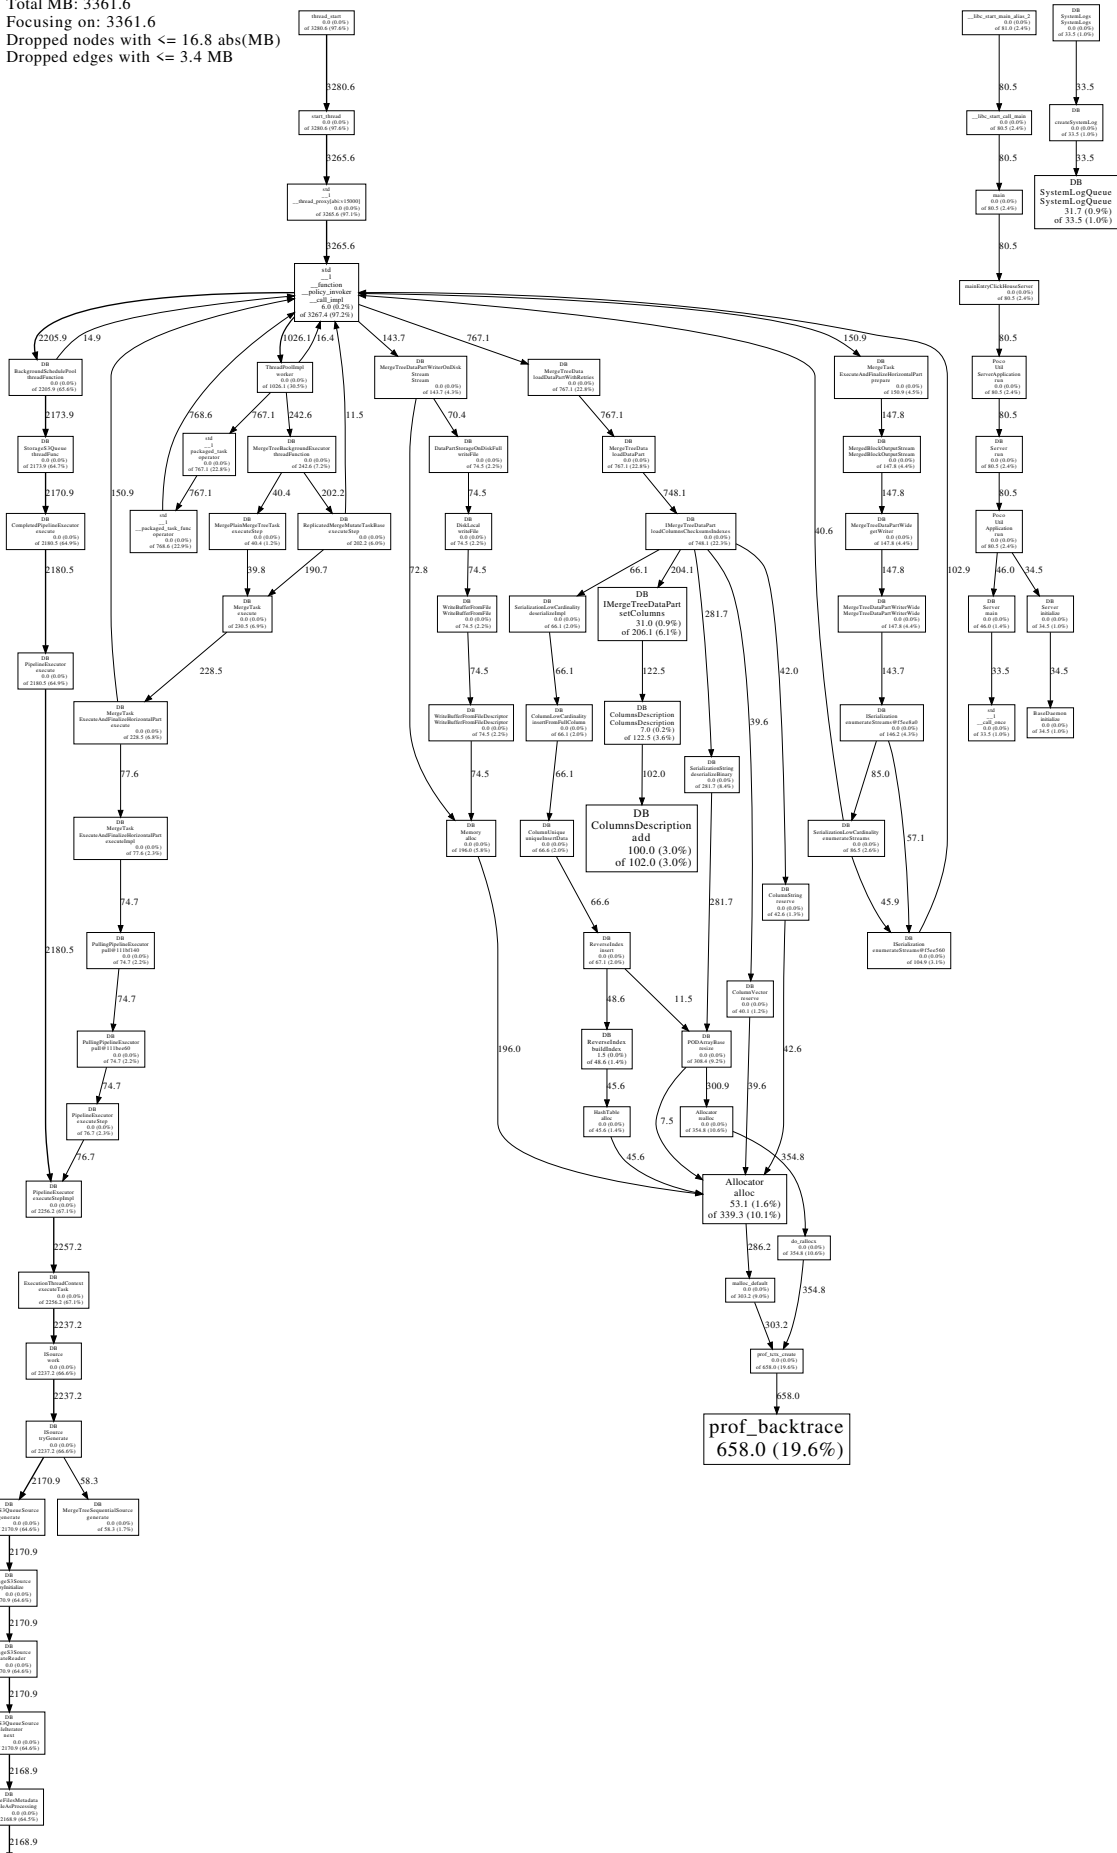

/usr/bin/clickhouse-server  
 Total MB: 3361.6  
 Focusing on: 3361.6  
 Dropped nodes with <= 16.8 abs(MB)  
 Dropped edges with <= 3.4 MB

**DB**  
**S3QueueFilesMetadata**  
**LocalFileStatuses**  
**get**  
 2163.6 (64.4%)  
 of 2168.9 (64.5%)